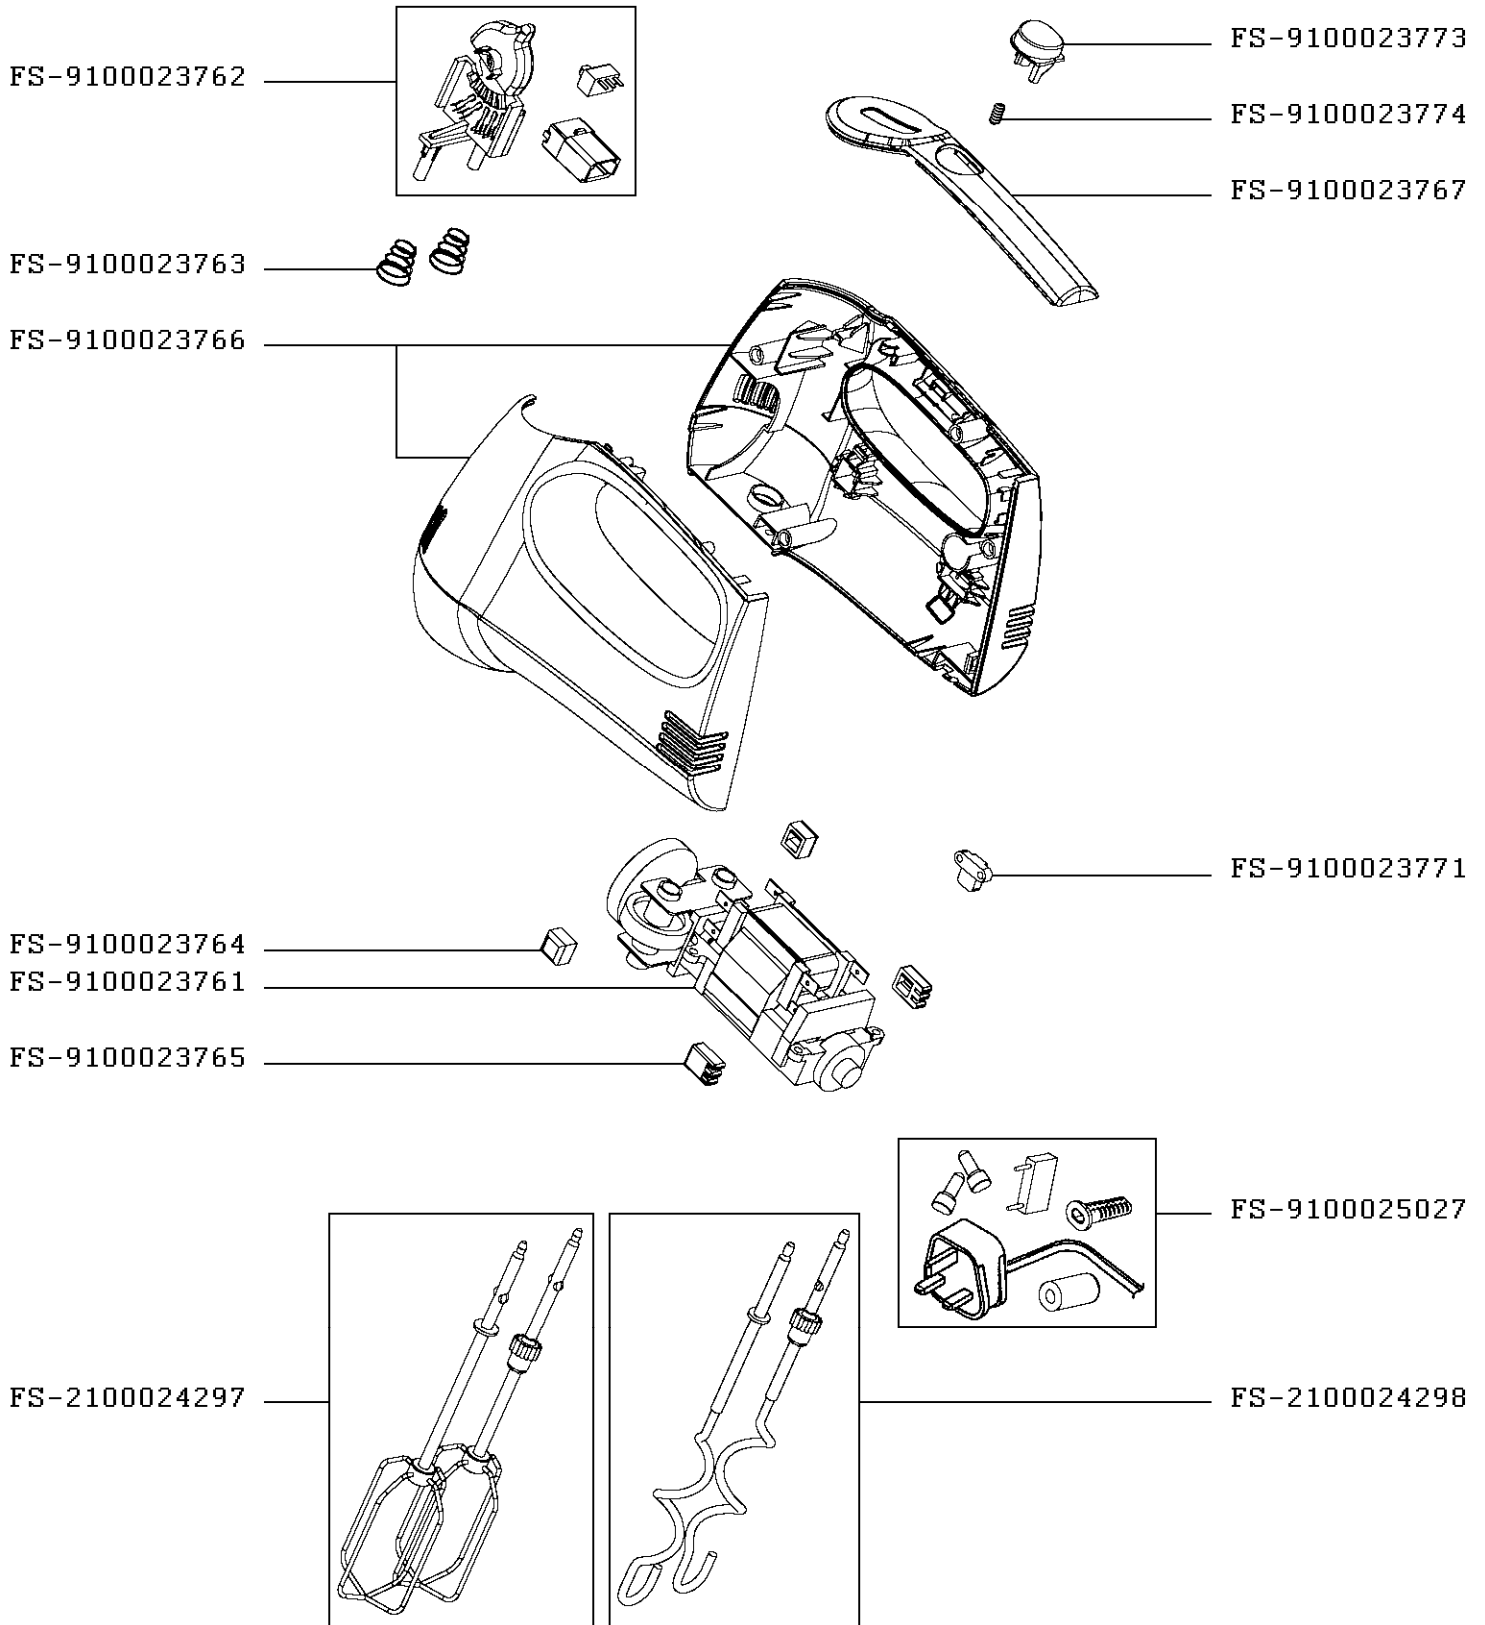

Moulinex

FOOD MIXER QUICK MIX

HM312127/BA

CREATION	5/29/2017	PAGE	COUNTRY	FAMILY
EDIT	5/31/2017	2/2	AE	III