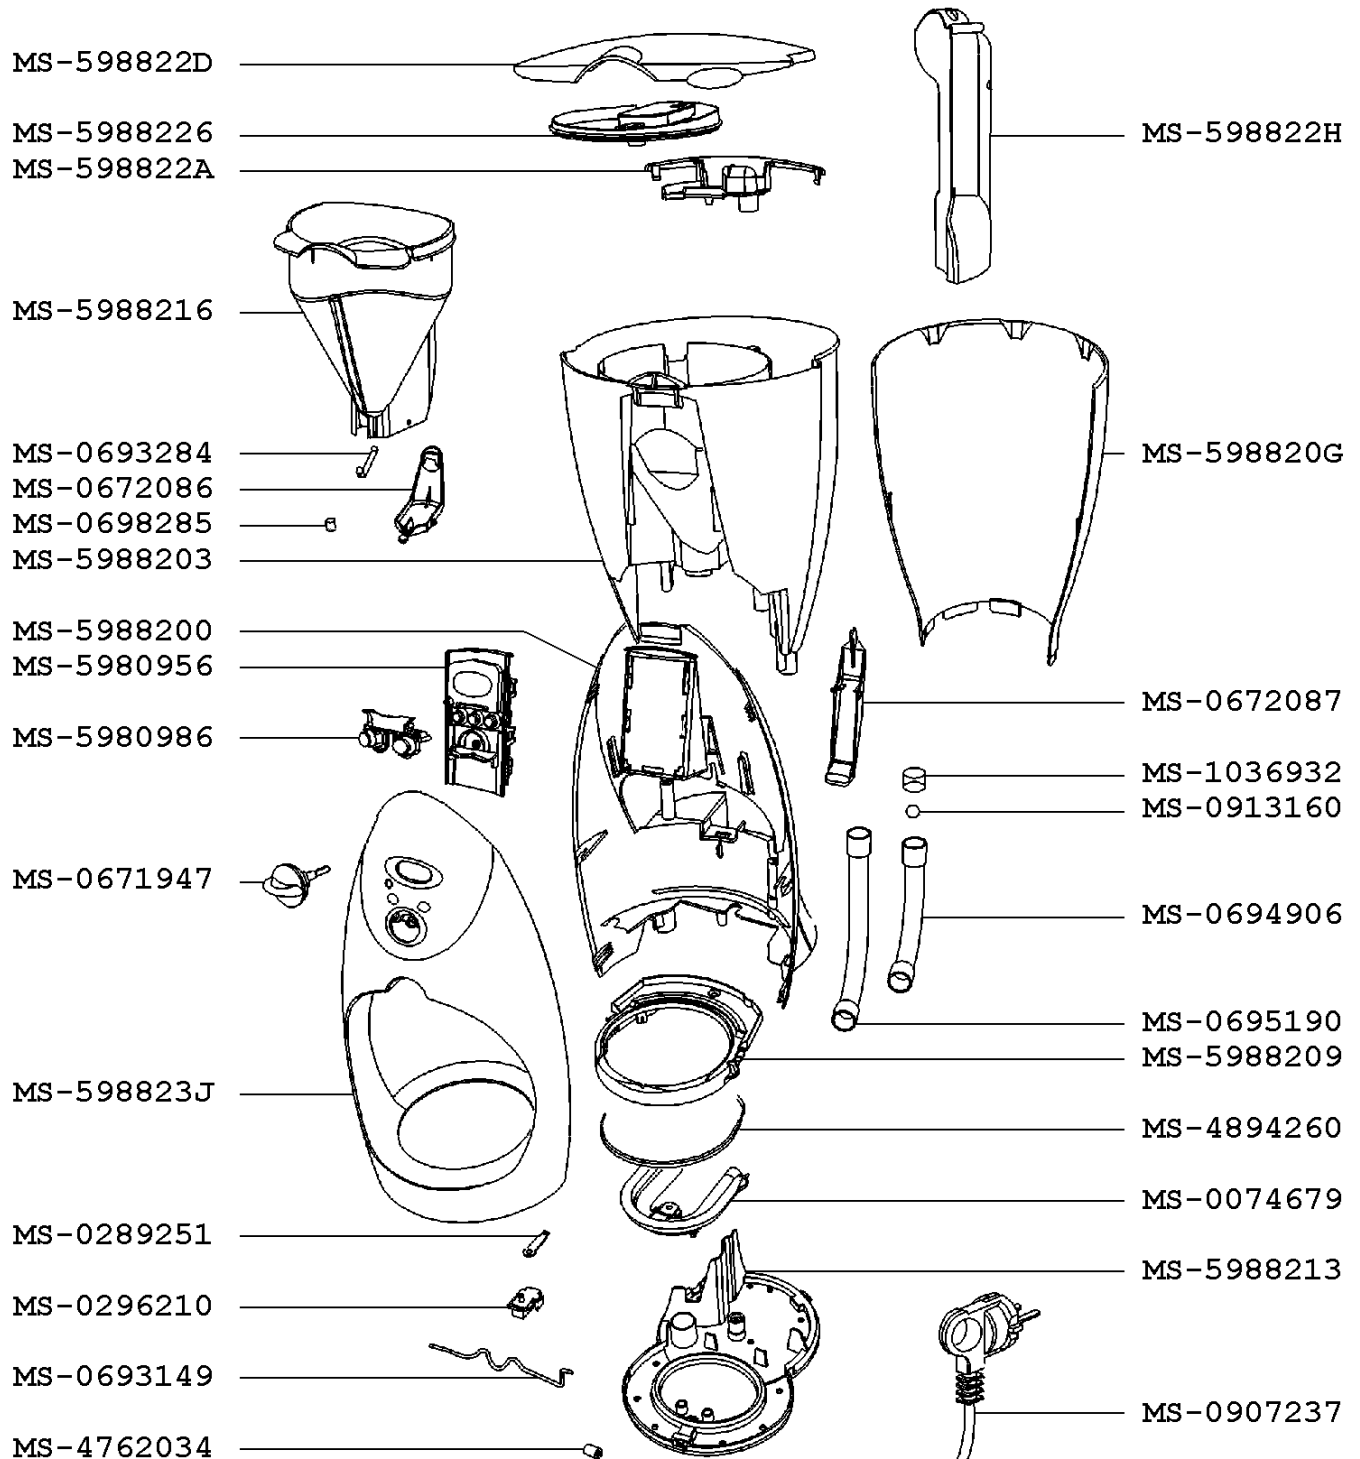

Moulinex

COFFEE MAKER CRYSTALYS

AEC341(0)

CREATION
EDIT

12/1/2003

PAGE
1/2

COUNTRY
AT

FAMILY
II

COFFEE MAKER CRYSTALYS

AEC341(0)

A24005

MS-5370437

MS-4970032

MS-598821H

AEC801

AEC601