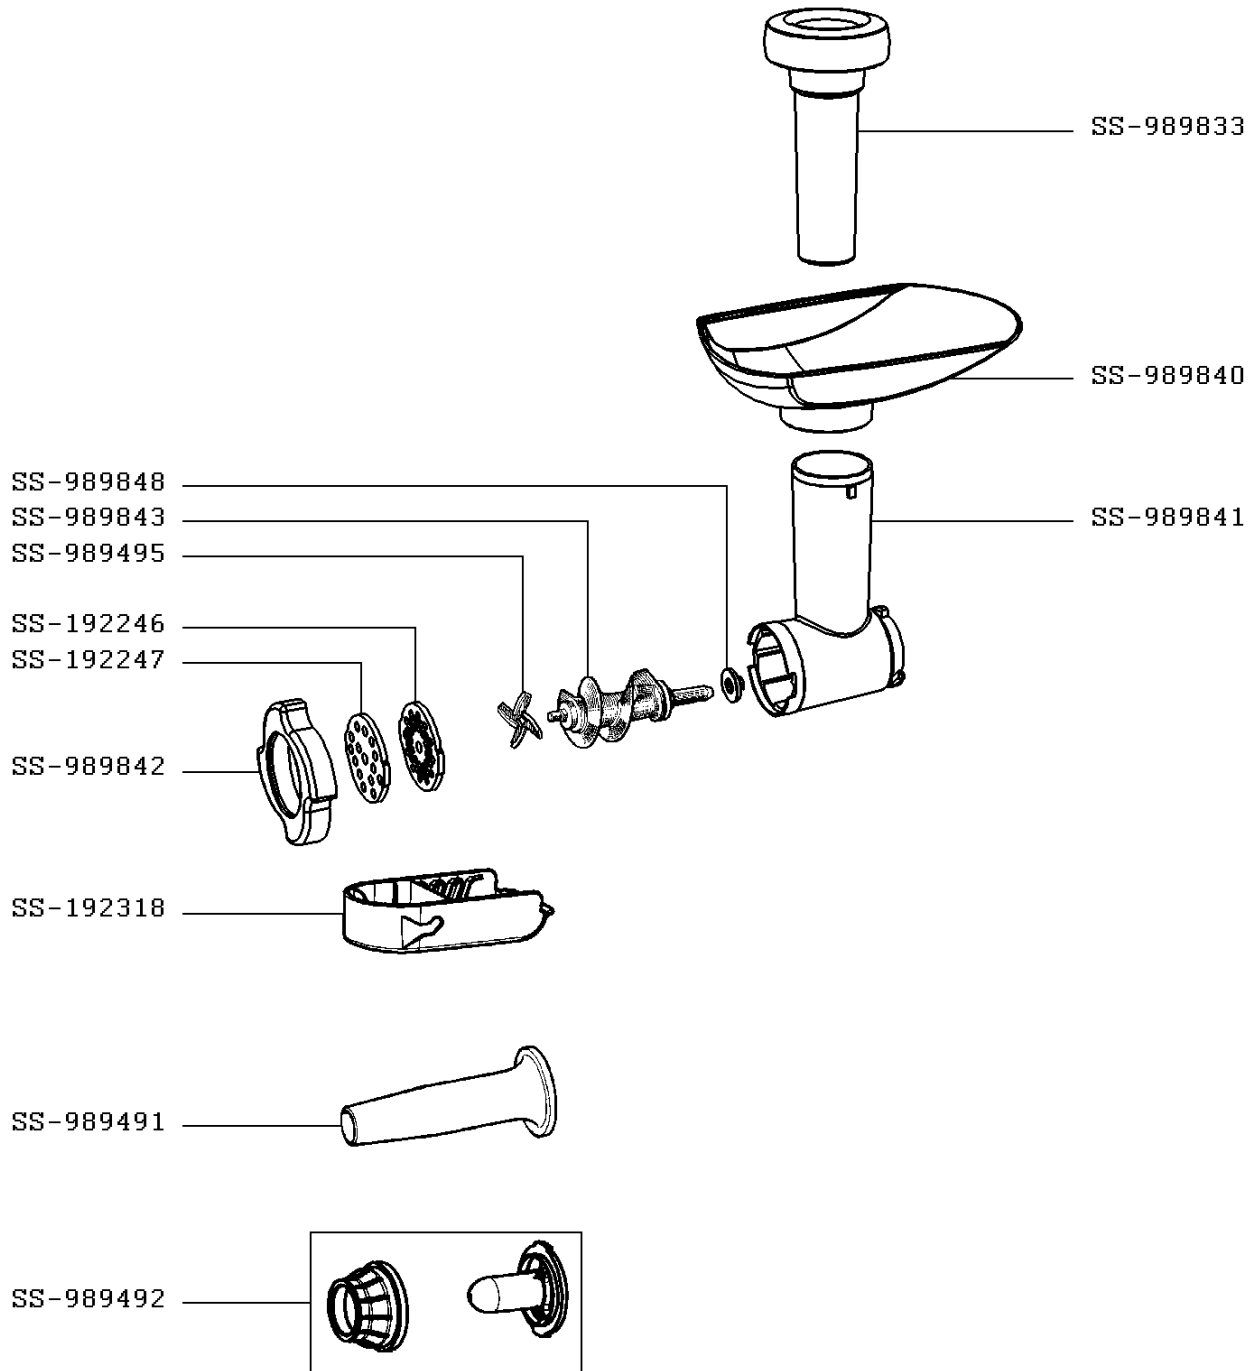

Moulinex

CHOPPER HV4

ME415132/350
1400W

CREATION	5/1/2011	PAGE	COUNTRY	FAMILY
EDIT	10/22/2012	1/3	AF	III

Moulinex

CHOPPER HV4

ME415132/350
1400W

CREATION	5/1/2011	PAGE	COUNTRY	FAMILY
EDIT	10/22/2012	2/3	AF	III

Moulinex

CHOPPER HV4

ME415132/350
1400W

CREATION
EDIT

5/1/2011
10/22/2012

PAGE
3/3

COUNTRY
AF

FAMILY
III