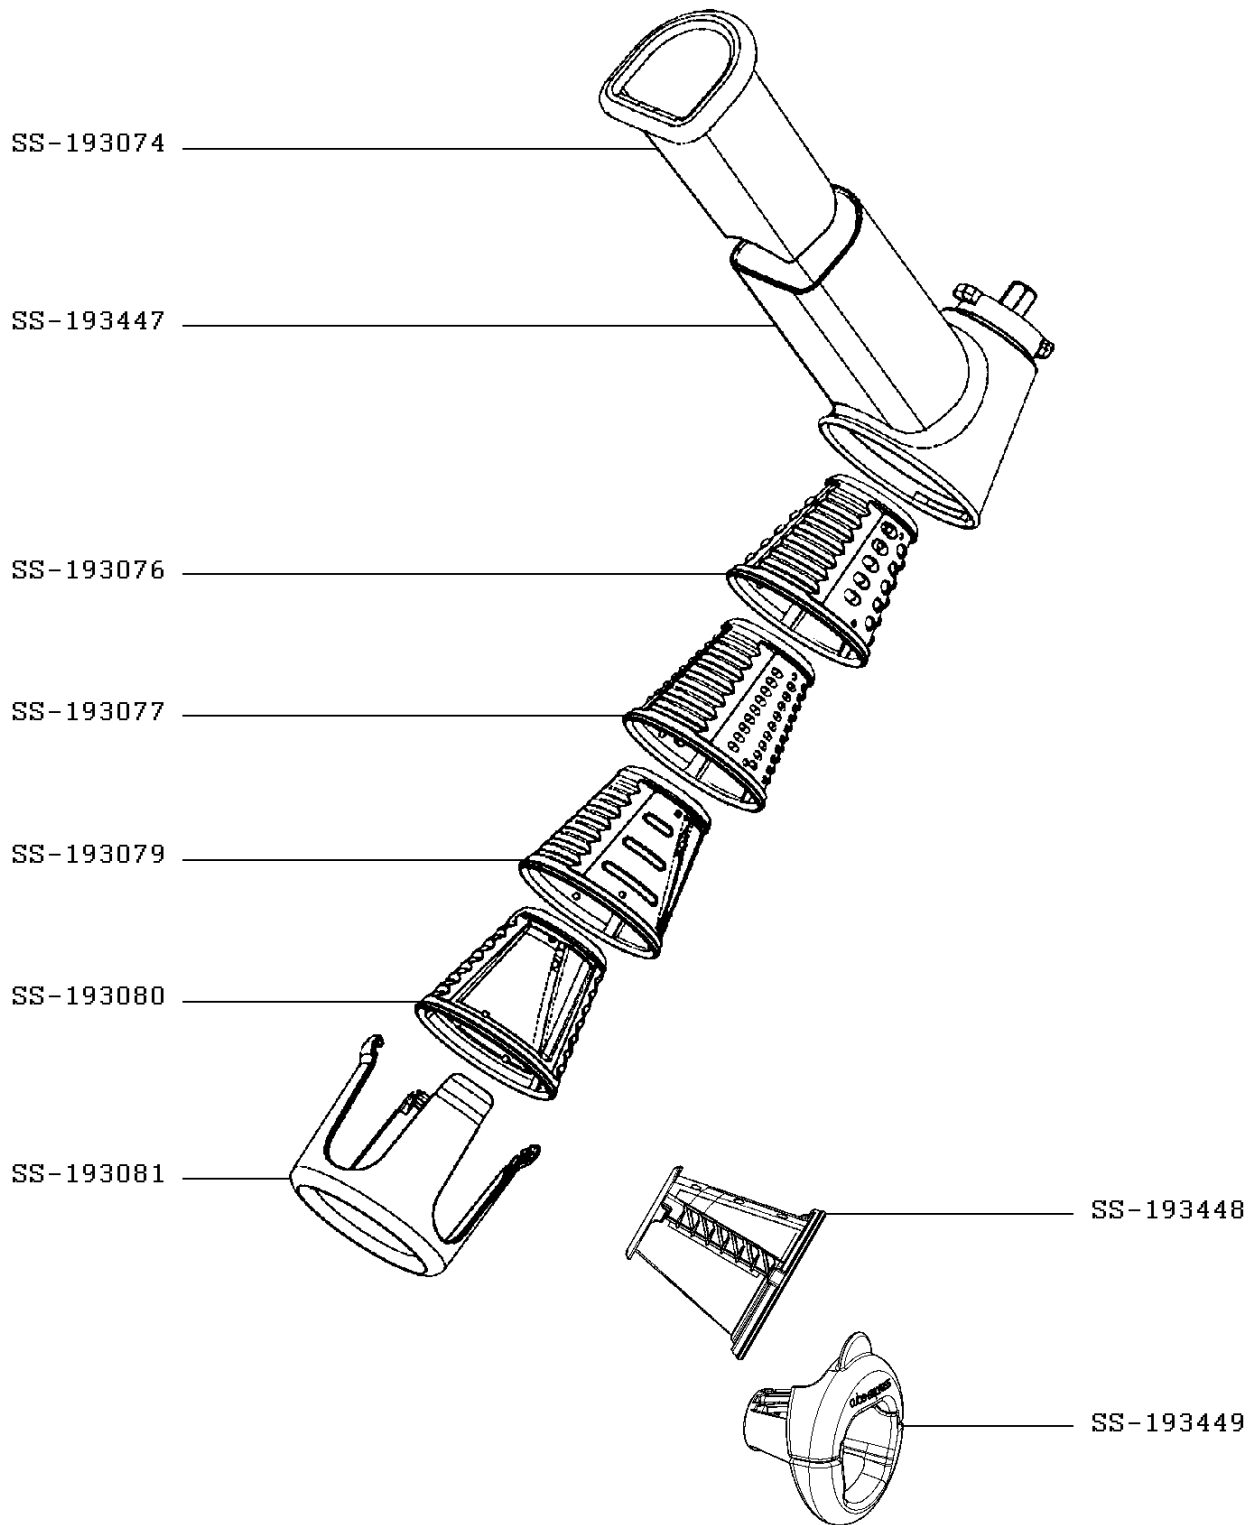

Moulinex

CHOPPER HV4

ME415132/350
1400W

CREATION	5/1/2011	PAGE	COUNTRY	FAMILY
EDIT	10/22/2012	1/3	AF	III

Moulinex

CHOPPER HV4

ME415132/350
1400W

CREATION	5/1/2011	PAGE	COUNTRY	FAMILY
EDIT	10/22/2012	2/3	AF	III

Moulinex

CHOPPER HV4

ME415132/350
1400W

CREATION
EDIT

5/1/2011
10/22/2012

PAGE
3/3

COUNTRY
AF

FAMILY
III