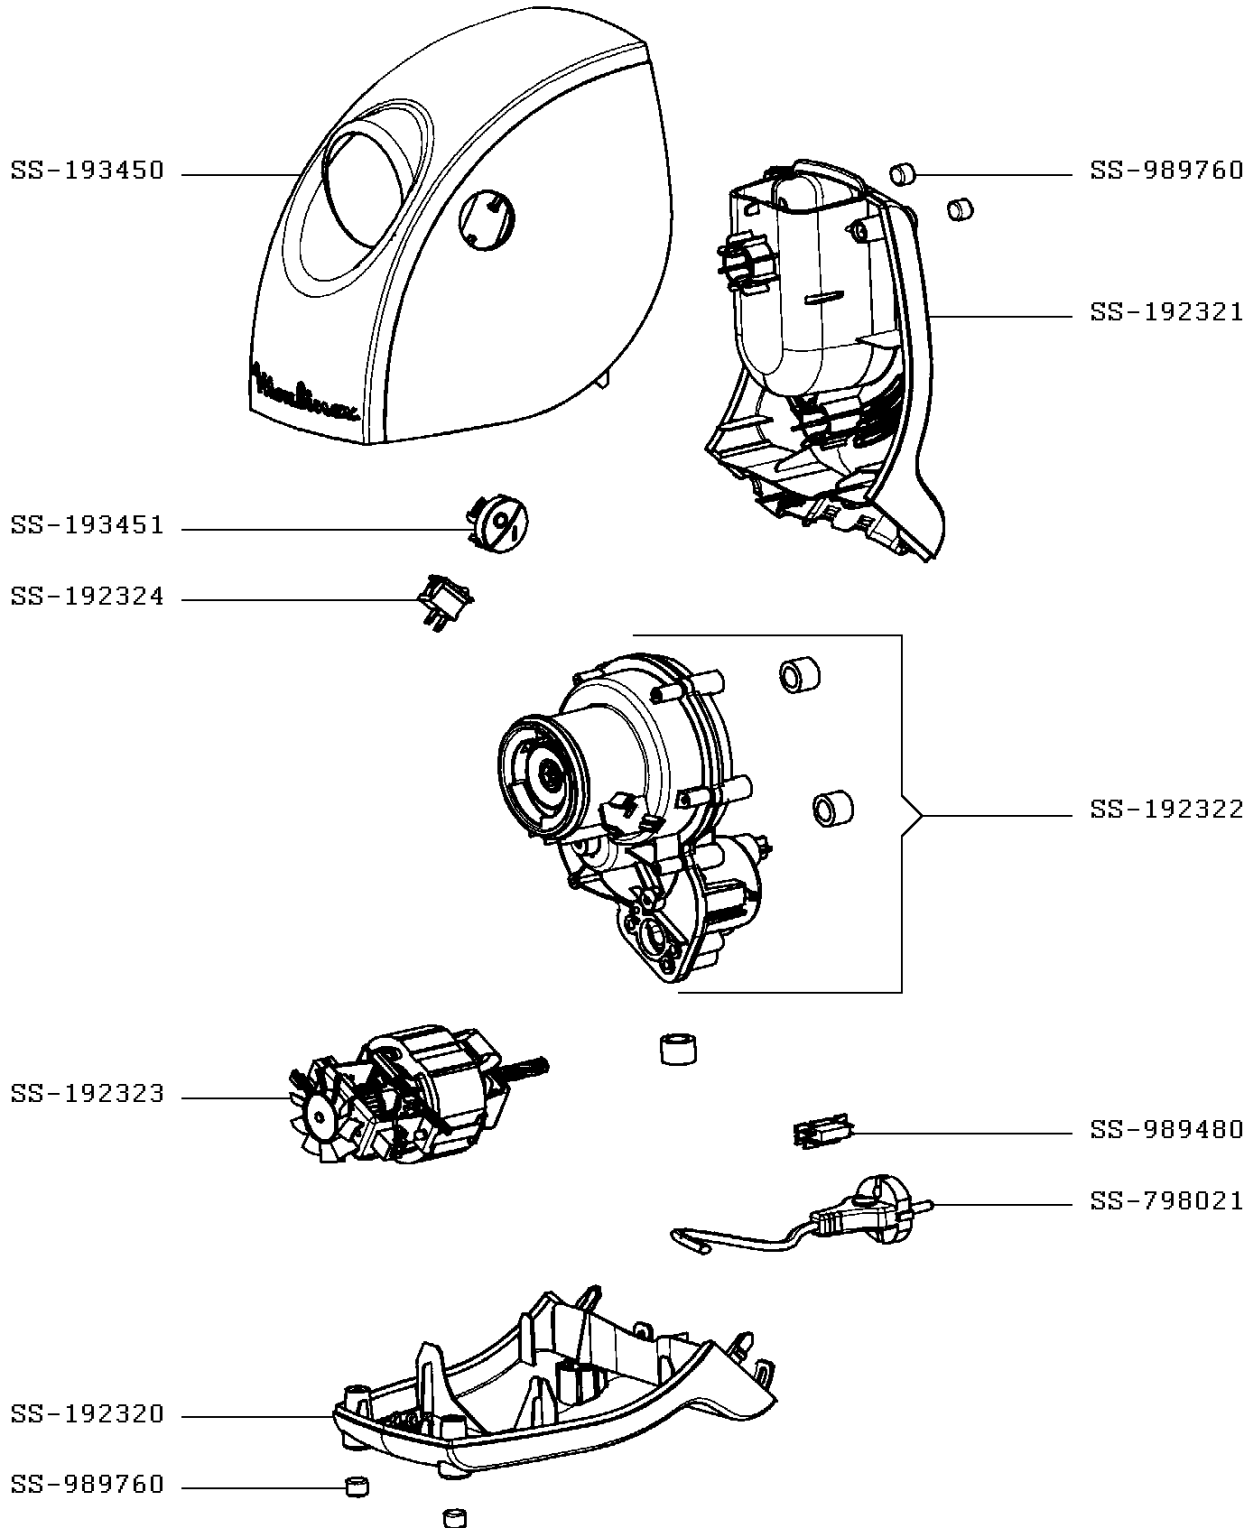

Moulinex

CHOPPER HV4

ME415132/350
1400W

CREATION	5/1/2011	PAGE	COUNTRY	FAMILY
EDIT	10/22/2012	1/3	AF	III

Moulinex

CHOPPER HV4

ME415132/350
1400W

CREATION	5/1/2011	PAGE	COUNTRY	FAMILY
EDIT	10/22/2012	2/3	AF	III

Moulinex

CHOPPER HV4

ME415132/350
1400W

CREATION
EDIT

5/1/2011
10/22/2012

PAGE
3/3

COUNTRY
AF

FAMILY
III