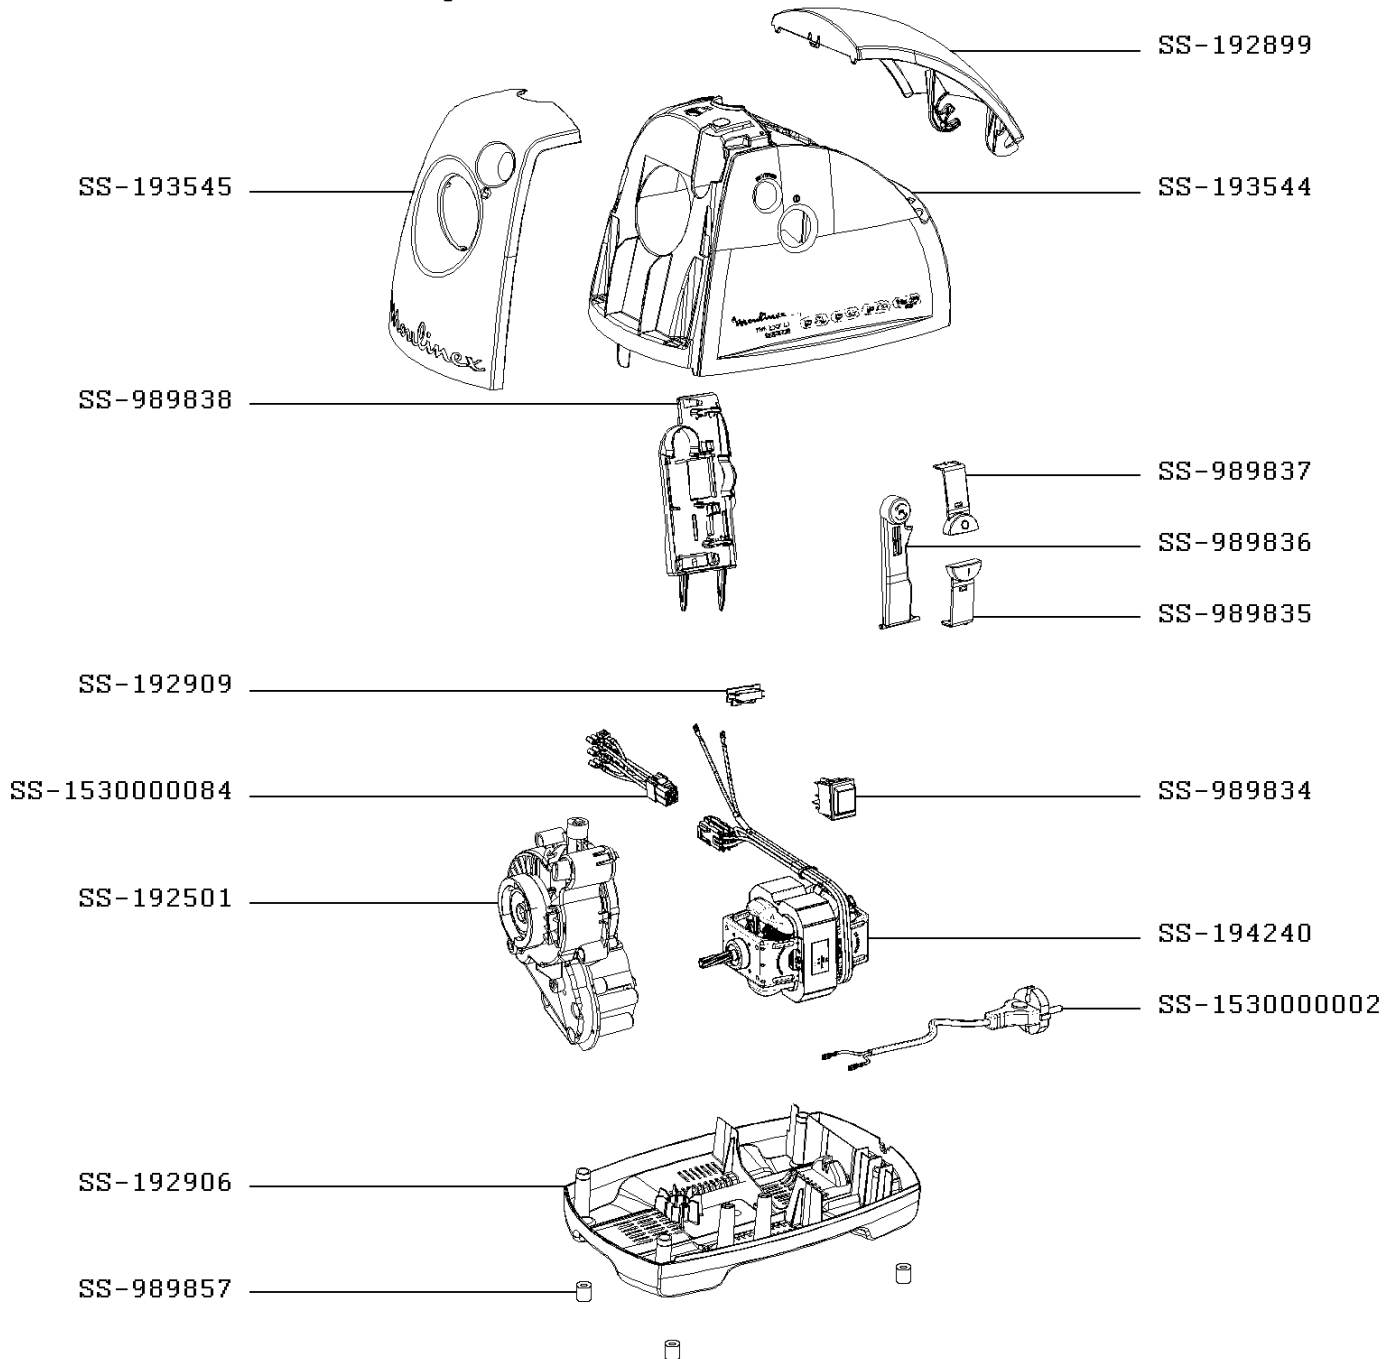

# CHOPPER HV8

ME660832/350  
2000W

≥ 3616  
≤ 3916

CREATION  
EDIT

4/25/2014  
9/19/2016

PAGE  
3/4

COUNTRY  
KZ

FAMILY  
III