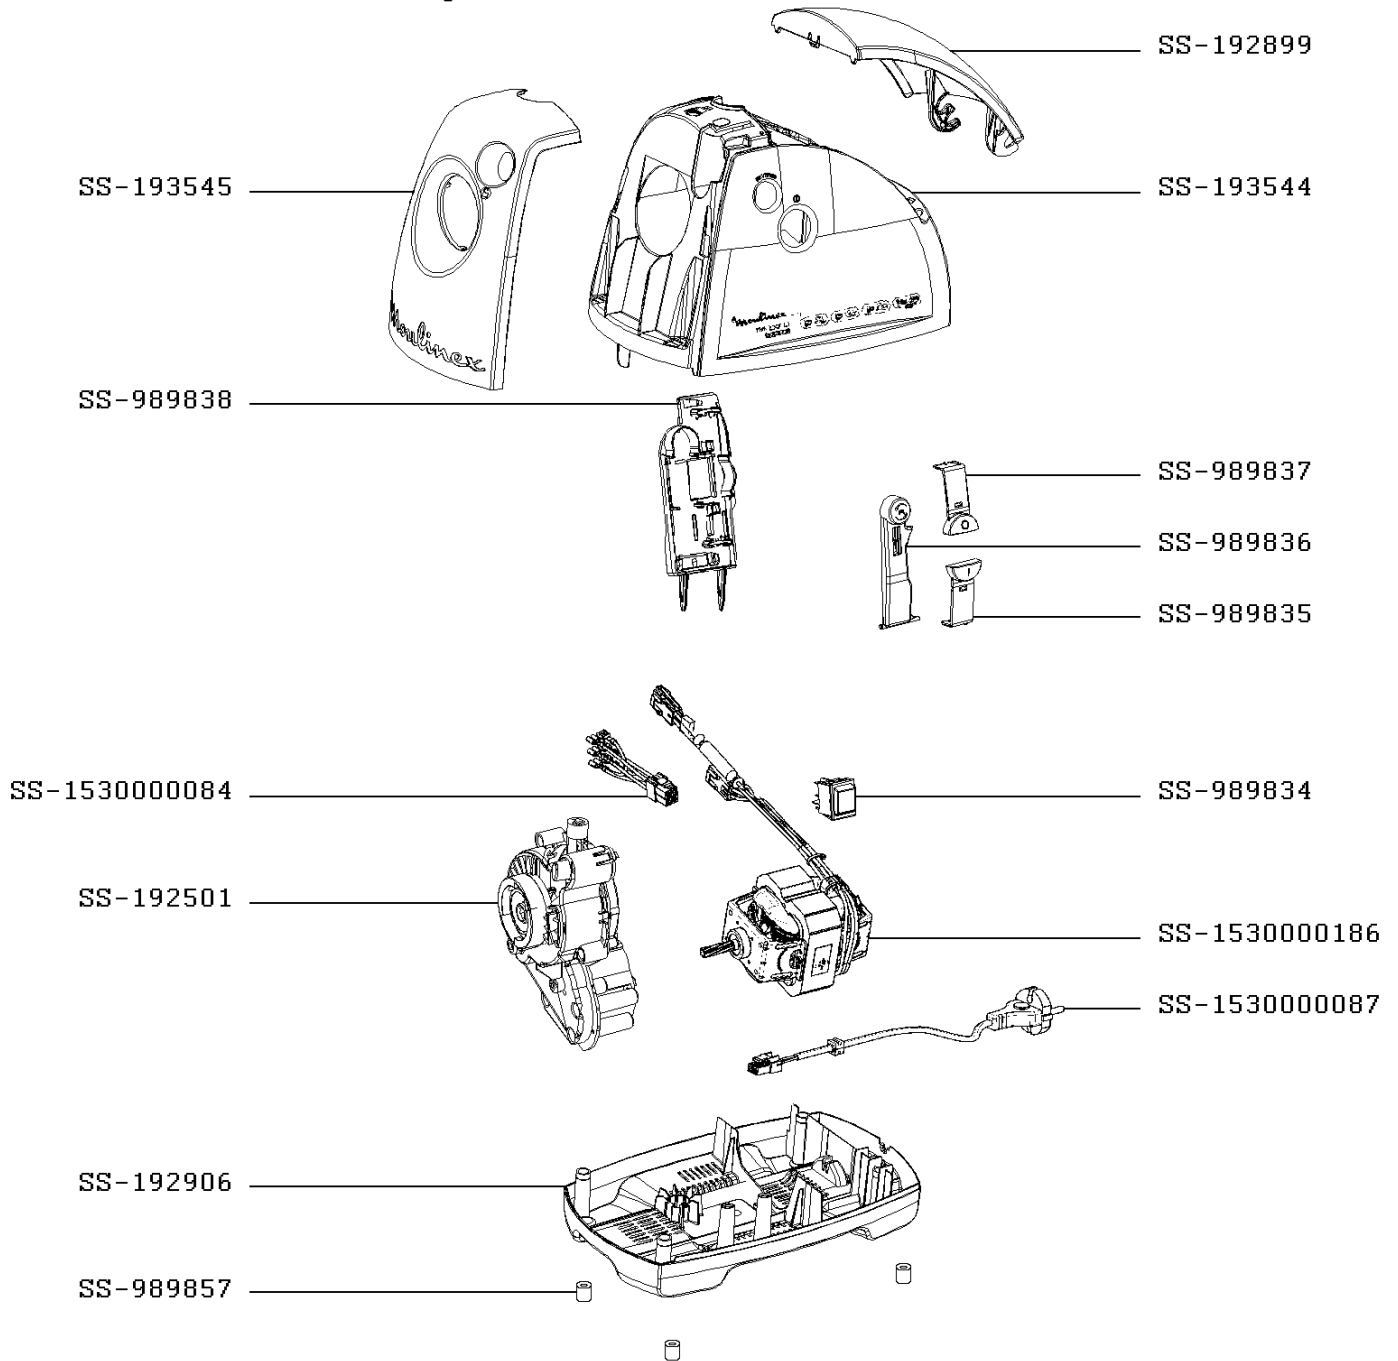

Moulinex

CHOPPER HV8

ME660832/350
2000W

CREATION	4/25/2014	PAGE	COUNTRY	FAMILY
EDIT	9/19/2016	2/4	KZ	III