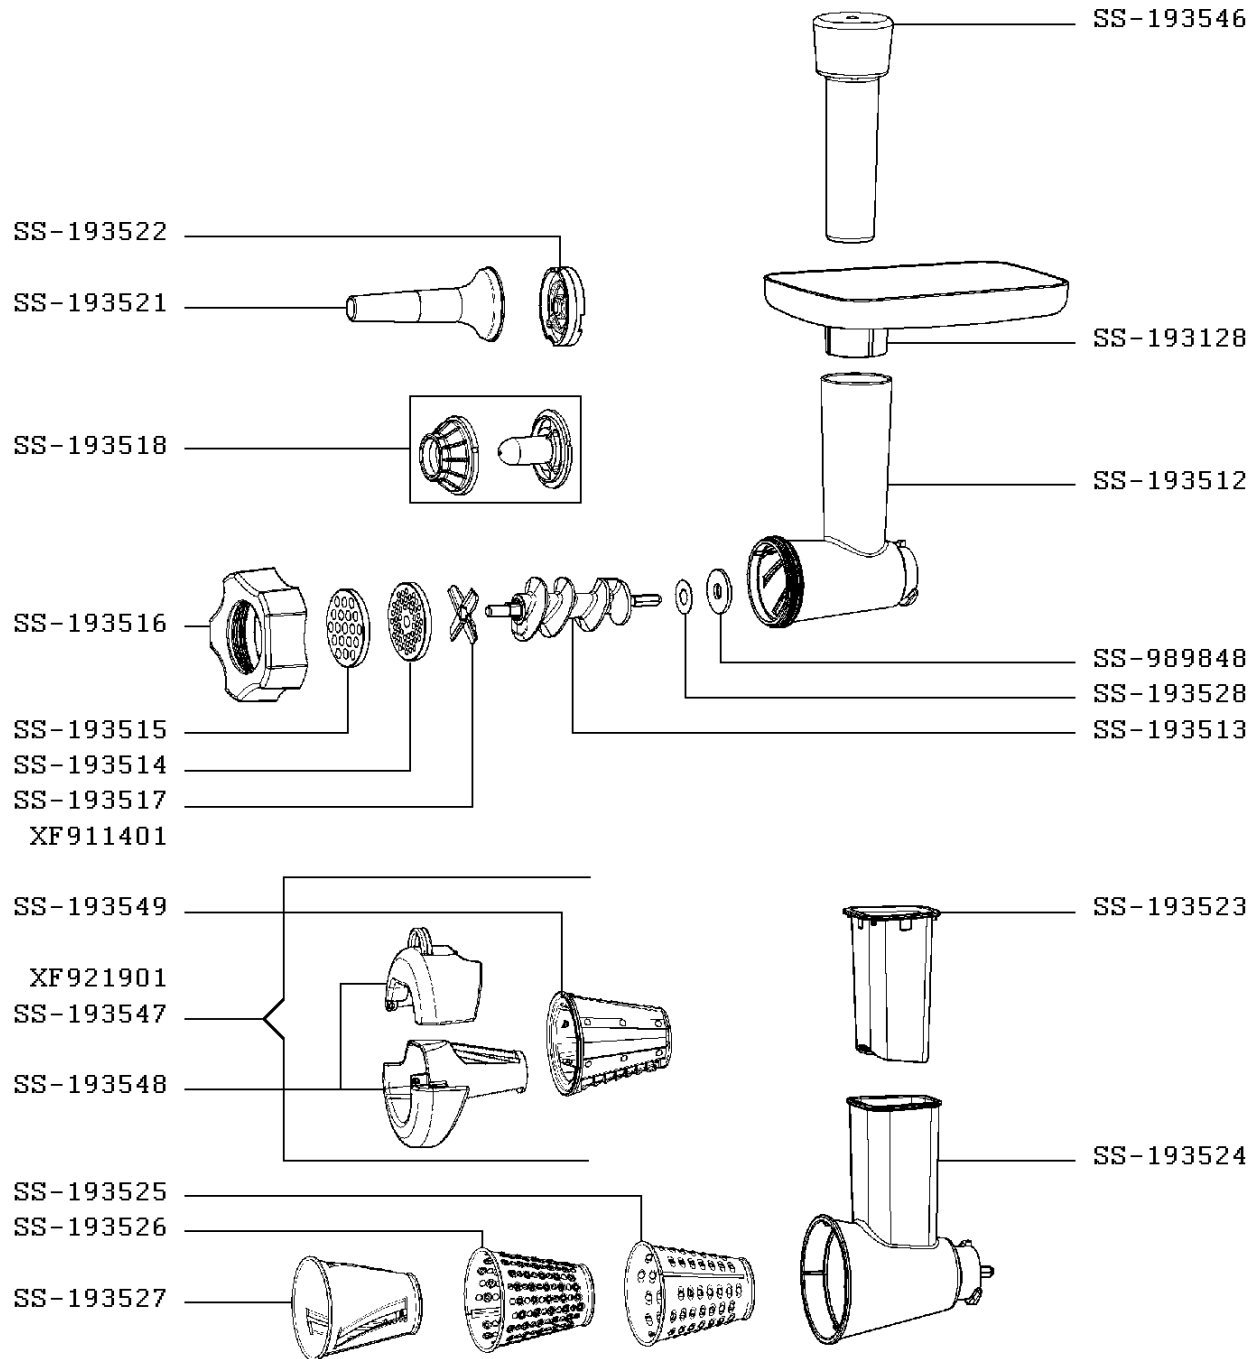

# CHOPPER HV8

ME660832/350  
2000W

CREATION	4/25/2014	PAGE	COUNTRY	FAMILY
EDIT	9/19/2016	1/4	KZ	III

Moulinex

# CHOPPER HV8

ME660832/350  
2000W

CREATION	4/25/2014	PAGE	COUNTRY	FAMILY
EDIT	9/19/2016	2/4	KZ	III

Moulinex

# CHOPPER HV8

ME660832/350  
2000W

≥ 3616  
≤ 3916

CREATION  
EDIT

4/25/2014  
9/19/2016

PAGE  
3/4

COUNTRY  
KZ

FAMILY  
III