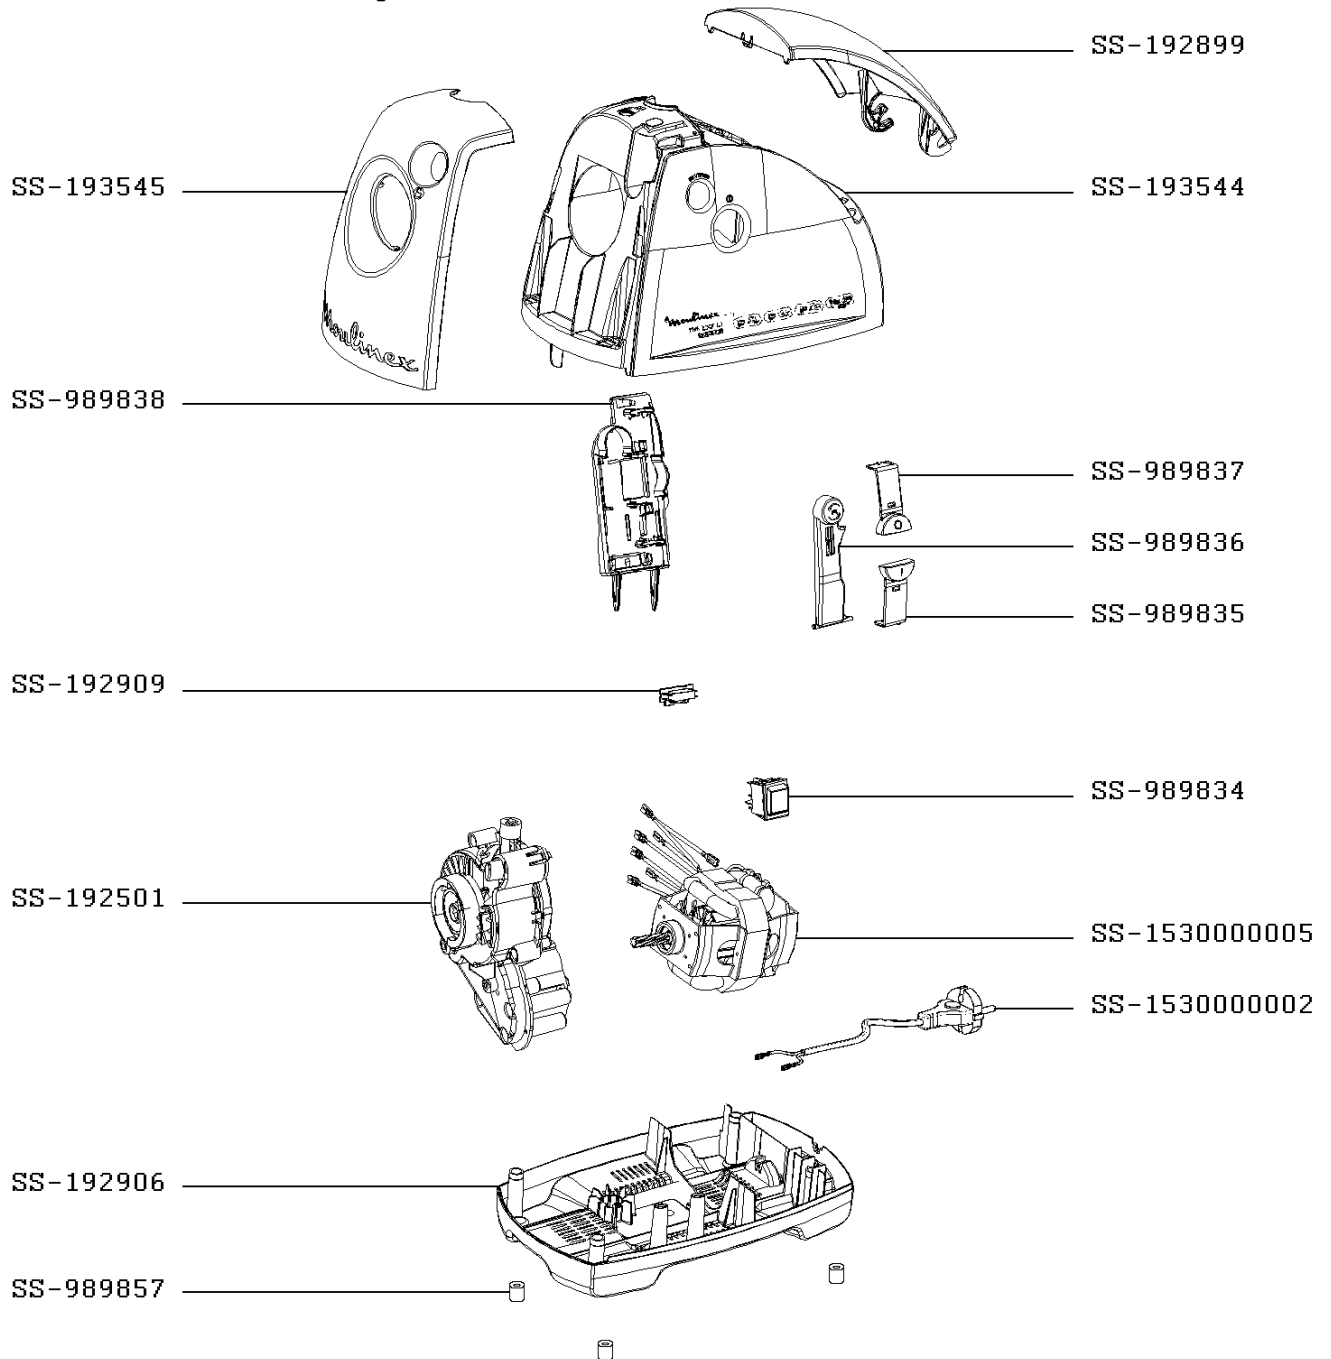

Moulinex

CHOPPER HV8

ME660832/350
2000W

CREATION
EDIT

4/25/2014
9/19/2016

PAGE
4/4

COUNTRY
KZ

FAMILY
III