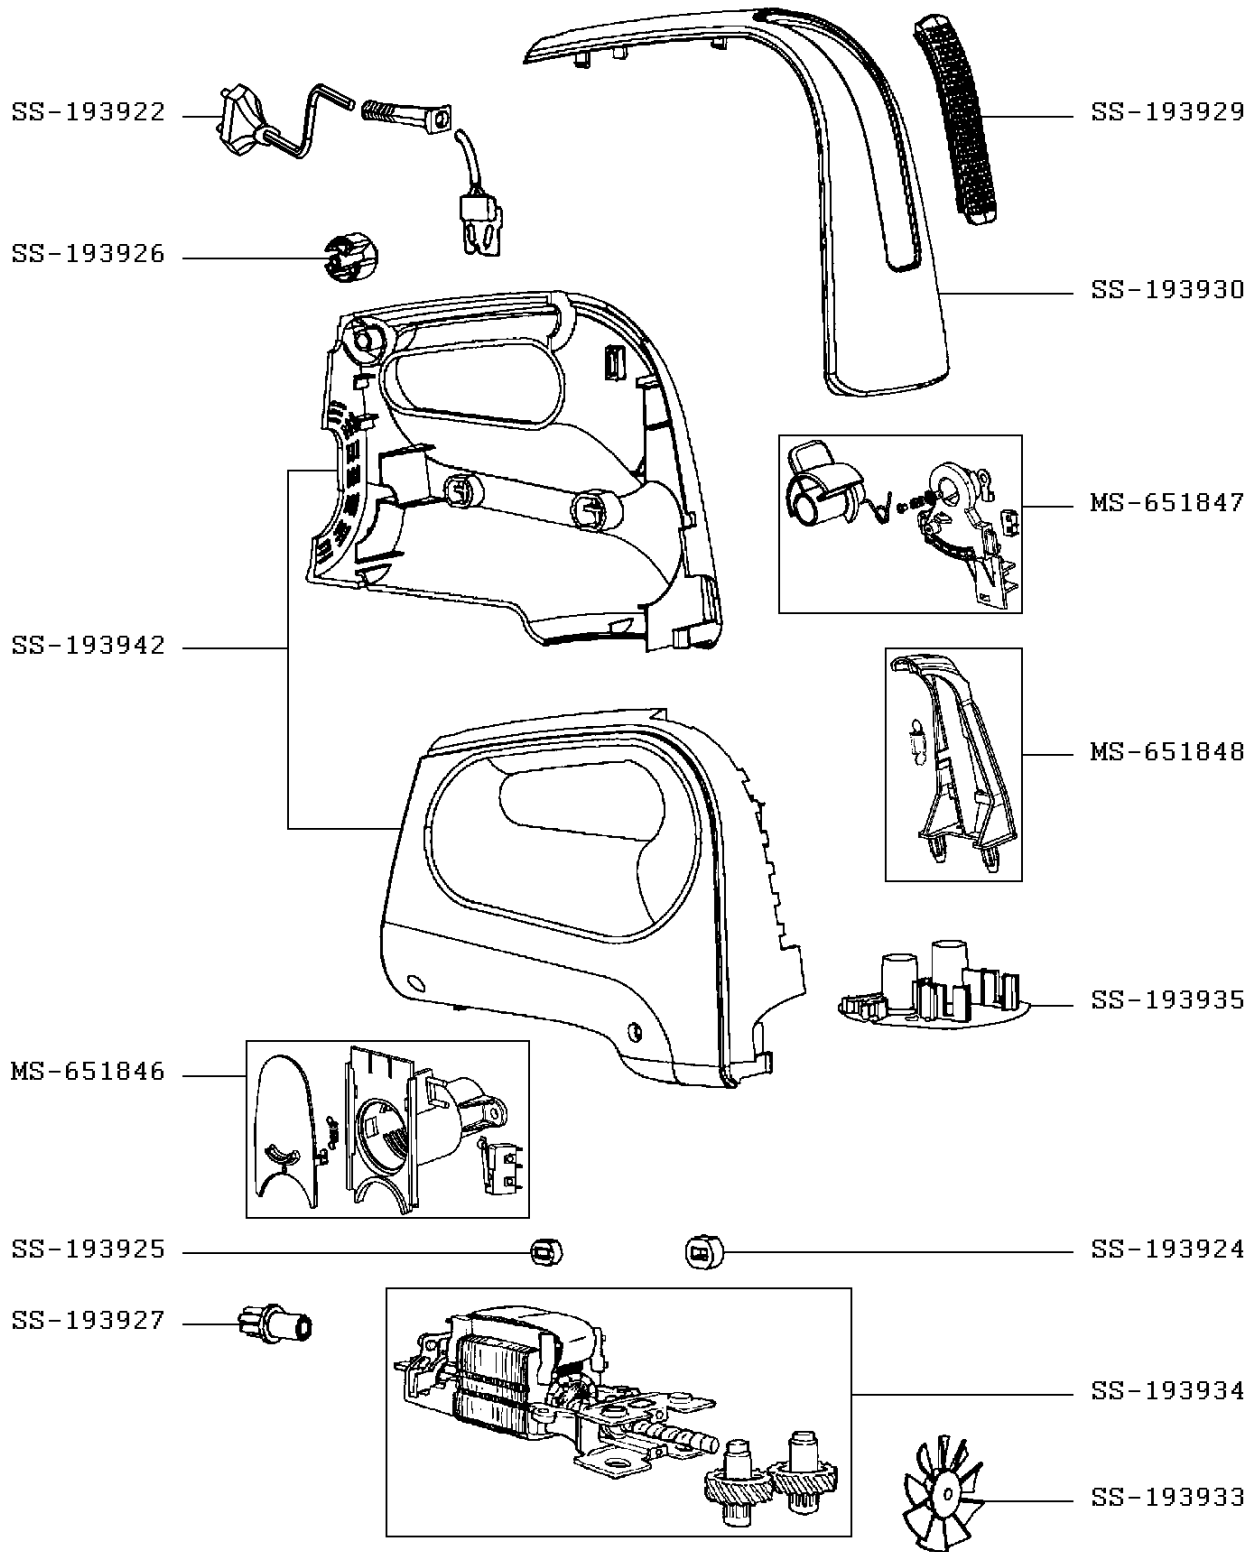

1/25/2012
3/28/2019

PAGE
1/2

COUNTRY
AF

FAMILY
III

Moulinex

FOOD MIXER POWERMIX

HM612110/BV1

CREATION
EDIT