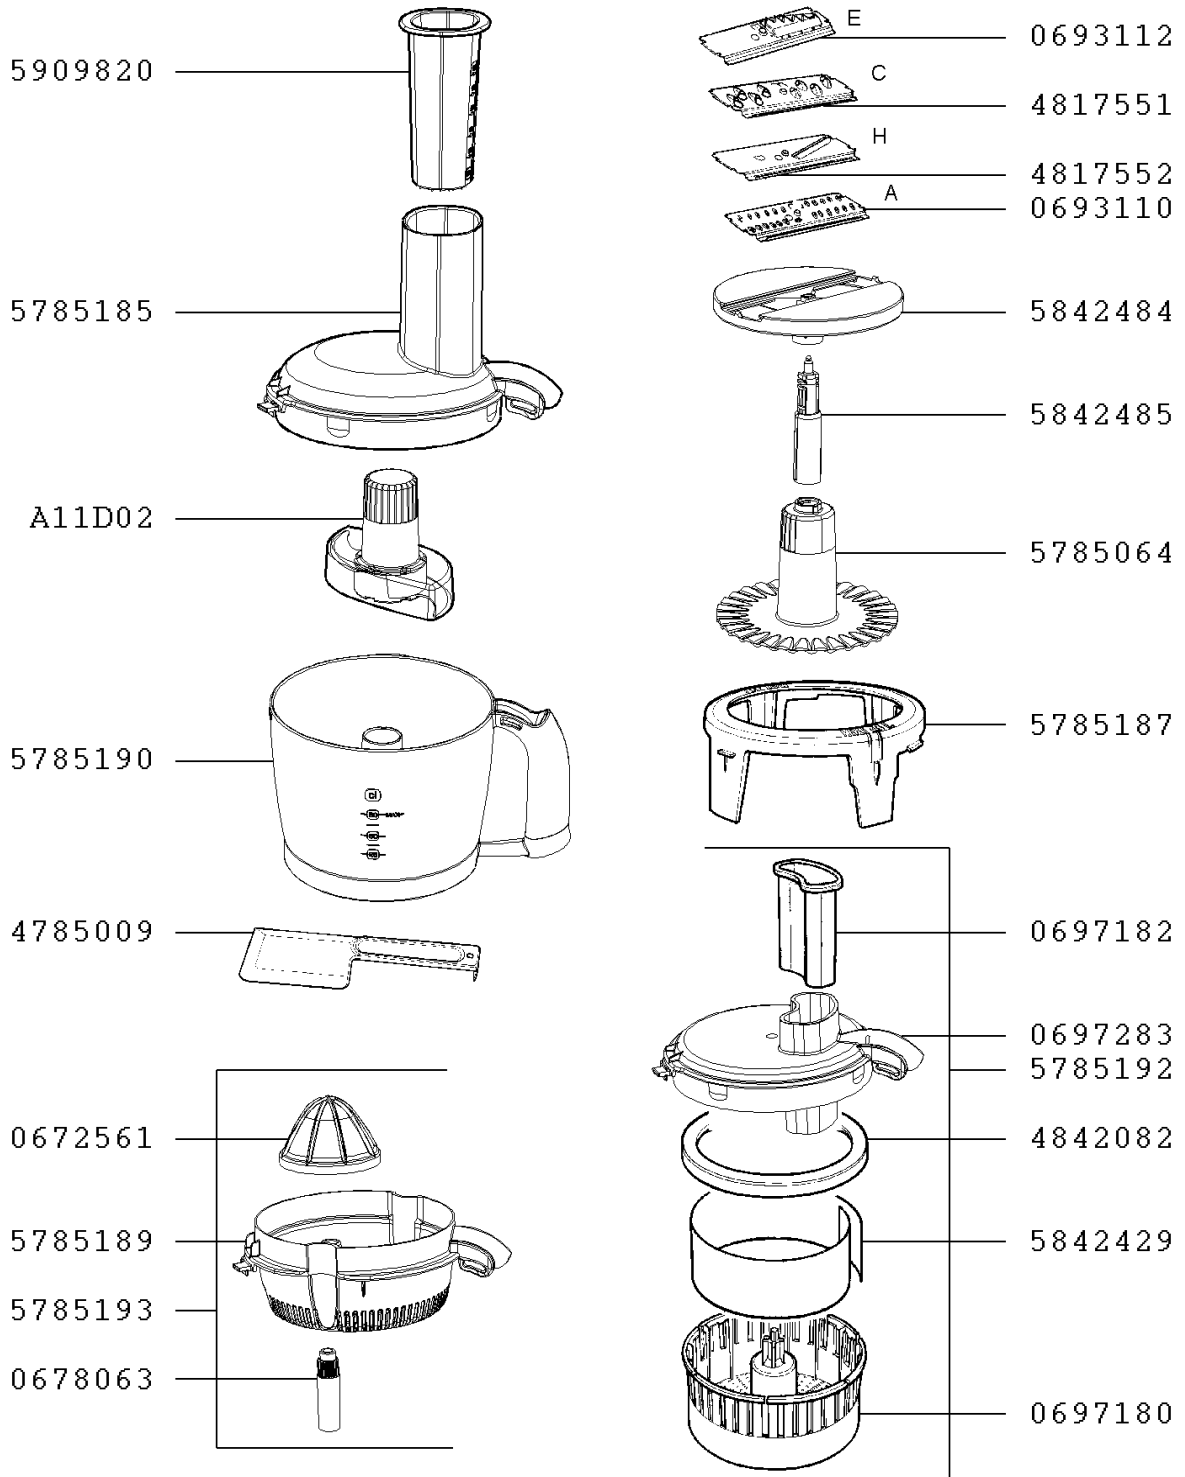

# FOOD PROCESSOR MASTERCHEF DELICIO 3

DFB341(0)

CREATION APPLIANCE	2/2/2004	PAGE	COUNTRY	FAMILY
ISSUE EXPLODED DIAGRAM	3/12/2004	1/2	IR	III

Moulinex

# FOOD PROCESSOR MASTERCHEF DELICIO 3

DFB341(0)

CREATION APPLIANCE	2/2/2004	PAGE	COUNTRY	FAMILY
ISSUE EXPLODED DIAGRAM	3/12/2004	2/2	IR	III