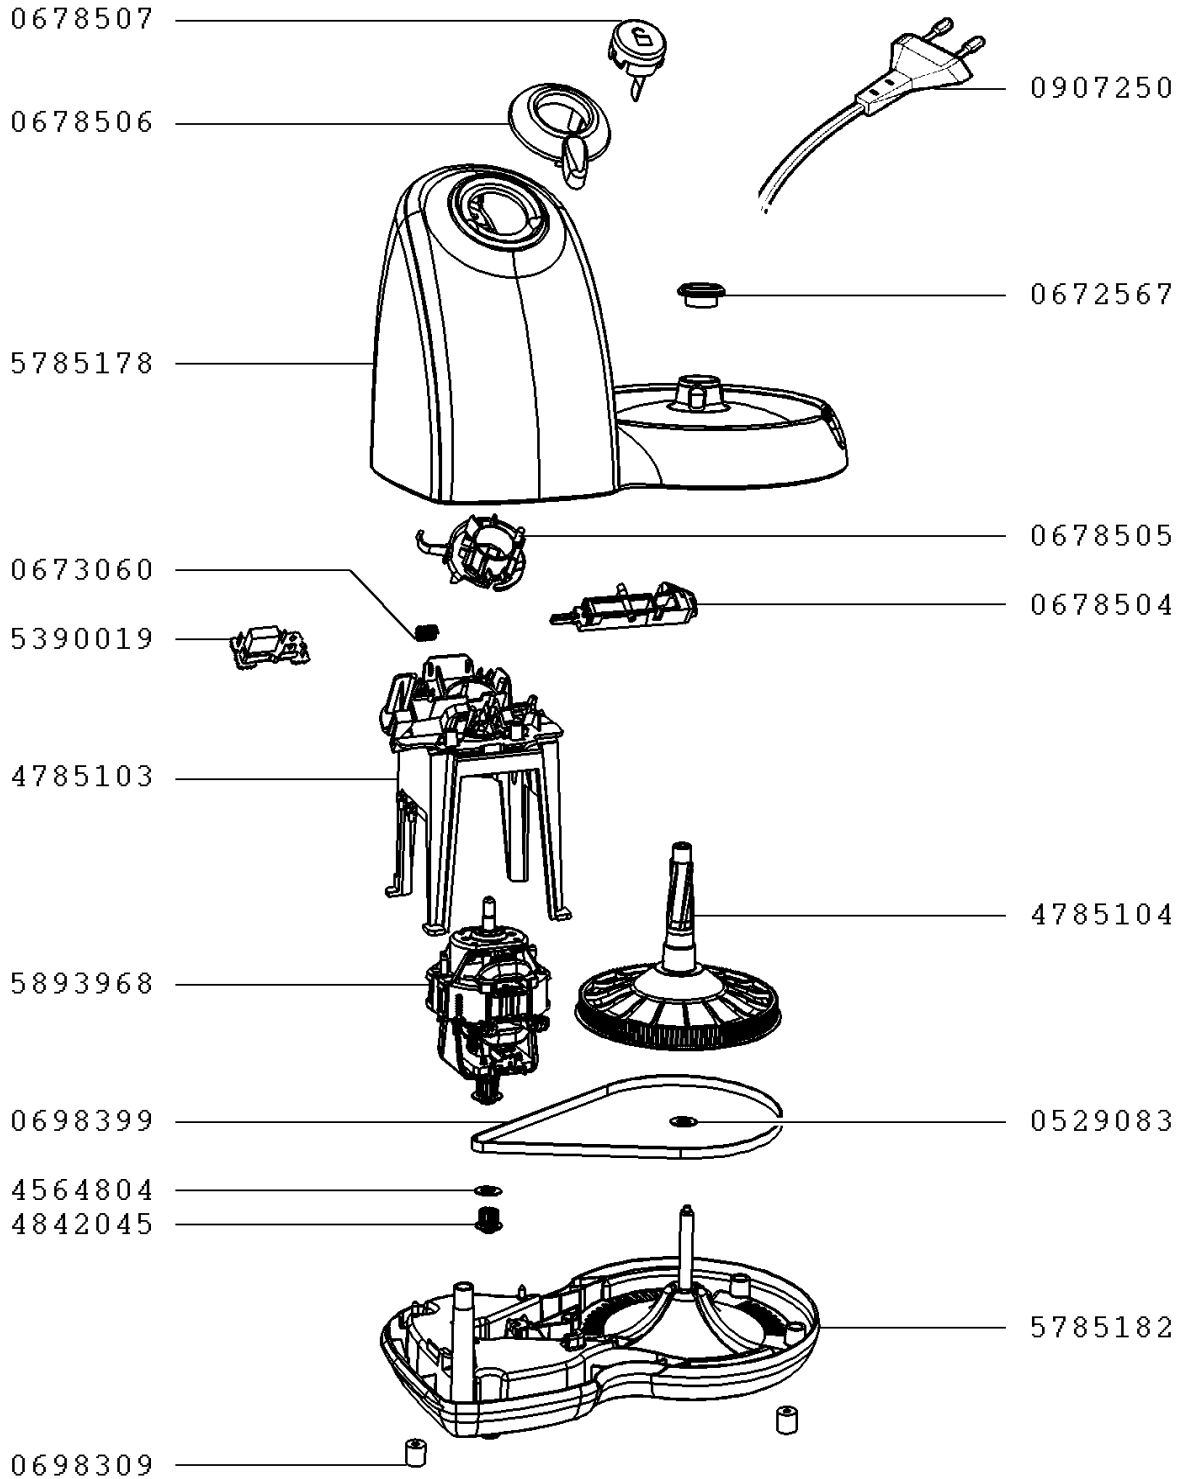

Moulinex

FOOD PROCESSOR MASTERCHEF DELICIO 3

DFB341(0)

CREATION APPLIANCE	2/2/2004	PAGE	COUNTRY	FAMILY
ISSUE EXPLODED DIAGRAM	3/12/2004	2/2	IR	III