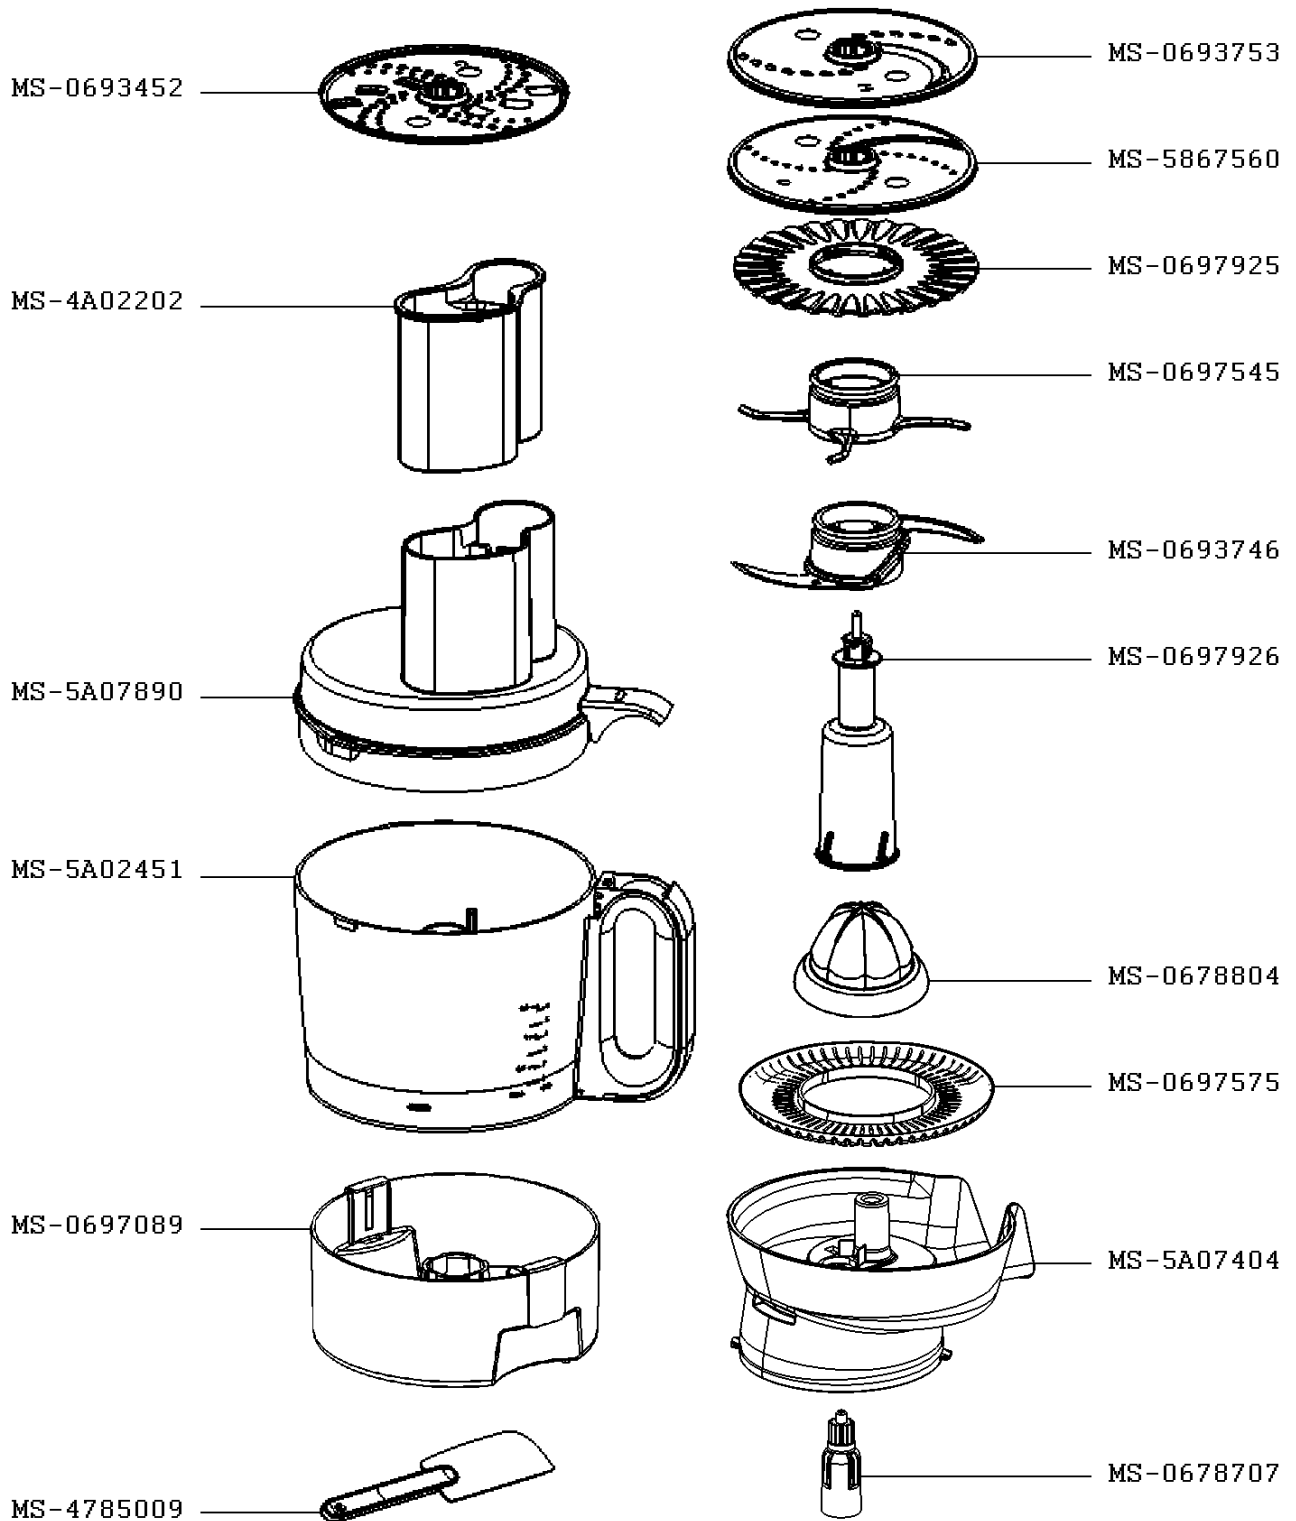

2/28/2017
10/11/2017

PAGE
2/4

COUNTRY
AR

FAMILY
III

Moulinex

FOOD PROCESSOR MASTERCHEF 8000

FP648H58/700
3L

CREATION	2/28/2017	PAGE	COUNTRY	FAMILY
EDIT	10/11/2017	3/4	AR	III