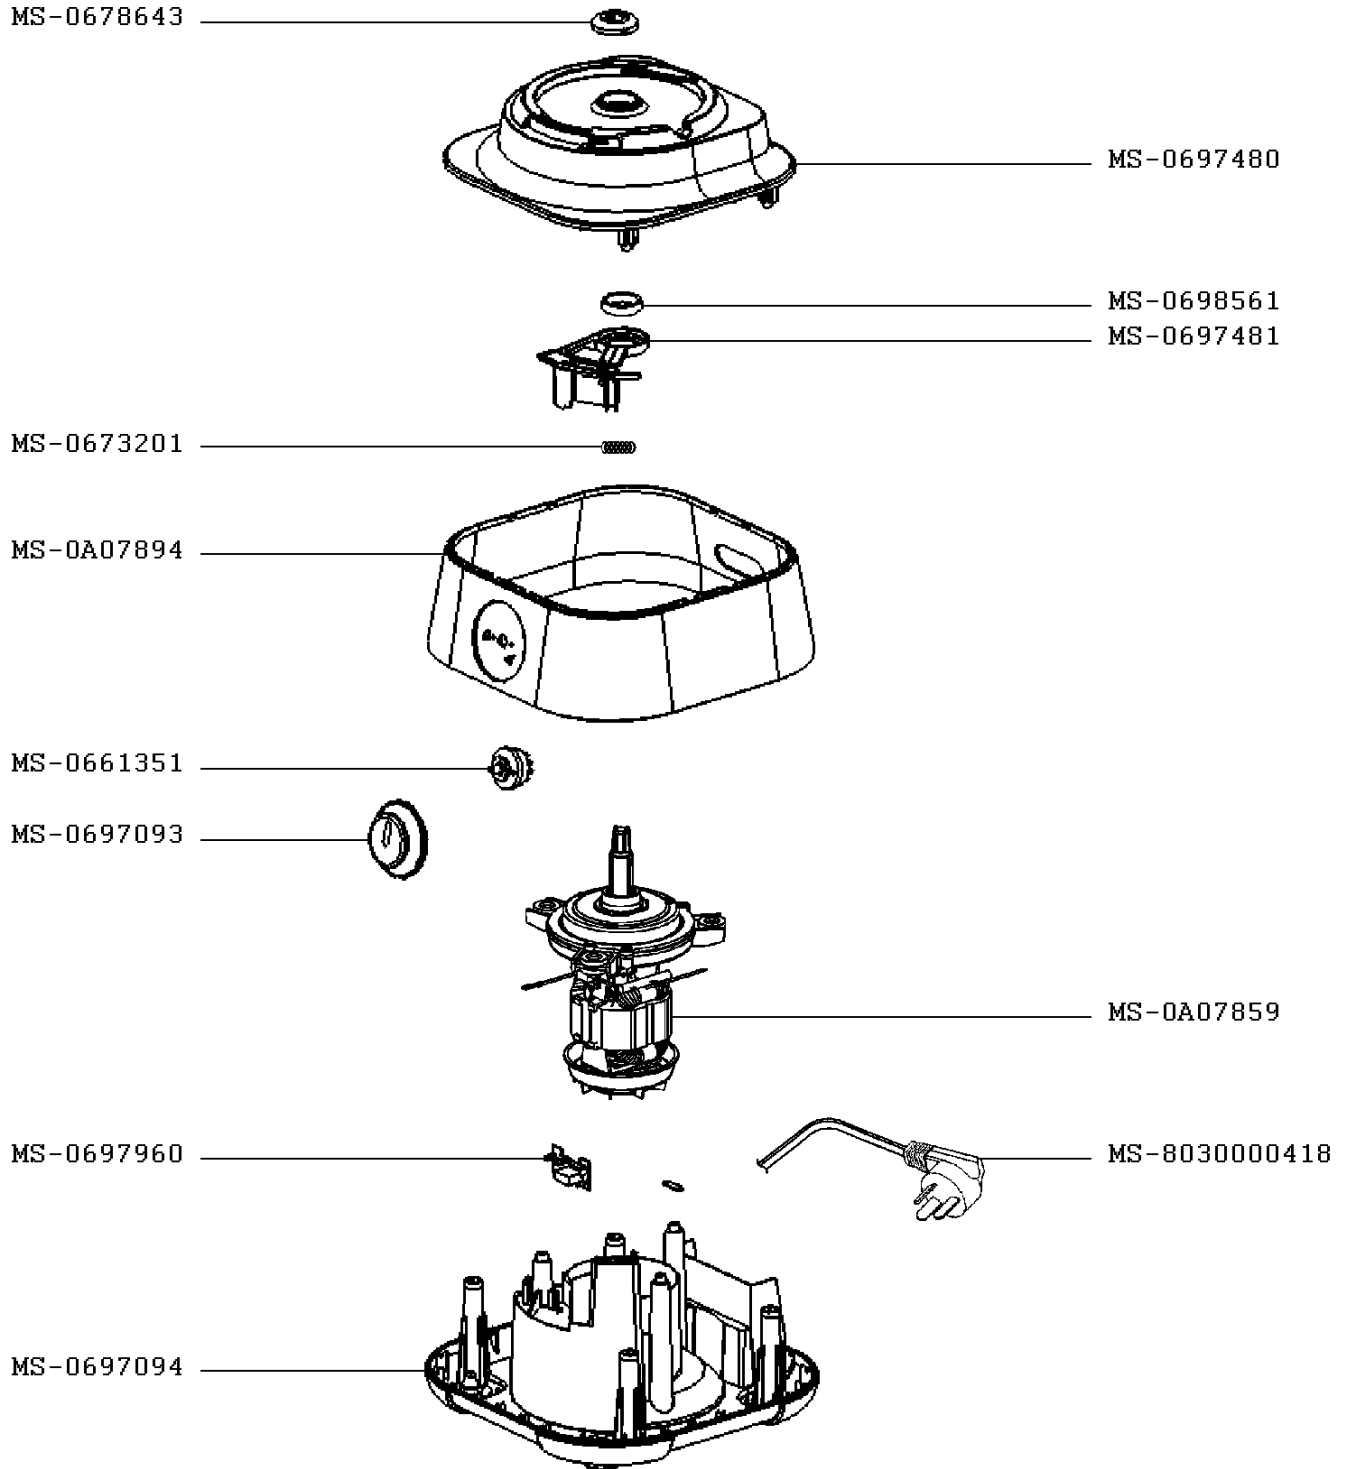

2/28/2017
10/11/2017

PAGE
2/4

COUNTRY
AR

FAMILY
III

Moulinex

FOOD PROCESSOR MASTERCHEF 8000

FP648H58/700
3L

CREATION	2/28/2017	PAGE	COUNTRY	FAMILY
EDIT	10/11/2017	3/4	AR	III

Moulinex

FOOD PROCESSOR MASTERCHEF 8000

FP648H58/700
3L

CREATION
EDIT

2/28/2017
10/11/2017

PAGE
4/4

COUNTRY
AR

FAMILY
III