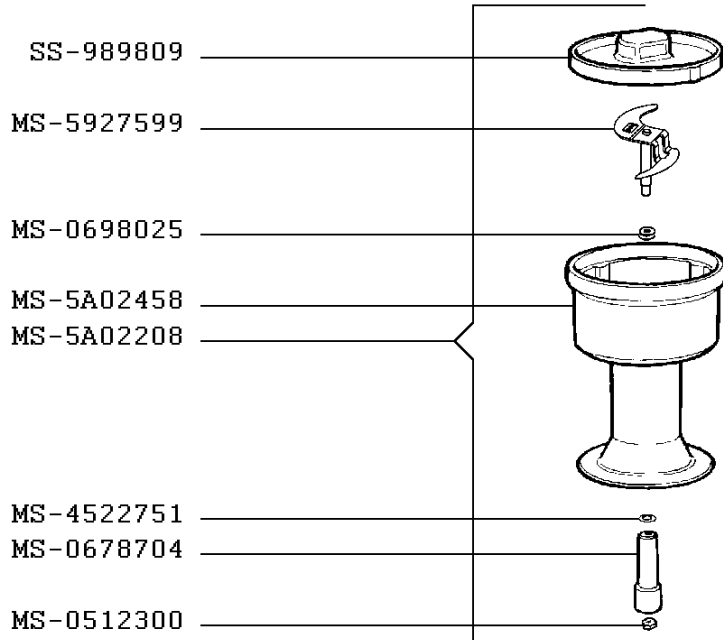

Moulinex

FOOD PROCESSOR MASTERCHEF 8000

FP648H58/700
3L

CREATION	2/28/2017	PAGE	COUNTRY	FAMILY
EDIT	10/11/2017	1/4	AR	III

Moulinex

FOOD PROCESSOR MASTERCHEF 8000

FP648H58/700
3L

CREATION
EDIT