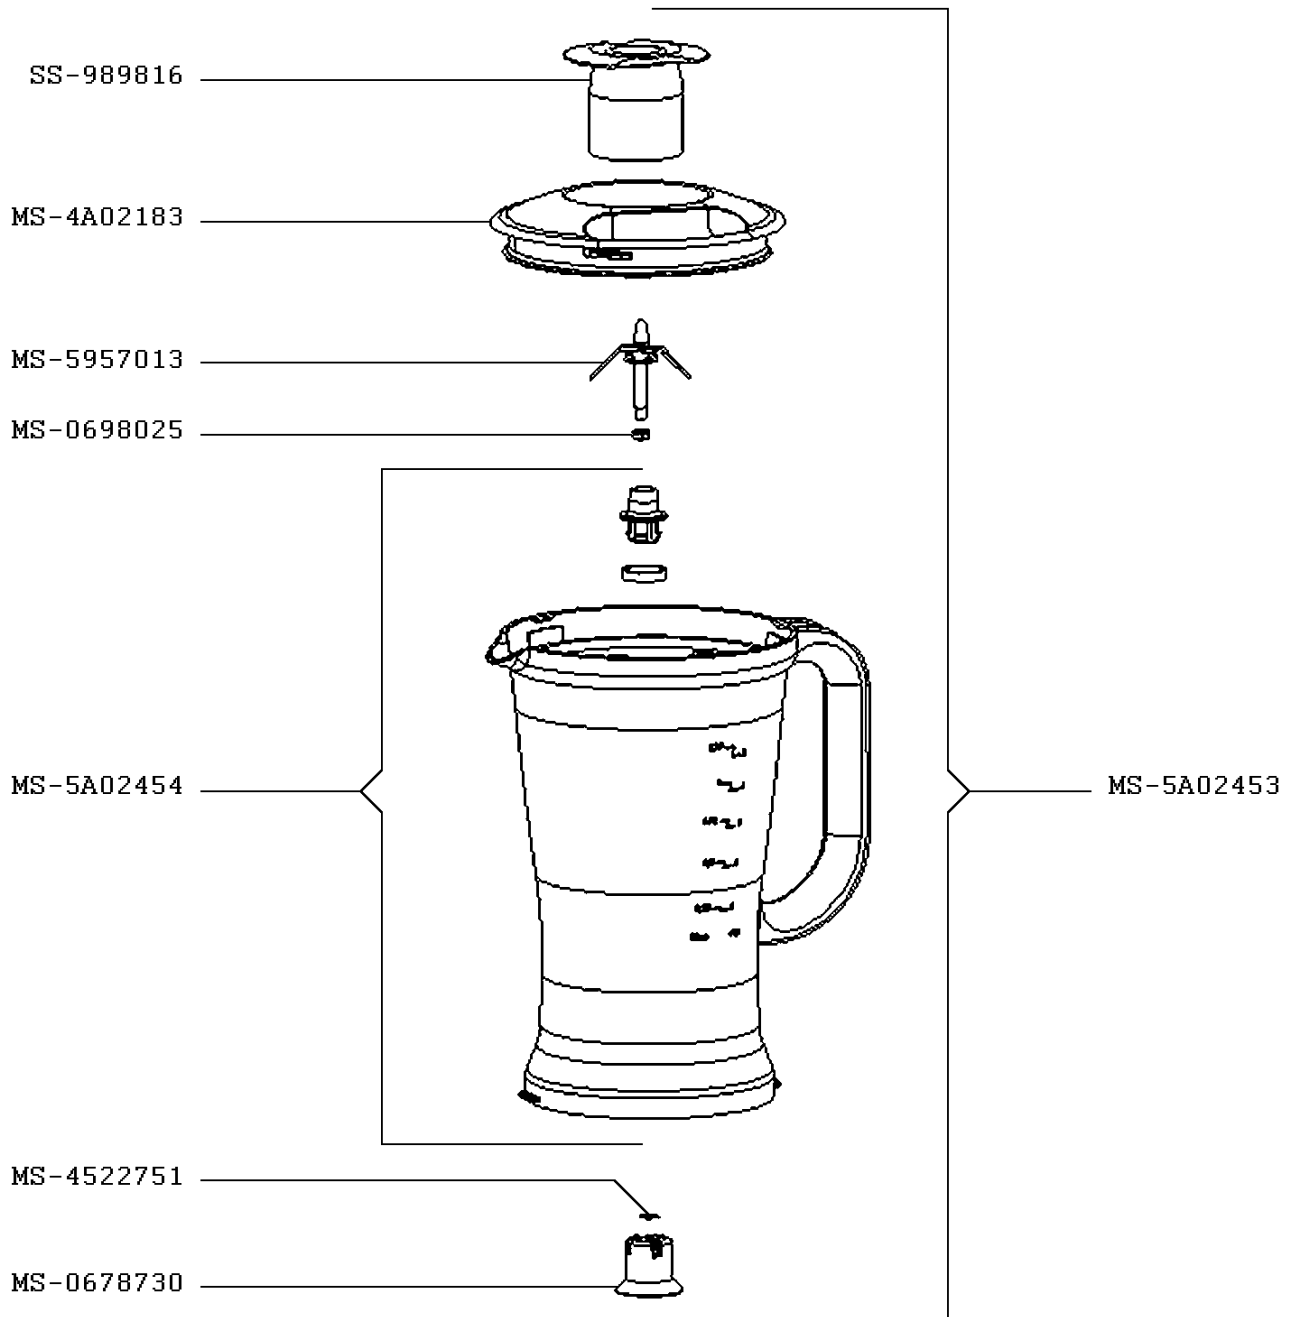

Moulinex

FOOD PROCESSOR MASTERCHEF 8000

FP648H58/700
3L

CREATION	2/28/2017	PAGE	COUNTRY	FAMILY
EDIT	10/11/2017	1/4	AR	III

Moulinex

FOOD PROCESSOR MASTERCHEF 8000

FP648H58/700
3L

CREATION
EDIT

Moulinex

FOOD PROCESSOR MASTERCHEF 8000

FP648H58/700
3L

CREATION
EDIT

2/28/2017
10/11/2017

PAGE
4/4

COUNTRY
AR

FAMILY
III