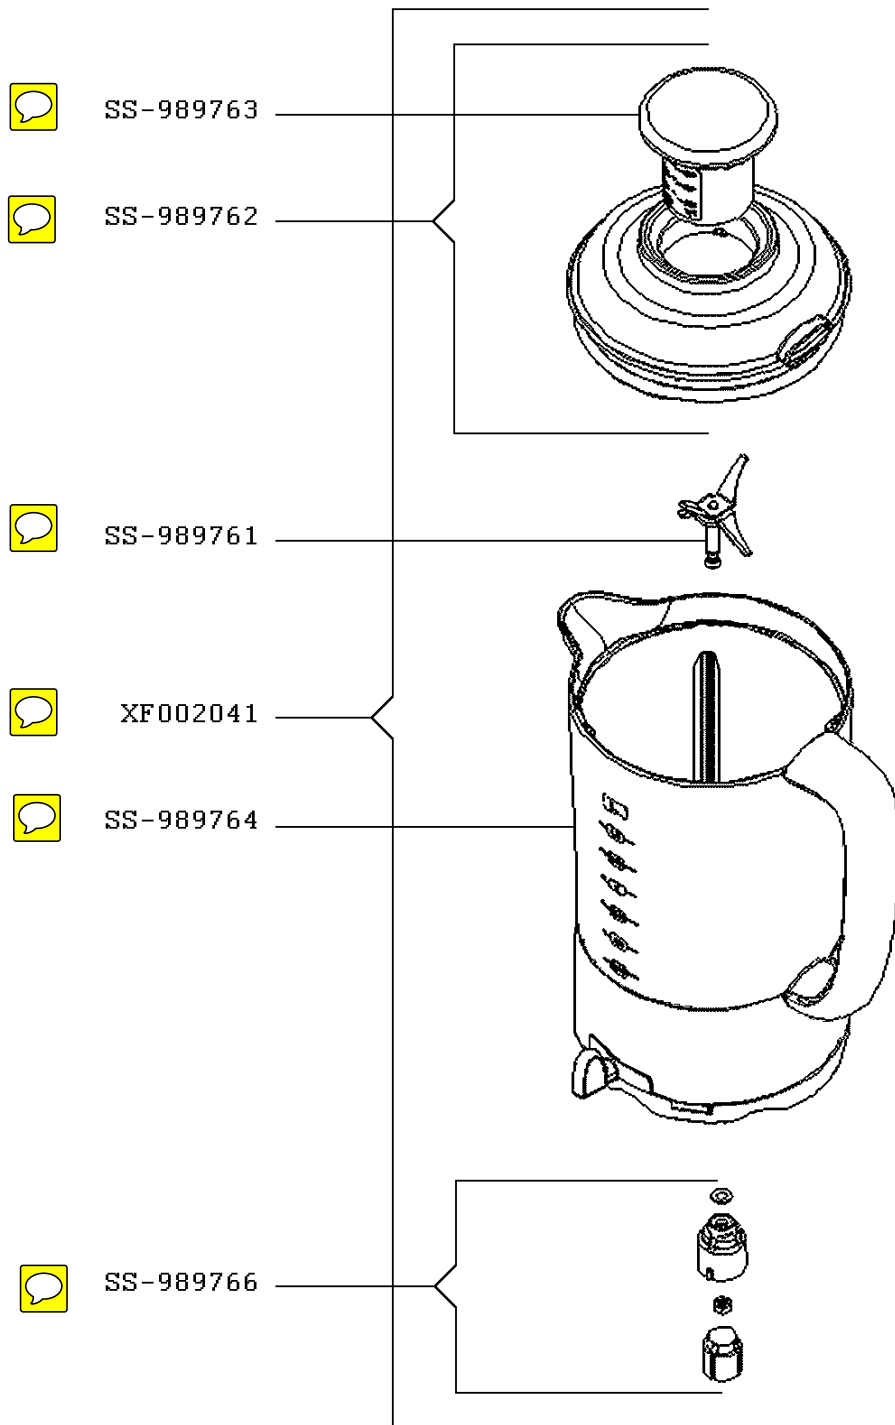

# CHOPPER LA MOULINETTE 1000W

DPA241/35C  
1000W

CREATION  
EDIT

4/1/2009  
4/16/2009

PAGE  
1/2

COUNTRY  
EG

FAMILY  
III

Moulinex

# CHOPPER LA MOULINETTE 1000W

DPA241/35C  
1000W

CREATION  
EDIT

4/1/2009  
4/16/2009

PAGE  
2/2

COUNTRY  
EG

FAMILY  
III