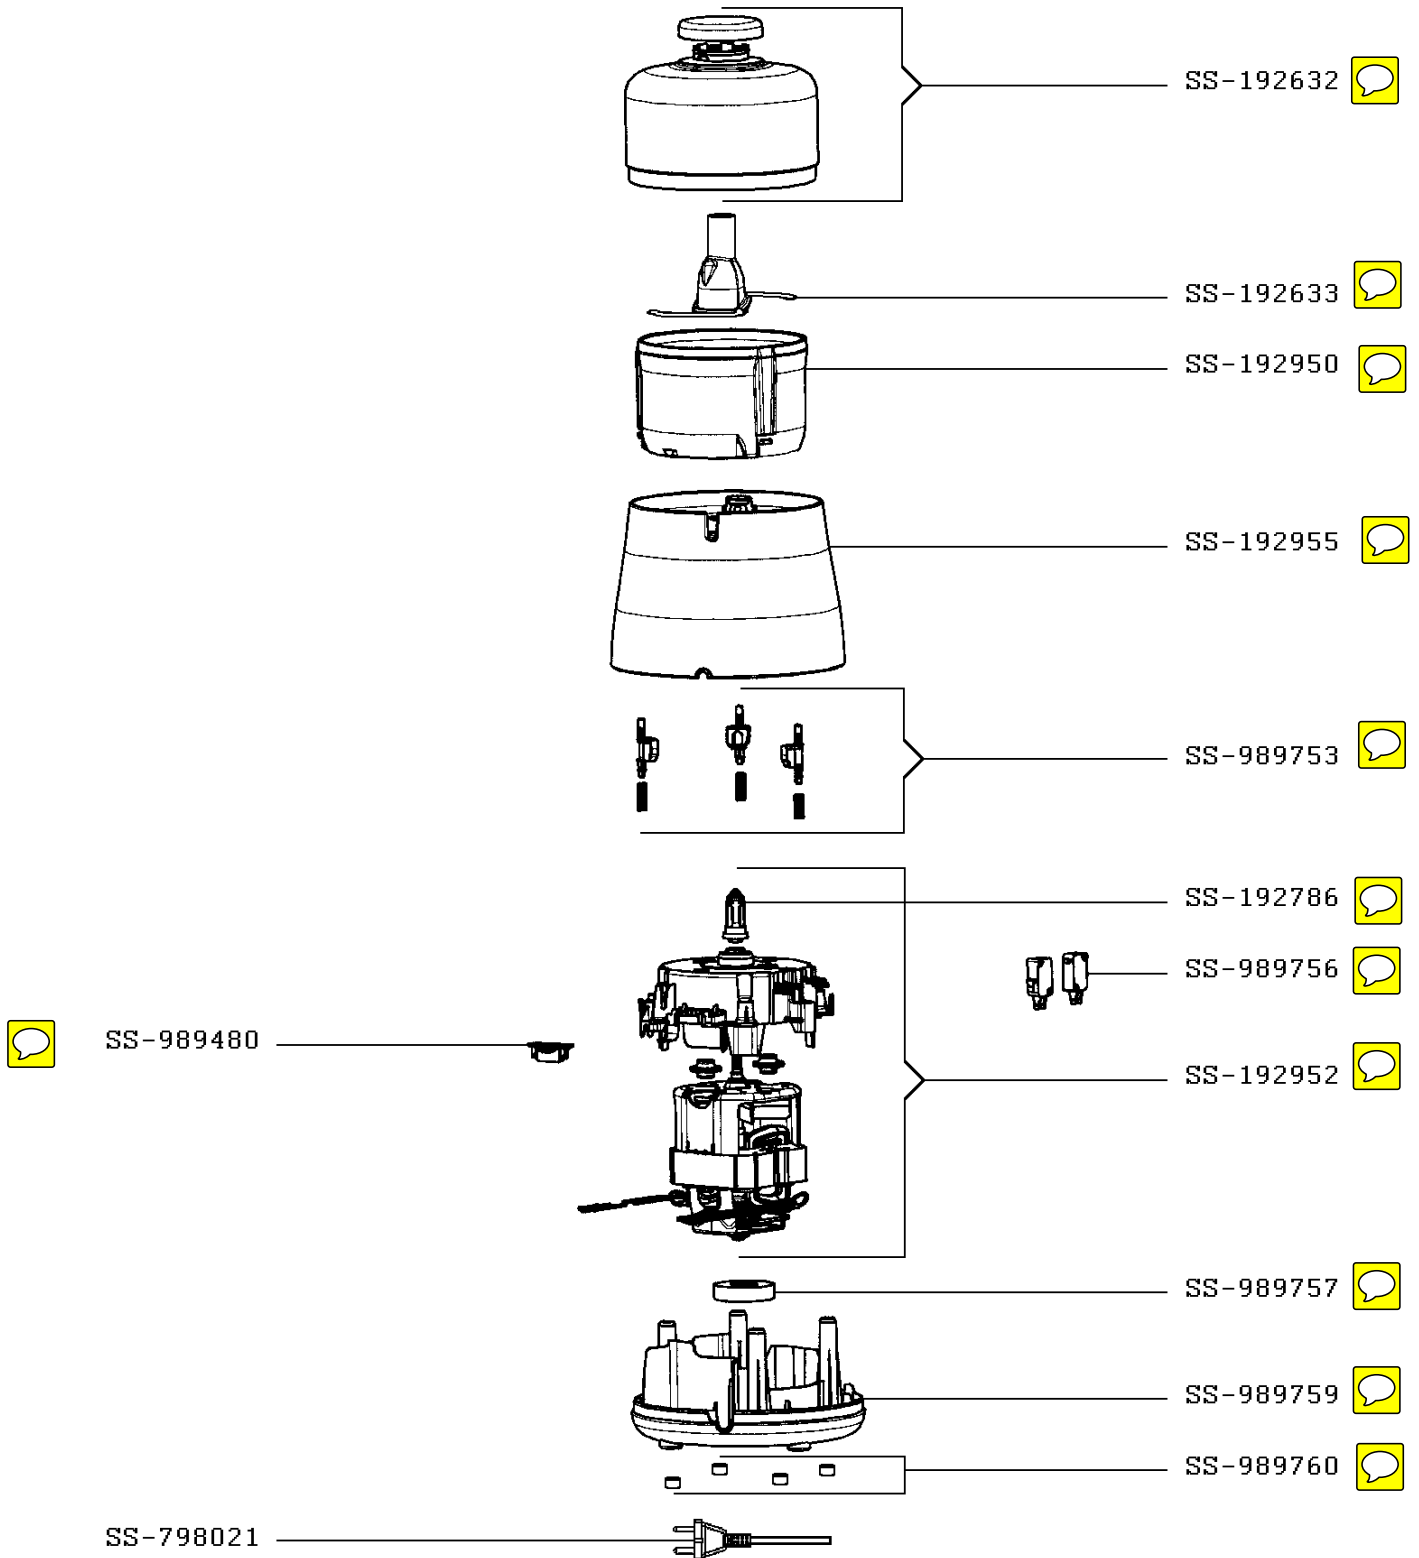

# CHOPPER LA MOULINETTE 1000W

DPA241/35C  
1000W

CREATION  
EDIT

4/1/2009  
4/16/2009

PAGE  
1/2

COUNTRY  
EG

FAMILY  
III

Moulinex

# CHOPPER LA MOULINETTE 1000W

DPA241/35C  
1000W

CREATION  
EDIT

4/1/2009  
4/16/2009

PAGE  
2/2

COUNTRY  
EG

FAMILY  
III