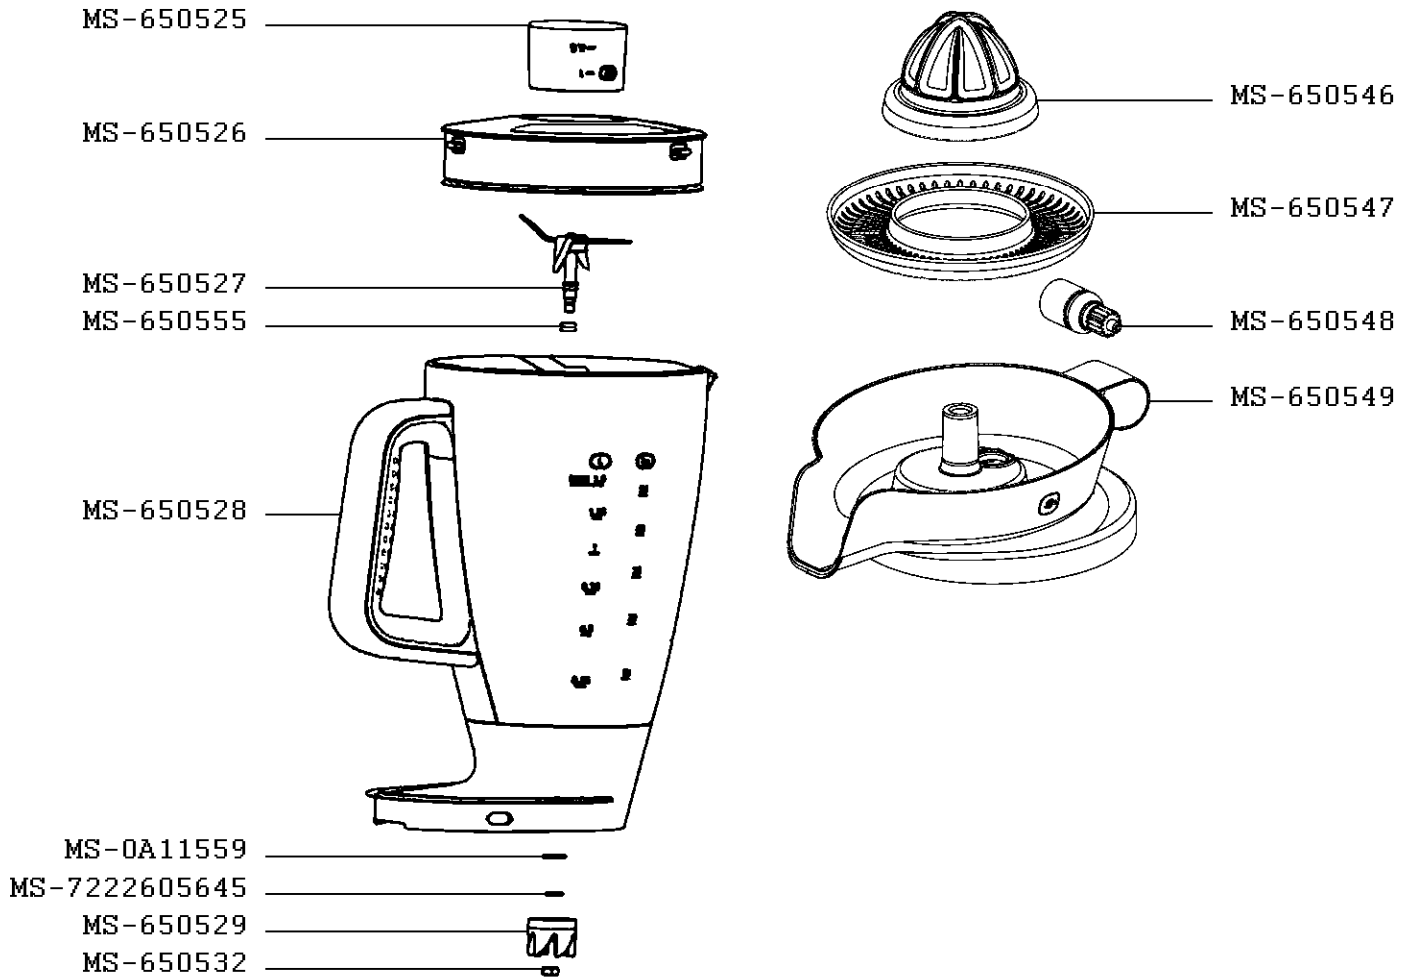

Moulinex

FOOD PROCESSOR DOUBLE FORCE

FP826H27/870

CREATION	7/1/2016	PAGE	COUNTRY	FAMILY
EDIT	9/22/2016	1/3	AE	III

Moulinex

FOOD PROCESSOR DOUBLE FORCE

FP826H27/870

CREATION	7/1/2016	PAGE	COUNTRY	FAMILY
EDIT	9/22/2016	2/3	AE	III

Moulinex

FOOD PROCESSOR DOUBLE FORCE

FP826H27/870

CREATION	7/1/2016	PAGE	COUNTRY	FAMILY
EDIT	9/22/2016	3/3	AE	III