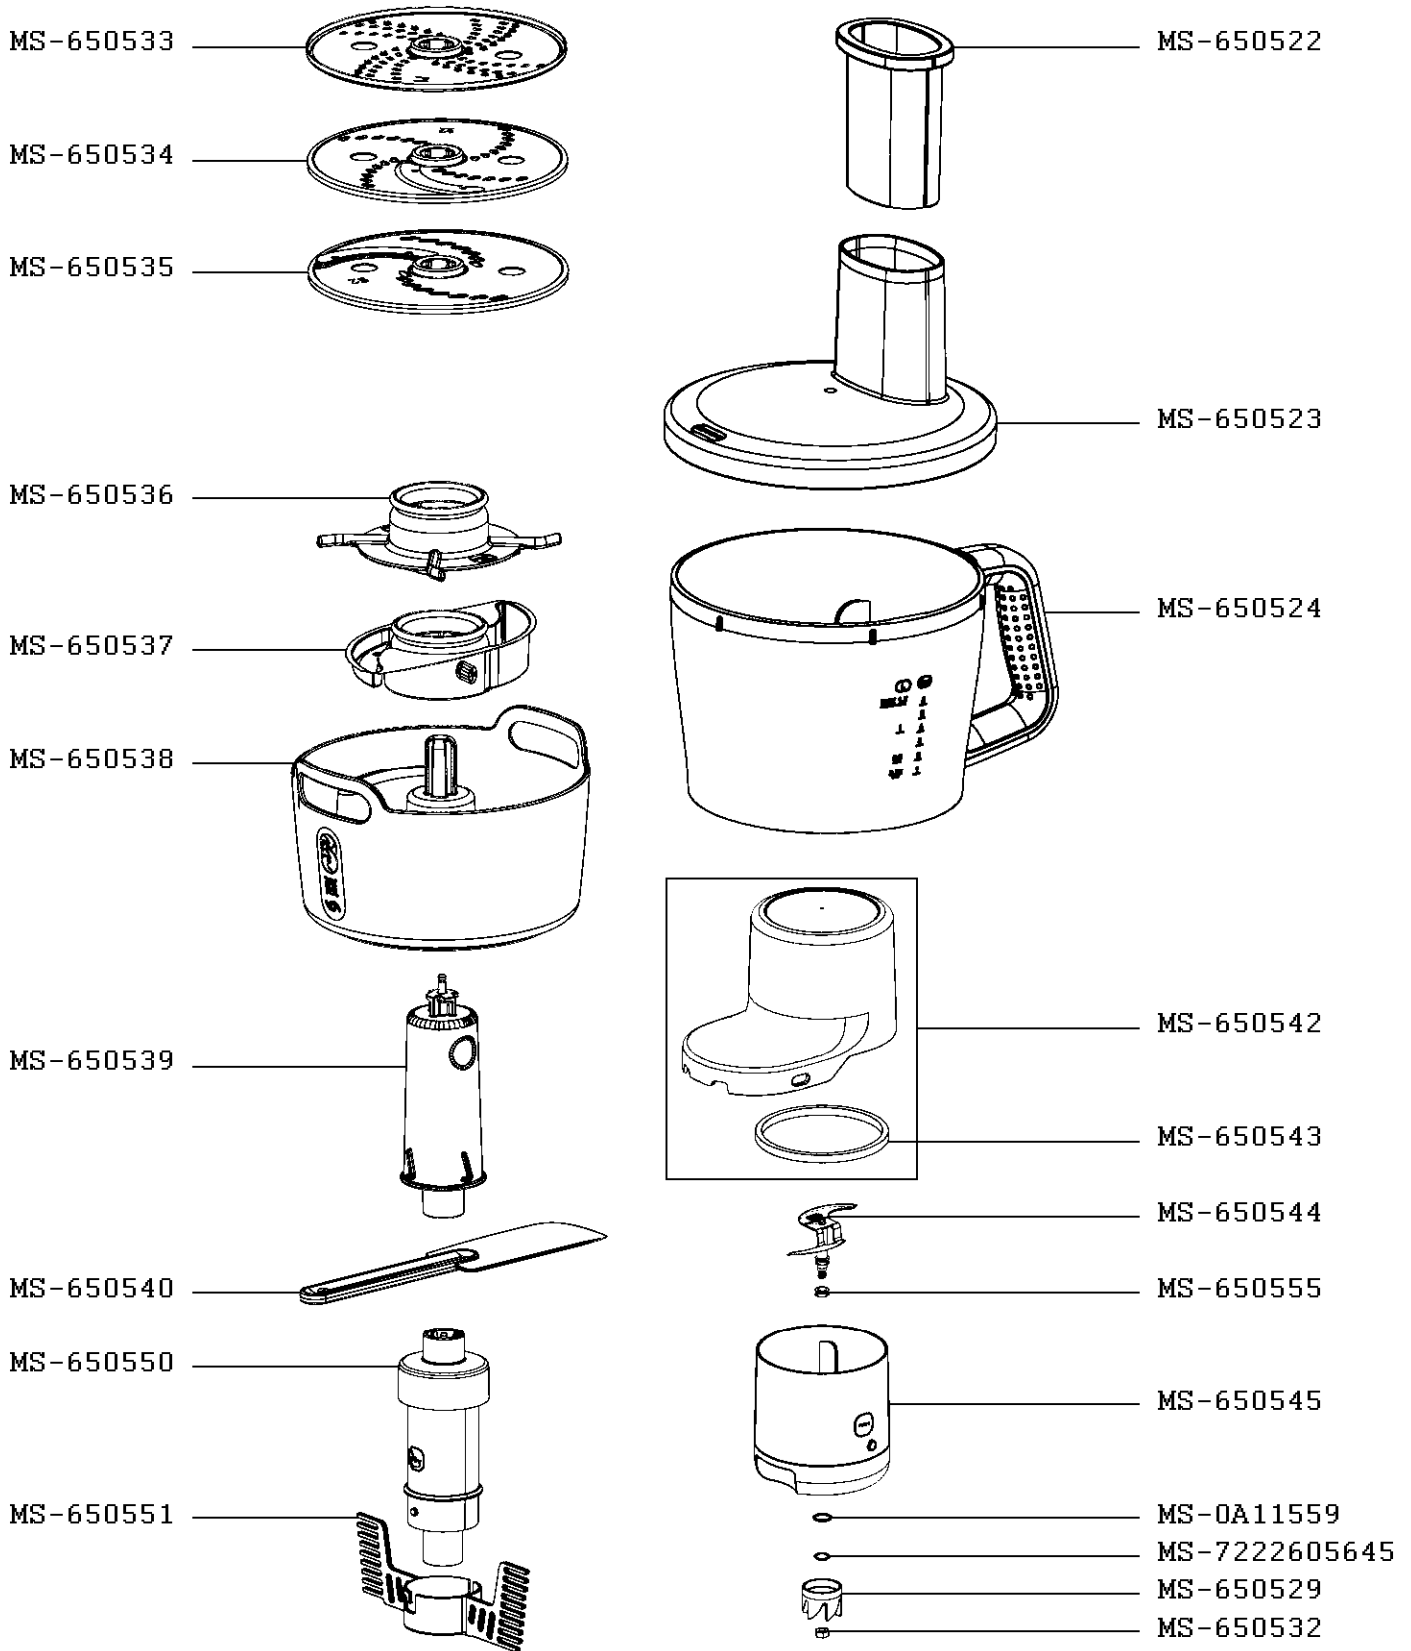

Moulinex

FOOD PROCESSOR DOUBLE FORCE

FP826H27/870

CREATION	7/1/2016	PAGE	COUNTRY	FAMILY
EDIT	9/22/2016	1/3	AE	III

Moulinex

FOOD PROCESSOR DOUBLE FORCE

FP826H27/870

CREATION	7/1/2016	PAGE	COUNTRY	FAMILY
EDIT	9/22/2016	2/3	AE	III

Moulinex

FOOD PROCESSOR DOUBLE FORCE

FP826H27/870

CREATION	7/1/2016	PAGE	COUNTRY	FAMILY
EDIT	9/22/2016	3/3	AE	III