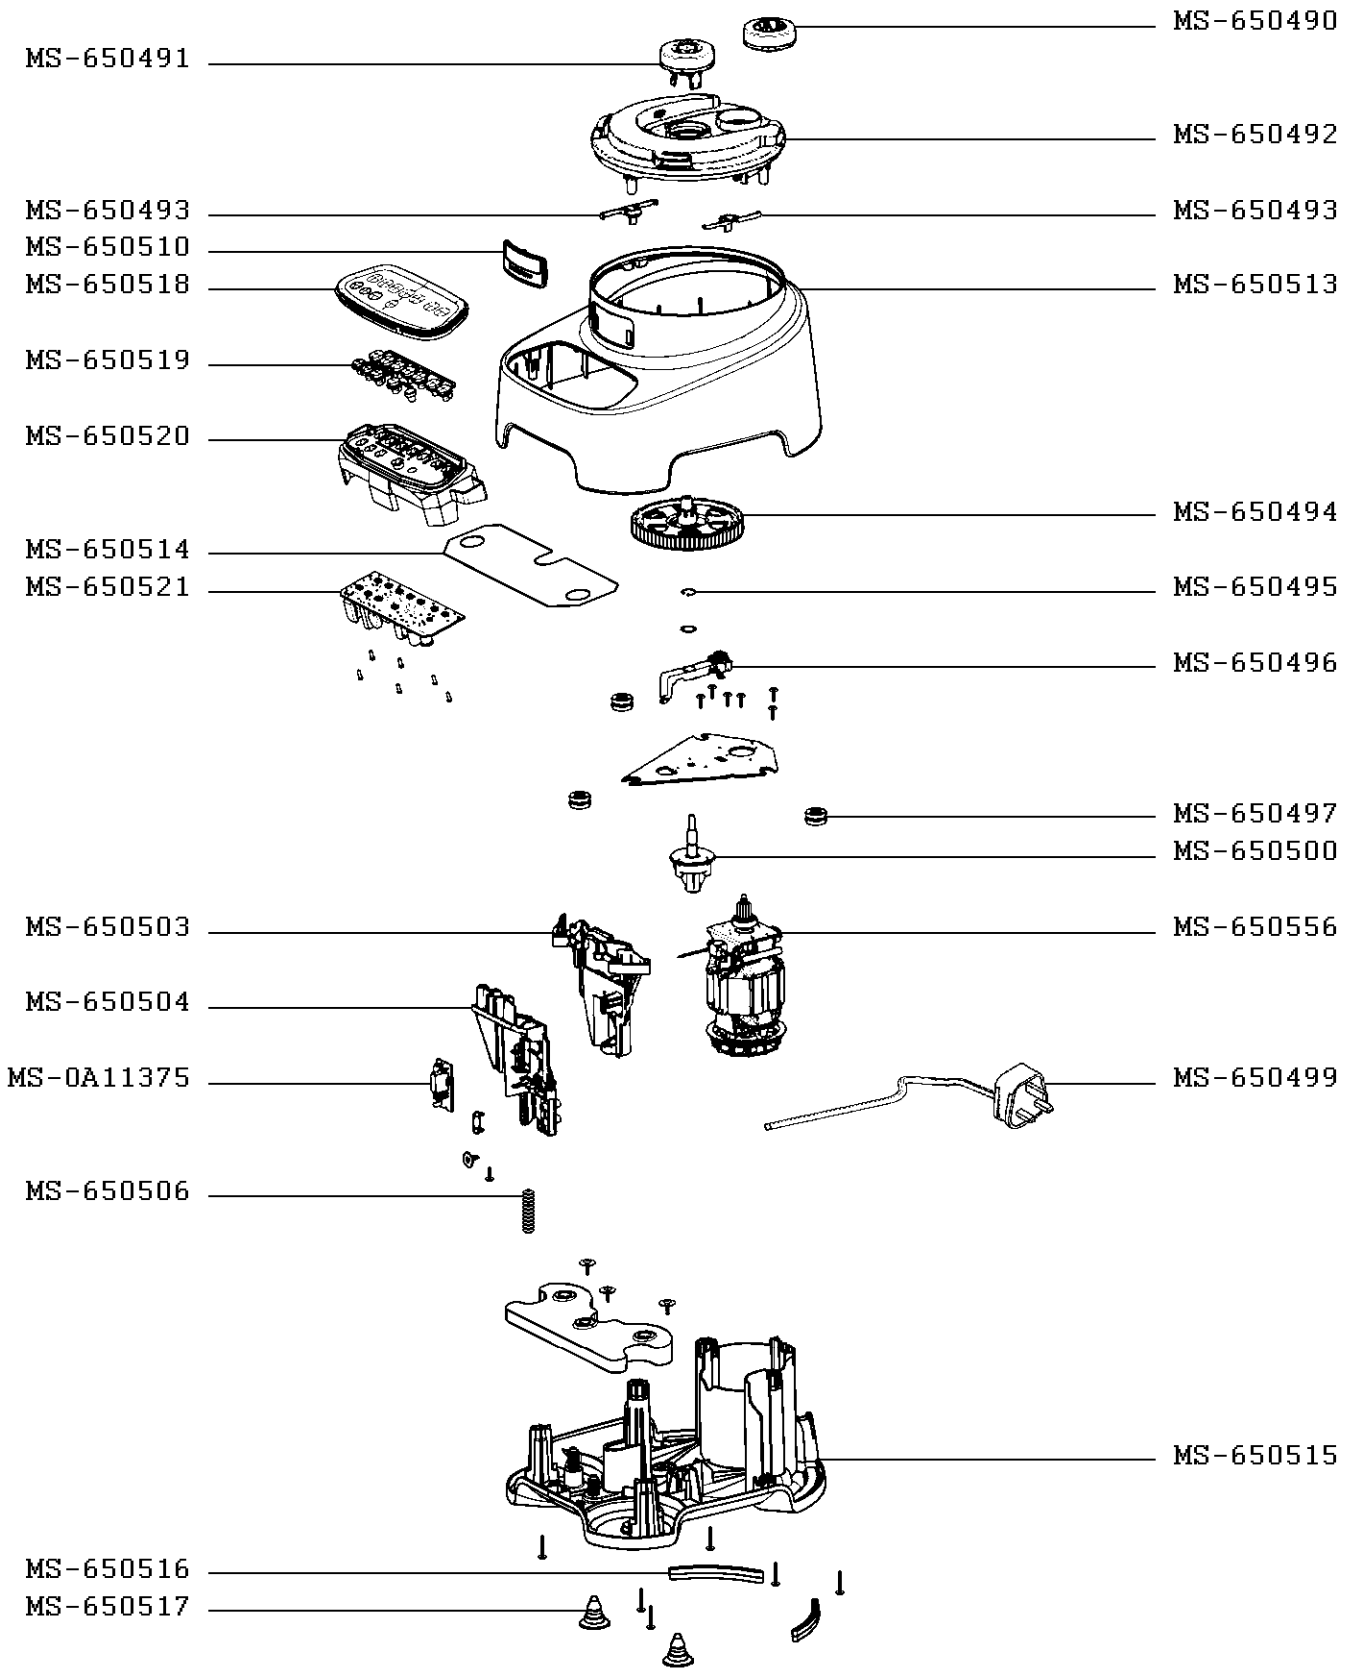

Moulinex

FOOD PROCESSOR DOUBLE FORCE

FP826H27/870

CREATION	7/1/2016	PAGE	COUNTRY	FAMILY
EDIT	9/22/2016	1/3	AE	III

Moulinex

FOOD PROCESSOR DOUBLE FORCE

FP826H27/870

CREATION	7/1/2016	PAGE	COUNTRY	FAMILY
EDIT	9/22/2016	2/3	AE	III

Moulinex

FOOD PROCESSOR DOUBLE FORCE

FP826H27/870

CREATION	7/1/2016	PAGE	COUNTRY	FAMILY
EDIT	9/22/2016	3/3	AE	III