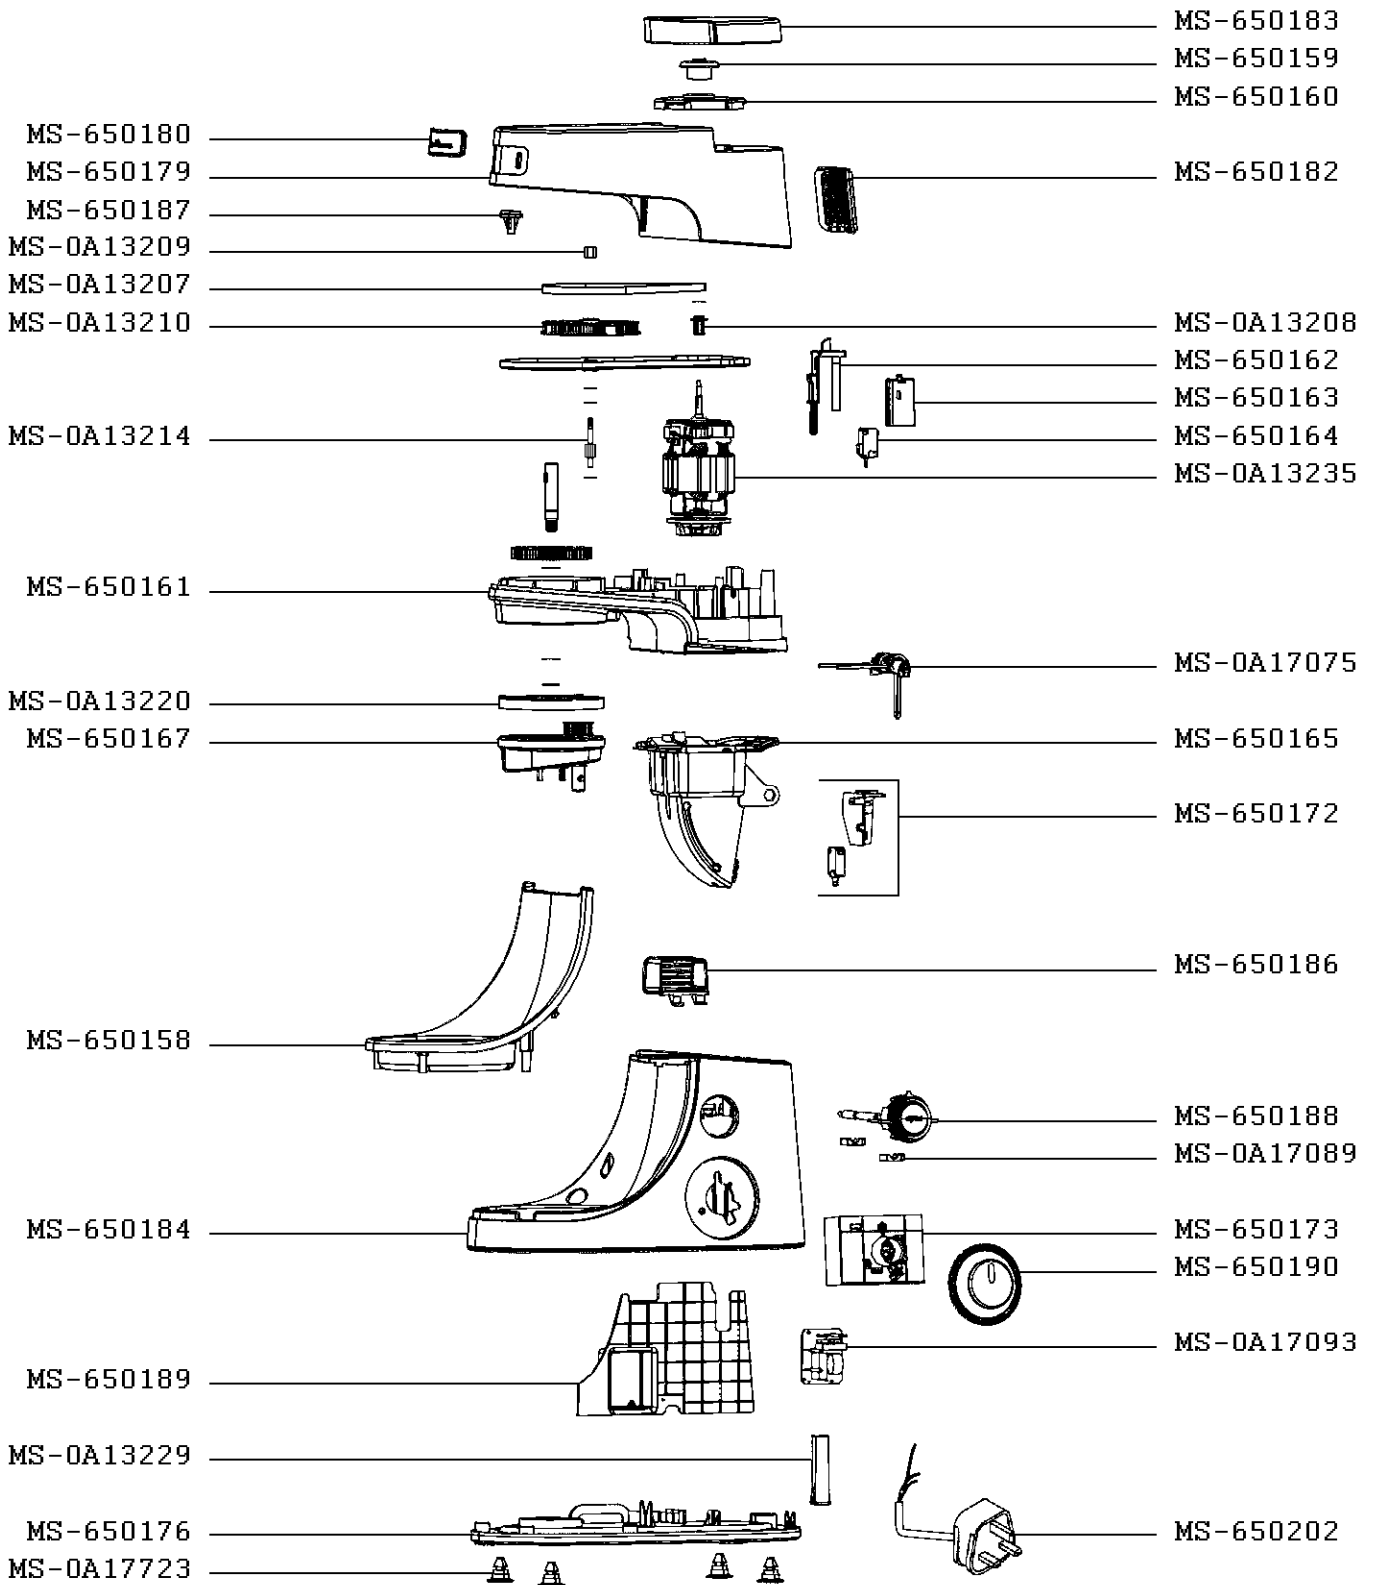

Moulinex

FOOD PROCESSOR MASTERCHEF GOURMET +

QA600H27/6R0

CREATION	6/9/2015	PAGE	COUNTRY	FAMILY
EDIT	6/25/2015	1/2	AE	III

Moulinex

FOOD PROCESSOR MASTERCHEF GOURMET +

QA600H27/6R0

CREATION	6/9/2015	PAGE	COUNTRY	FAMILY
EDIT	6/25/2015	2/2	AE	III