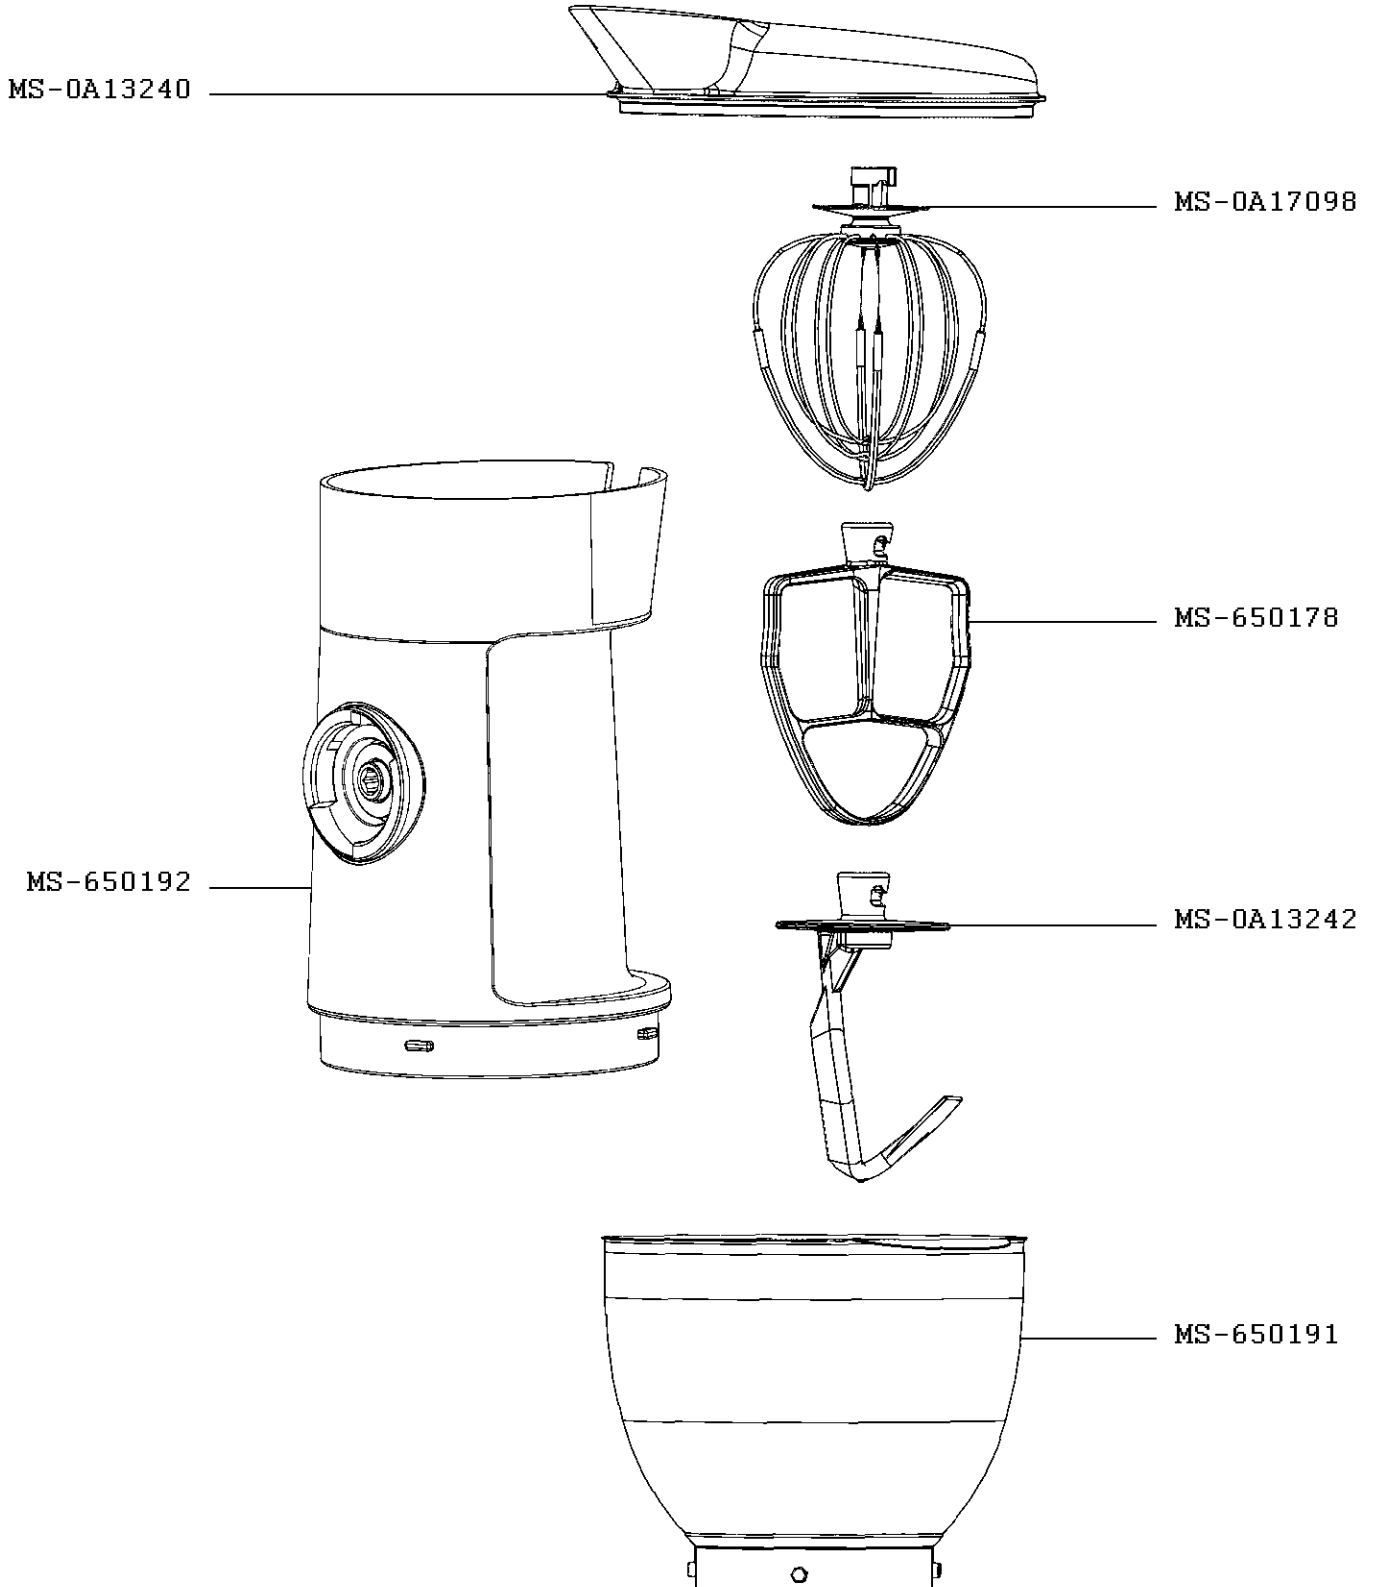

Moulinex

FOOD PROCESSOR MASTERCHEF GOURMET +

QA600H27/6R0

CREATION	6/9/2015	PAGE	COUNTRY	FAMILY
EDIT	6/25/2015	1/2	AE	III

Moulinex

FOOD PROCESSOR MASTERCHEF GOURMET +

QA600H27/6R0

CREATION	6/9/2015	PAGE	COUNTRY	FAMILY
EDIT	6/25/2015	2/2	AE	III