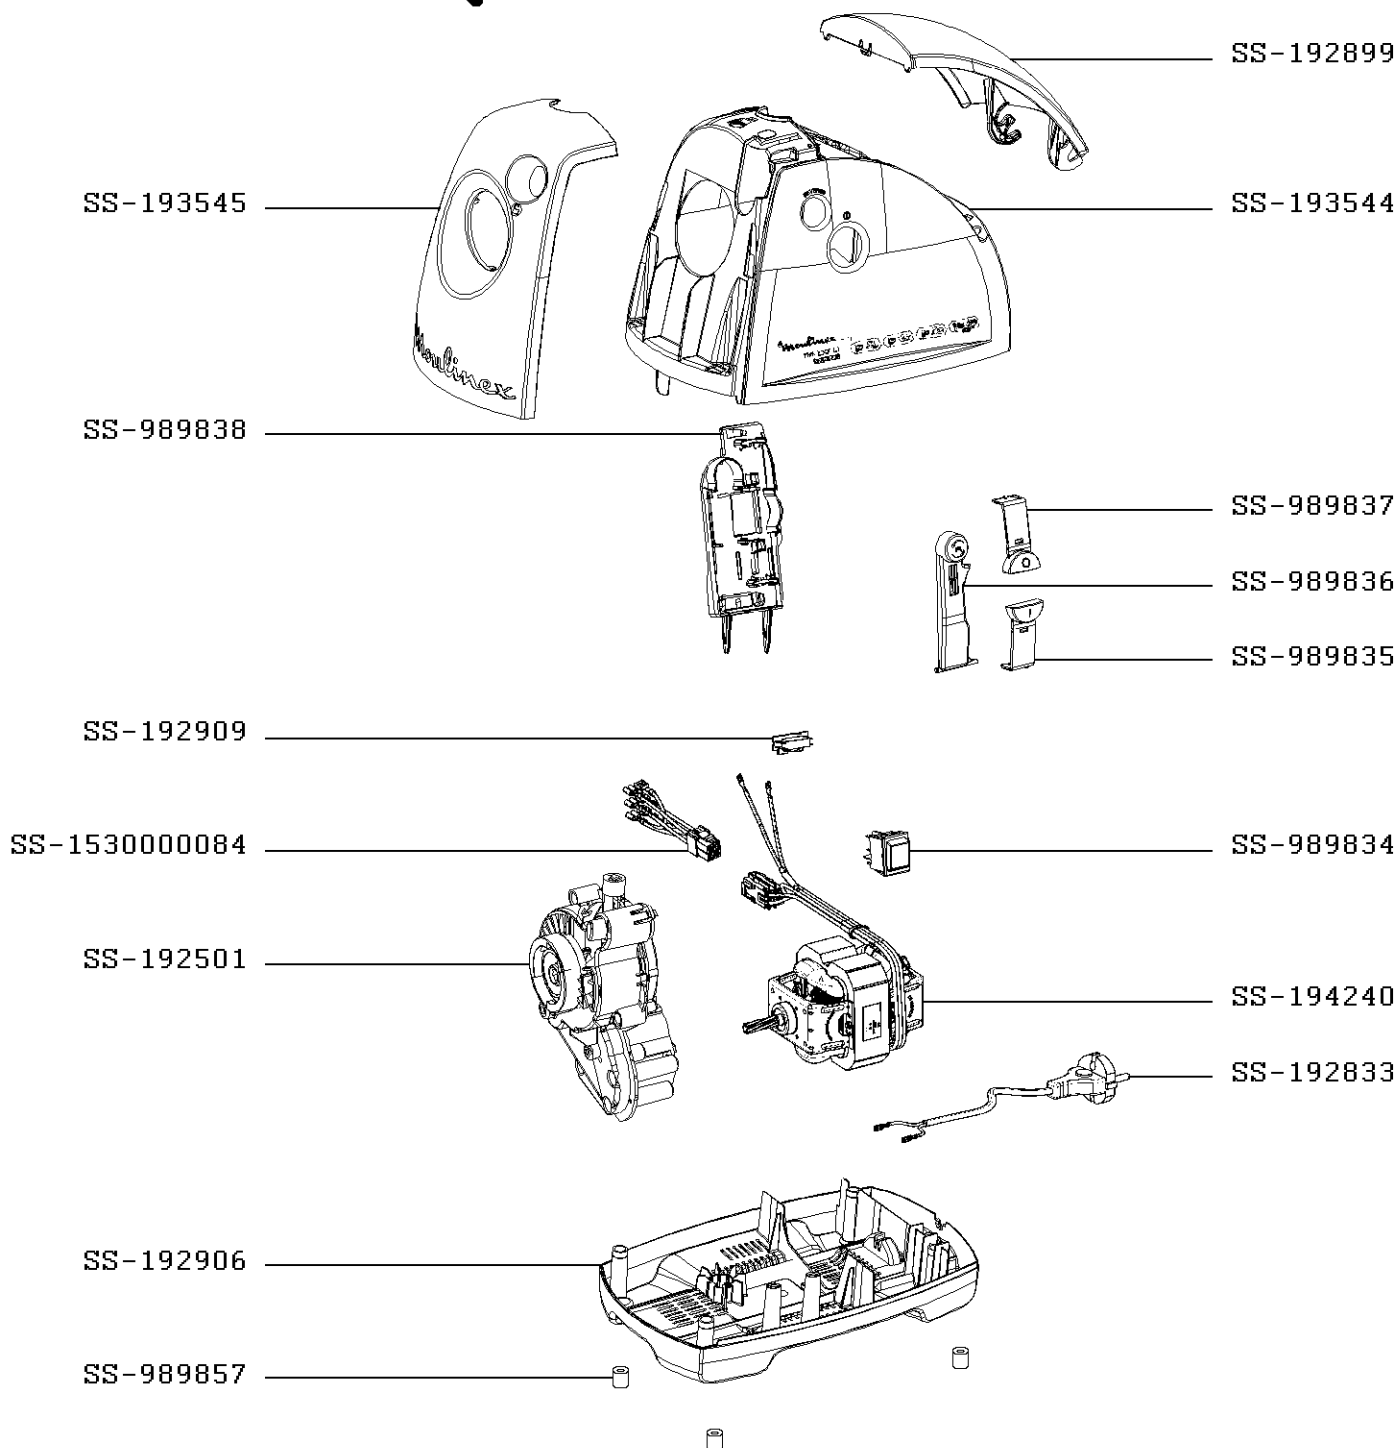

Moulinex

CHOPPER HV8

ME645B3E/350
2000W

≥ 2614
≤ 4314

CREATION
EDIT

4/1/2011
2/24/2015

PAGE
4/5

COUNTRY
BA

FAMILY
III