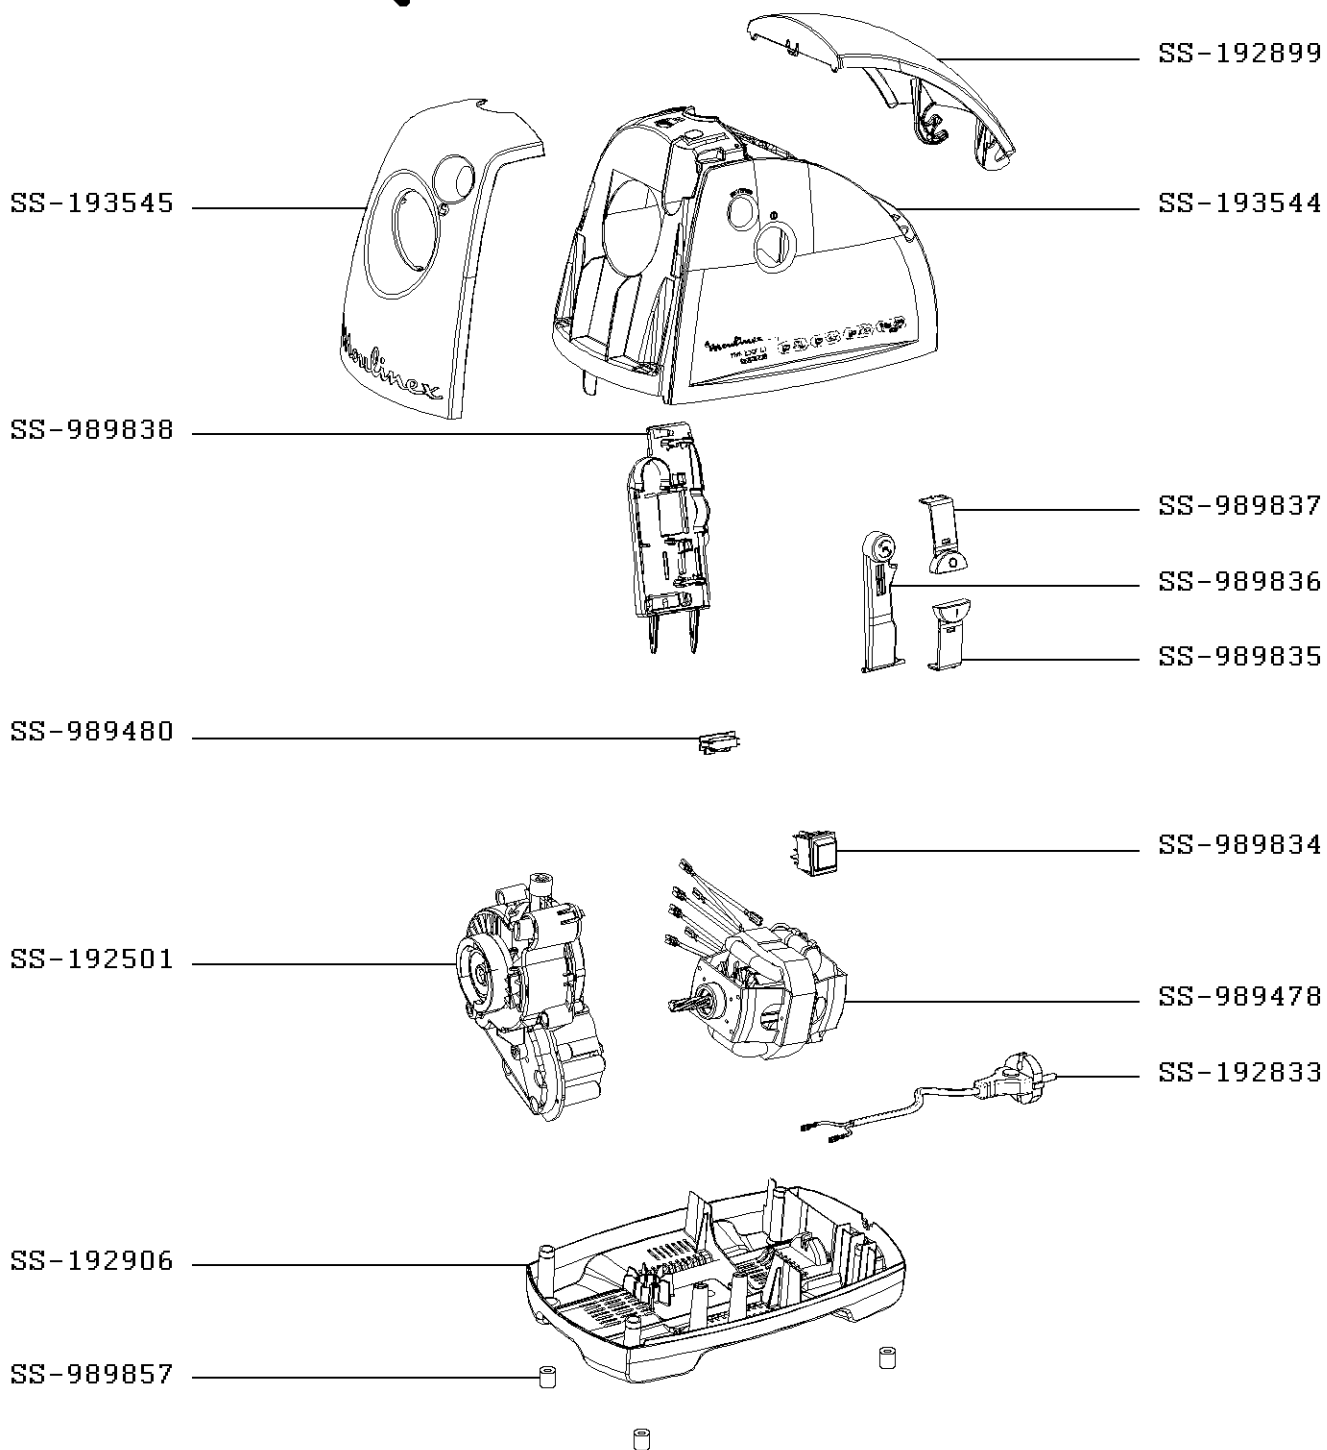

CHOPPER HV8

ME645B3E/350
2000W

CREATION	4/1/2011	PAGE	COUNTRY	FAMILY
EDIT	2/24/2015	5/5	BA	III