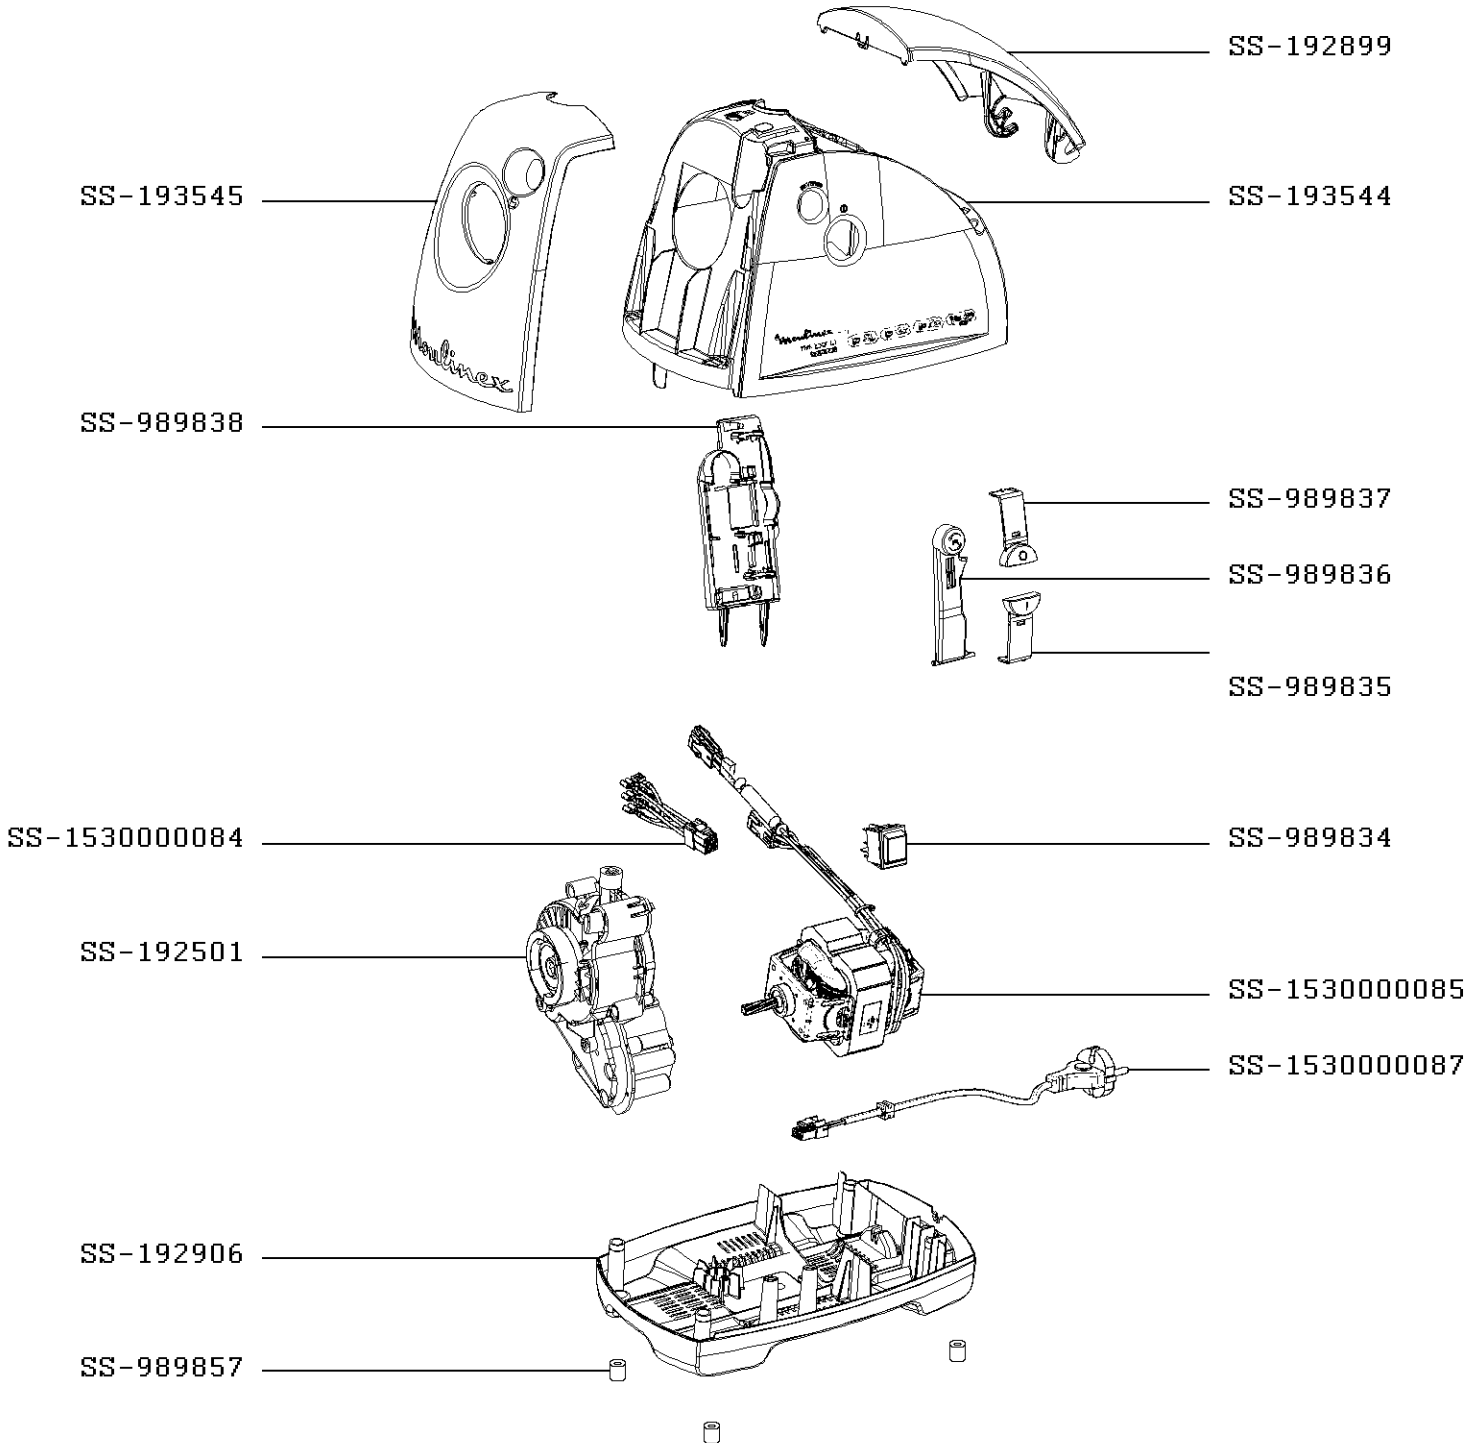

Moulinex

CHOPPER HV8

ME645B3E/350
2000W

≥ 0615

CREATION	4/1/2011	PAGE	COUNTRY	FAMILY
EDIT	2/24/2015	2/5	BA	III