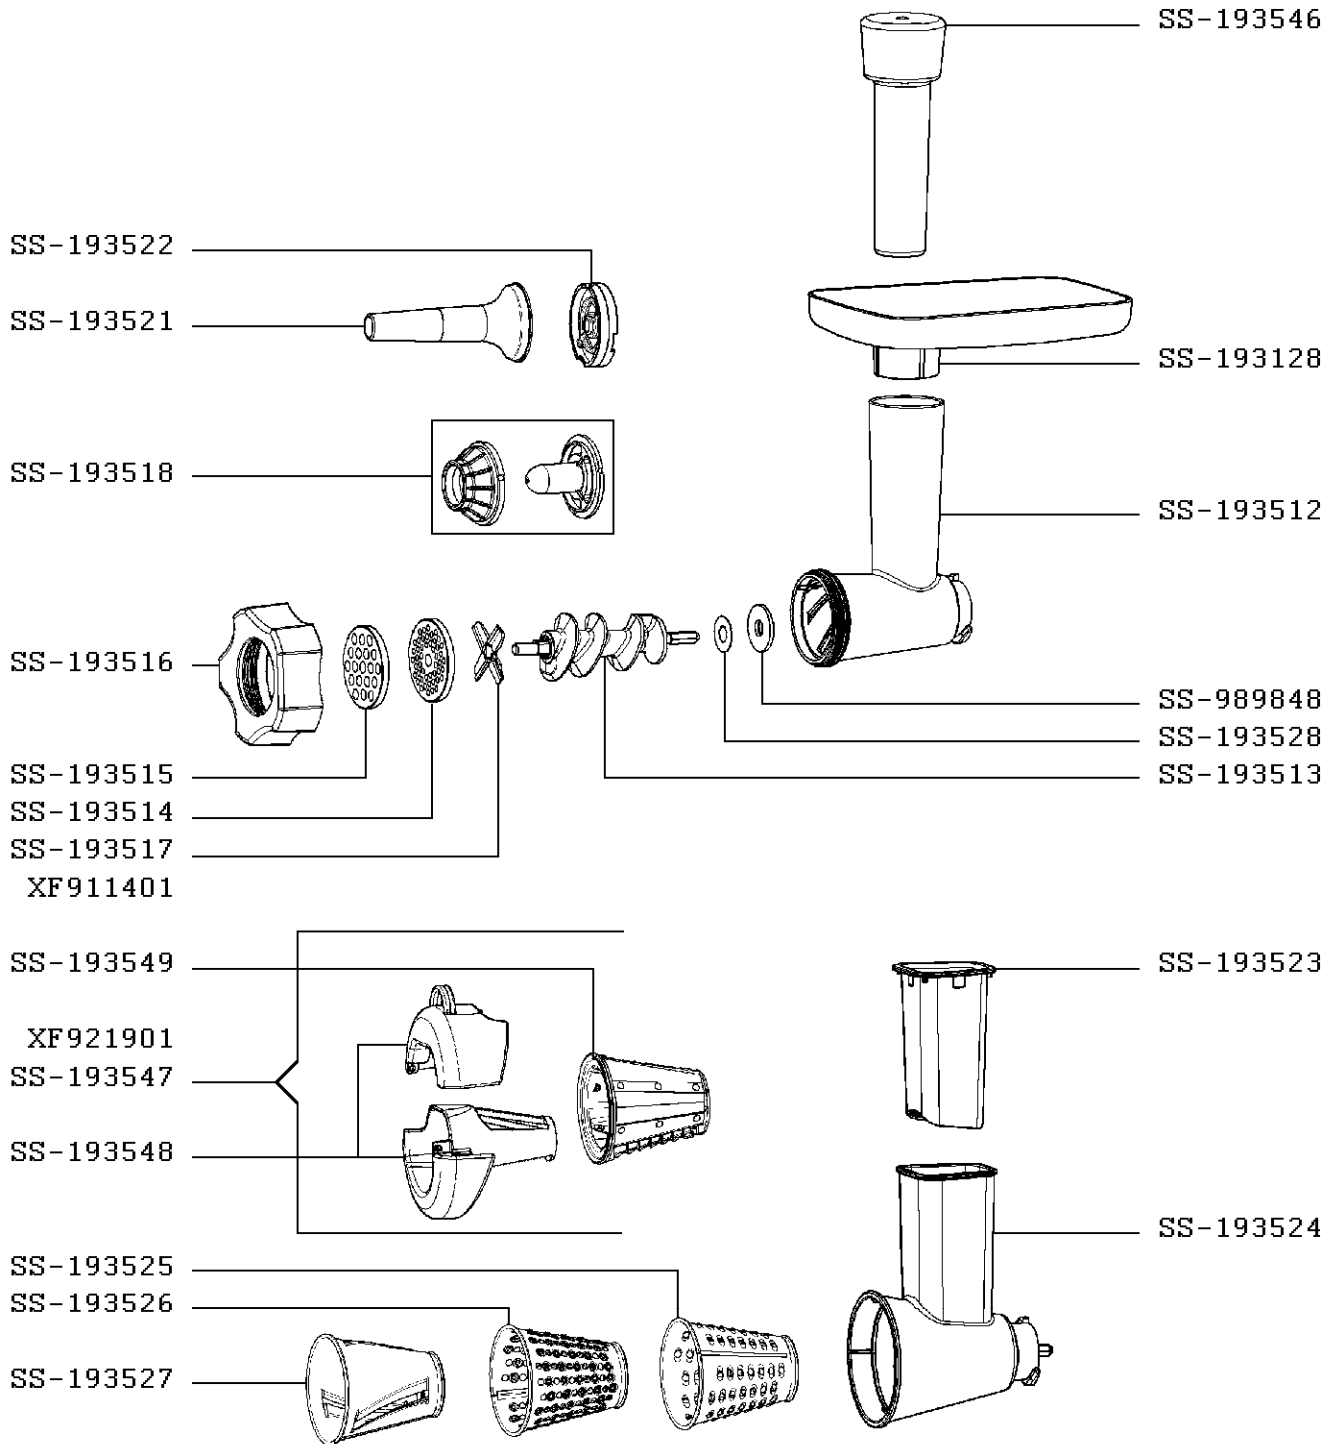

# CHOPPER HV8

ME645B3E/350  
2000W

CREATION	4/1/2011	PAGE	COUNTRY	FAMILY
EDIT	2/24/2015	1/5	BA	III

Moulinex