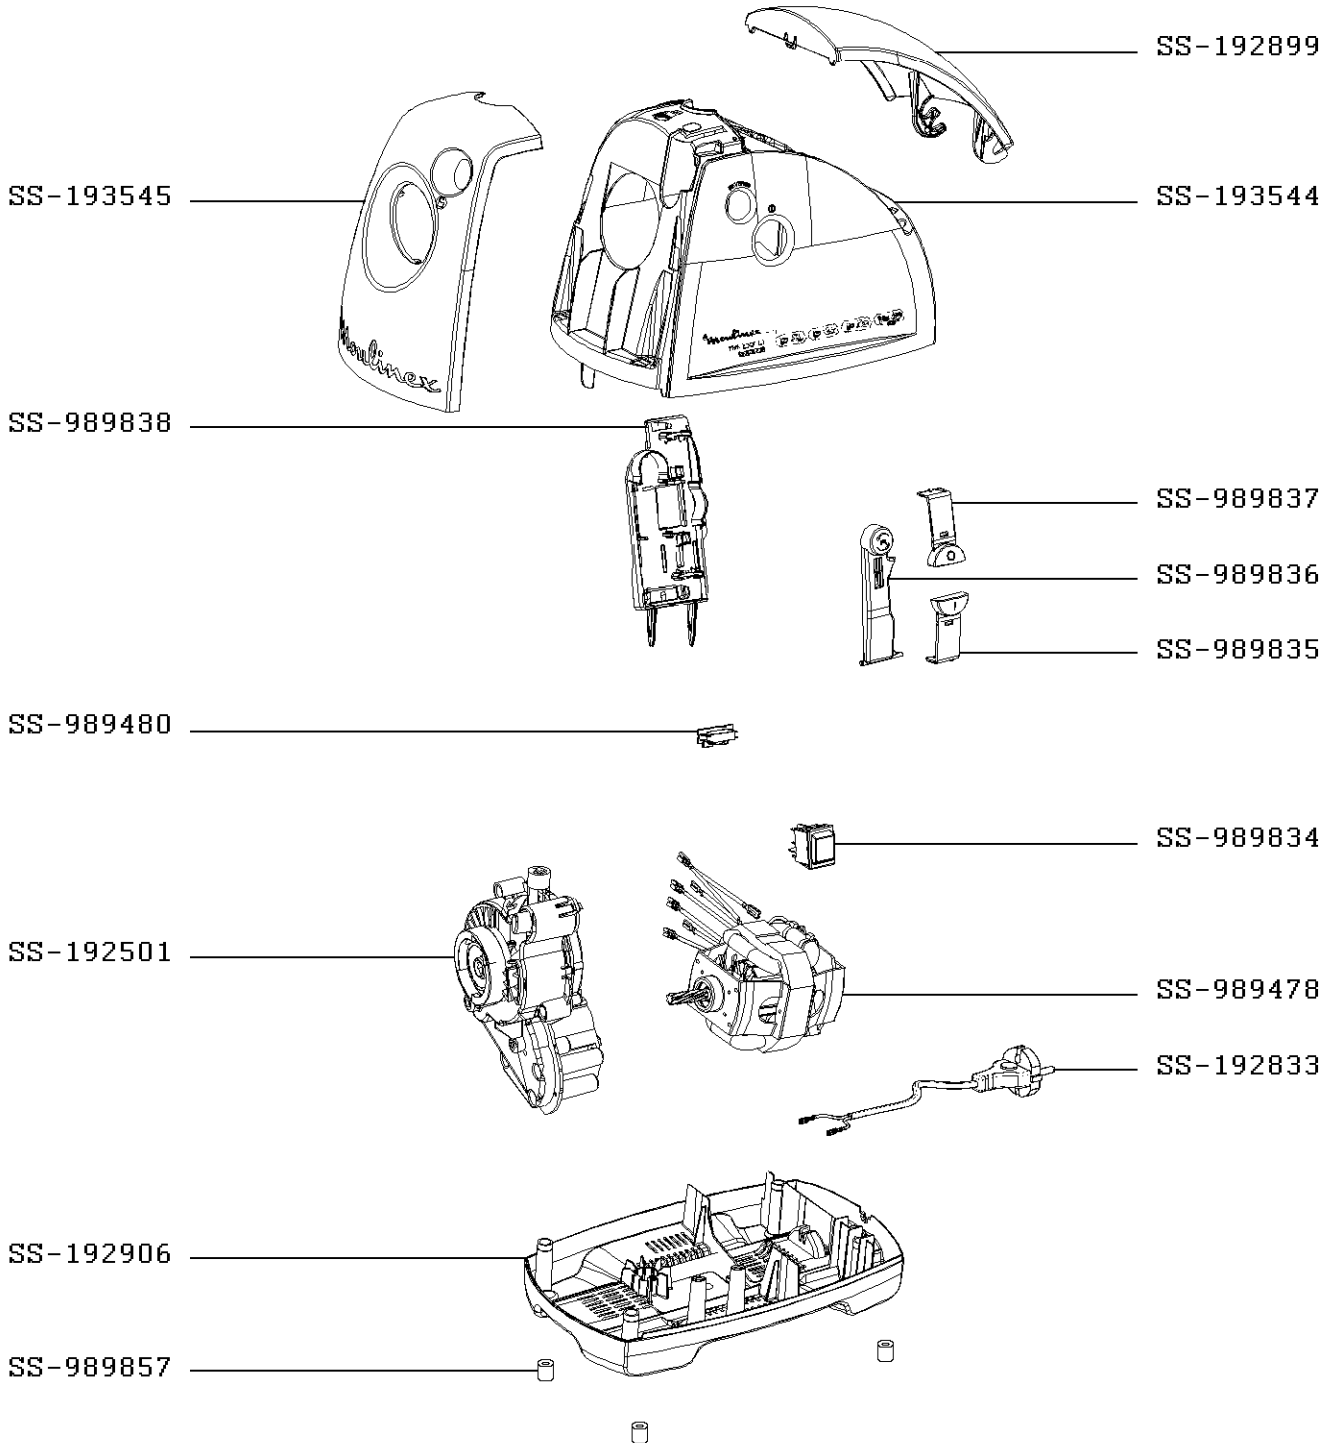

Moulinex

CHOPPER HV8

ME645B3E/350
2000W

≥ 4414
≤ 0515

CREATION	4/1/2011	PAGE	COUNTRY	FAMILY
EDIT	2/24/2015	3/5	BA	III