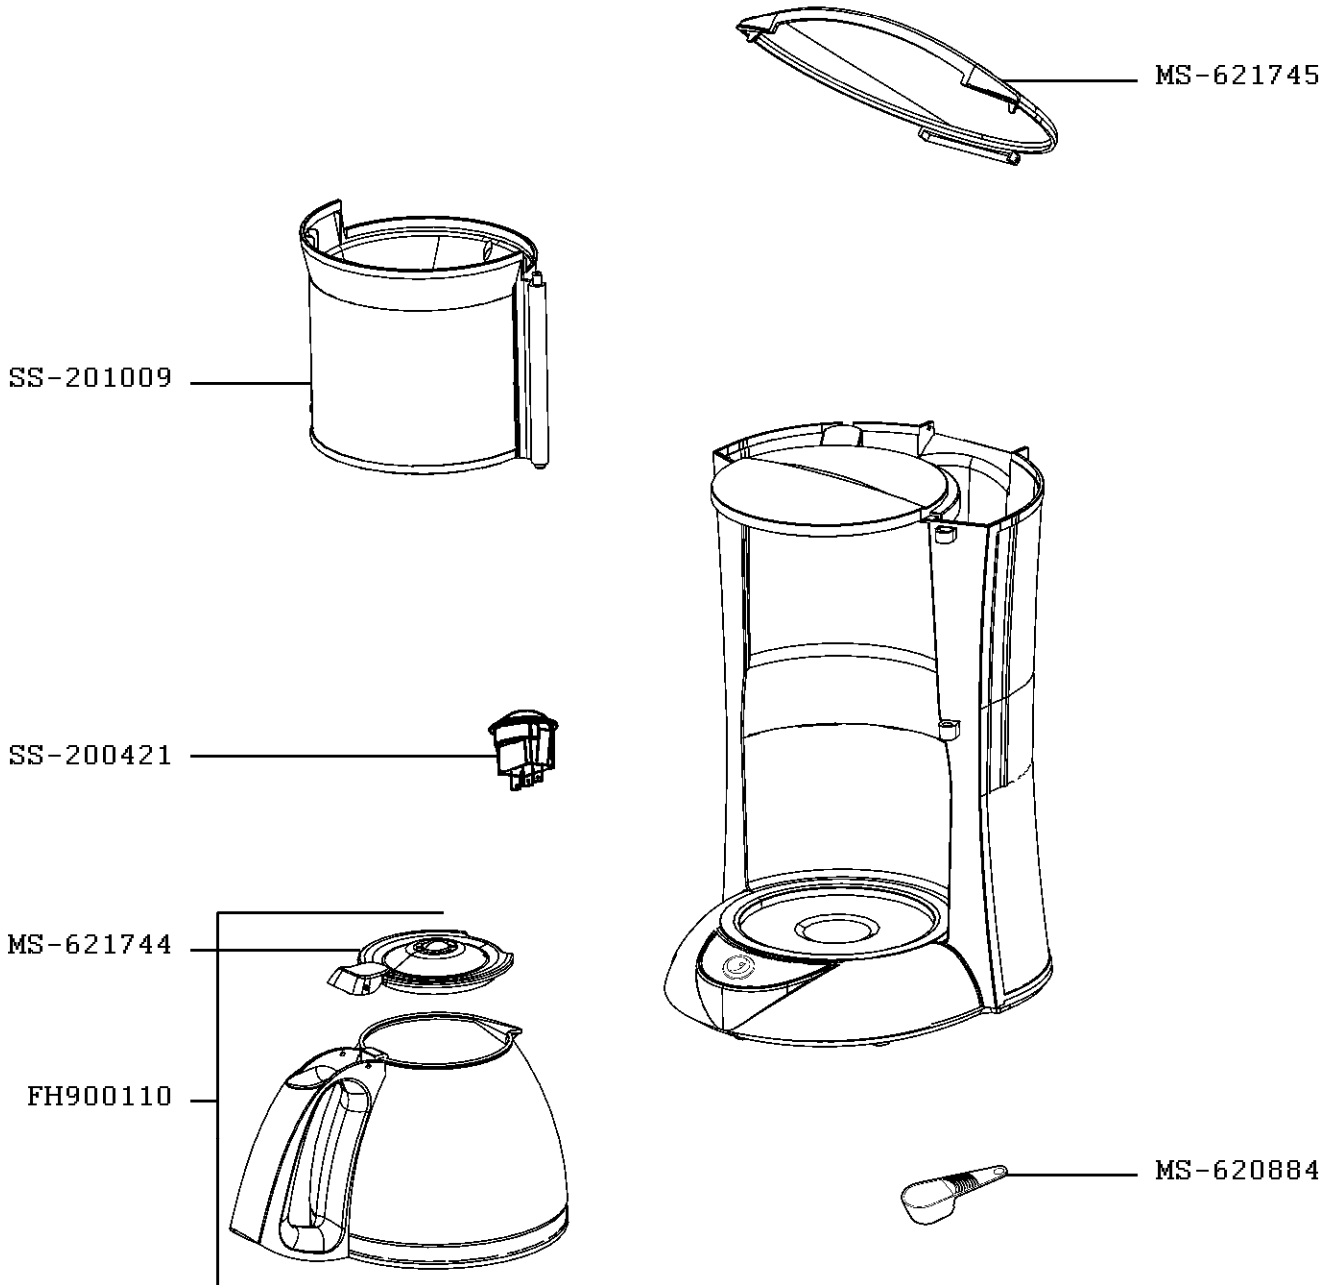

# COFFEE MAKER SUBITO

FG110510/9QB

CREATION	10/24/2011	PAGE	COUNTRY	FAMILY
EDIT	9/16/2013	1/1	AF	II