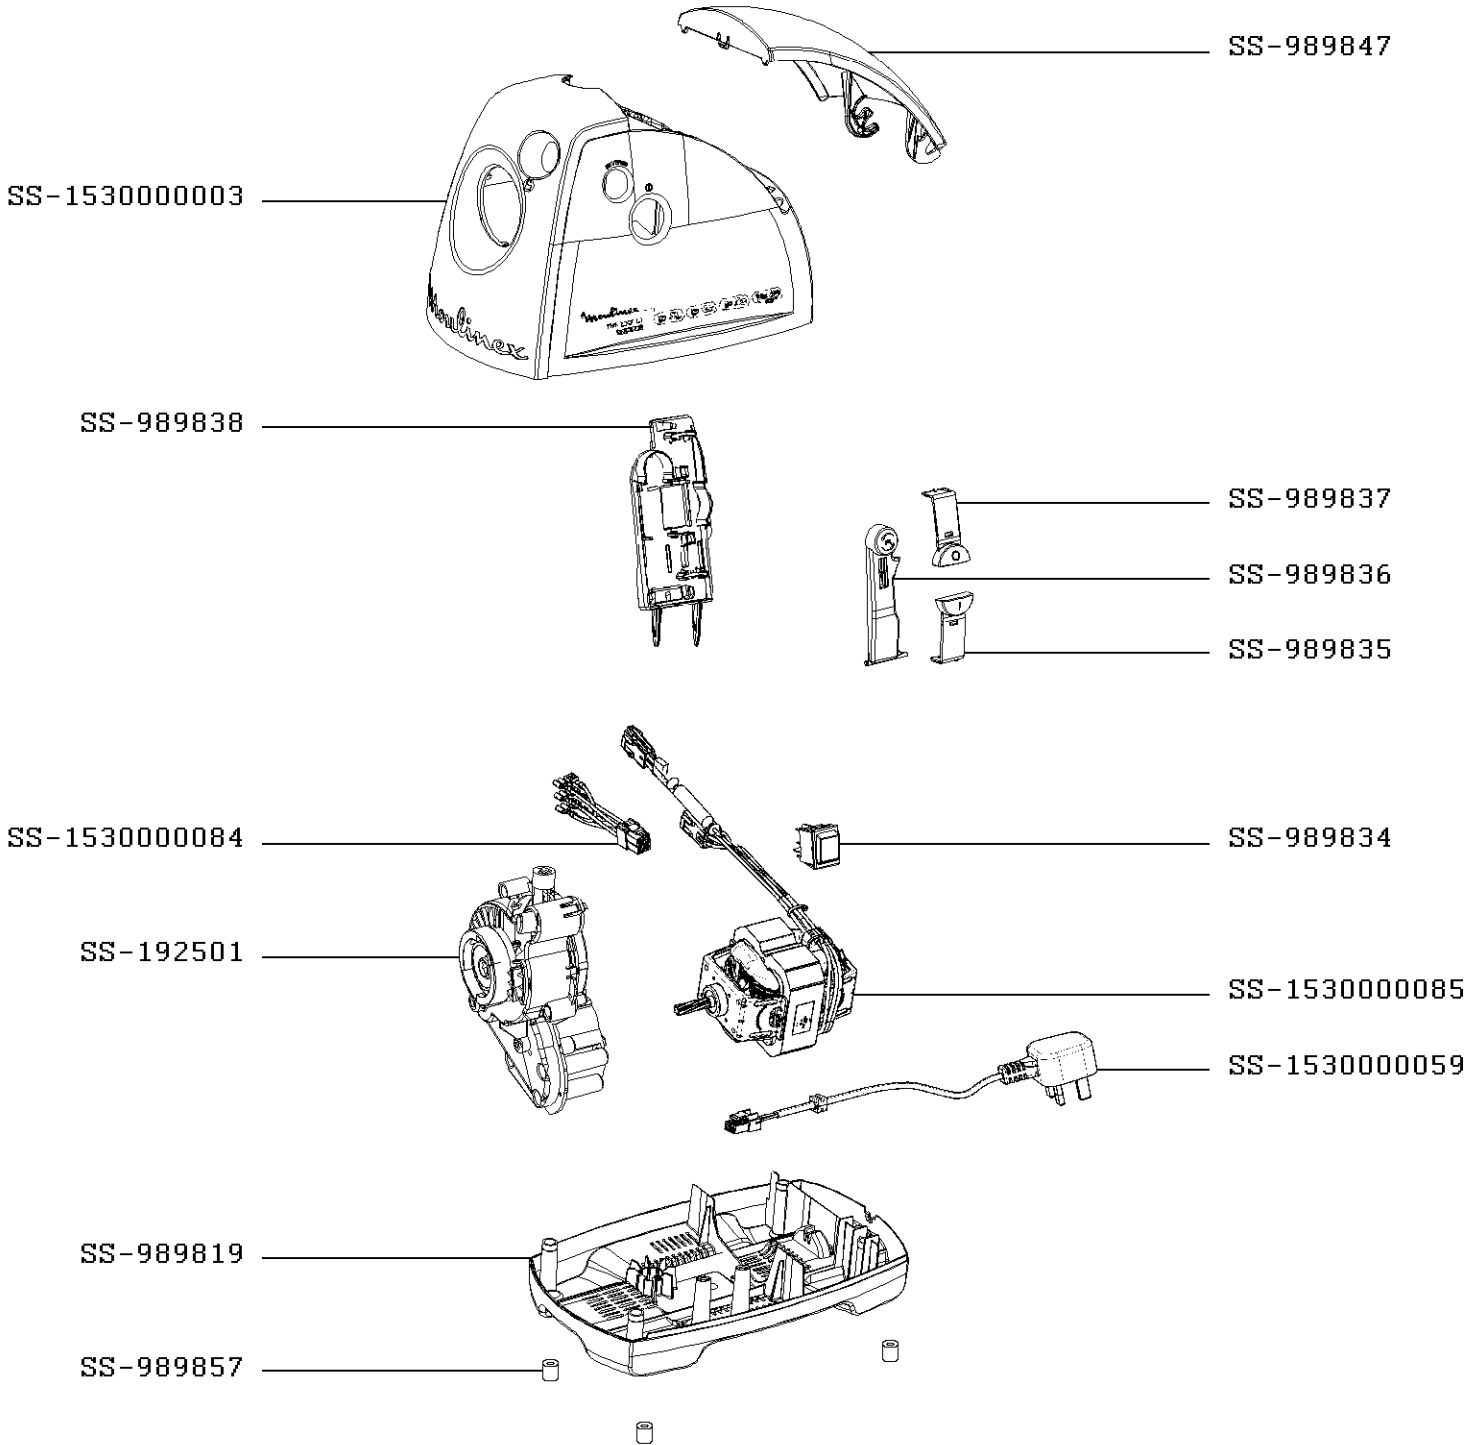

# CHOPPER HV8

ME620127/350  
2000W

CREATION	8/26/2015	PAGE	COUNTRY	FAMILY
EDIT	9/3/2015	1/2	AE	III

Moulinex

# CHOPPER HV8

ME620127/350  
2000W

CREATION	8/26/2015	PAGE	COUNTRY	FAMILY
EDIT	9/3/2015	2/2	AE	III