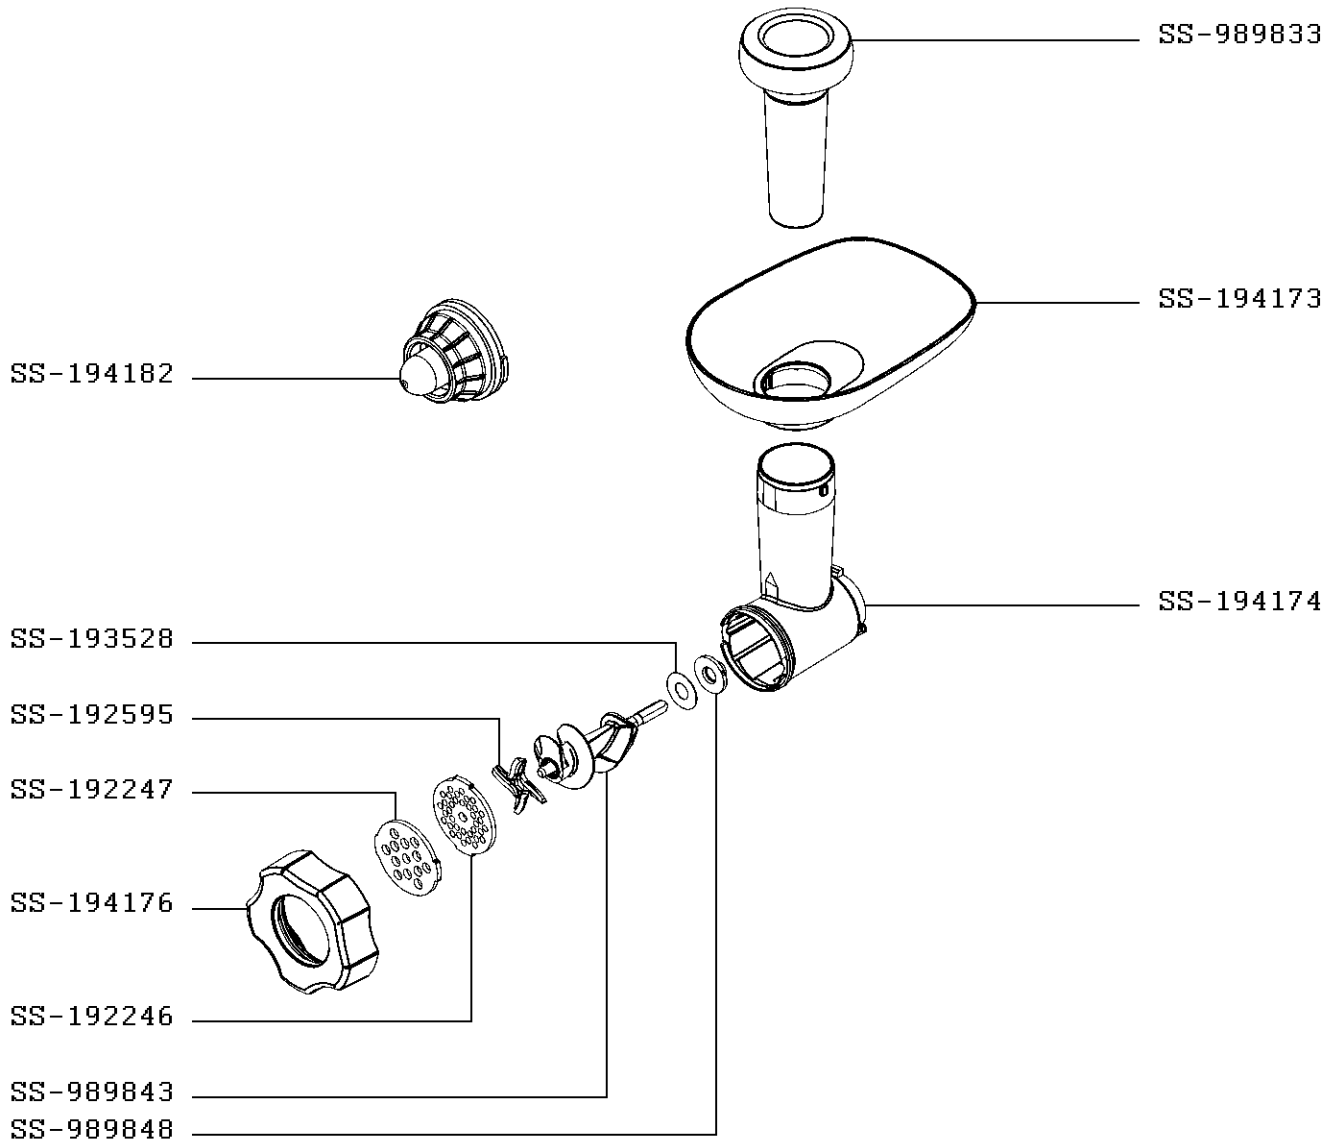

# CHOPPER HV8

ME620127/350  
2000W

CREATION	8/26/2015	PAGE	COUNTRY	FAMILY
EDIT	9/3/2015	1/2	AE	III

Moulinex

# CHOPPER HV8

ME620127/350  
2000W

CREATION	8/26/2015	PAGE	COUNTRY	FAMILY
EDIT	9/3/2015	2/2	AE	III