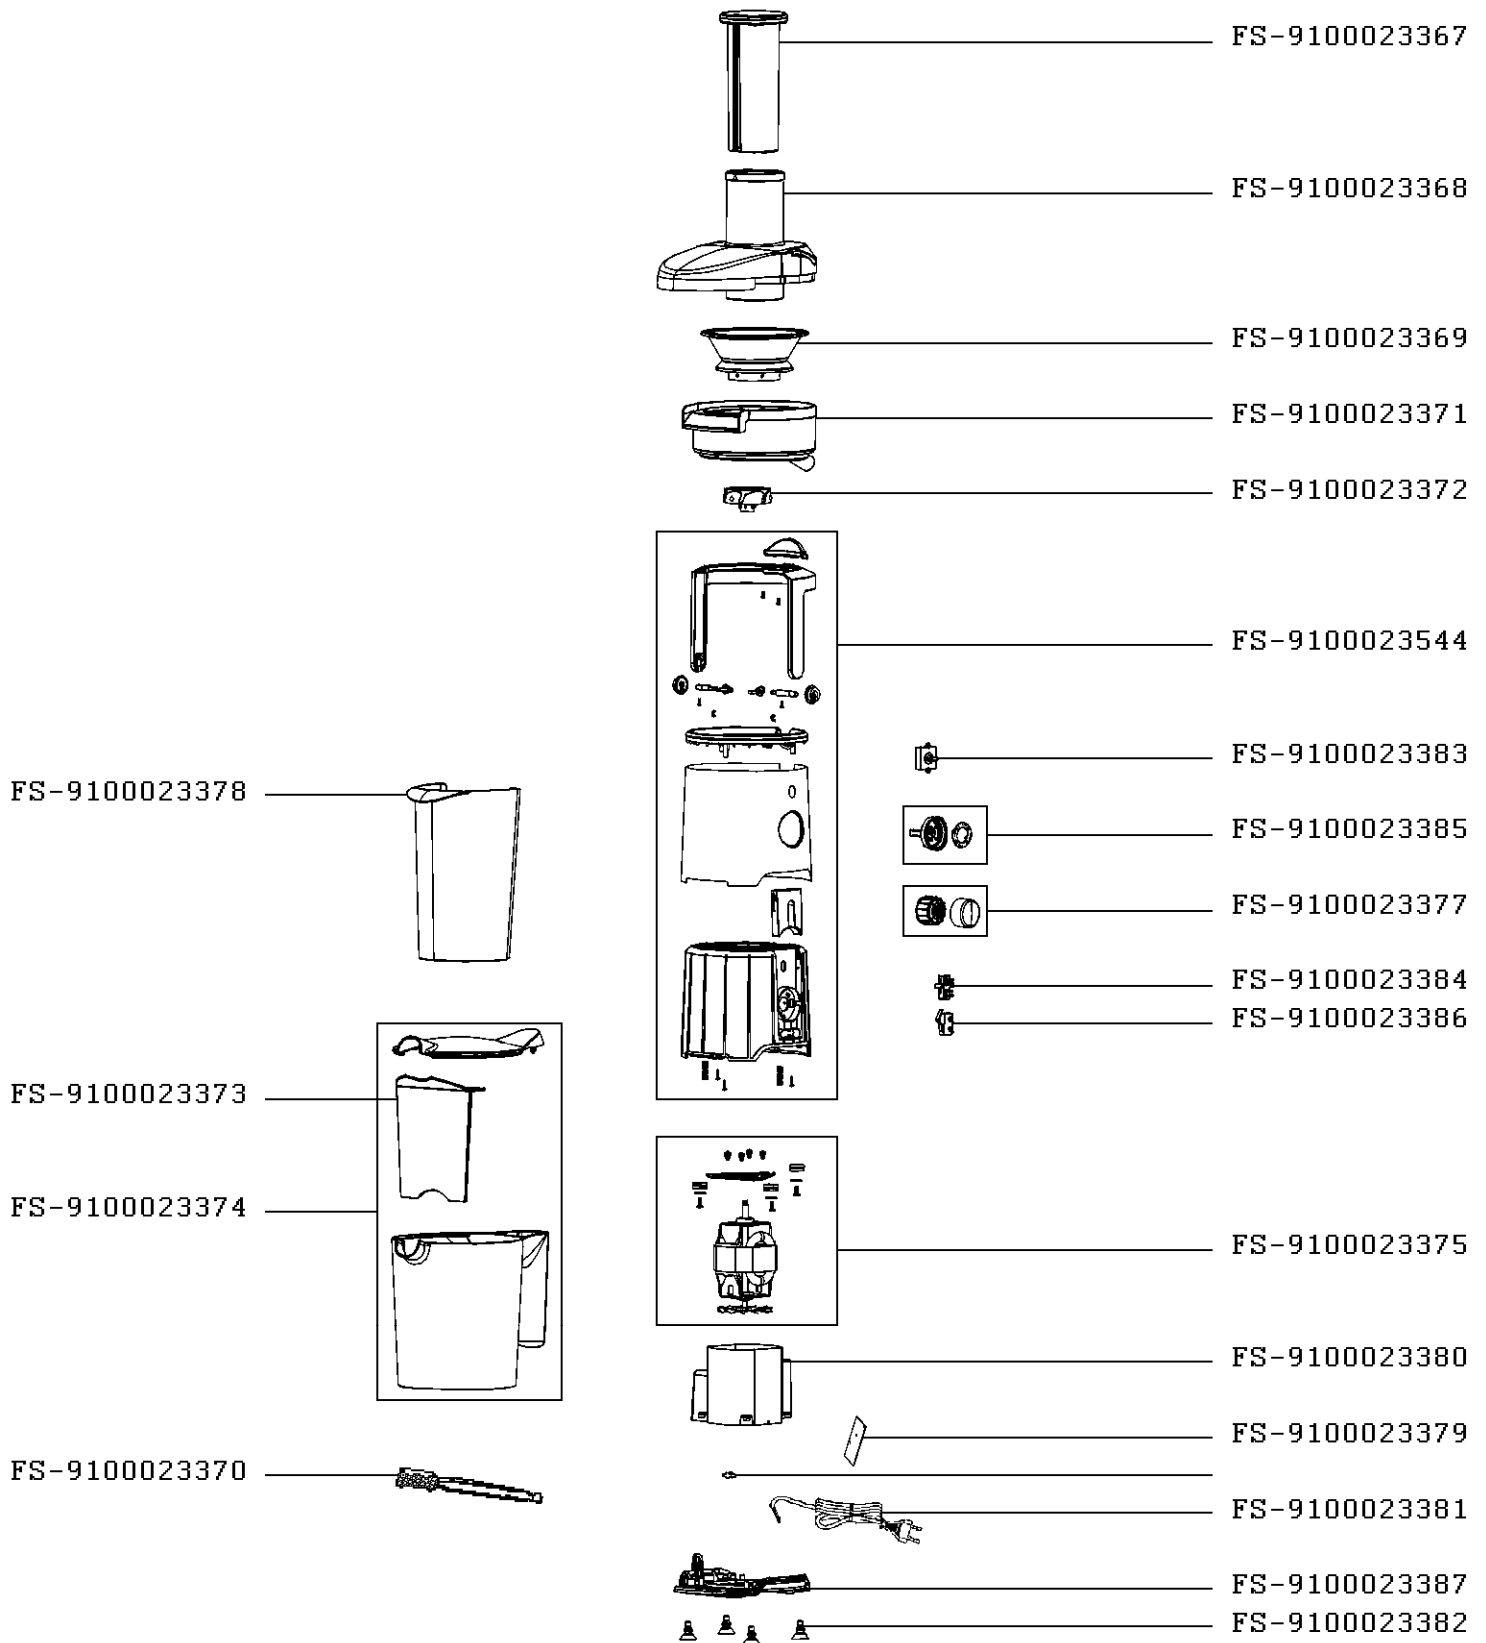

CENTRIFUGAL JUICE EXTRACTOR EASYFRUIT JUICER

JU610D10/JP

CREATION	11/3/2016	PAGE	COUNTRY	FAMILY
EDIT	12/16/2016	1/1	AT	III