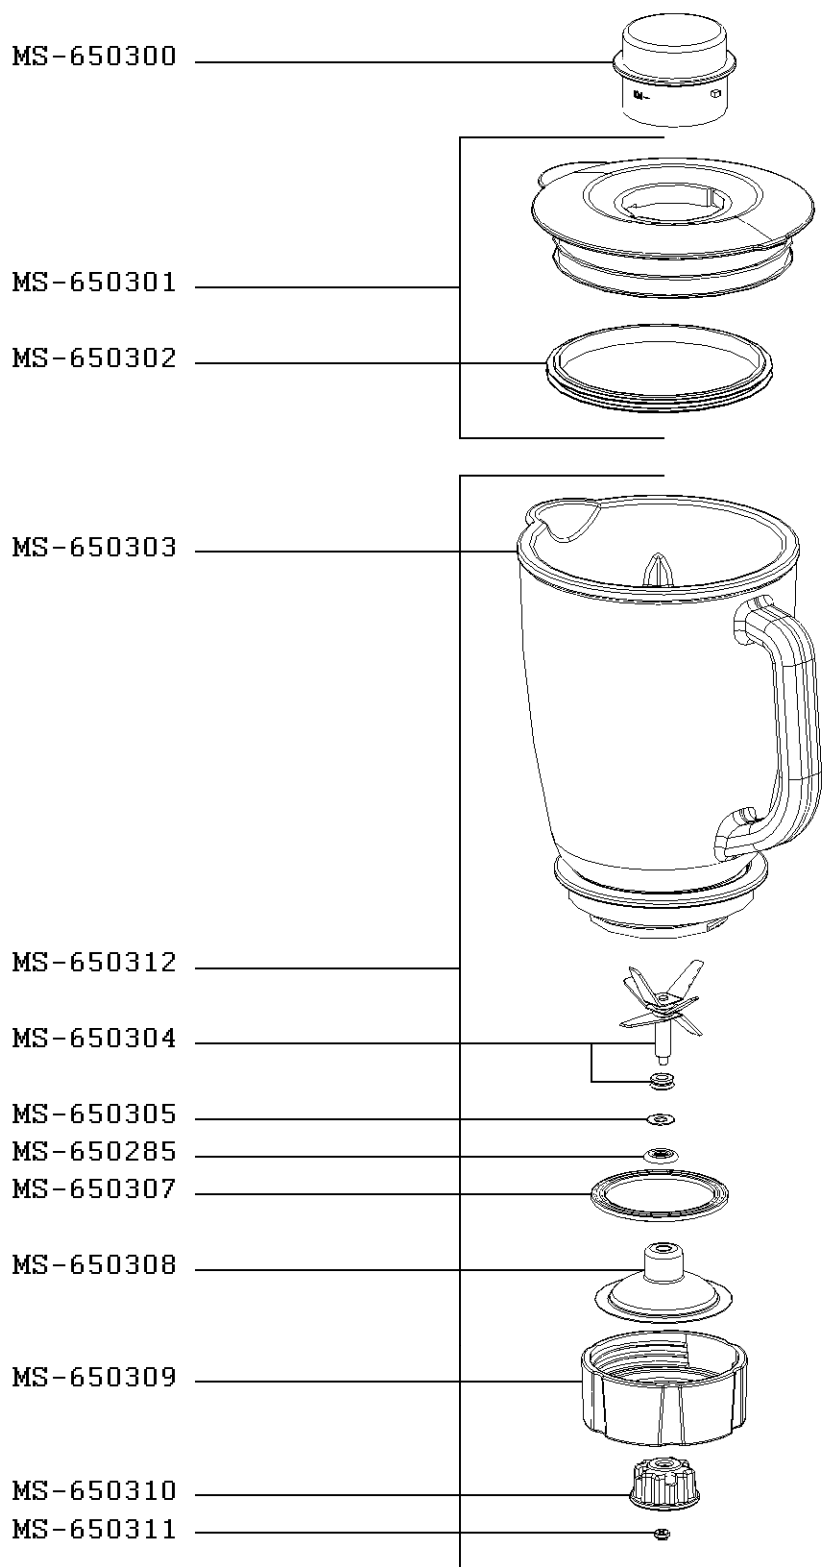

Moulinex

BLENDER PREMIUM

LM850D10/JNA
1.75L

CREATION
EDIT

10/16/2017
3/22/2019

PAGE
1/2

COUNTRY
AF

FAMILY
III