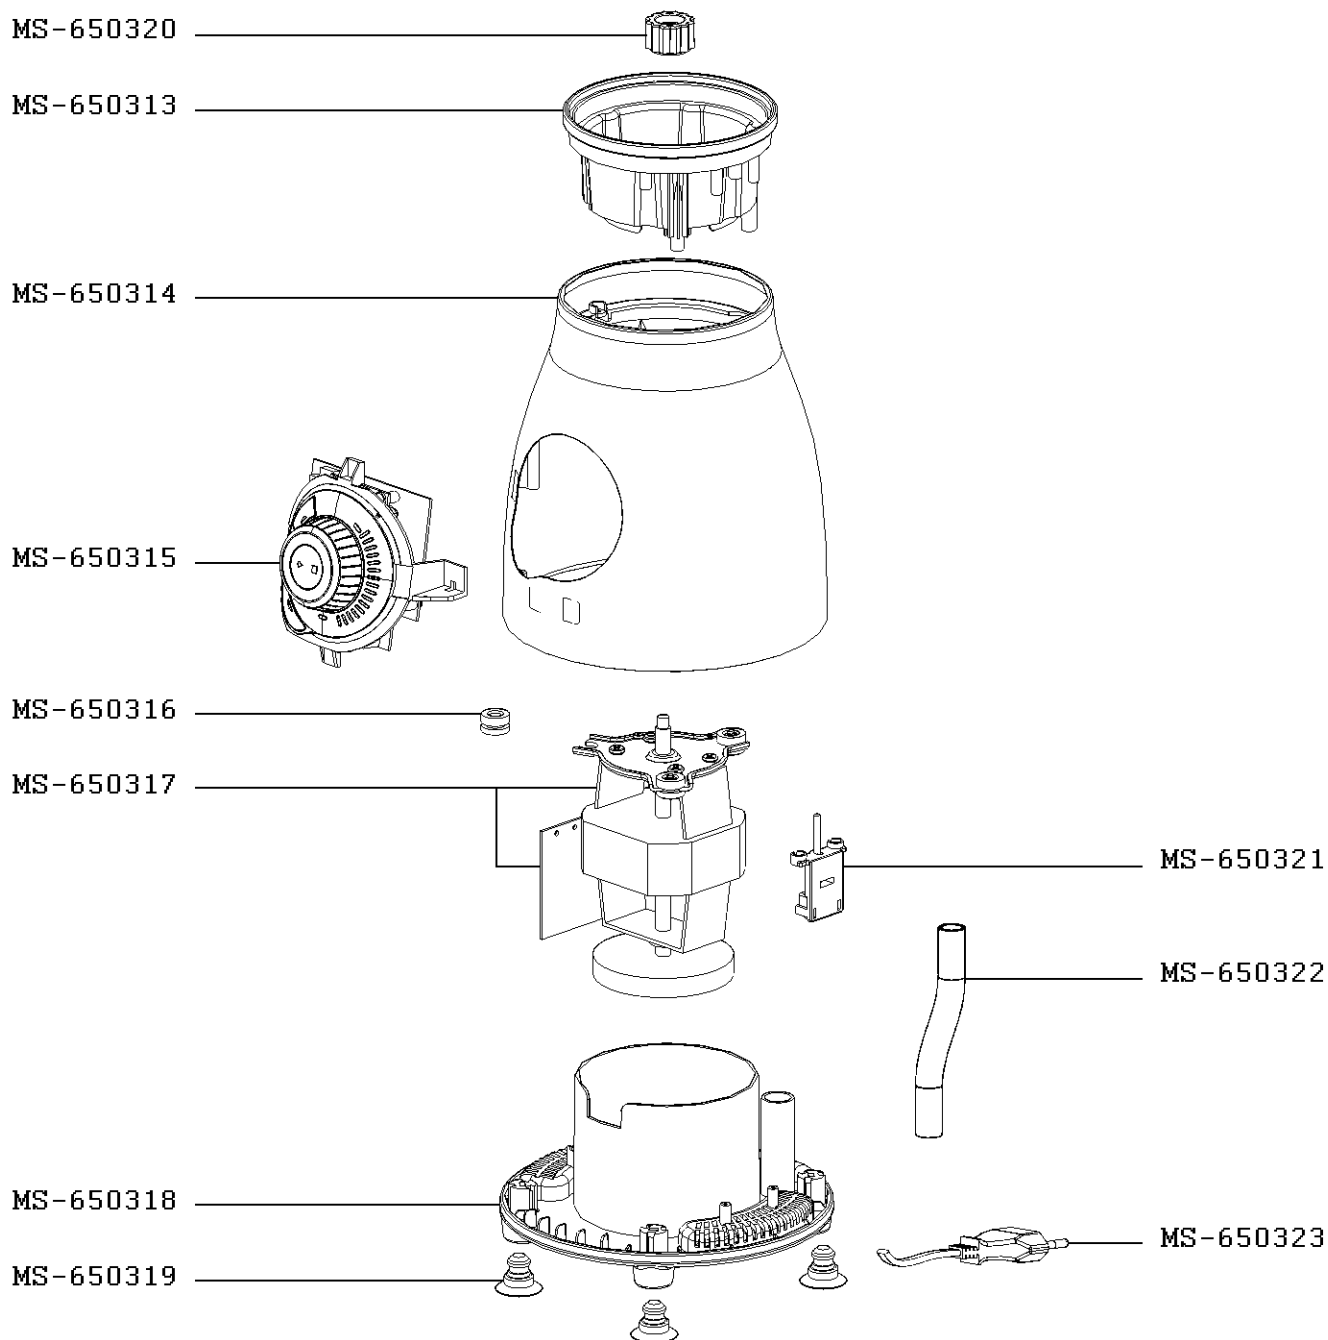

# BLENDER PREMIUM

LM850D10/JNA  
1.75L

CREATION  
EDIT

10/16/2017  
3/22/2019

PAGE  
2/2

COUNTRY  
AF

FAMILY  
III