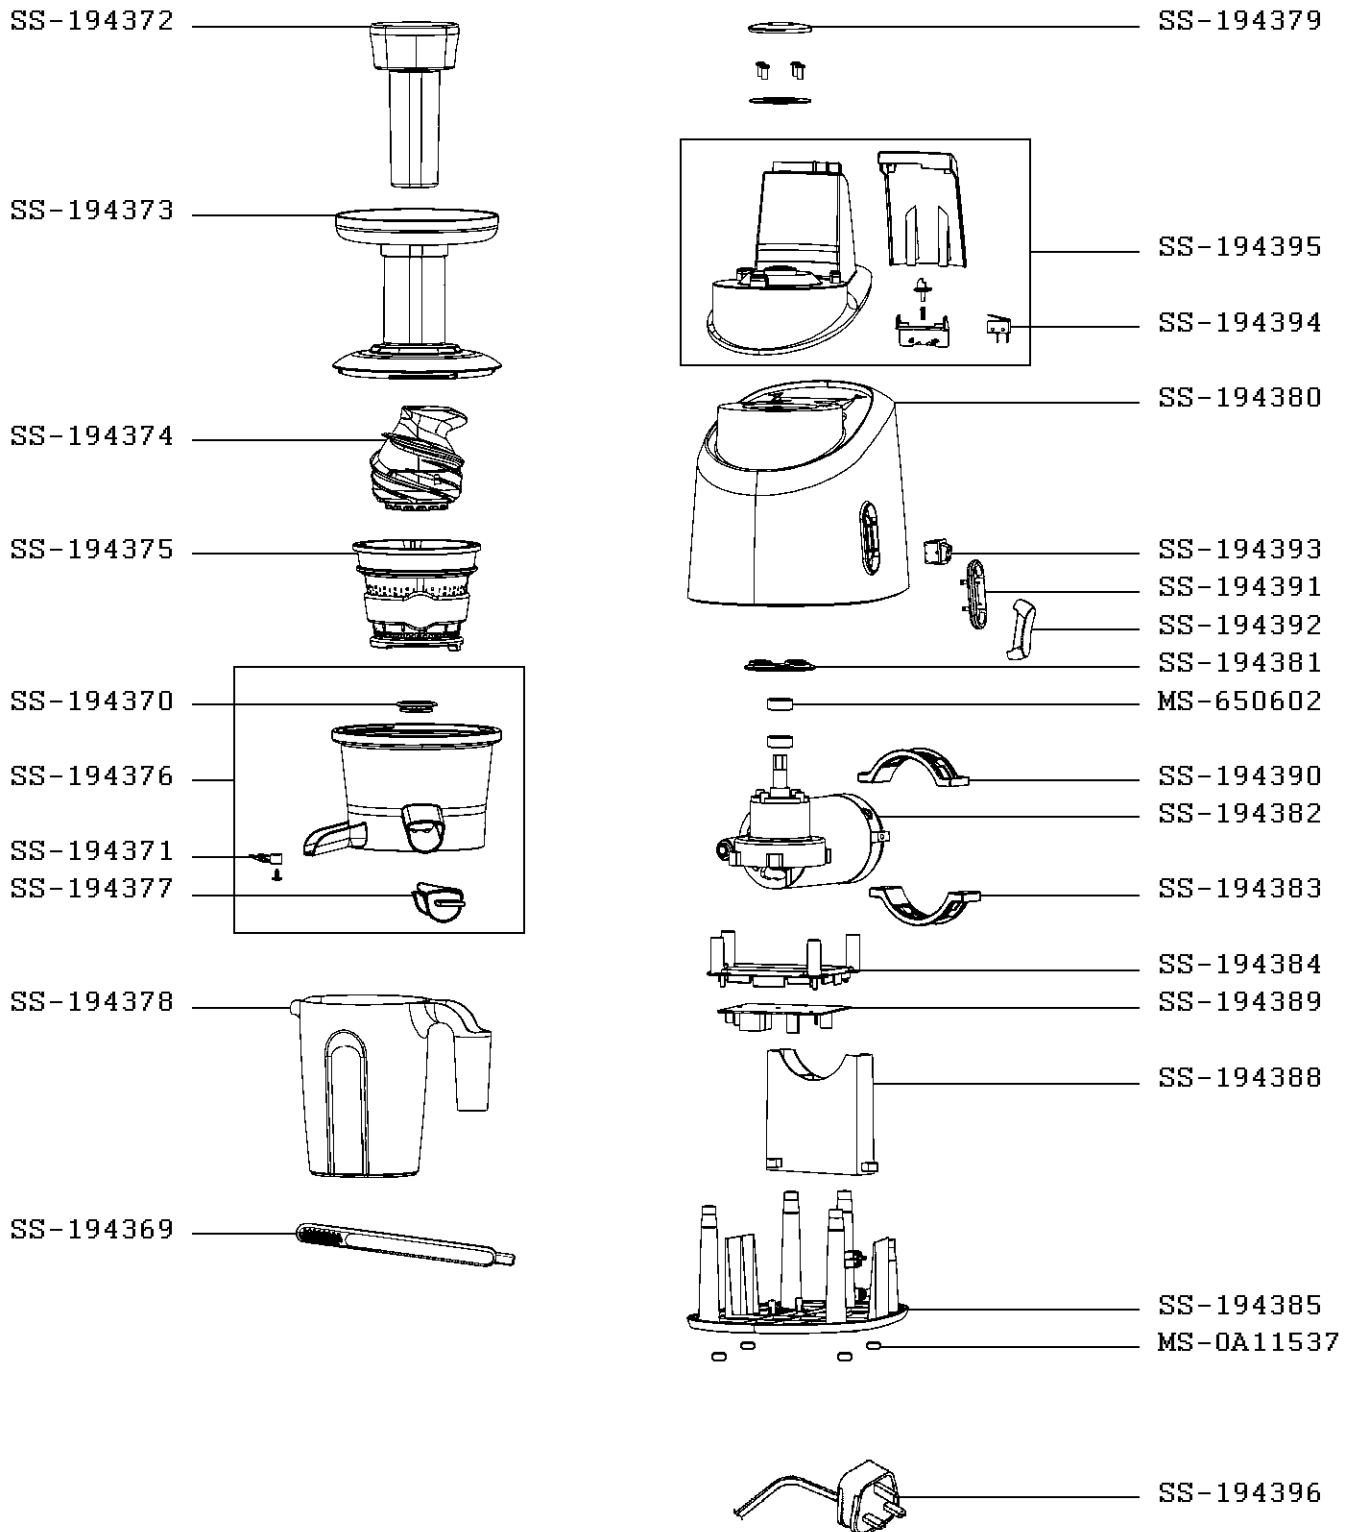

# JUICE EXTRACTOR INFINY JUICE

## ZU255B27/870

CREATION	1/5/2016	PAGE	COUNTRY	FAMILY
EDIT	12/23/2015	1/1	AE	III