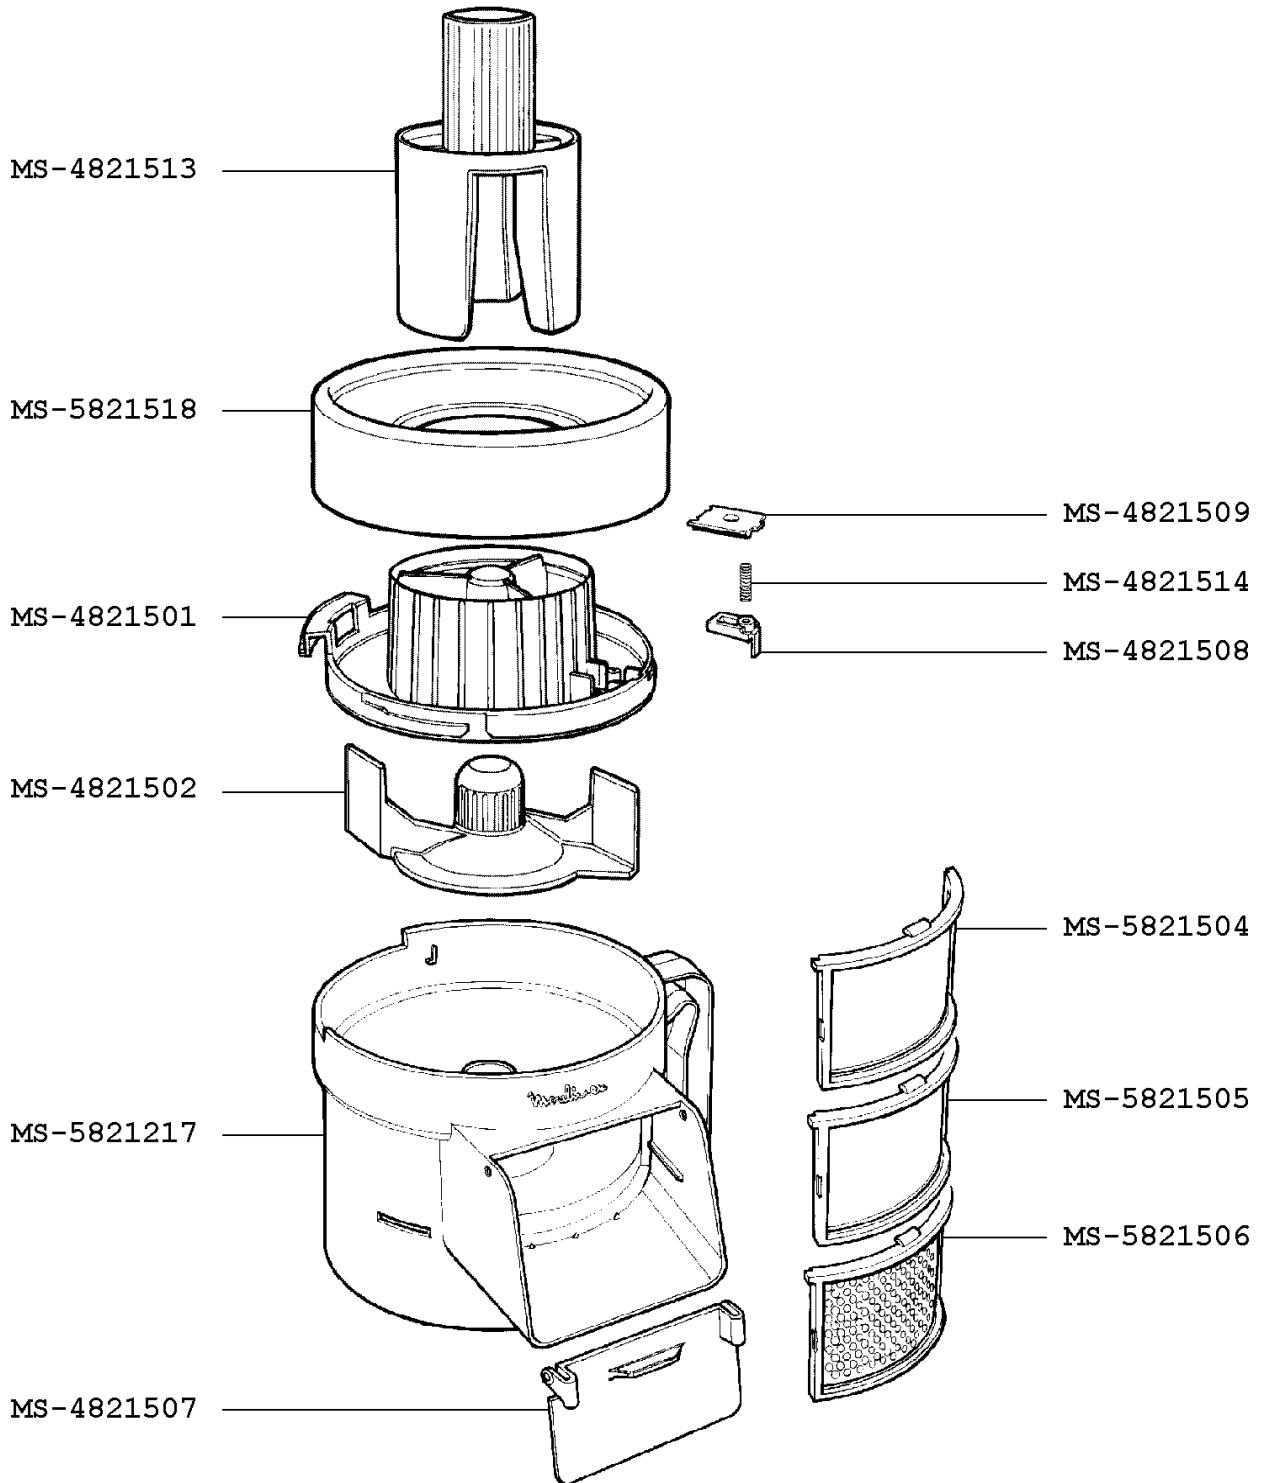

# FOOD PROCESSOR MASTERCHEF 750 DUOTRONIC

AA794V(0)

CREATION APPLIANCE	PAGE	COUNTRY	FAMILY
ISSUE EXPLODED DIAGRAM12/1/2003	4/5	FR	III

Moulinex