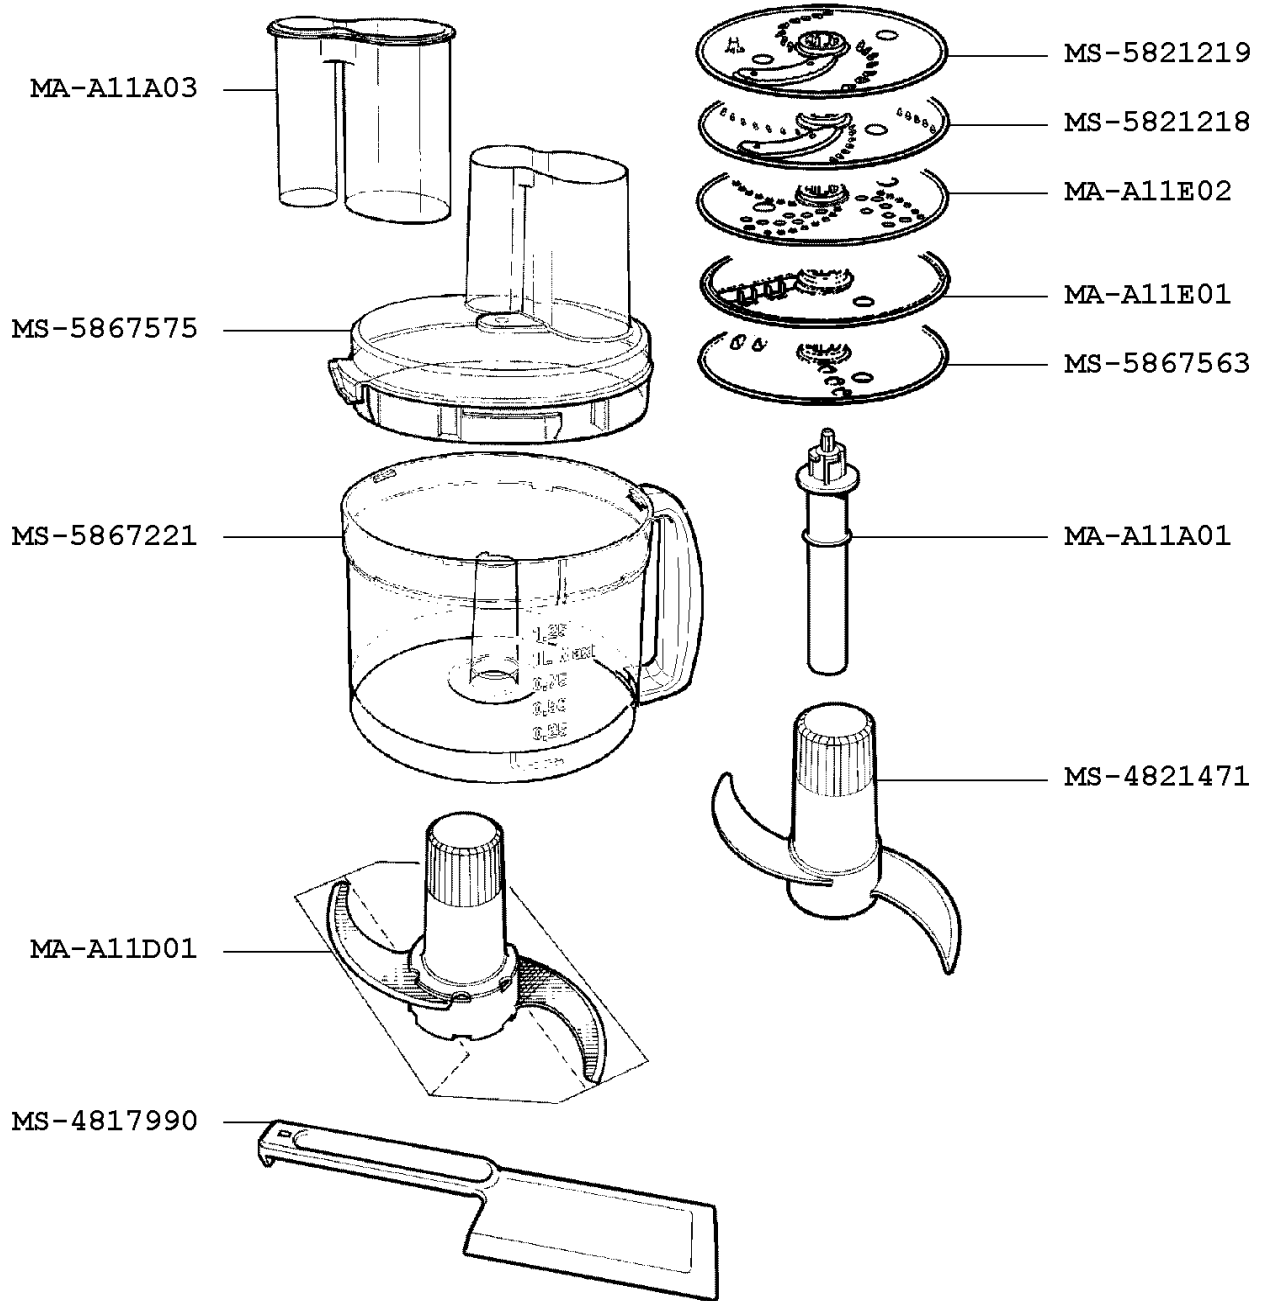

Moulinex

FOOD PROCESSOR MASTERCHEF 750 DUOTRONIC

AA794V(0)

CREATION APPLIANCE ISSUE EXPLODED DIAGRAM12/1/2003	PAGE 1/5	COUNTRY FR	FAMILY III