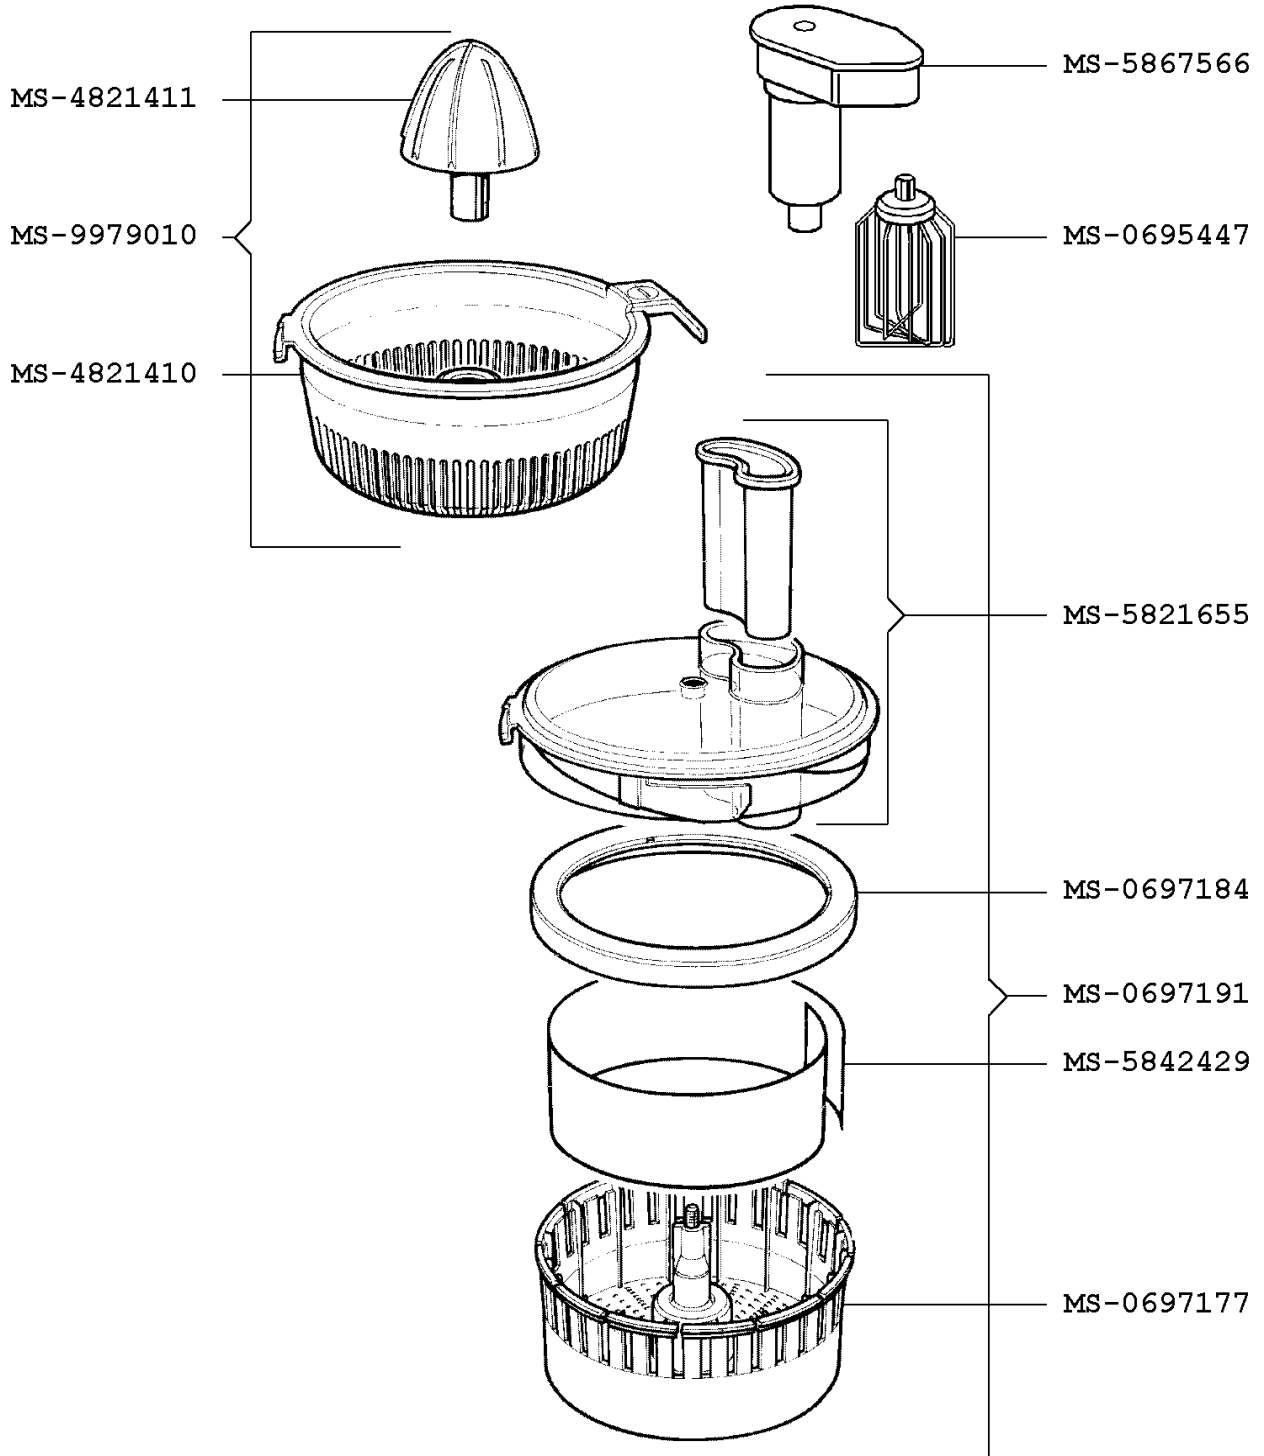

Moulinex

FOOD PROCESSOR MASTERCHEF 750 DUOTRONIC

AA794V(0)

CREATION APPLIANCE ISSUE EXPLODED DIAGRAM12/1/2003	PAGE 3/5	COUNTRY FR	FAMILY III