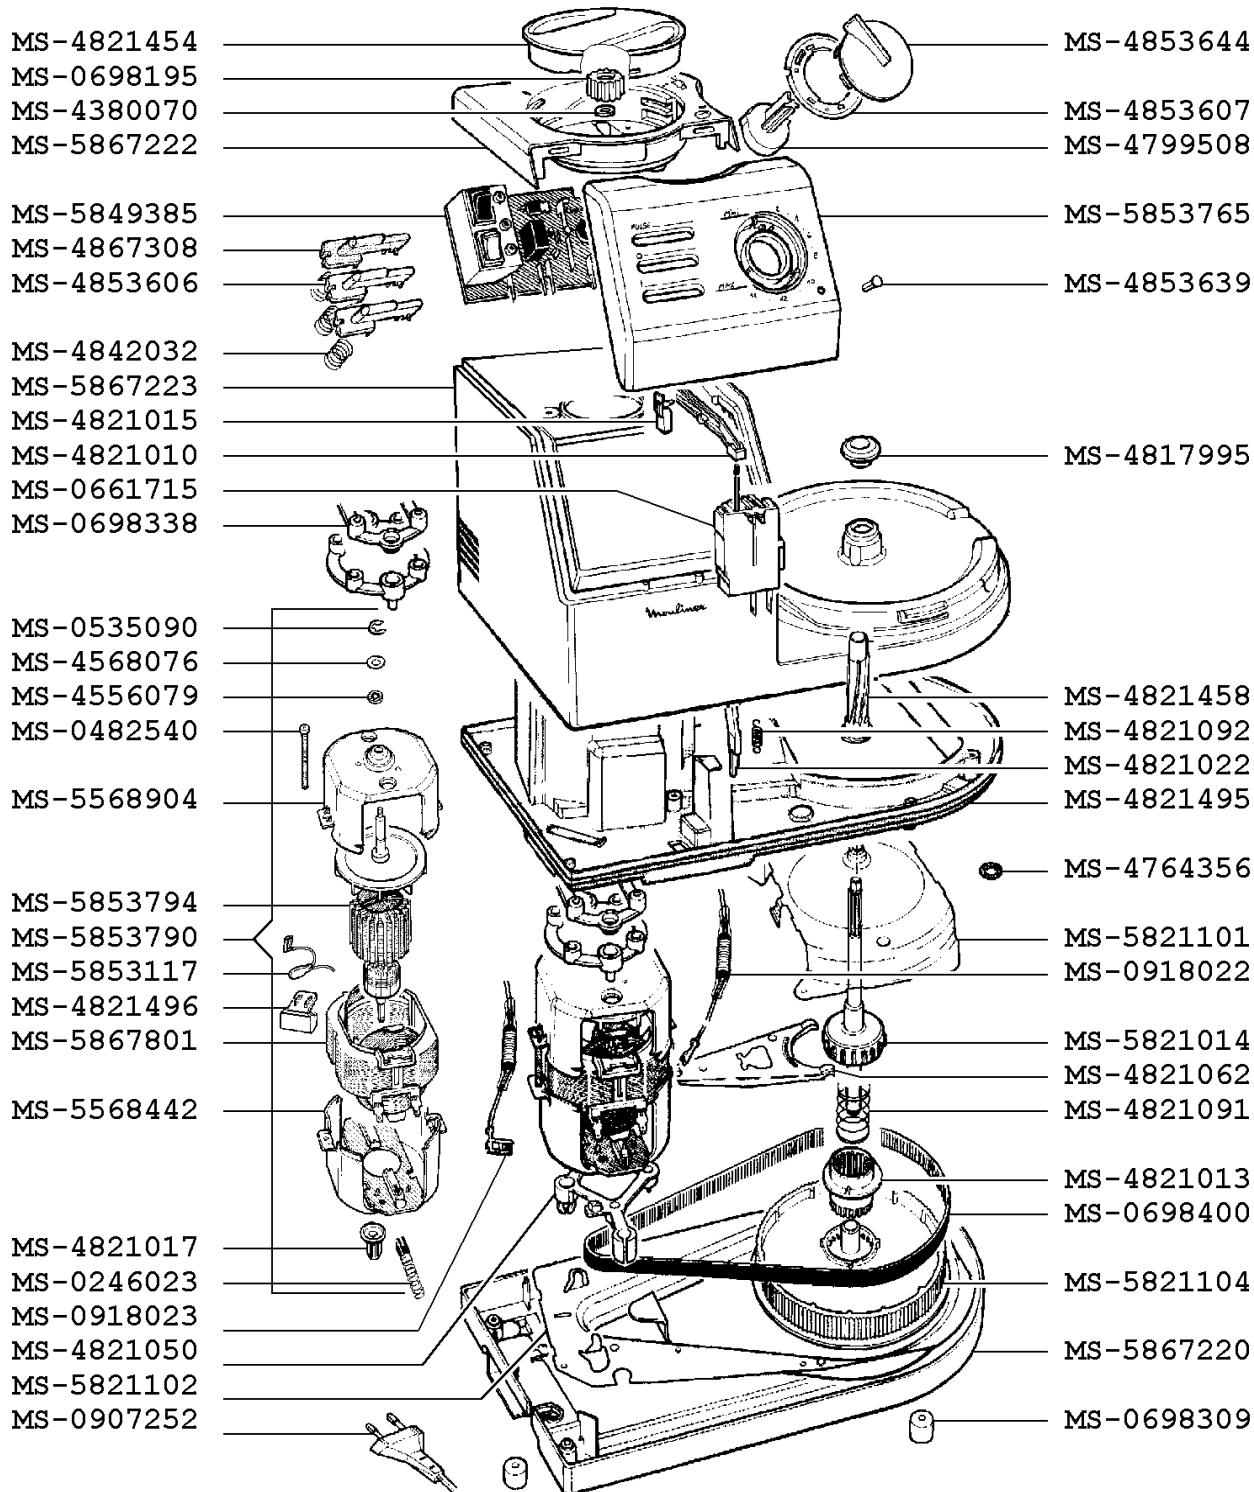

Moulinex

FOOD PROCESSOR MASTERCHEF 750 DUOTRONIC

AA794V(0)

CREATION APPLIANCE	PAGE	COUNTRY	FAMILY
ISSUE EXPLODED DIAGRAM12/1/2003	5/5	FR	III