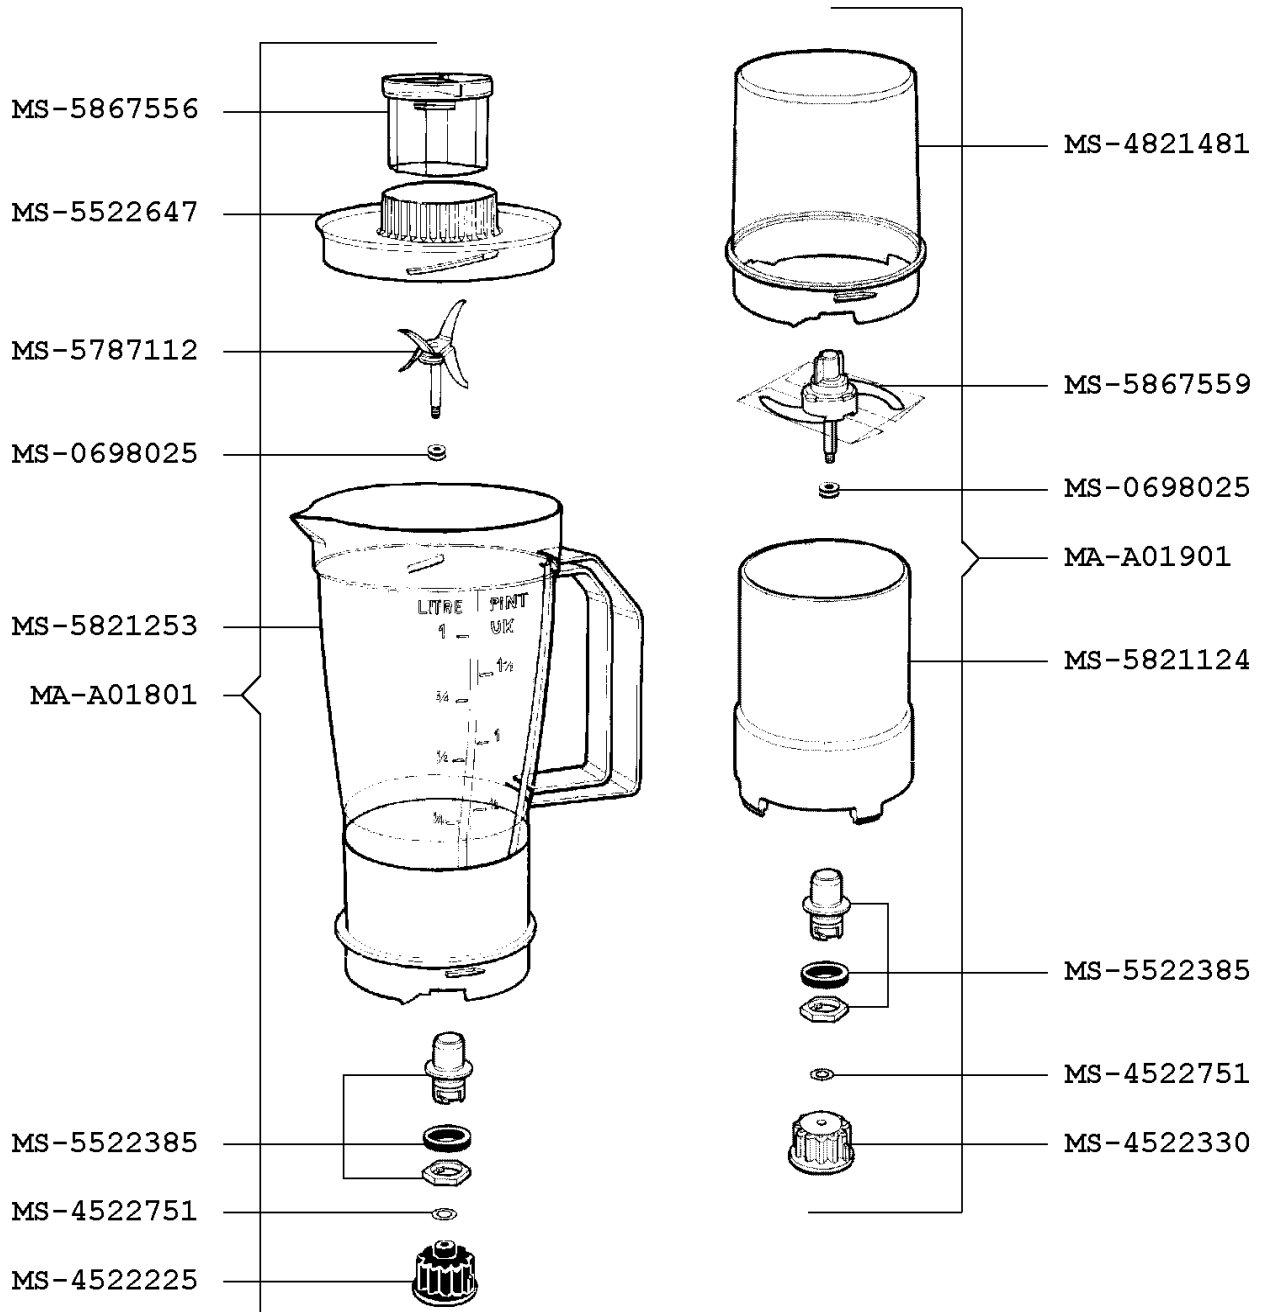

# FOOD PROCESSOR MASTERCHEF 750 DUOTRONIC

AA794V(0)

CREATION APPLIANCE	PAGE	COUNTRY	FAMILY
ISSUE EXPLODED DIAGRAM12/1/2003	2/5	FR	III

Moulinex