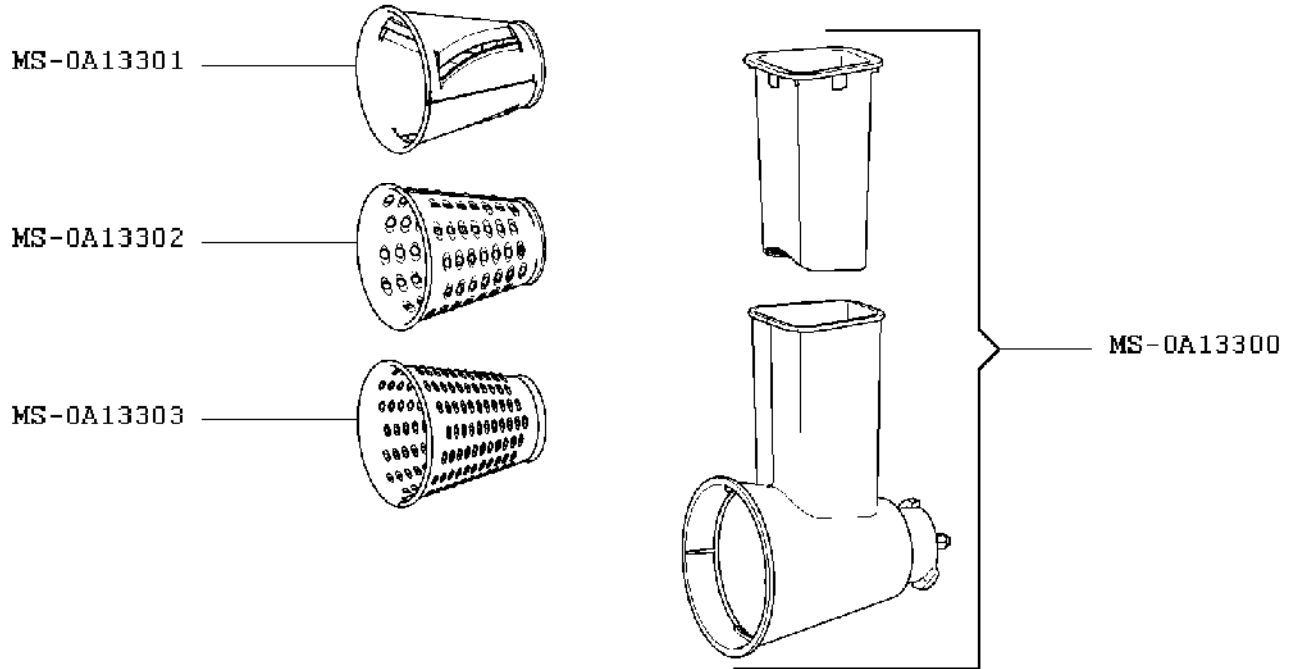

FOOD PROCESSOR MASTERCHEF GOURMET

QA403G27/6R0

FOOD PROCESSOR MASTERCHEF GOURMET

QA403G27/6R0

FOOD PROCESSOR MASTERCHEF GOURMET

QA403G27/6R0

MS-0A13240

MS-0A13243

MS-0A13244

MS-0A13242

MS-0A13241

FOOD PROCESSOR MASTERCHEF GOURMET

QA403G27/6R0