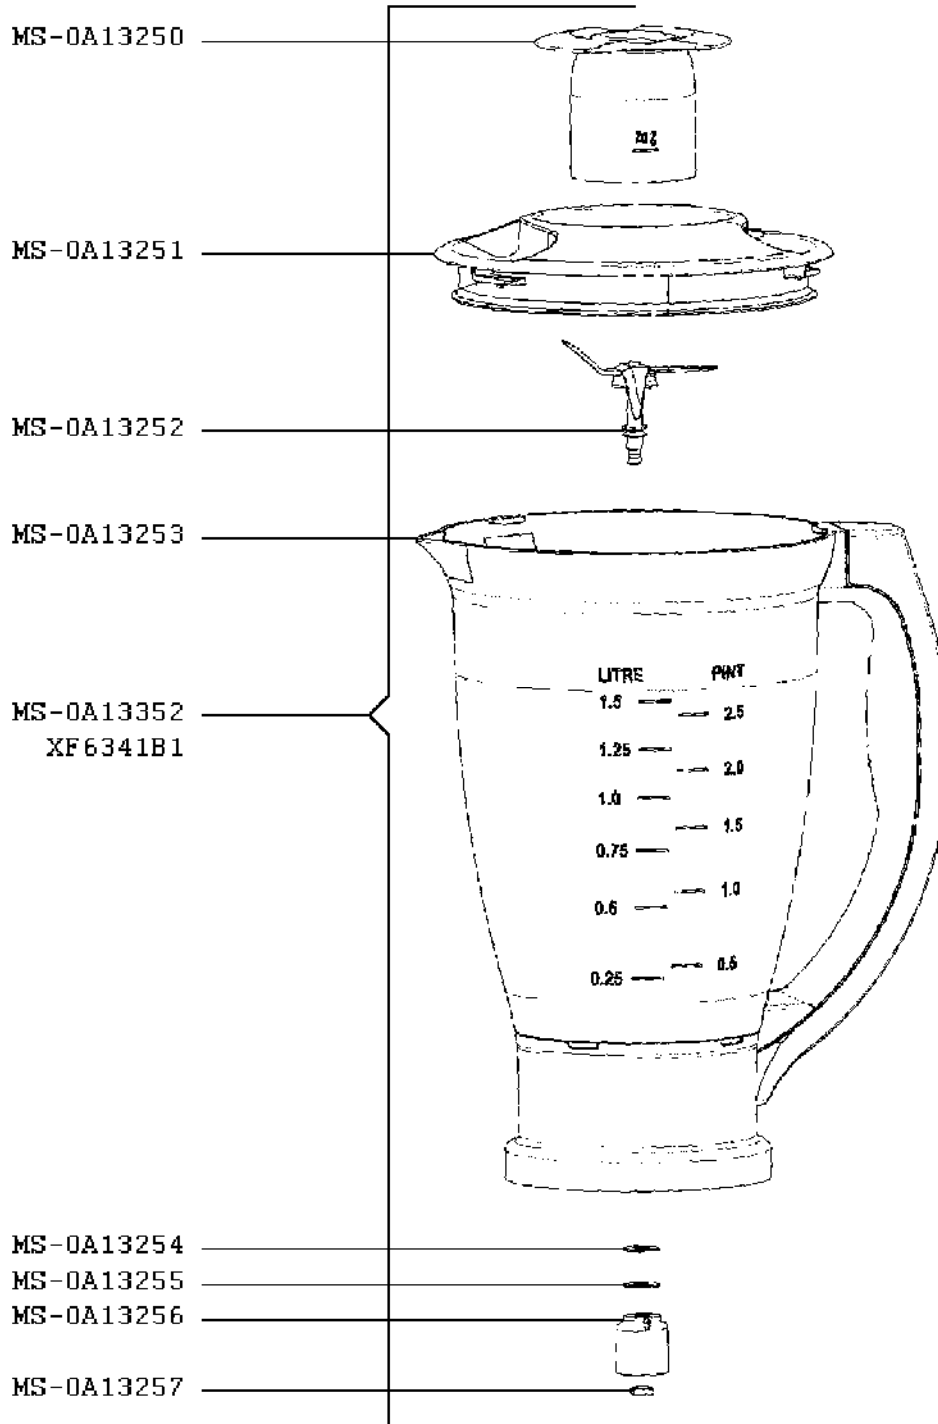

FOOD PROCESSOR MASTERCHEF GOURMET

QA403G27/6R0

FOOD PROCESSOR MASTERCHEF GOURMET

QA403G27/6R0

FOOD PROCESSOR MASTERCHEF GOURMET

QA403G27/6R0

MS-0A13240

MS-0A13243

MS-0A13244

MS-0A13242

MS-0A13241

FOOD PROCESSOR MASTERCHEF GOURMET

QA403G27/6R0