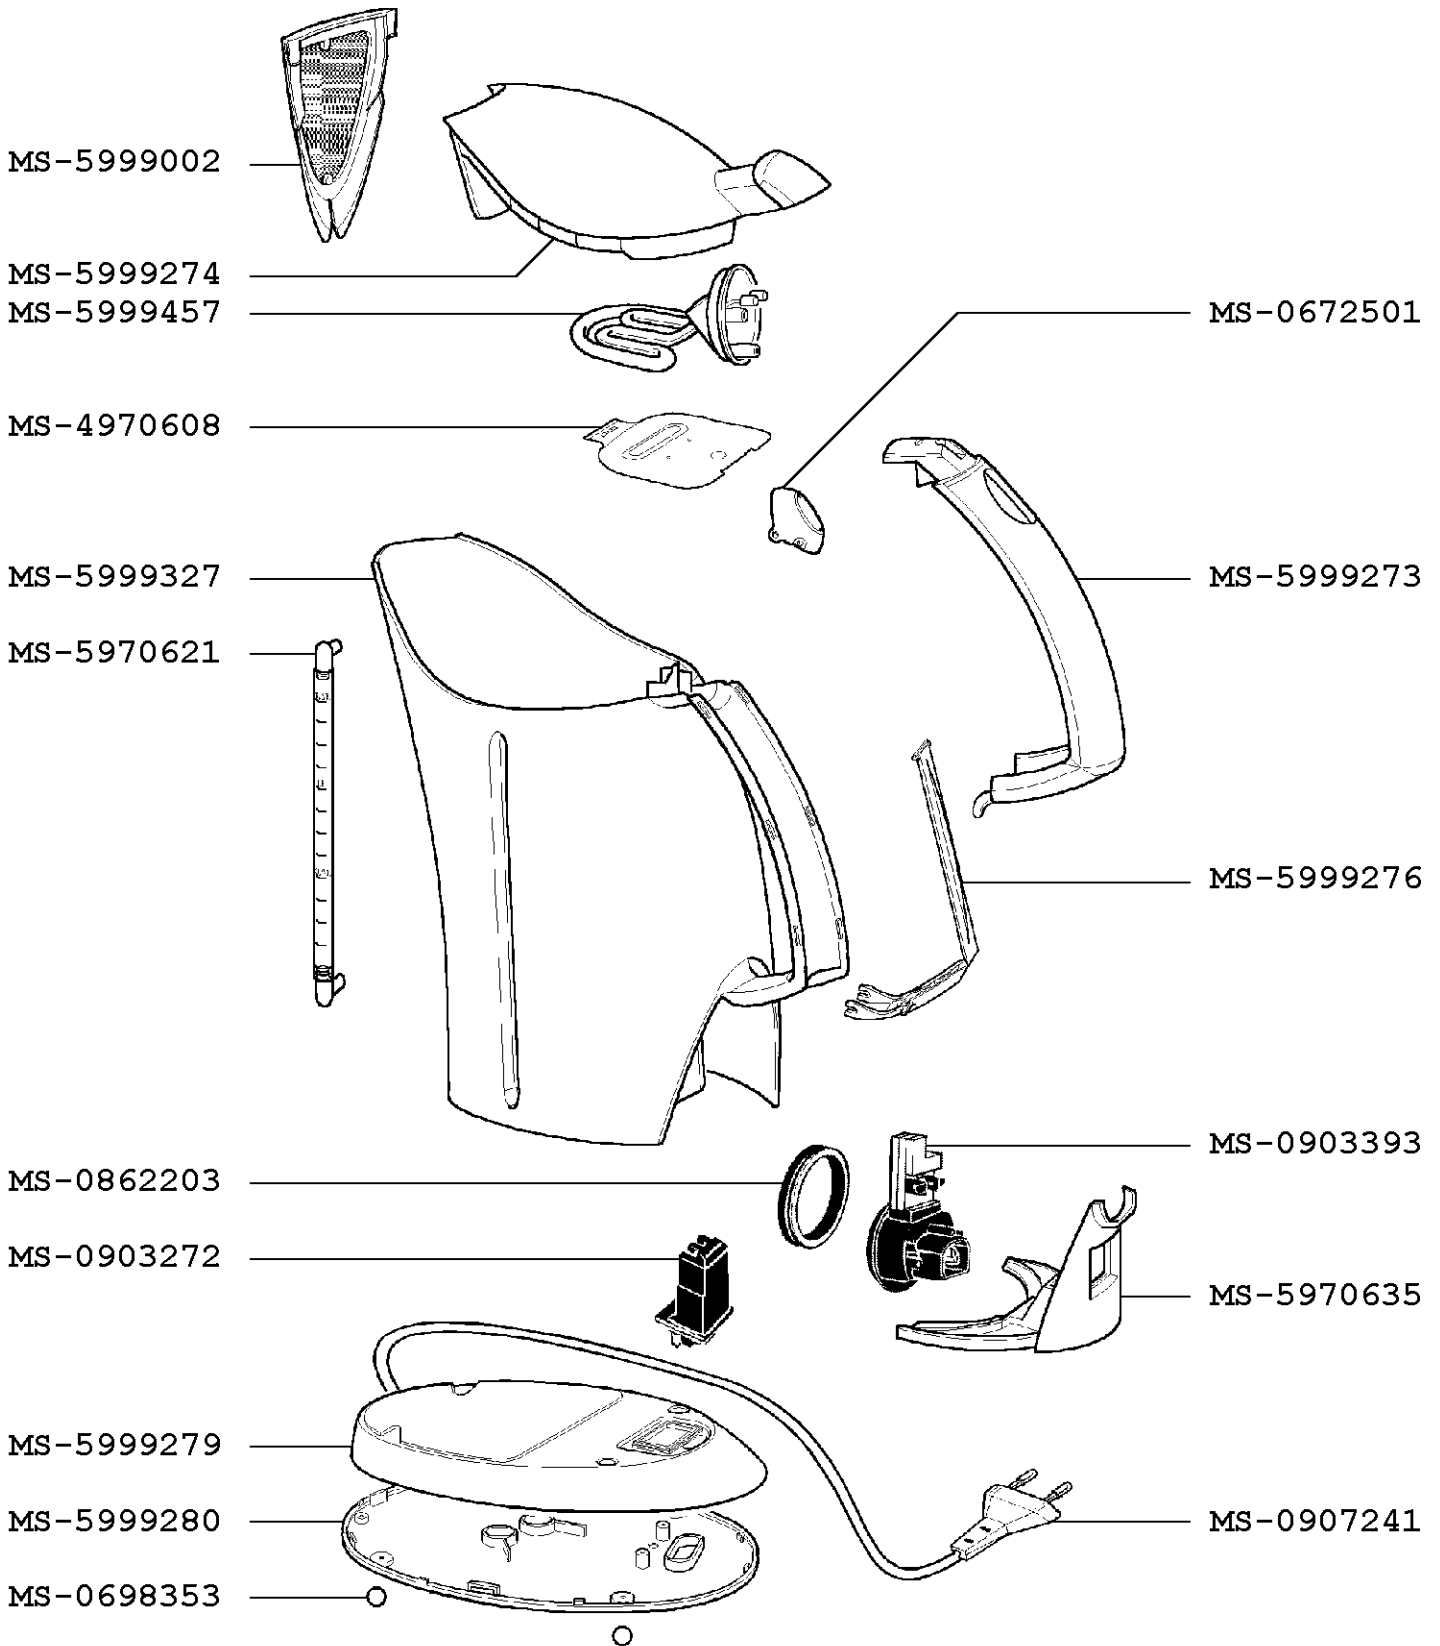

Moulinex

# KETTLE AQUALIA CORDLESS

AAZ141(0)

CREATION  
EDIT

12/1/2003

PAGE  
1/1

COUNTRY  
BE

FAMILY  
L