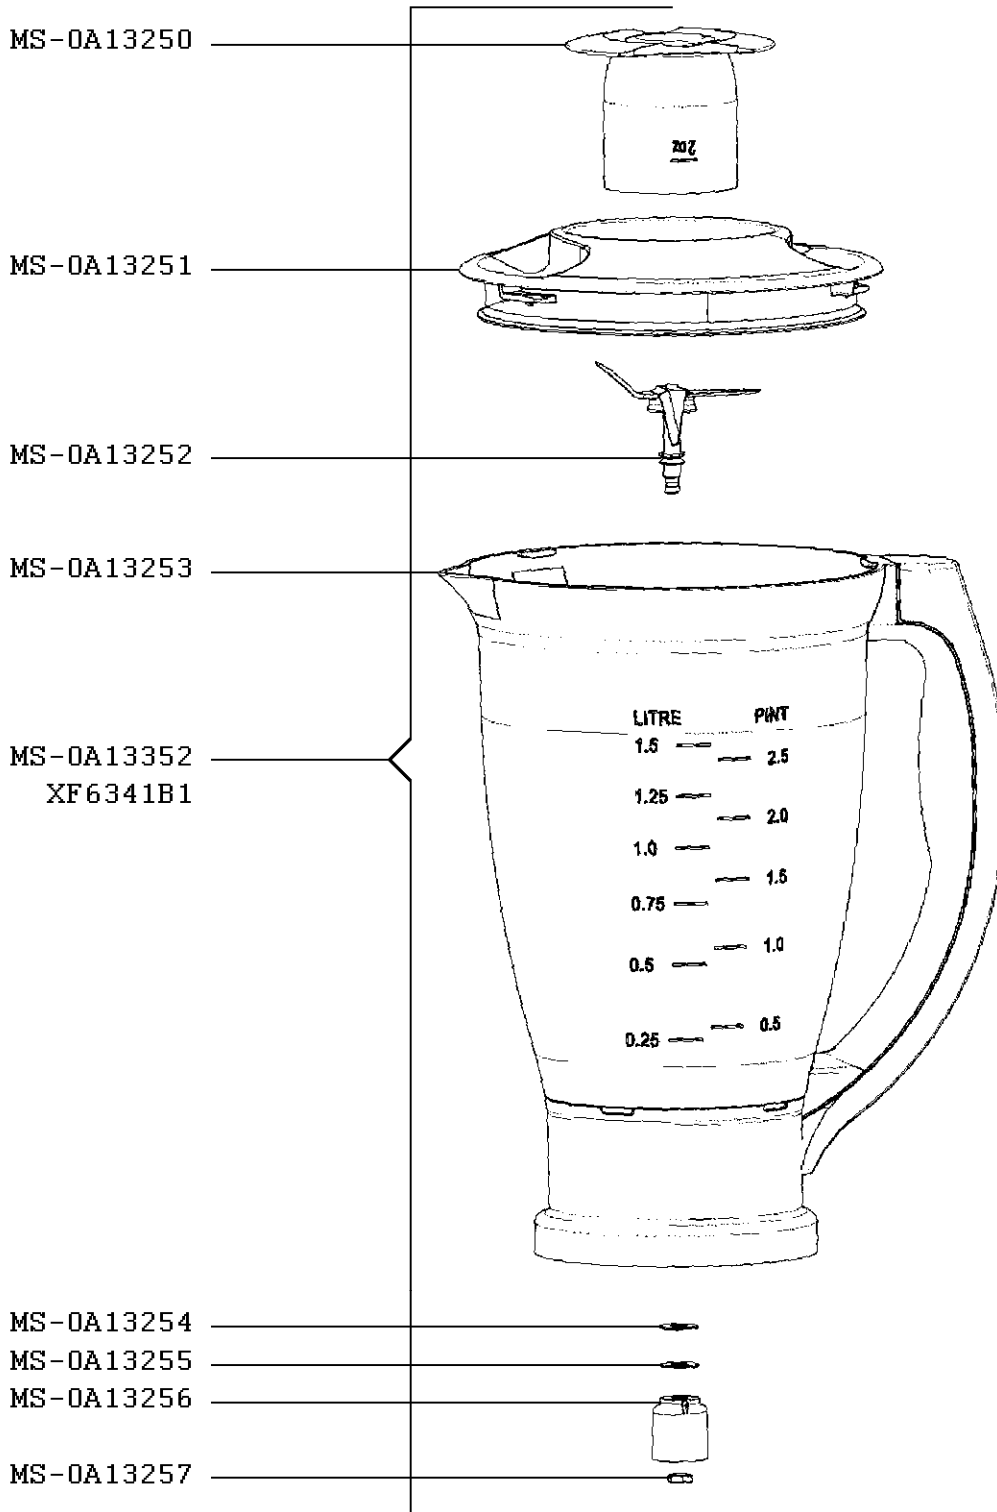

5/2/2012
7/4/2012

PAGE
3/6

COUNTRY
AF

FAMILY
III

Moulinex

FOOD PROCESSOR MASTERCHEF GOURMET

QA405G25/6R0

CREATION
EDIT