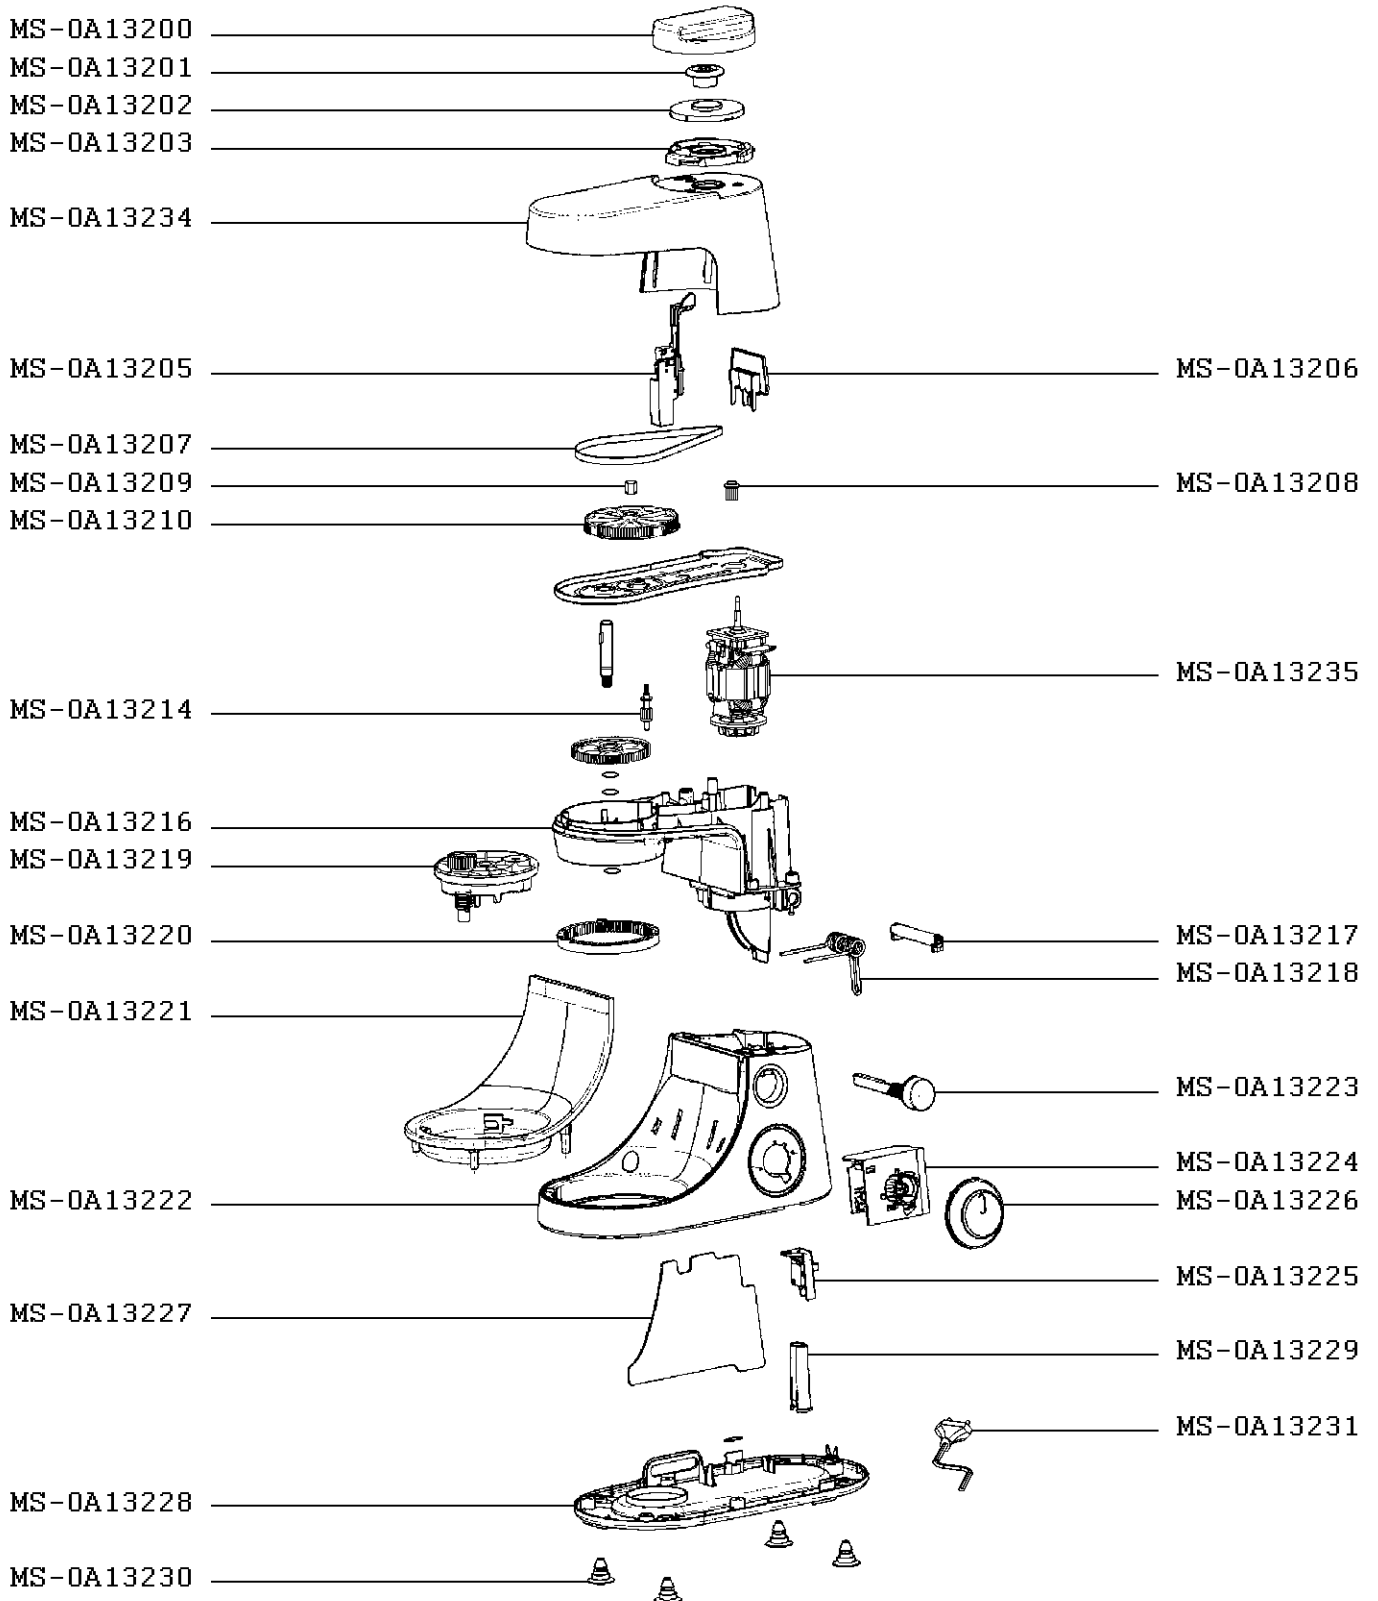

MS-0A13243

MS-0A13244

MS-0A13242

MS-0A13241

CREATION	5/2/2012	PAGE	COUNTRY	FAMILY
EDIT	7/4/2012	5/6	AF	III

Moulinex

FOOD PROCESSOR MASTERCHEF GOURMET

QA405G25/6R0