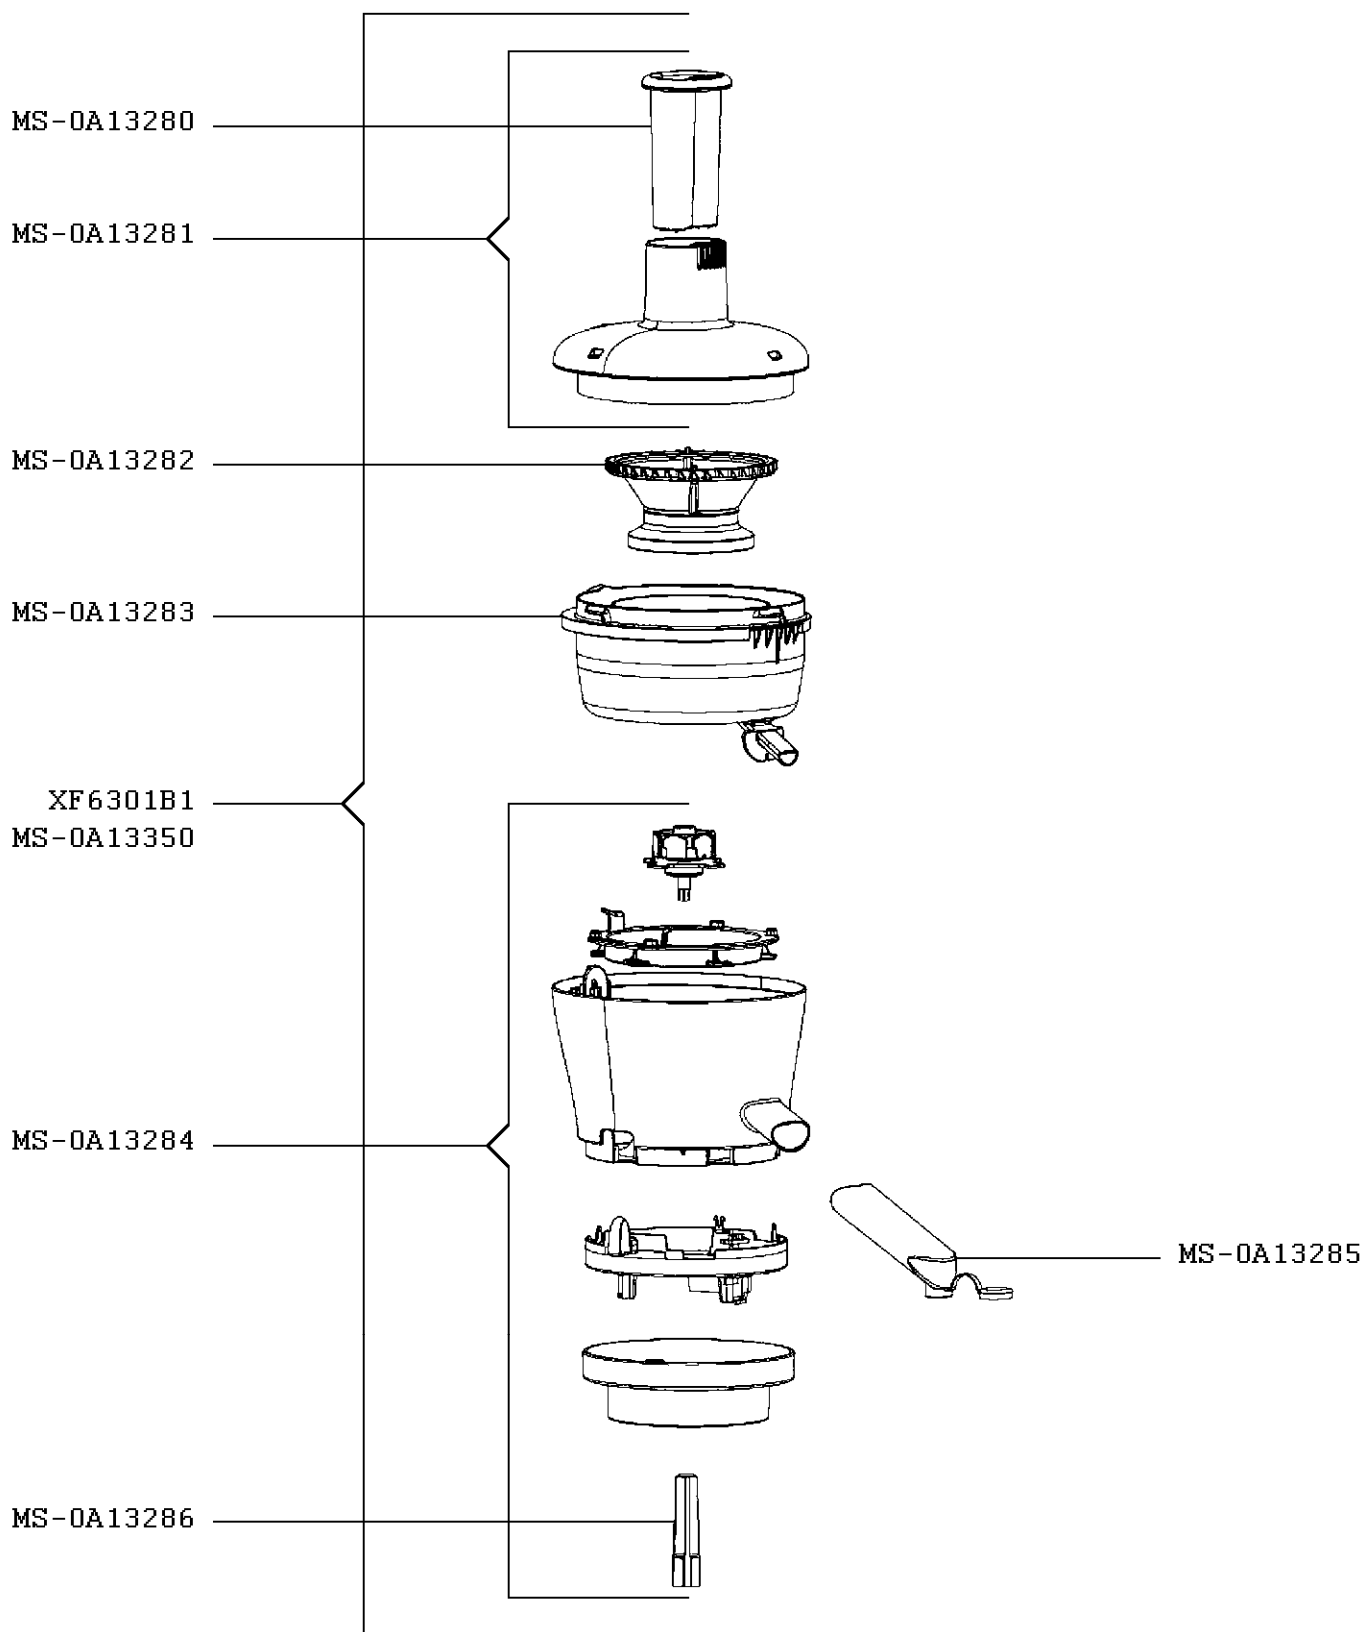

Moulinex

FOOD PROCESSOR MASTERCHEF GOURMET

QA405G25/6R0

CREATION	5/2/2012	PAGE	COUNTRY	FAMILY
EDIT	7/4/2012	1/6	AF	III

Moulinex

FOOD PROCESSOR MASTERCHEF GOURMET

QA405G25/6R0

CREATION
EDIT