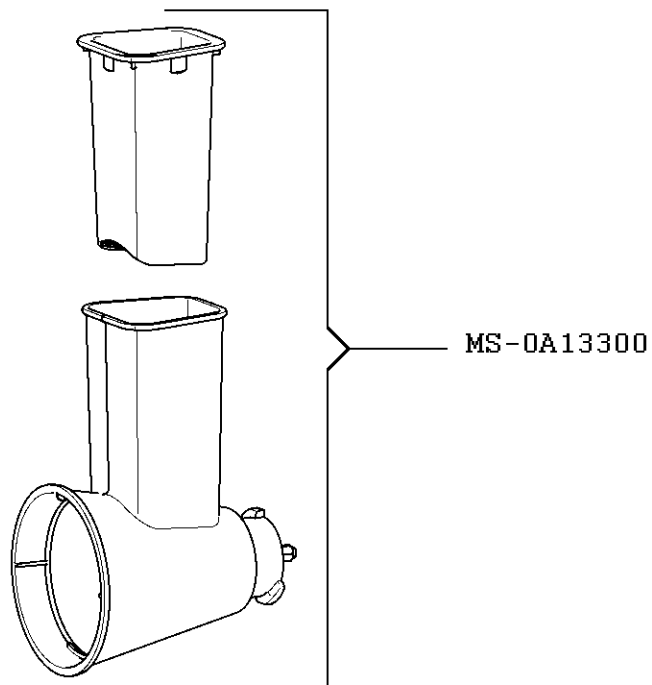

Moulinex

FOOD PROCESSOR MASTERCHEF GOURMET

QA405G25/6R0

CREATION
EDIT

5/2/2012
7/4/2012

PAGE
3/6

COUNTRY
AF

FAMILY
III