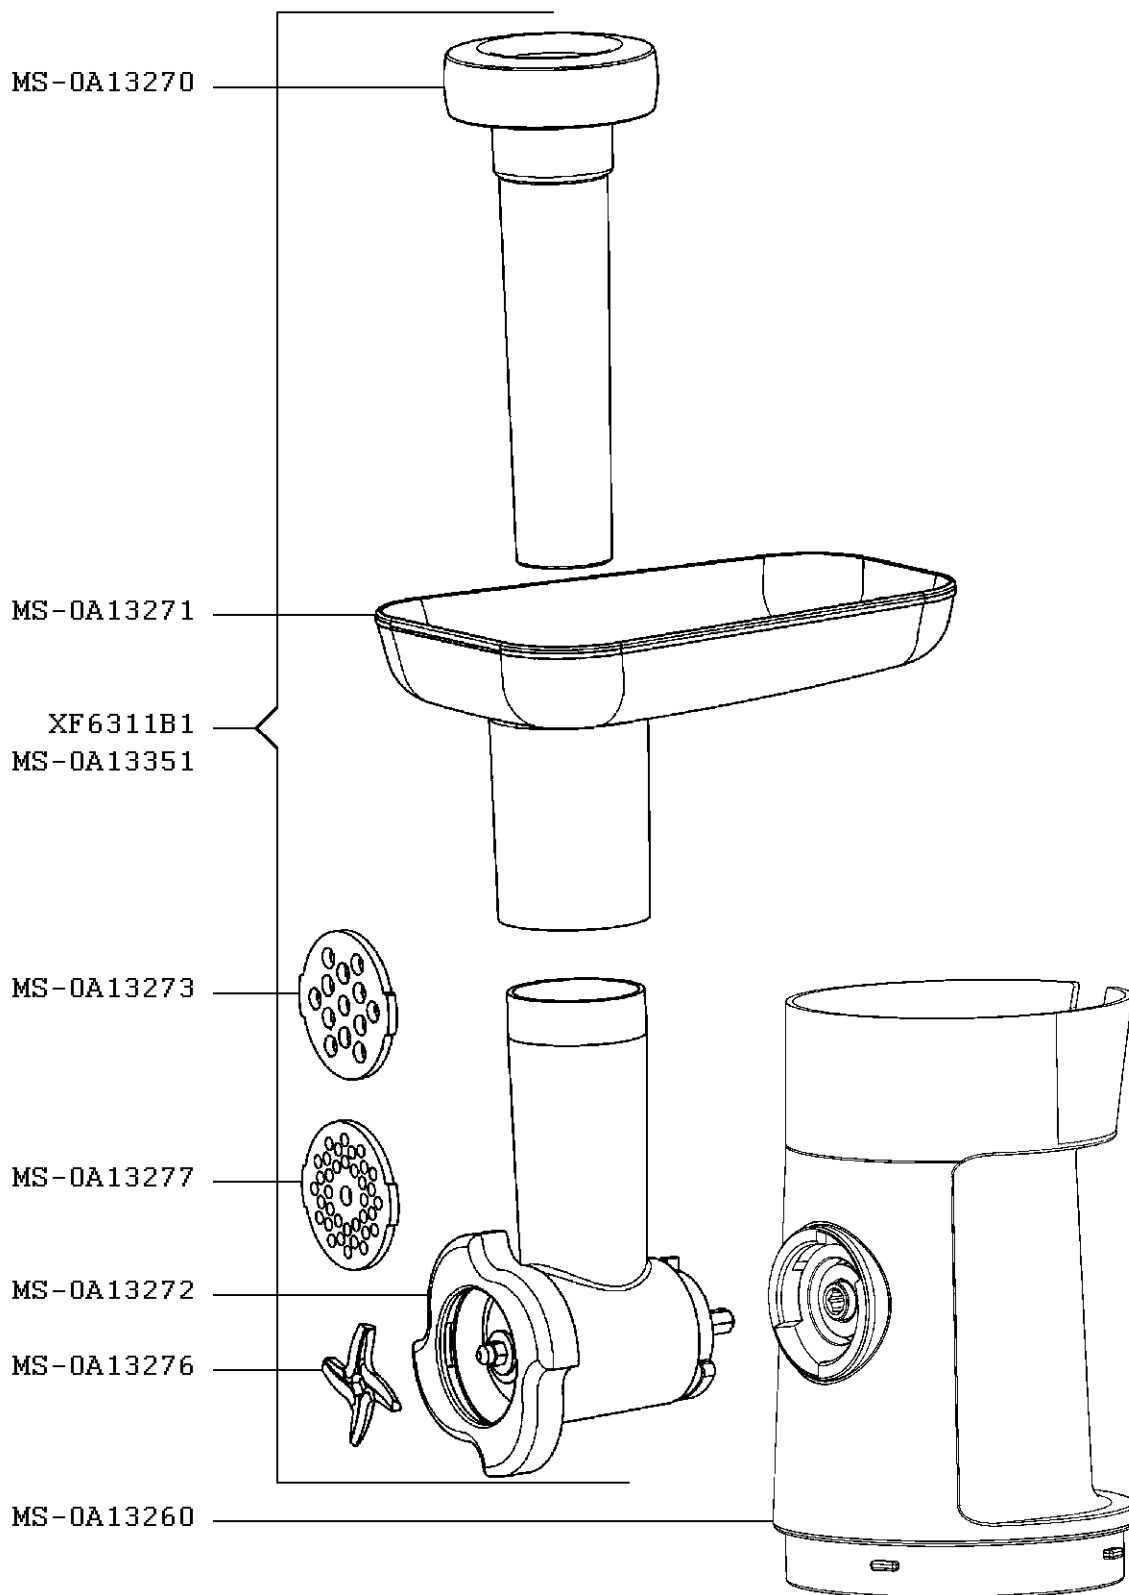

Moulinex

FOOD PROCESSOR MASTERCHEF GOURMET

QA405G25/6R0

CREATION	5/2/2012	PAGE	COUNTRY	FAMILY
EDIT	7/4/2012	1/6	AF	III

Moulinex

FOOD PROCESSOR MASTERCHEF GOURMET

QA405G25/6R0

CREATION
EDIT