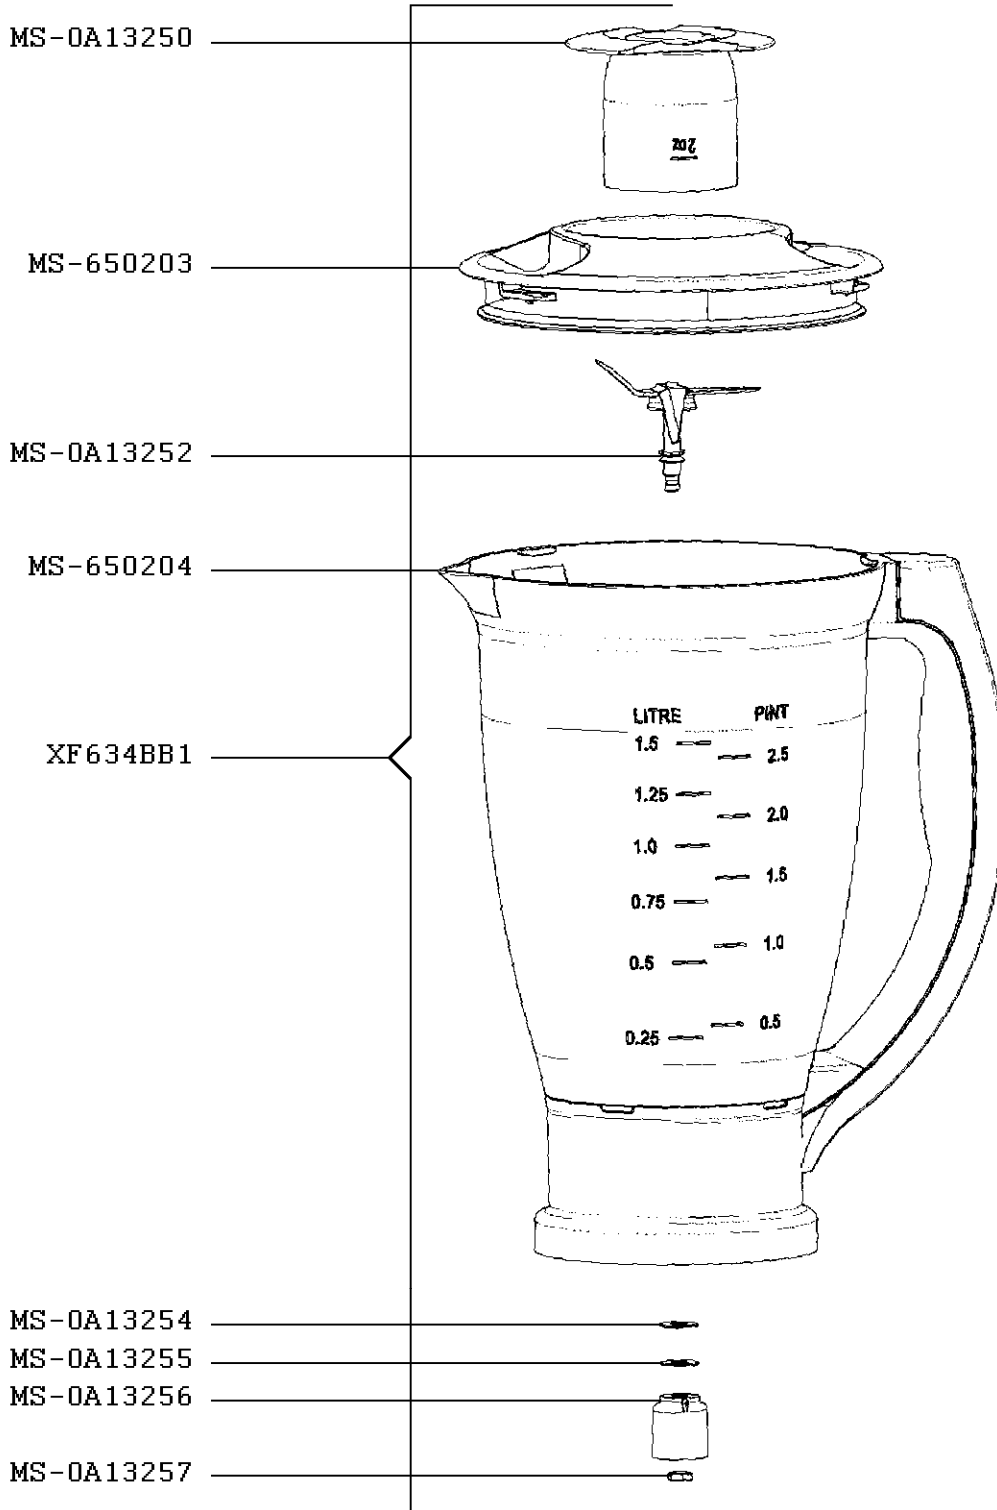

Moulinex

FOOD PROCESSOR MASTERCHEF GOURMET

QA503D27/6R0

CREATION	2/3/2016	PAGE	COUNTRY	FAMILY
EDIT	1/19/2016	4/6	AE	III