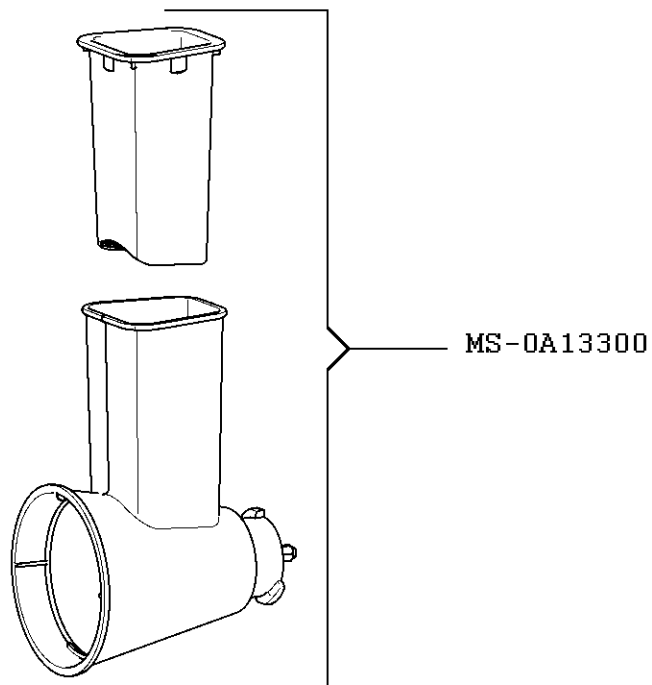

Moulinex

FOOD PROCESSOR MASTERCHEF GOURMET

QA503D27/6R0

CREATION
EDIT

2/3/2016
1/19/2016

PAGE
3/6

COUNTRY
AE

FAMILY
III