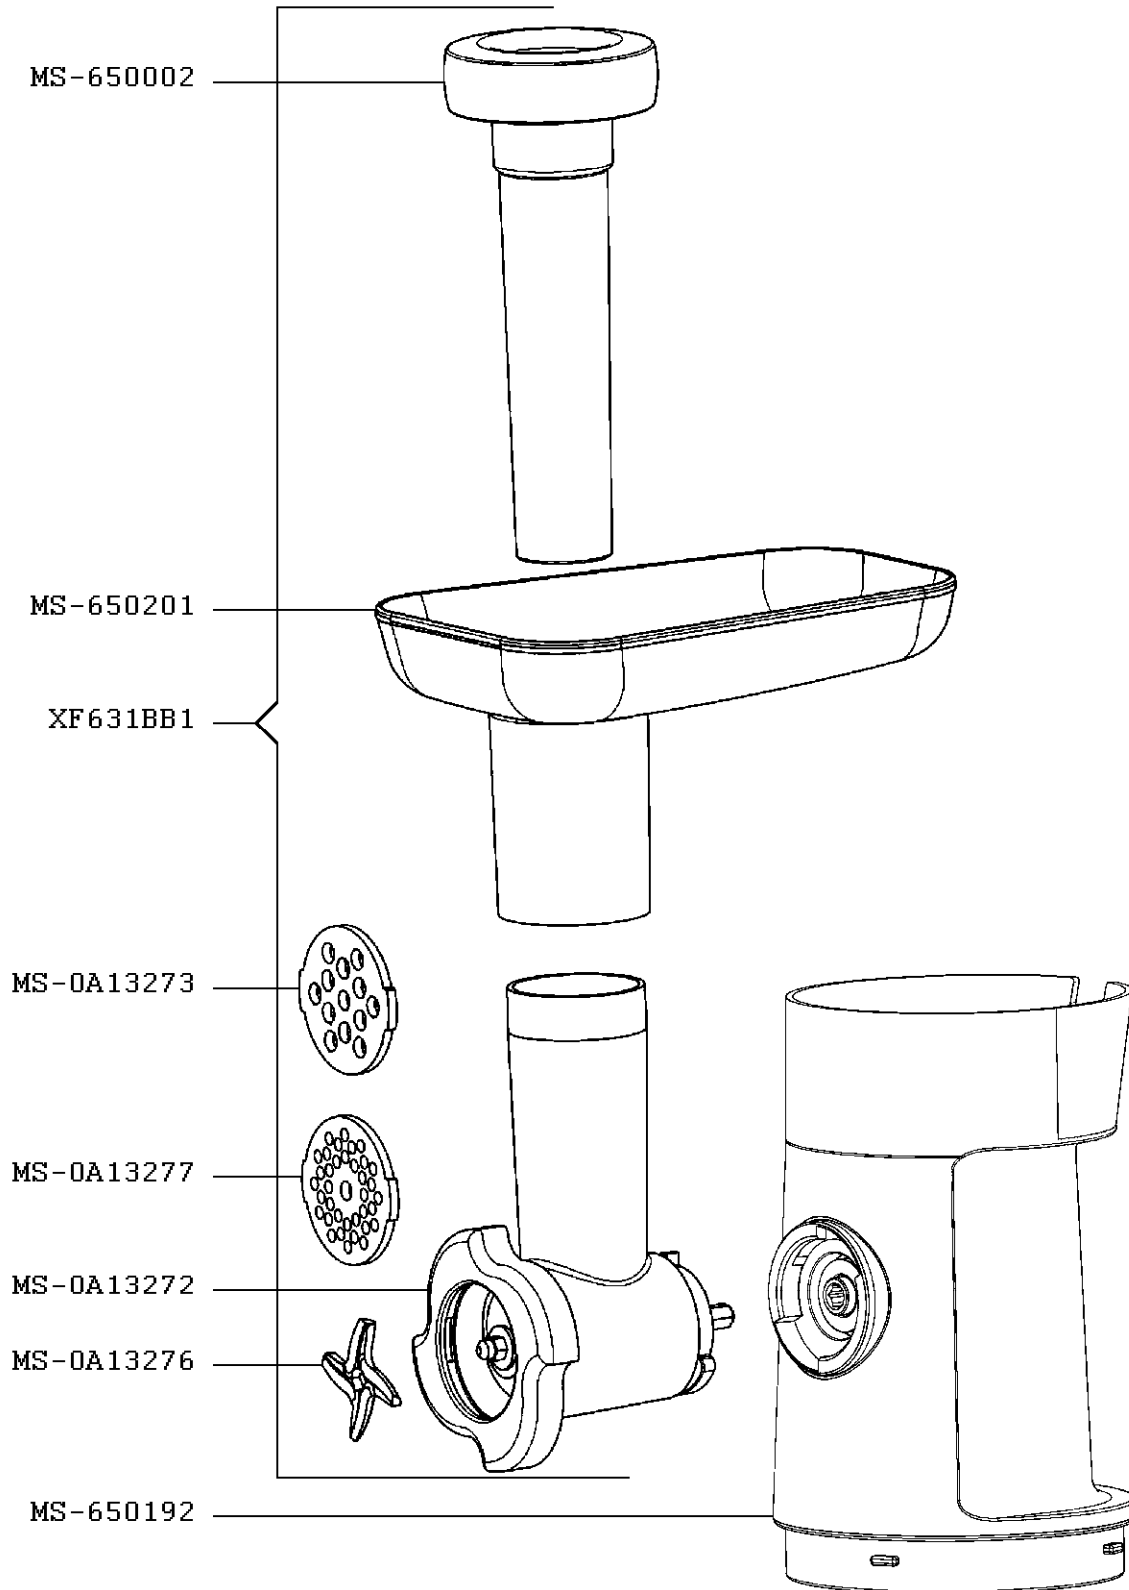

# FOOD PROCESSOR MASTERCHEF GOURMET

QA503D27/6R0

CREATION	2/3/2016	PAGE	COUNTRY	FAMILY
EDIT	1/19/2016	2/6	AE	III

Moulinex