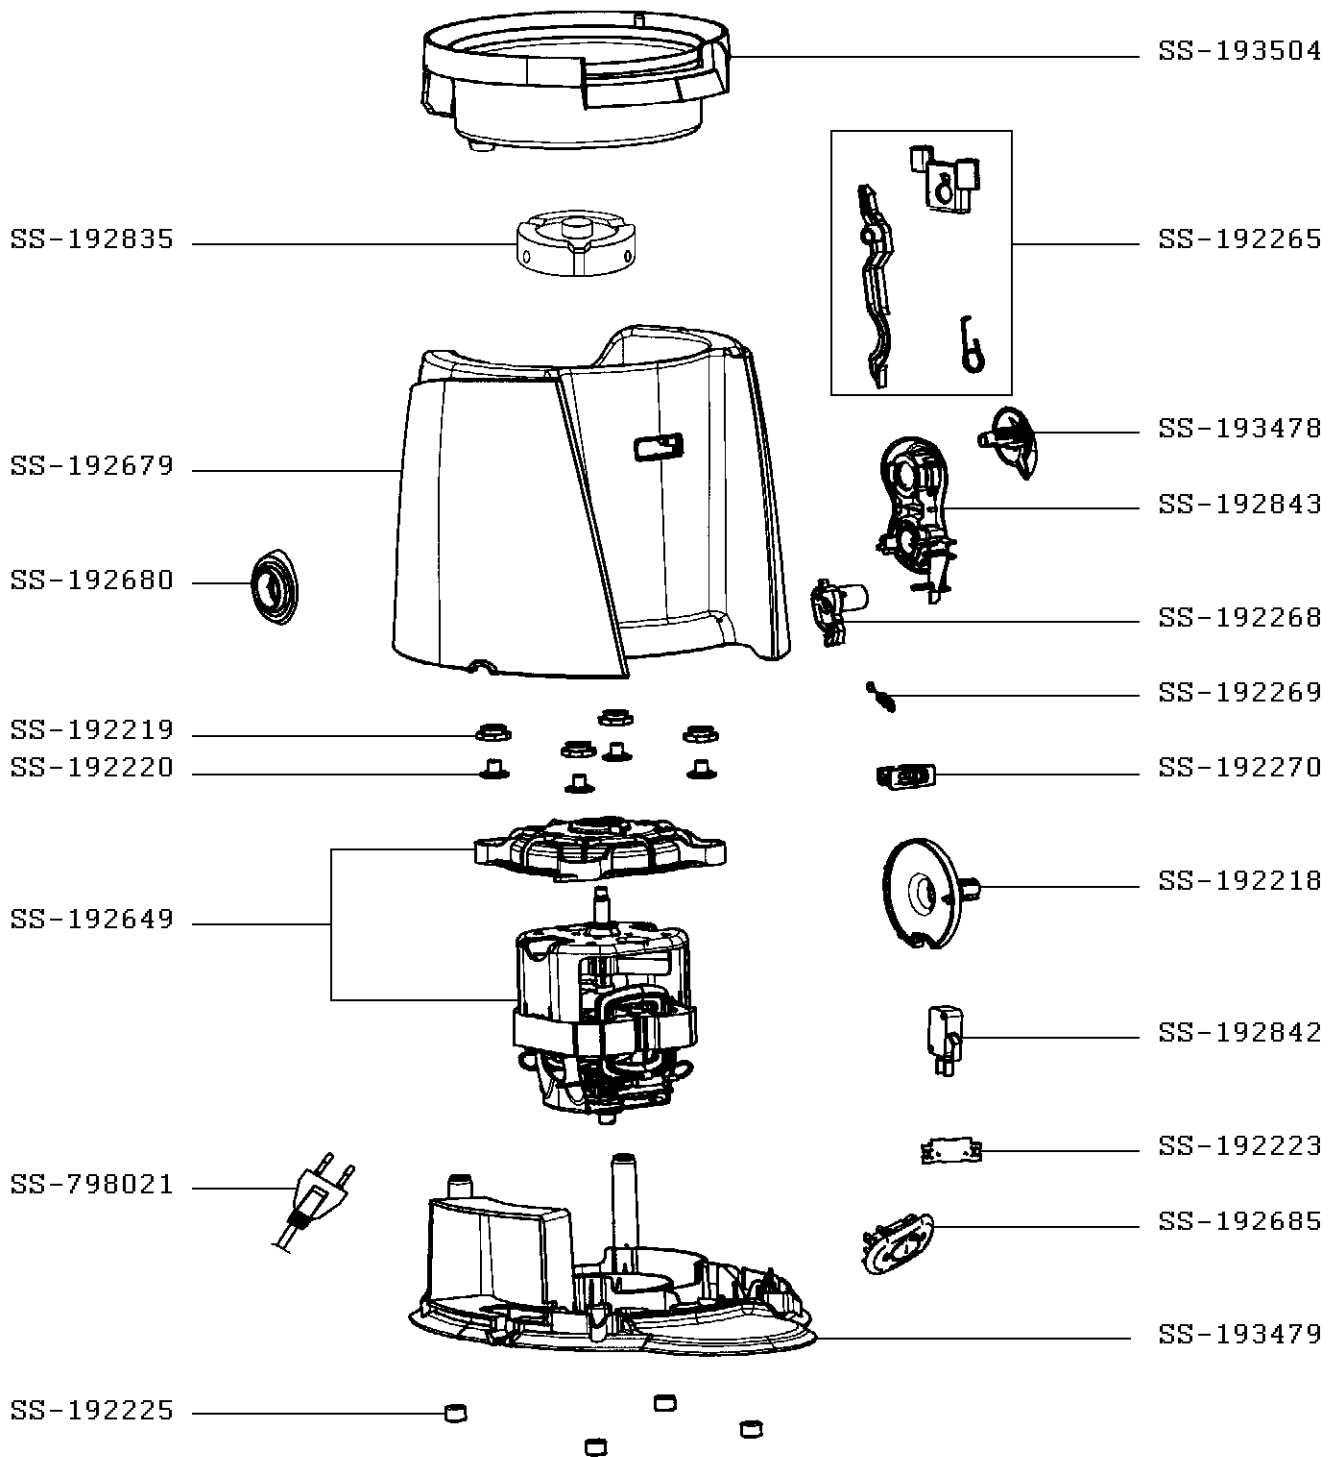

# CENTRIFUGAL JUICE EXTRACTOR FRUTTI PRO XL

JU400130/2DA

SS-193480

SS-192652

SS-193481

SS-192836

SS-192654

SS-192657

# CENTRIFUGAL JUICE EXTRACTOR FRUTTI PRO XL

JU400130/2DA

CREATION	1/1/2011	PAGE	COUNTRY	FAMILY
EDIT	3/18/2011	2/2	AF	III