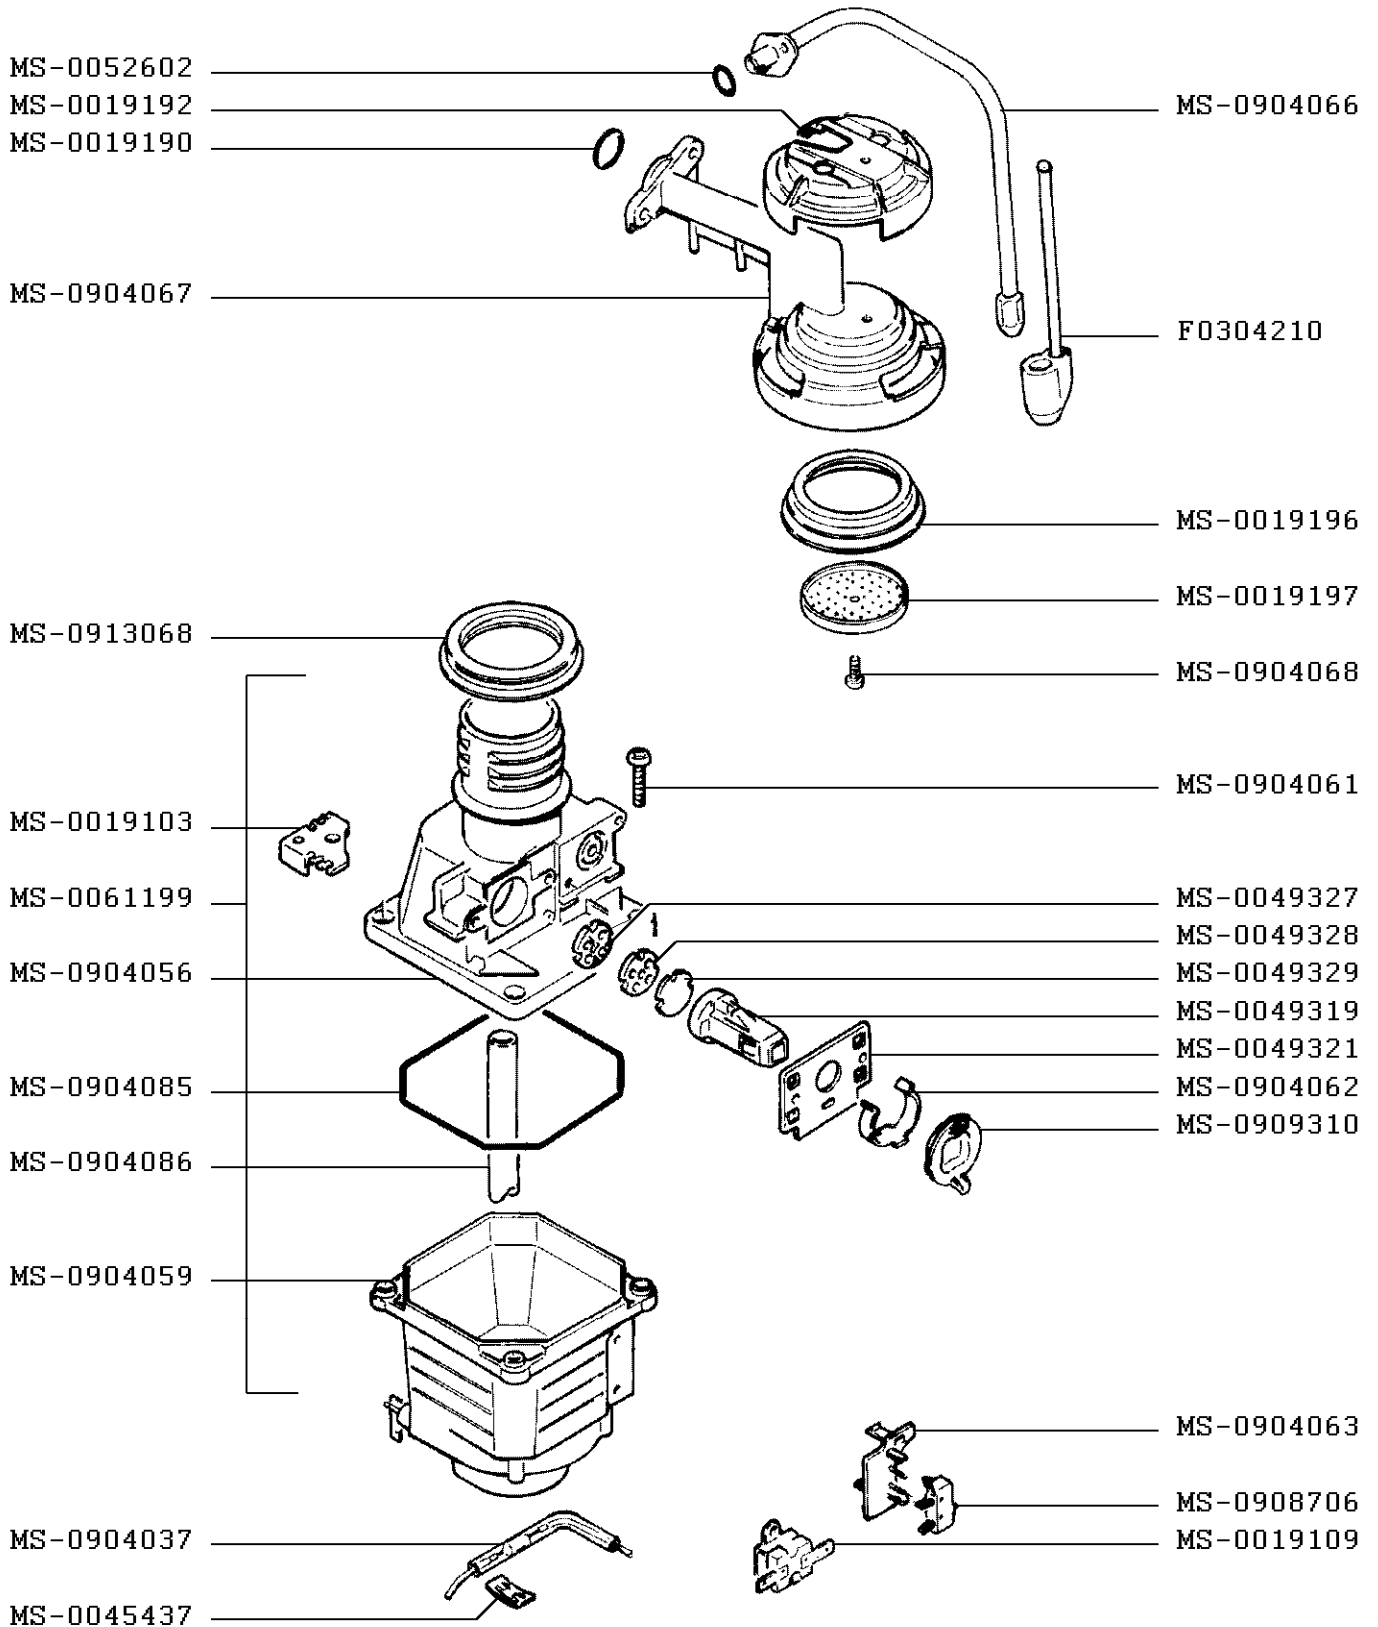

KRUPS

EXPRESSO MAKER CAFE PRESSO 10 PLUS

F8664210(0)

CREATION
EDIT

12/16/2010

PAGE
1/4

COUNTRY
AT

FAMILY
XXVII

KRUPS

EXPRESSO MAKER CAFE PRESSO 10 PLUS

F8664210(0)

CREATION
EDIT

12/16/2010

PAGE
2/4

COUNTRY
AT

FAMILY
XXVII