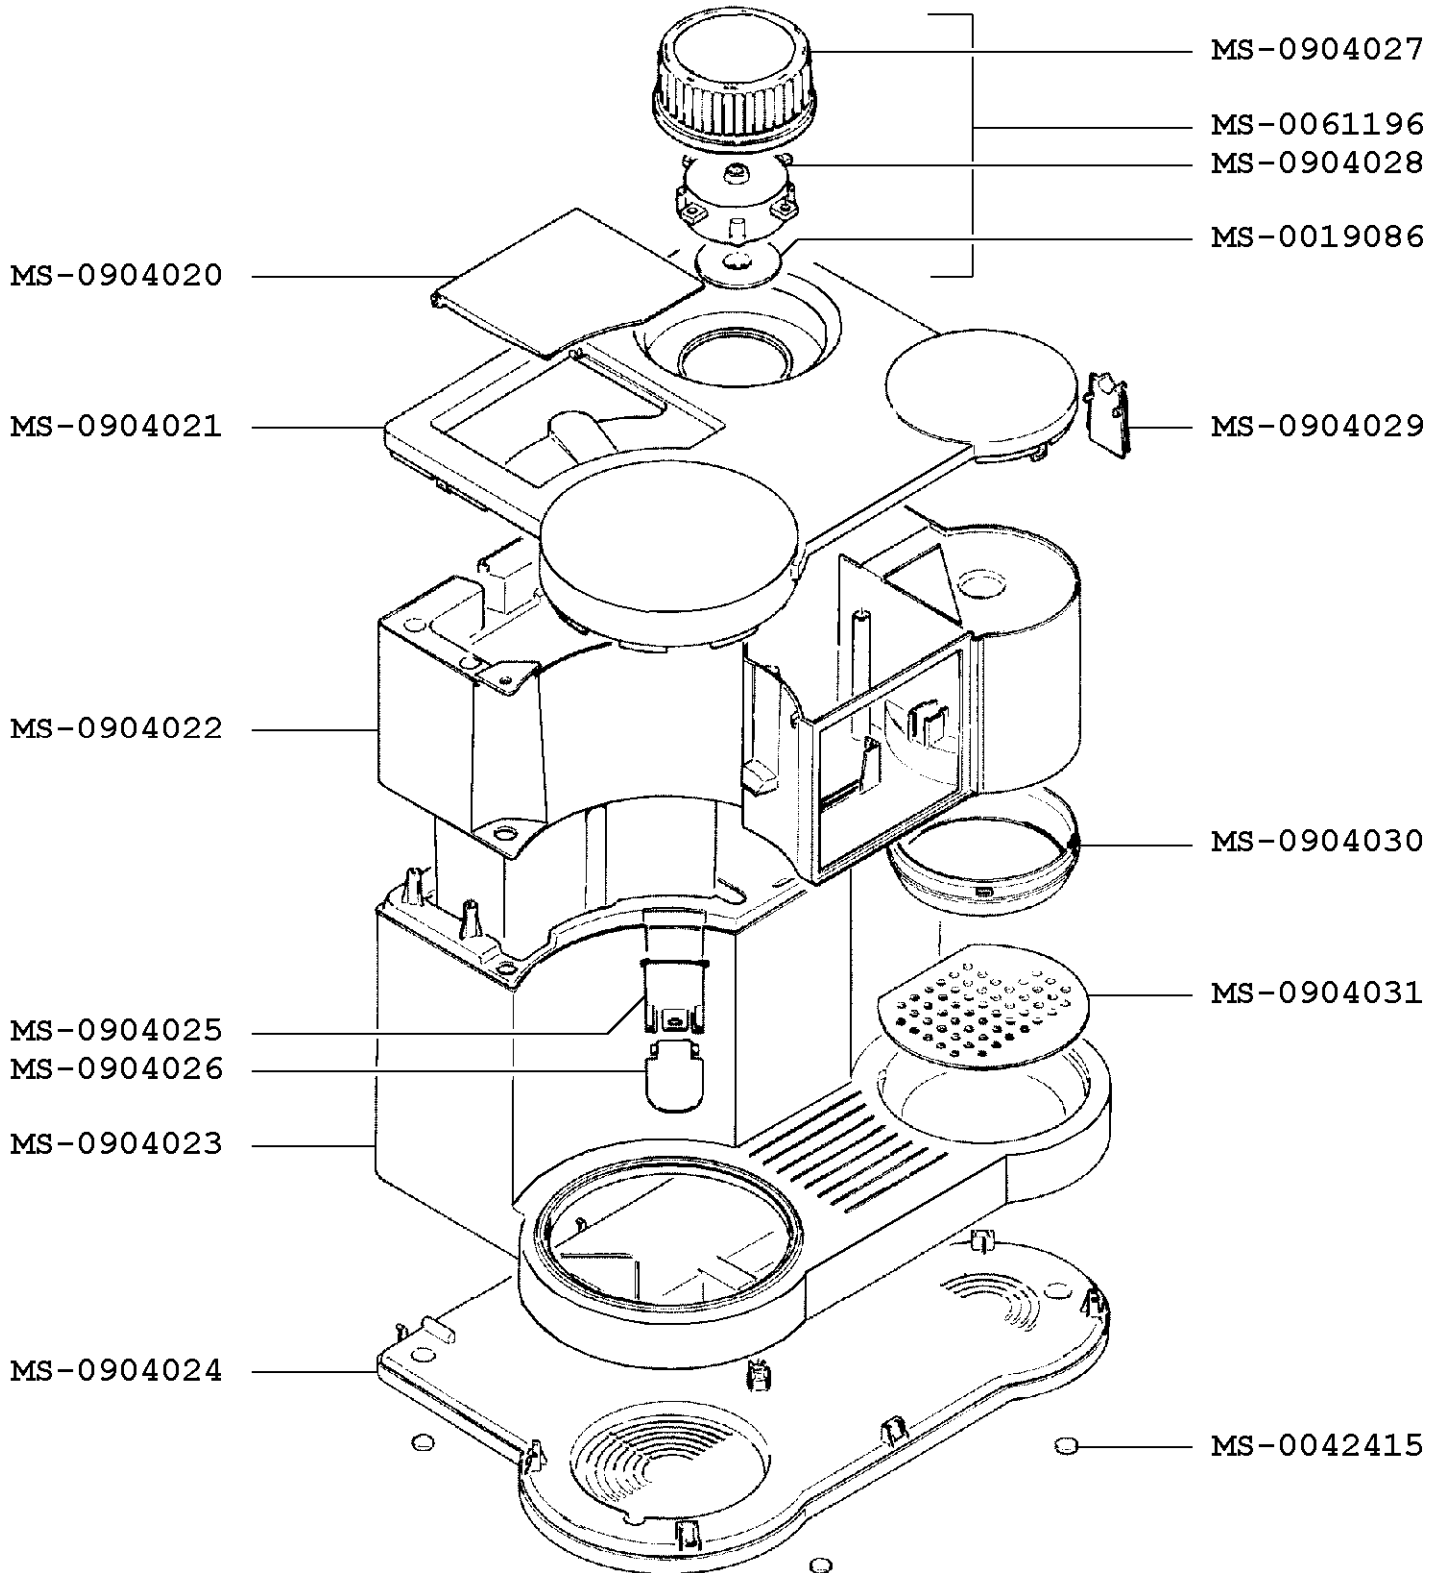

KRUPS

EXPRESSO MAKER CAFE PRESSO 10 PLUS

F8664210(0)

CREATION	PAGE	COUNTRY	FAMILY
EDIT	3/4	AT	XXVII
12/16/2010