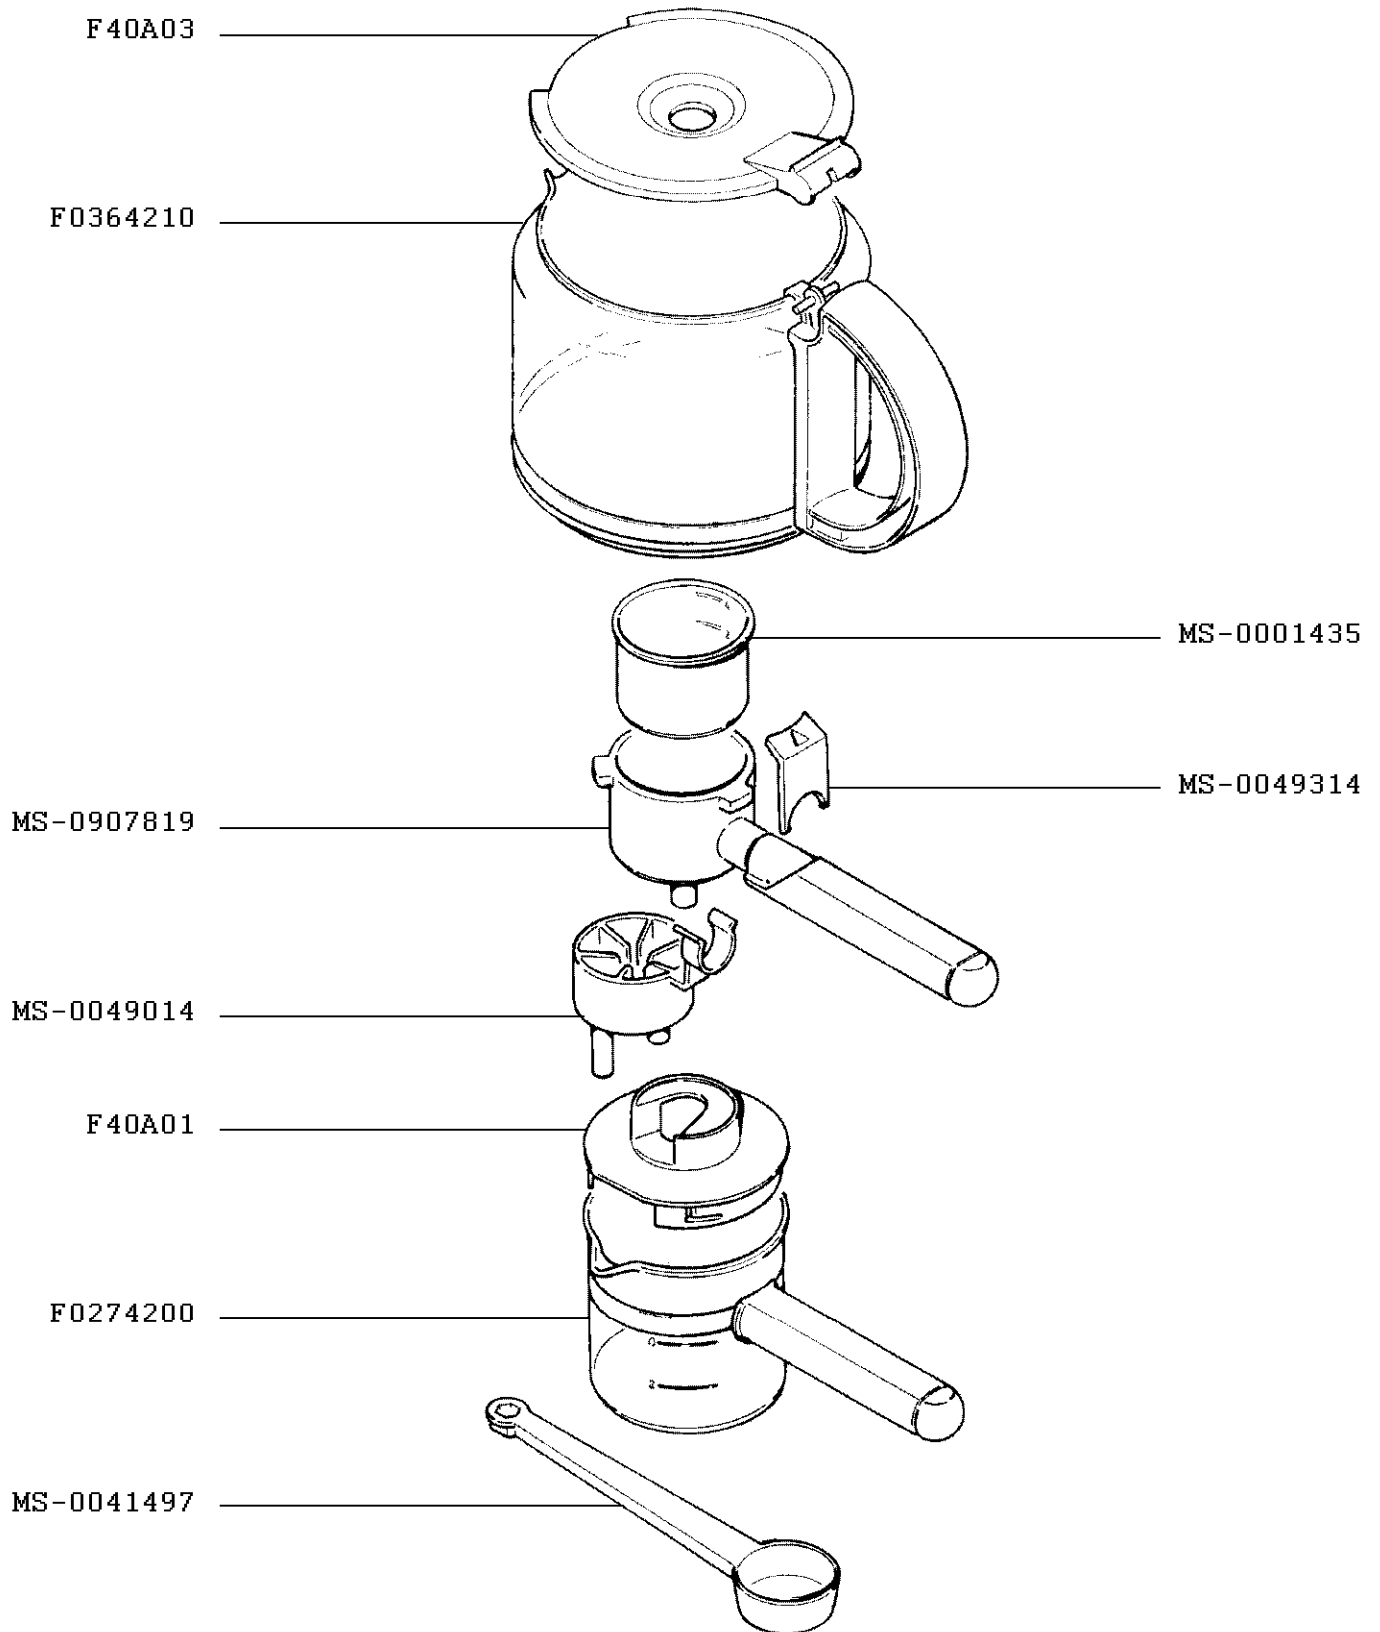

KRUPS

EXPRESSO MAKER CAFE PRESSO 10 PLUS

F8664210(0)

| | | | |
|------------|------|---------|--------|
| CREATION | PAGE | COUNTRY | FAMILY |
| EDIT | 3/4 | AT | XXVII |
| 12/16/2010 | | | |

KRUPS

EXPRESSO MAKER CAFE PRESSO 10 PLUS

F8664210(0)

| | | | | |
|-----------------|------------|-------------|----------------|---------------|
| CREATION | | PAGE | COUNTRY | FAMILY |
| EDIT | 12/16/2010 | 4/4 | AT | XXVII |