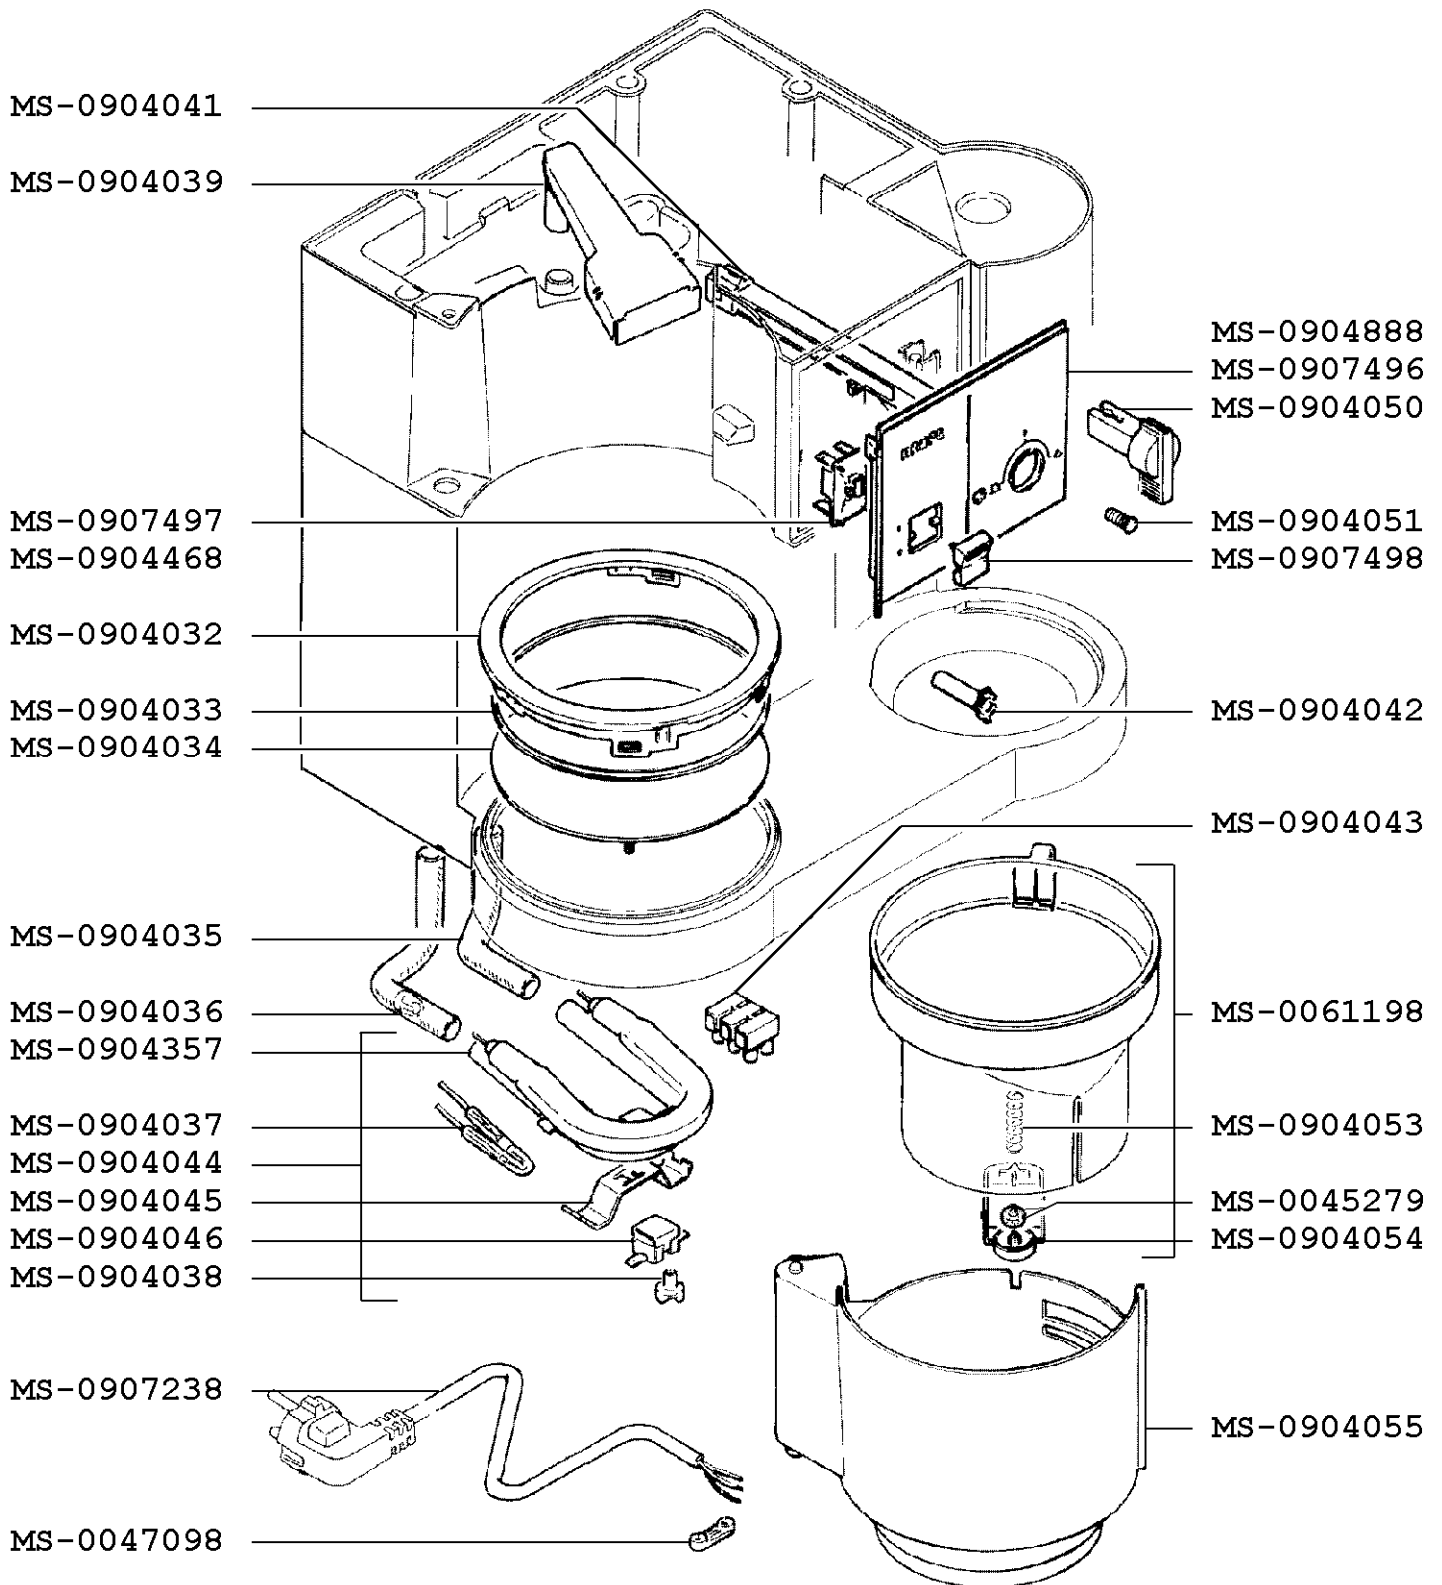

KRUPS

EXPRESSO MAKER CAFE PRESSO 10 PLUS

F8664210(0)

CREATION
EDIT

12/16/2010

PAGE
1/4

COUNTRY
AT

FAMILY
XXVII

KRUPS

EXPRESSO MAKER CAFE PRESSO 10 PLUS

F8664210(0)

CREATION
EDIT

12/16/2010

PAGE
2/4

COUNTRY
AT

FAMILY
XXVII