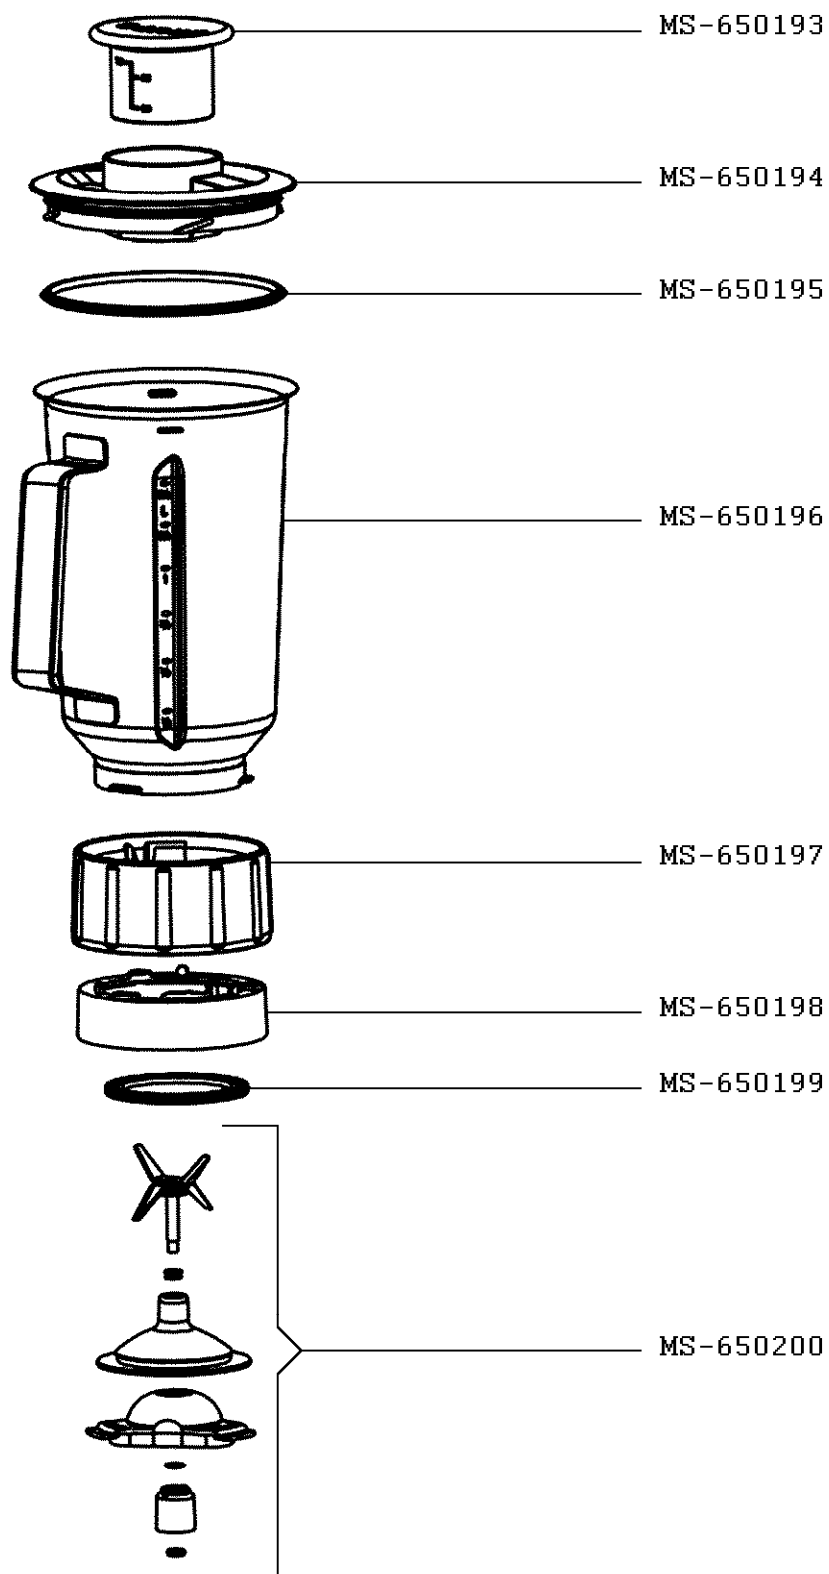

FOOD PROCESSOR MASTERCHEF GOURMET +

QB602H38/6R0

CREATION	3/1/2018	PAGE	COUNTRY	FAMILY
EDIT	5/7/2018	1/4	AT	III

QB602H38/6R0

MS-650002

MS-650201

MS-0A13273

MS-0A13277

MS-0A13276

MS-0A13272

MS-0A13300

MS-0A13301

MS-0A13302

MS-0A13303

MS-0A13304

QB602H38/6R0