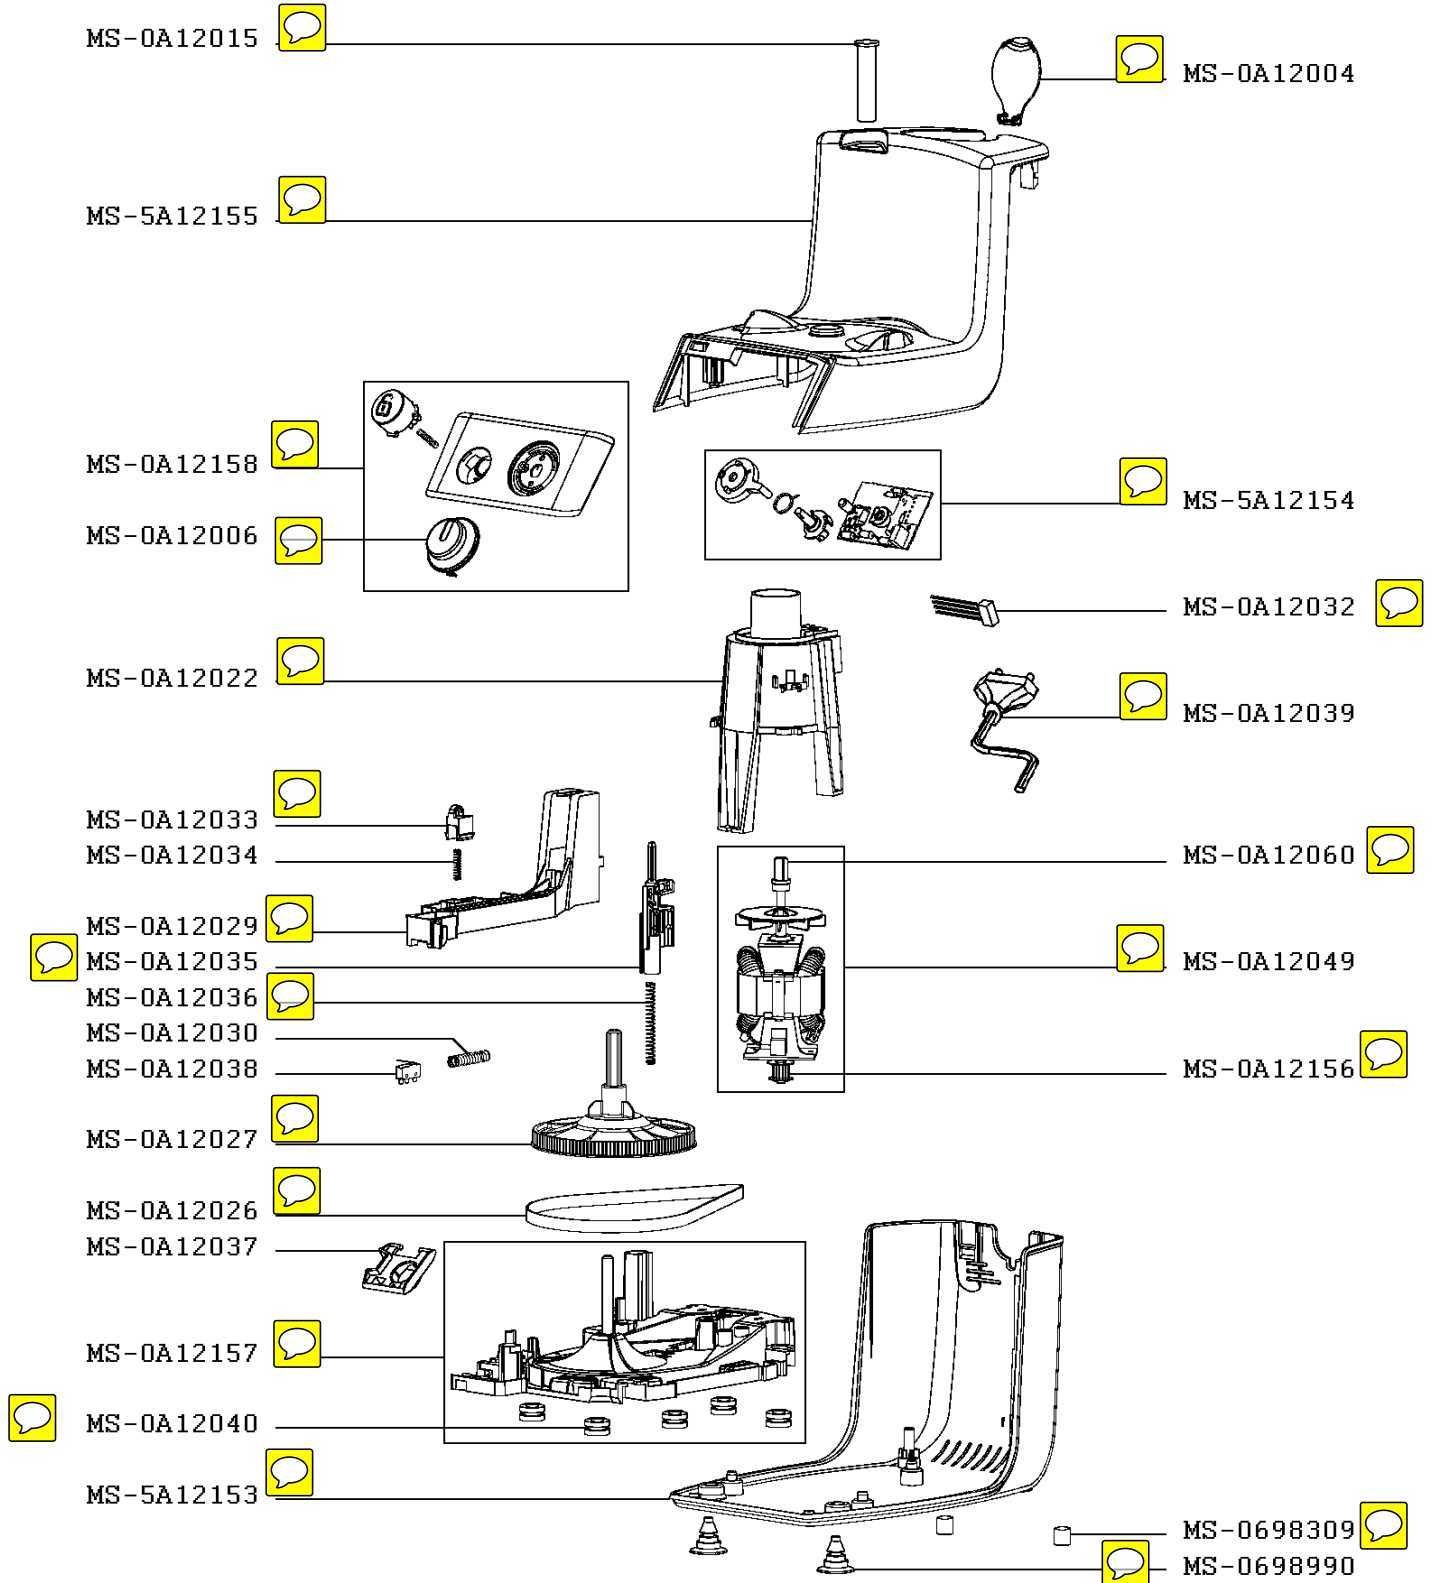

7/7/2010
8/27/2010

PAGE
2/3

COUNTRY
AF

FAMILY
III

FOOD PROCESSOR MASTERCHEF 3000

FP3141BM/700

CREATION	7/7/2010	PAGE	COUNTRY	FAMILY
EDIT	8/27/2010	3/3	AF	III