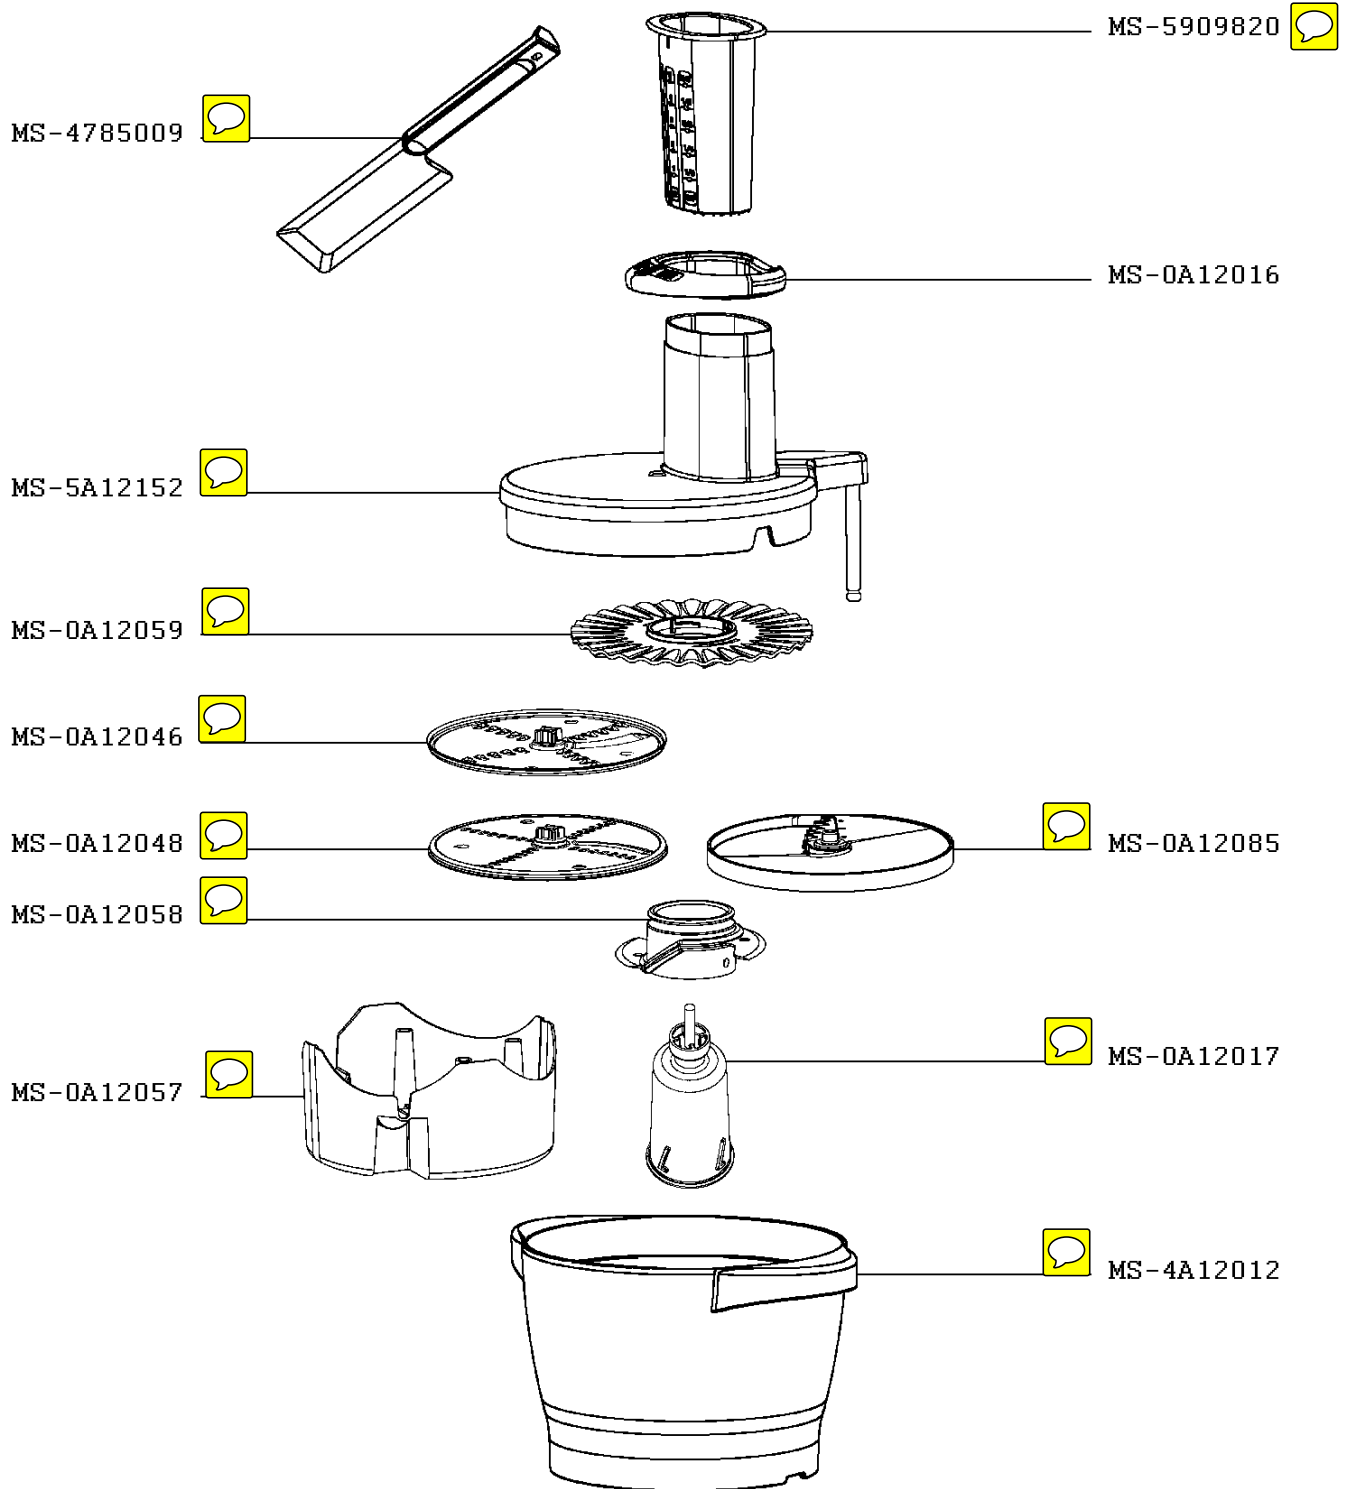

Moulinex

FOOD PROCESSOR MASTERCHEF 3000

FP3141BM/700

CREATION	7/7/2010	PAGE	COUNTRY	FAMILY
EDIT	8/27/2010	1/3	AF	III

Moulinex

FOOD PROCESSOR MASTERCHEF 3000

FP3141BM/700

CREATION
EDIT

7/7/2010
8/27/2010

PAGE
2/3

COUNTRY
AF

FAMILY
III

FOOD PROCESSOR MASTERCHEF 3000

FP3141BM/700

CREATION	7/7/2010	PAGE	COUNTRY	FAMILY
EDIT	8/27/2010	3/3	AF	III