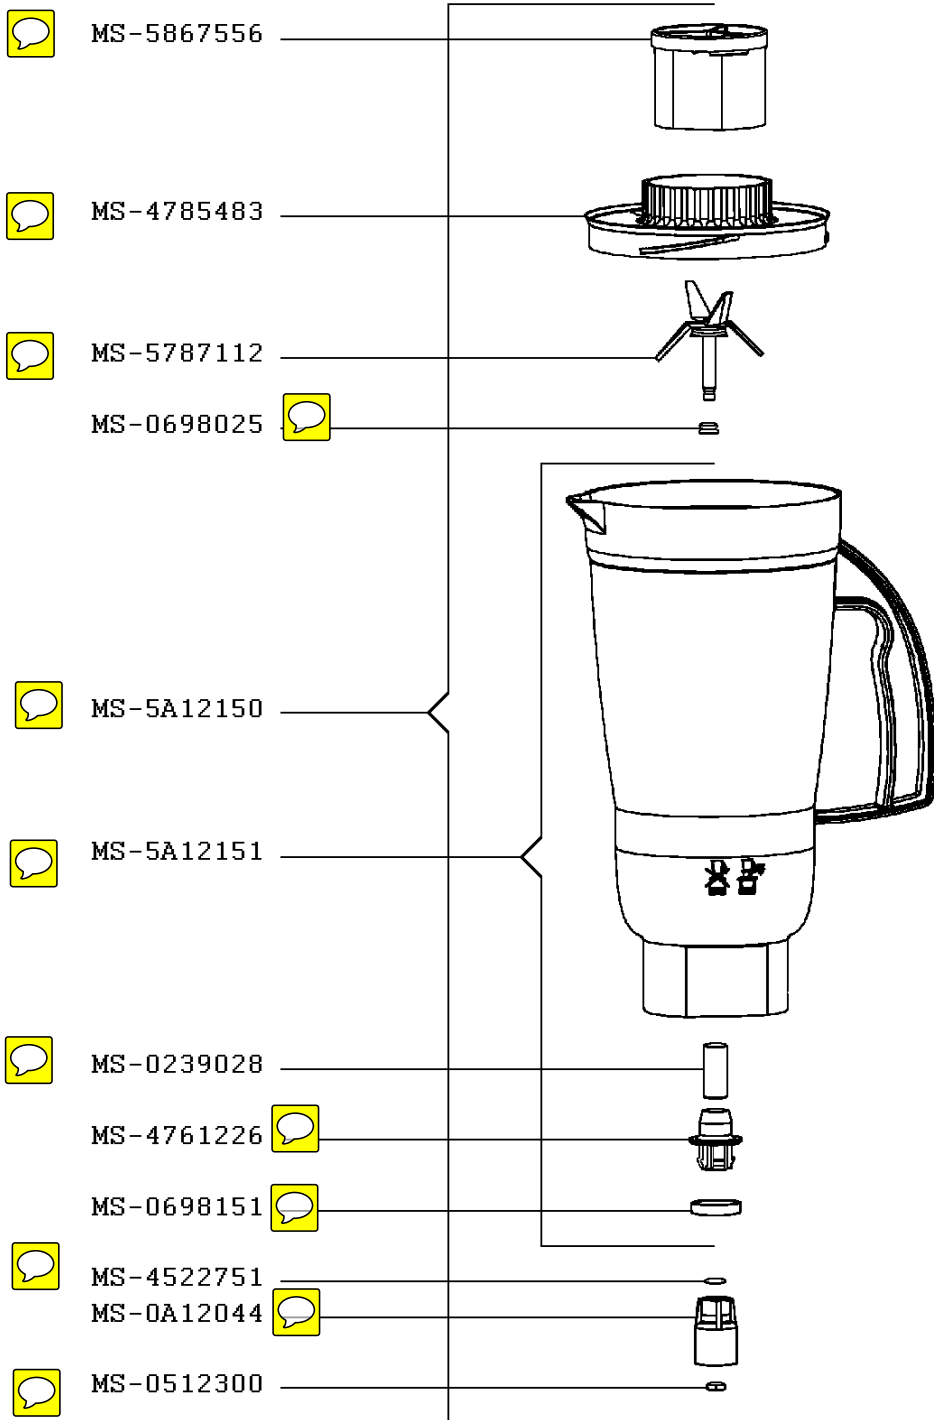

Moulinex

FOOD PROCESSOR MASTERCHEF 3000

FP3141BM/700

CREATION	7/7/2010	PAGE	COUNTRY	FAMILY
EDIT	8/27/2010	1/3	AF	III

Moulinex

FOOD PROCESSOR MASTERCHEF 3000

FP3141BM/700

CREATION
EDIT

7/7/2010
8/27/2010

PAGE
2/3

COUNTRY
AF

FAMILY
III

FOOD PROCESSOR MASTERCHEF 3000

FP3141BM/700

CREATION	7/7/2010	PAGE	COUNTRY	FAMILY
EDIT	8/27/2010	3/3	AF	III