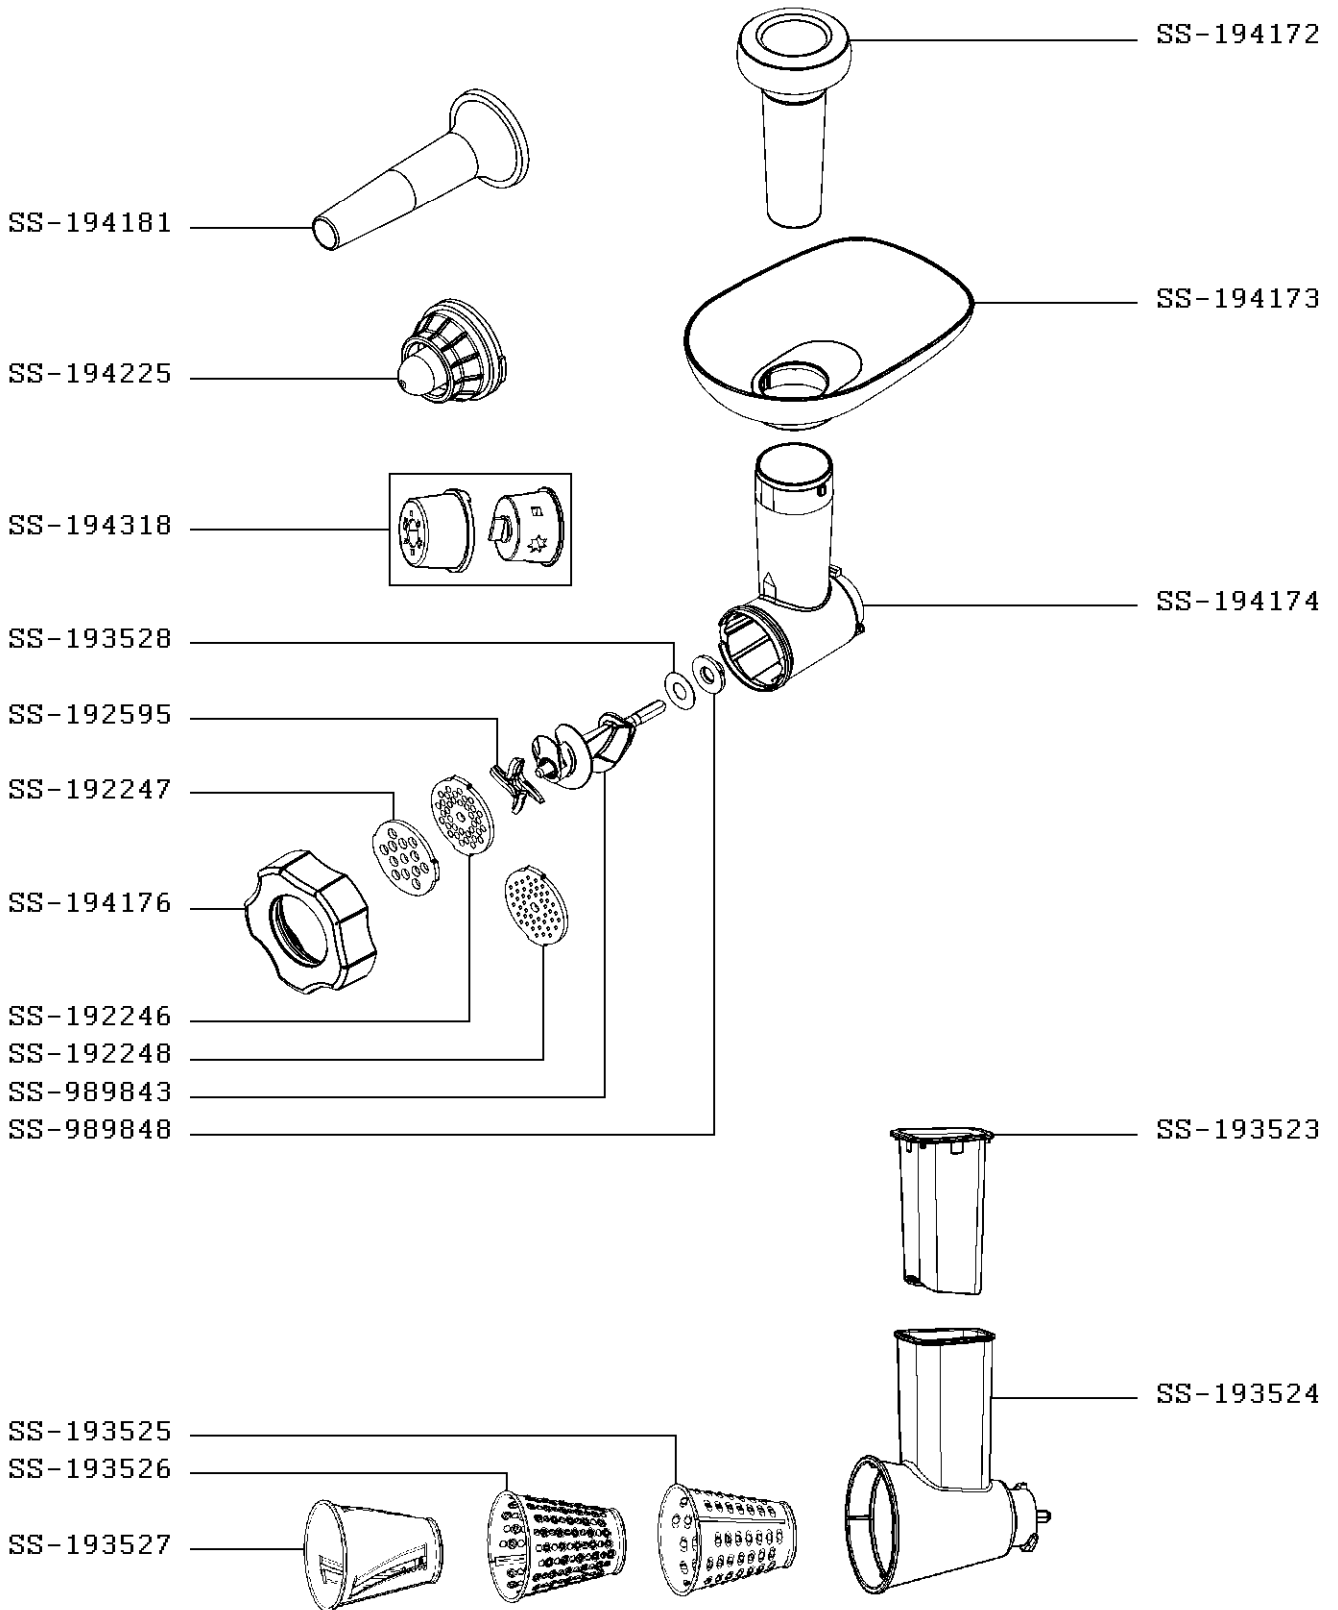

**NE610138/350
2000W**

CREATION	8/30/2014	PAGE	COUNTRY	FAMILY
EDIT	2/23/2015	1/5	BA	III

NE610138/350
2000W

CREATION	8/30/2014	PAGE	COUNTRY	FAMILY
EDIT	2/23/2015	2/5	BA	III

NE610138/350
2000W

≥ 4414
≤ 0515

CREATION	8/30/2014	PAGE	COUNTRY	FAMILY
EDIT	2/23/2015	3/5	BA	III

NE610138/350
2000W

CREATION	8/30/2014	PAGE	COUNTRY	FAMILY
EDIT	2/23/2015	4/5	BA	III

NE610138/350
2000W

CREATION	8/30/2014	PAGE	COUNTRY	FAMILY
EDIT	2/23/2015	5/5	BA	III