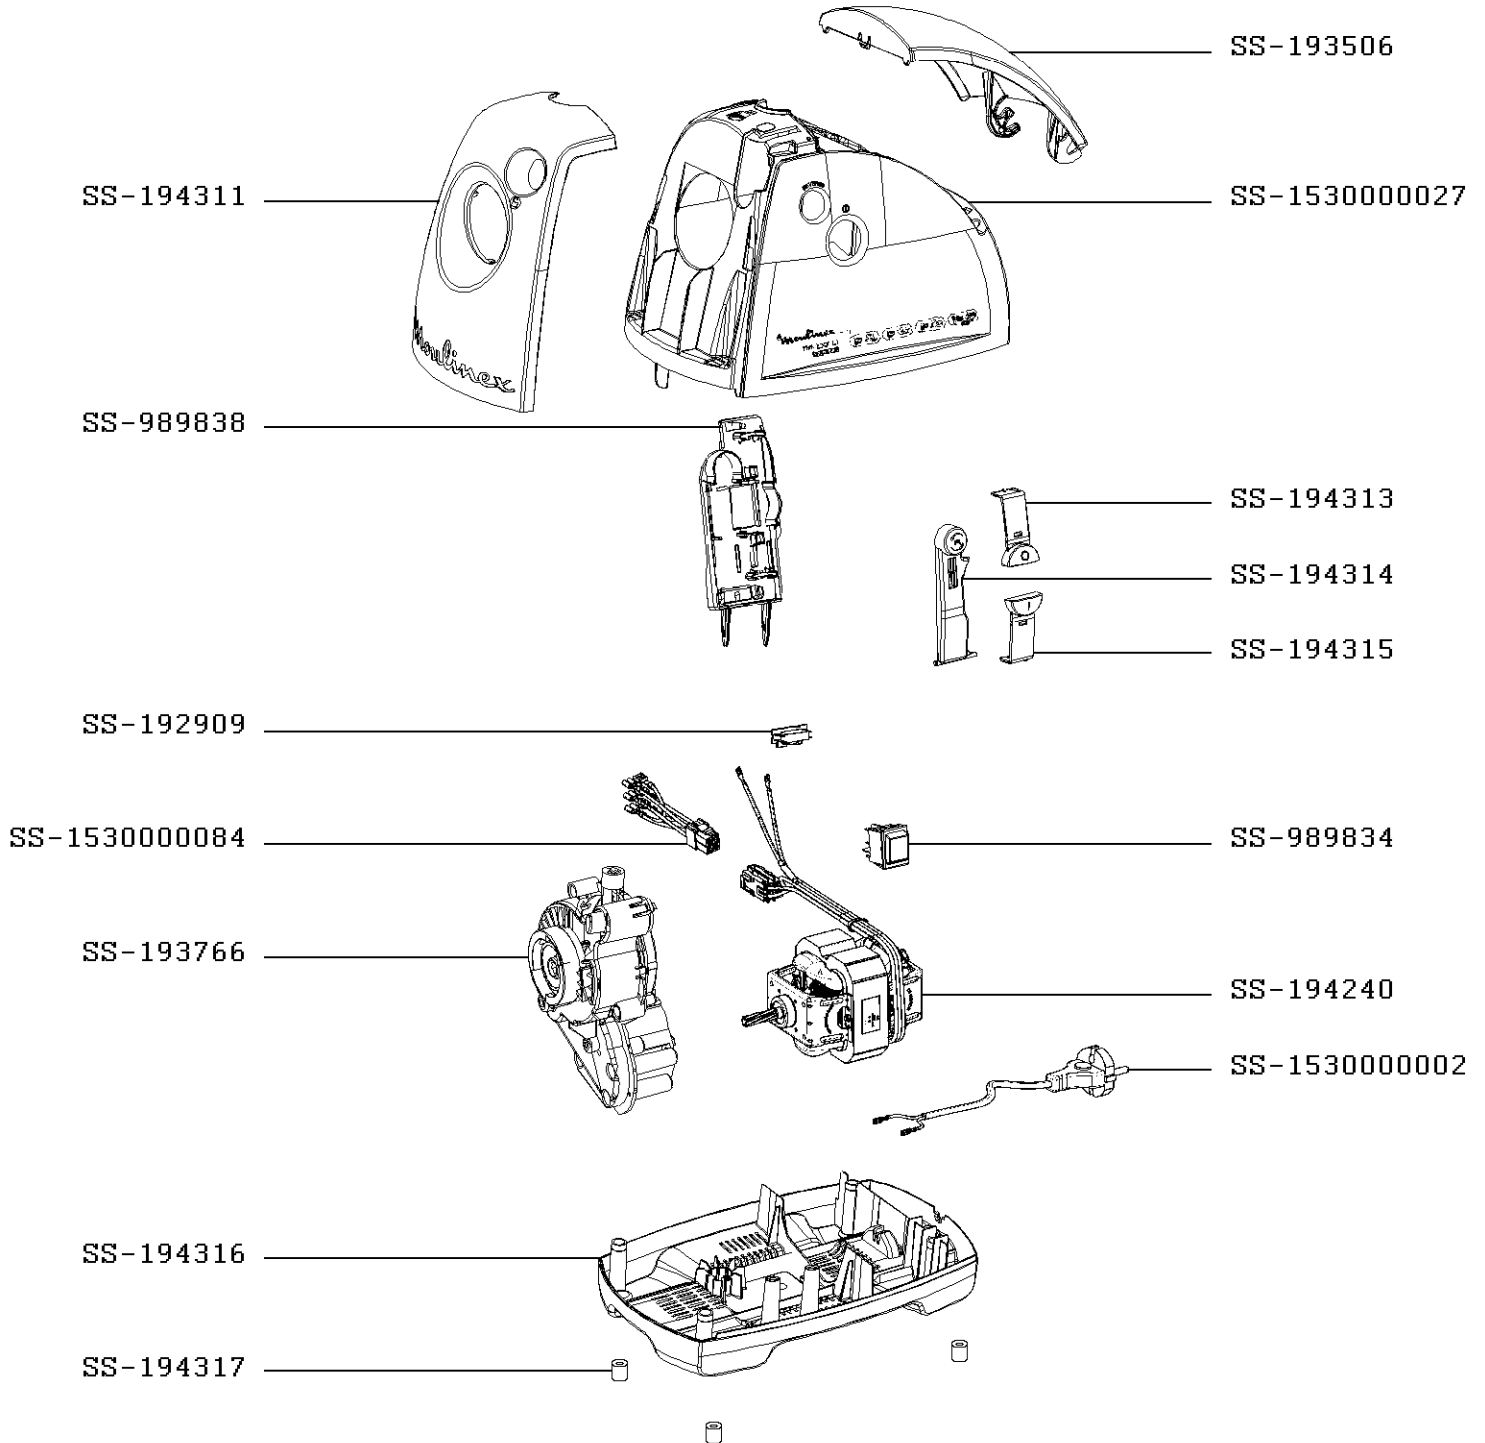

**NE610138/350
2000W**

CREATION	8/30/2014	PAGE	COUNTRY	FAMILY
EDIT	2/23/2015	1/5	BA	III

NE610138/350
2000W

CREATION	8/30/2014	PAGE	COUNTRY	FAMILY
EDIT	2/23/2015	2/5	BA	III

NE610138/350
2000W

≥ 4414
≤ 0515

CREATION	8/30/2014	PAGE	COUNTRY	FAMILY
EDIT	2/23/2015	3/5	BA	III

NE610138/350
2000W

CREATION	8/30/2014	PAGE	COUNTRY	FAMILY
EDIT	2/23/2015	4/5	BA	III

NE610138/350
2000W

CREATION	8/30/2014	PAGE	COUNTRY	FAMILY
EDIT	2/23/2015	5/5	BA	III