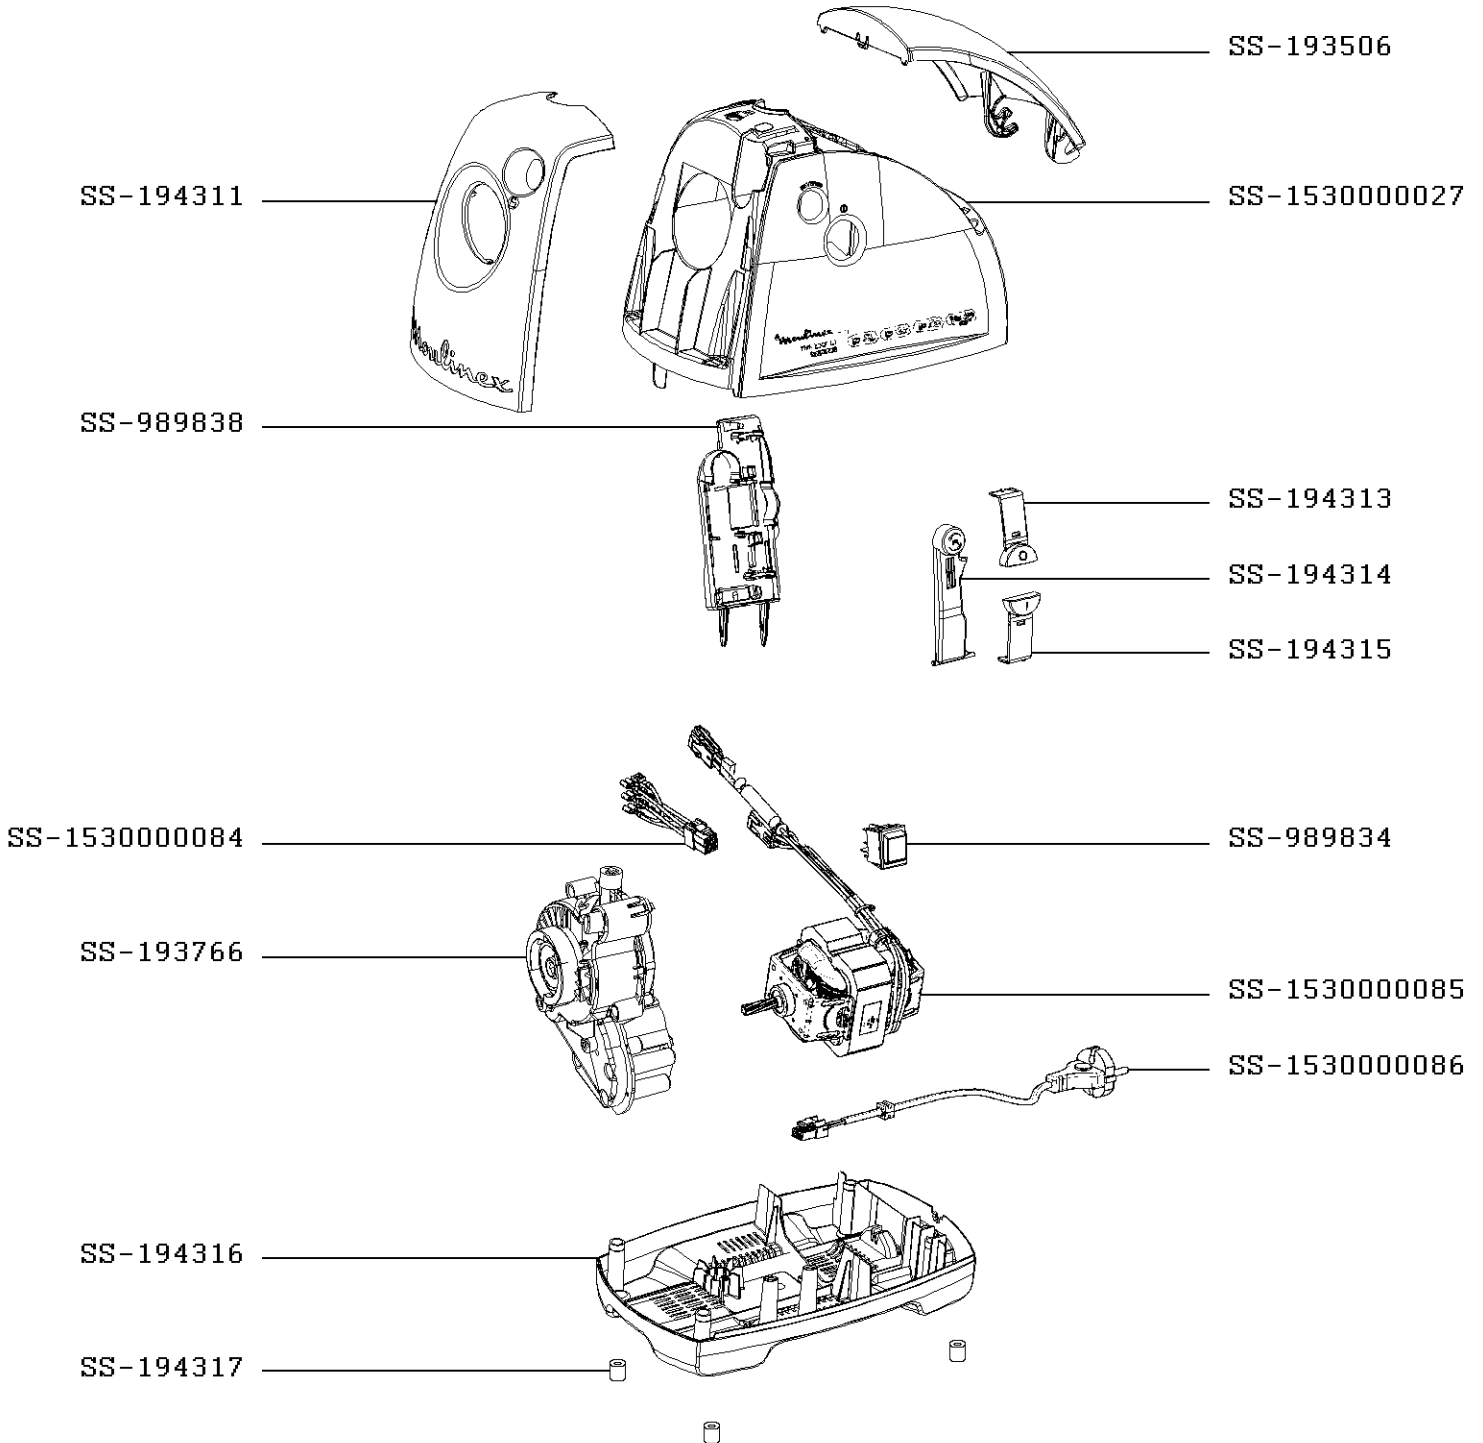

**NE610138/350
2000W**

CREATION	8/30/2014	PAGE	COUNTRY	FAMILY
EDIT	2/23/2015	1/5	BA	III

NE610138/350
2000W

CREATION	8/30/2014	PAGE	COUNTRY	FAMILY
EDIT	2/23/2015	2/5	BA	III

NE610138/350
2000W

≥ 4414
≤ 0515

CREATION	8/30/2014	PAGE	COUNTRY	FAMILY
EDIT	2/23/2015	3/5	BA	III

NE610138/350
2000W

CREATION	8/30/2014	PAGE	COUNTRY	FAMILY
EDIT	2/23/2015	4/5	BA	III

NE610138/350
2000W

CREATION	8/30/2014	PAGE	COUNTRY	FAMILY
EDIT	2/23/2015	5/5	BA	III