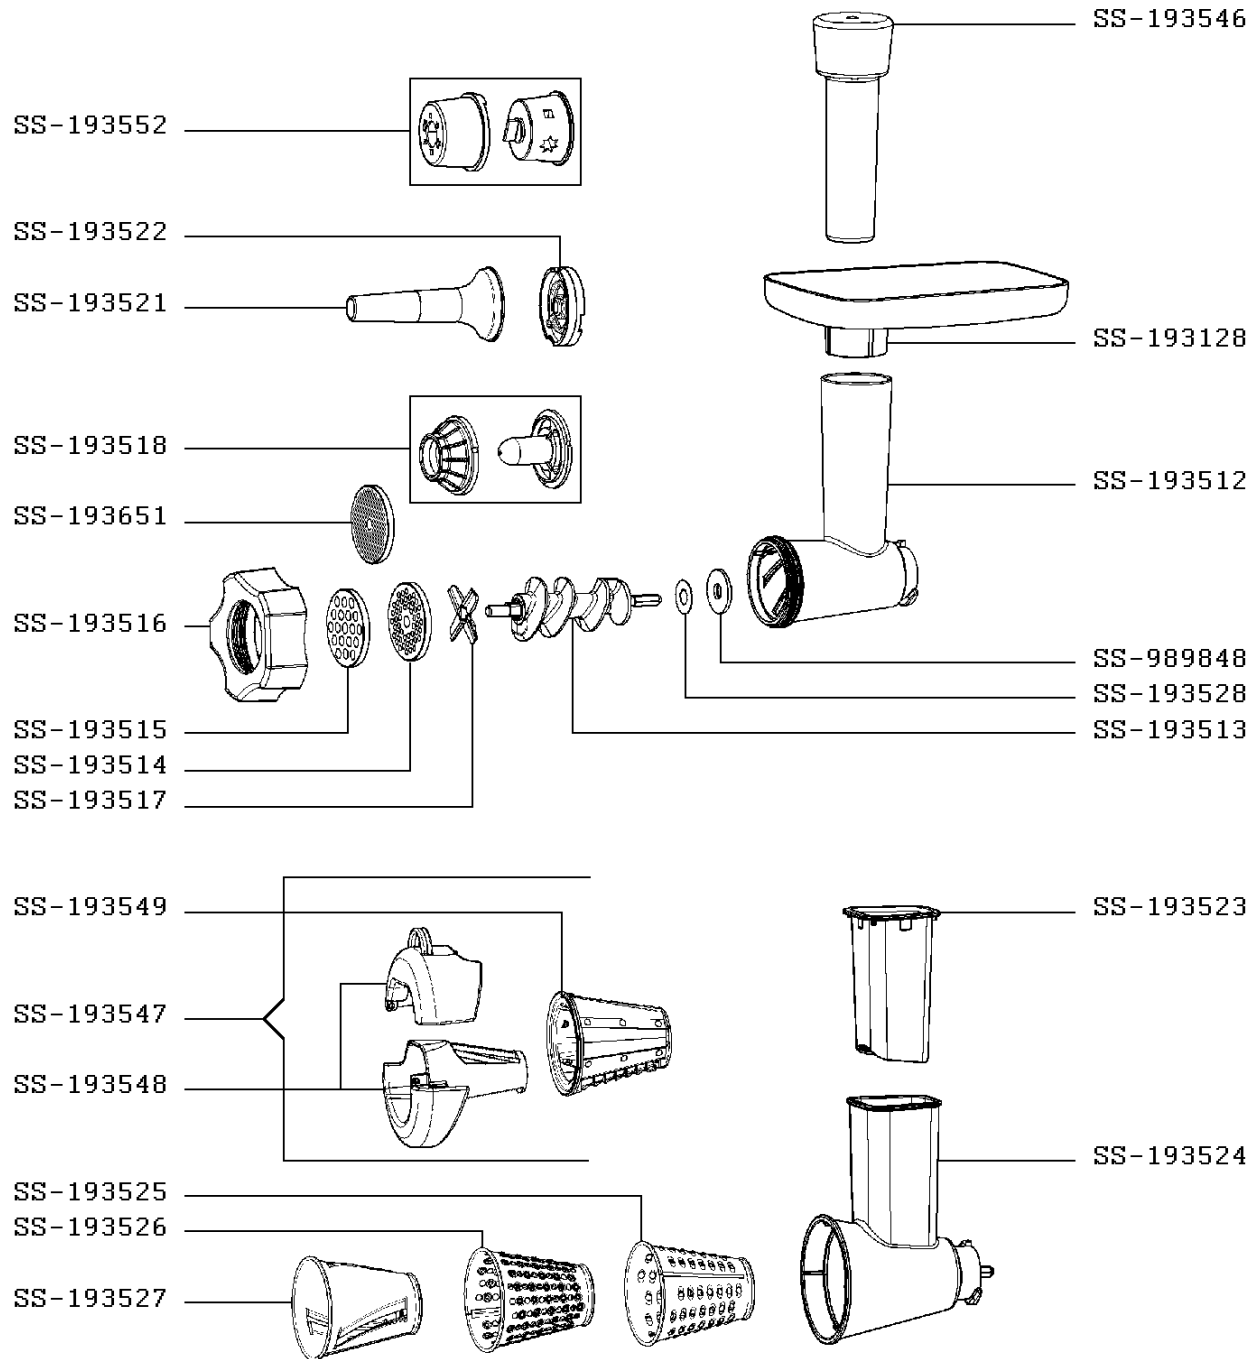

Moulinex

CHOPPER HV8

ME665B31/350
2200W

CREATION
EDIT

4/1/2011
1/11/2012

PAGE
1/2

COUNTRY
AF

FAMILY
III

Moulinex

CHOPPER HV8

ME665B31/350
2200W

CREATION
EDIT

4/1/2011
1/11/2012

PAGE
2/2

COUNTRY
AF

FAMILY
III