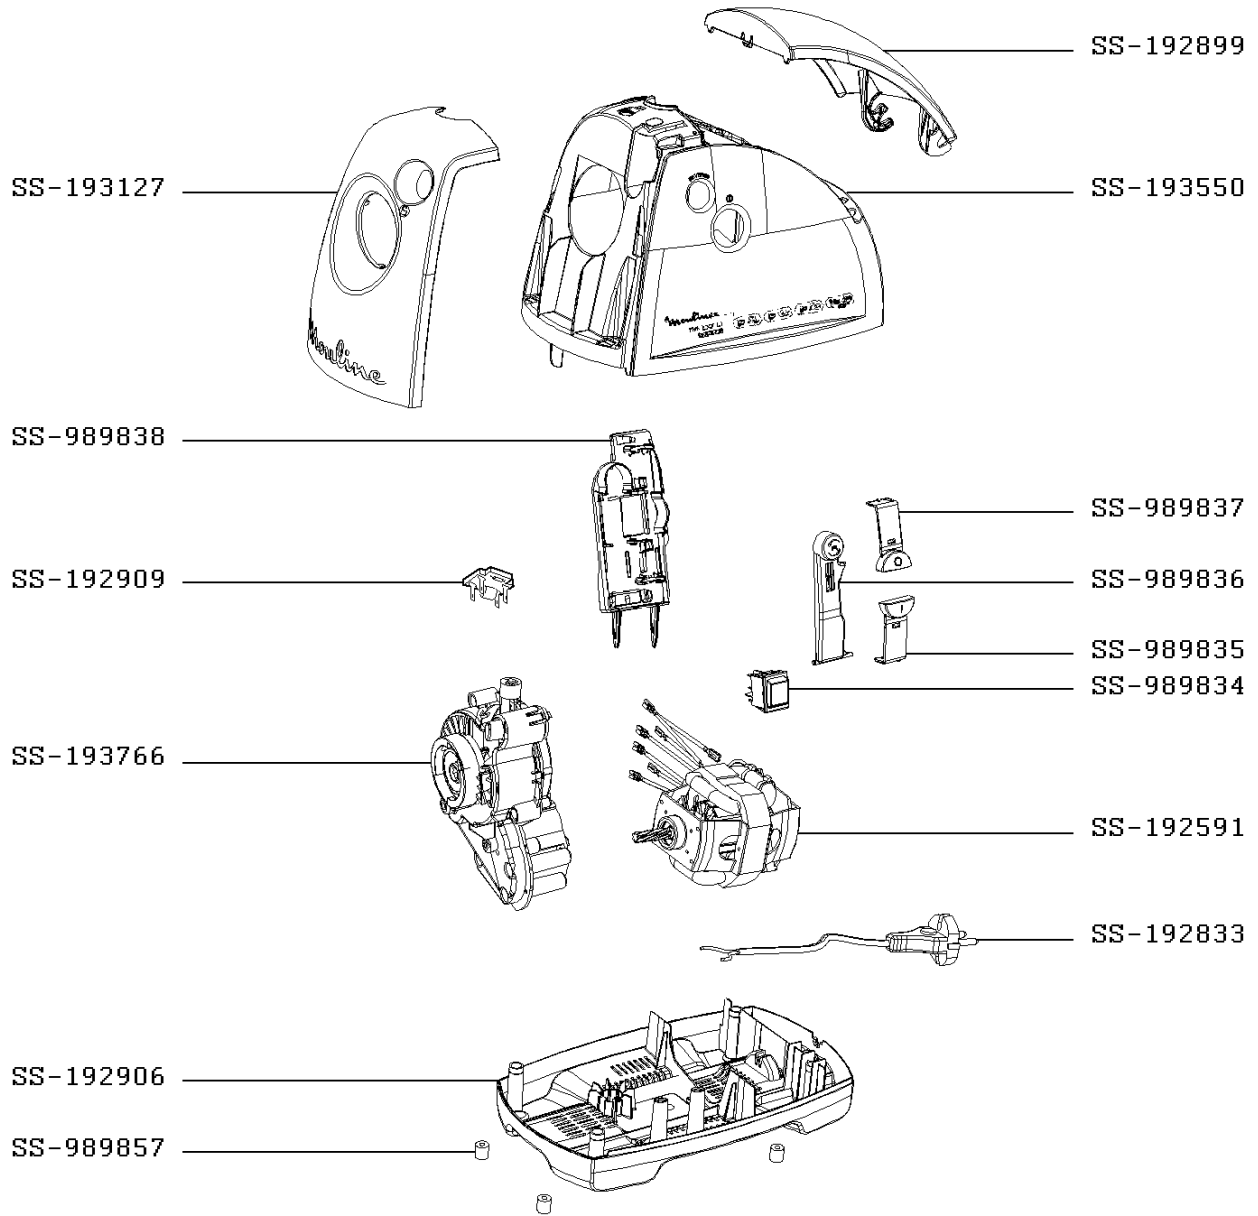

Moulinex

CHOPPER HV8

ME665B31/350
2200W

CREATION
EDIT

4/1/2011
1/11/2012

PAGE
1/2

COUNTRY
AF

FAMILY
III

Moulinex

CHOPPER HV8

ME665B31/350
2200W

CREATION
EDIT

4/1/2011
1/11/2012

PAGE
2/2

COUNTRY
AF

FAMILY
III