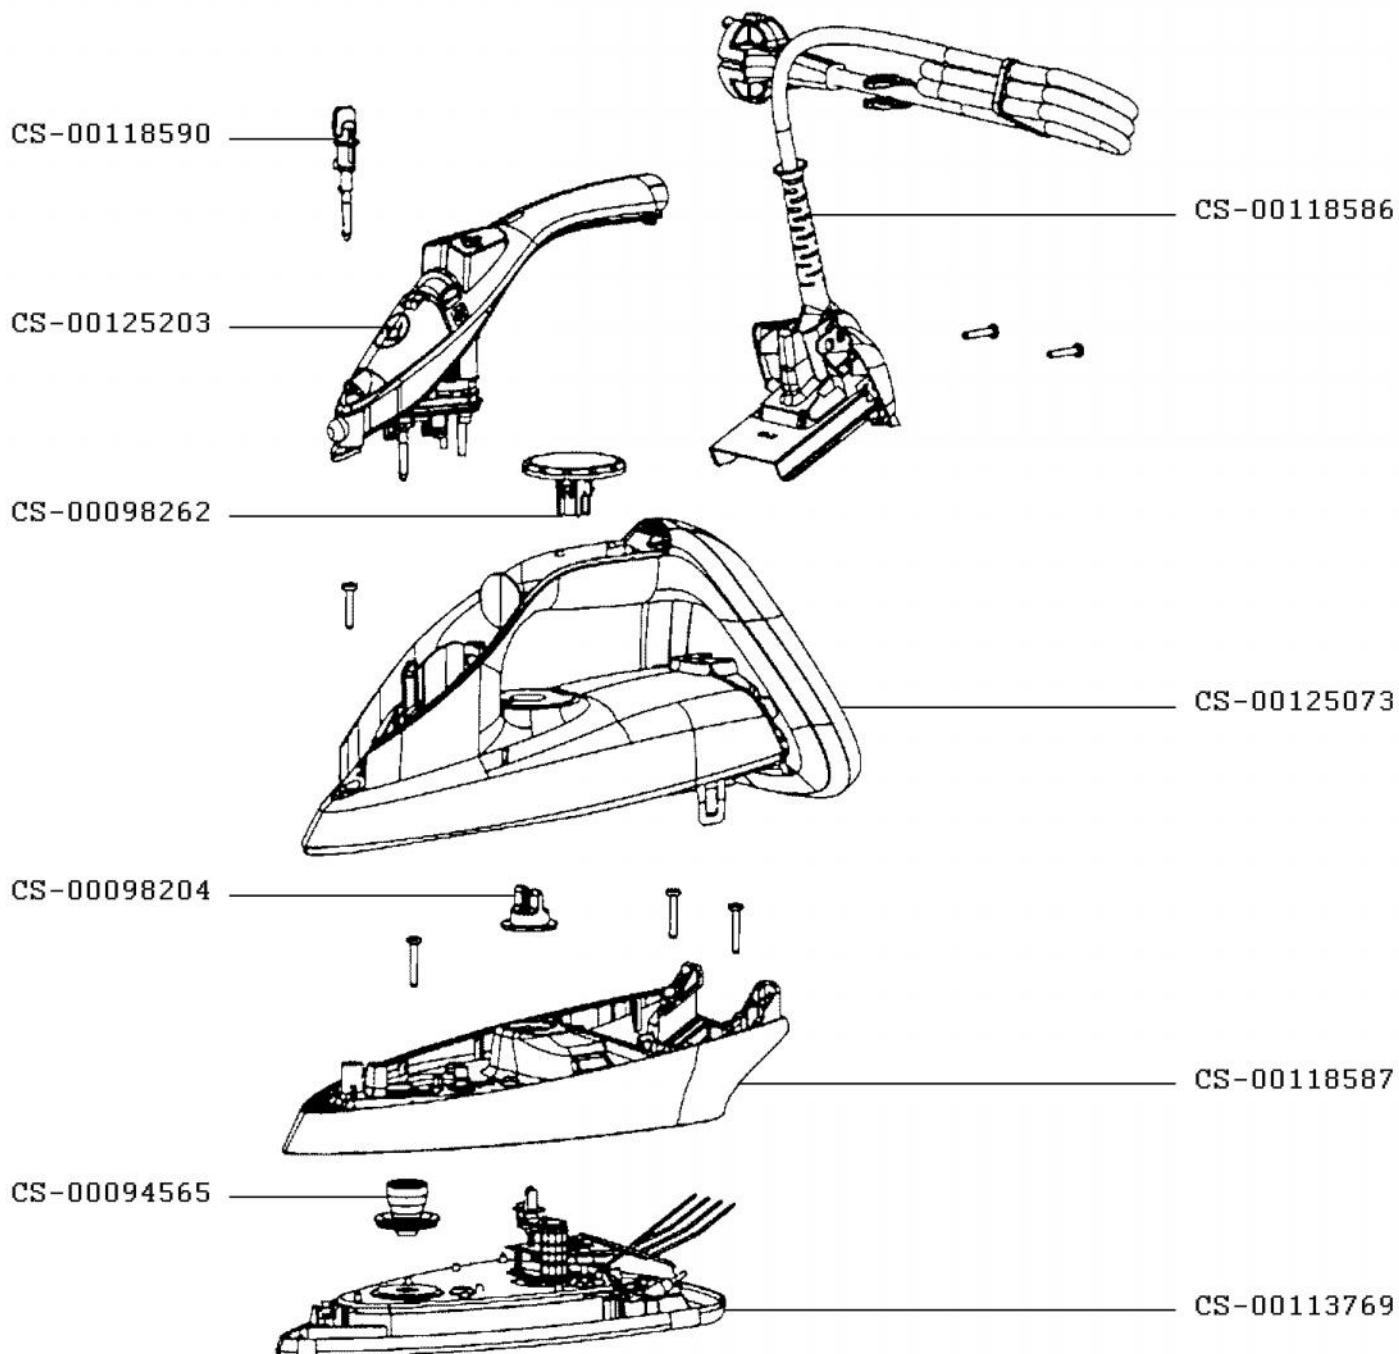

FV3810L0/23
2000W

CREATION	12/1/2012	PAGE	COUNTRY	FAMILY
EDIT	10/24/2012	1/1	CI	XI