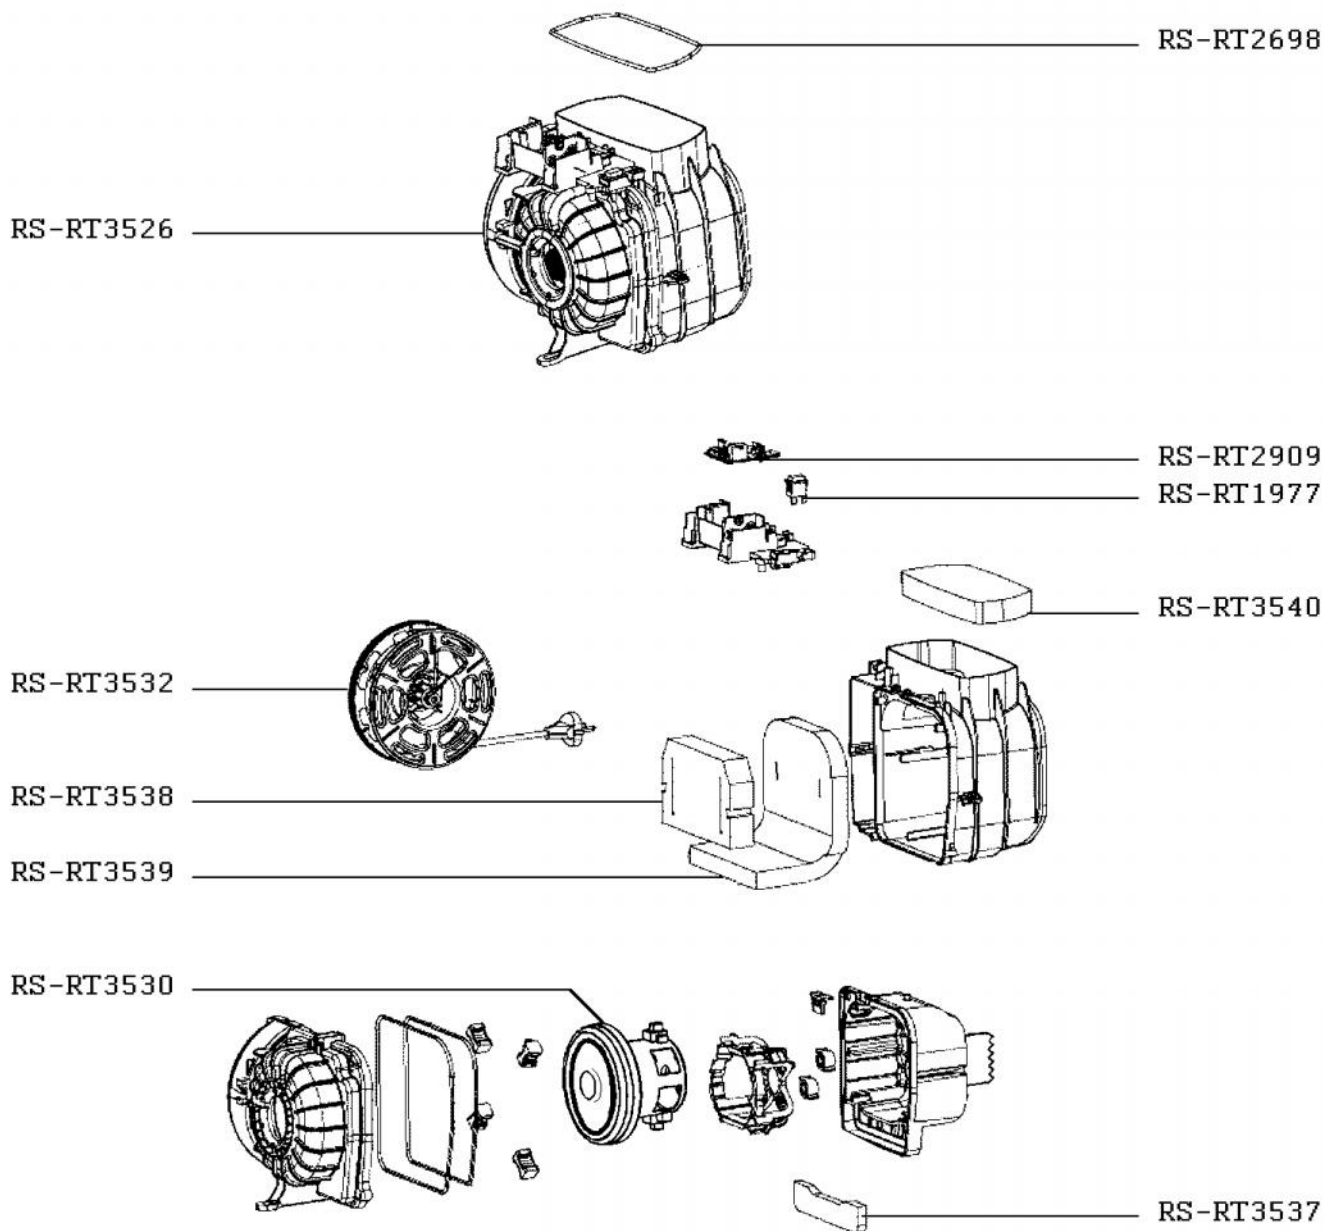

## VACUUM CLEANER SILENCE FORCE EXTREME

TW583388/410

**VACUUM CLEANER  
SILENCE FORCE EXTREME**

**TW583388/410**

<b>CREATION</b>	<b>5/28/2015</b>	<b>PAGE</b>	<b>COUNTRY</b>	<b>FAMILY</b>
<b>EDIT</b>	<b>6/1/2015</b>	<b>2/3</b>	<b>IR</b>	<b>XII</b>

**VACUUM CLEANER  
SILENCE FORCE EXTREME**

**TW583388/410**

CREATION	5/28/2015	PAGE	COUNTRY	FAMILY
EDIT	6/1/2015	3/3	IR	XII