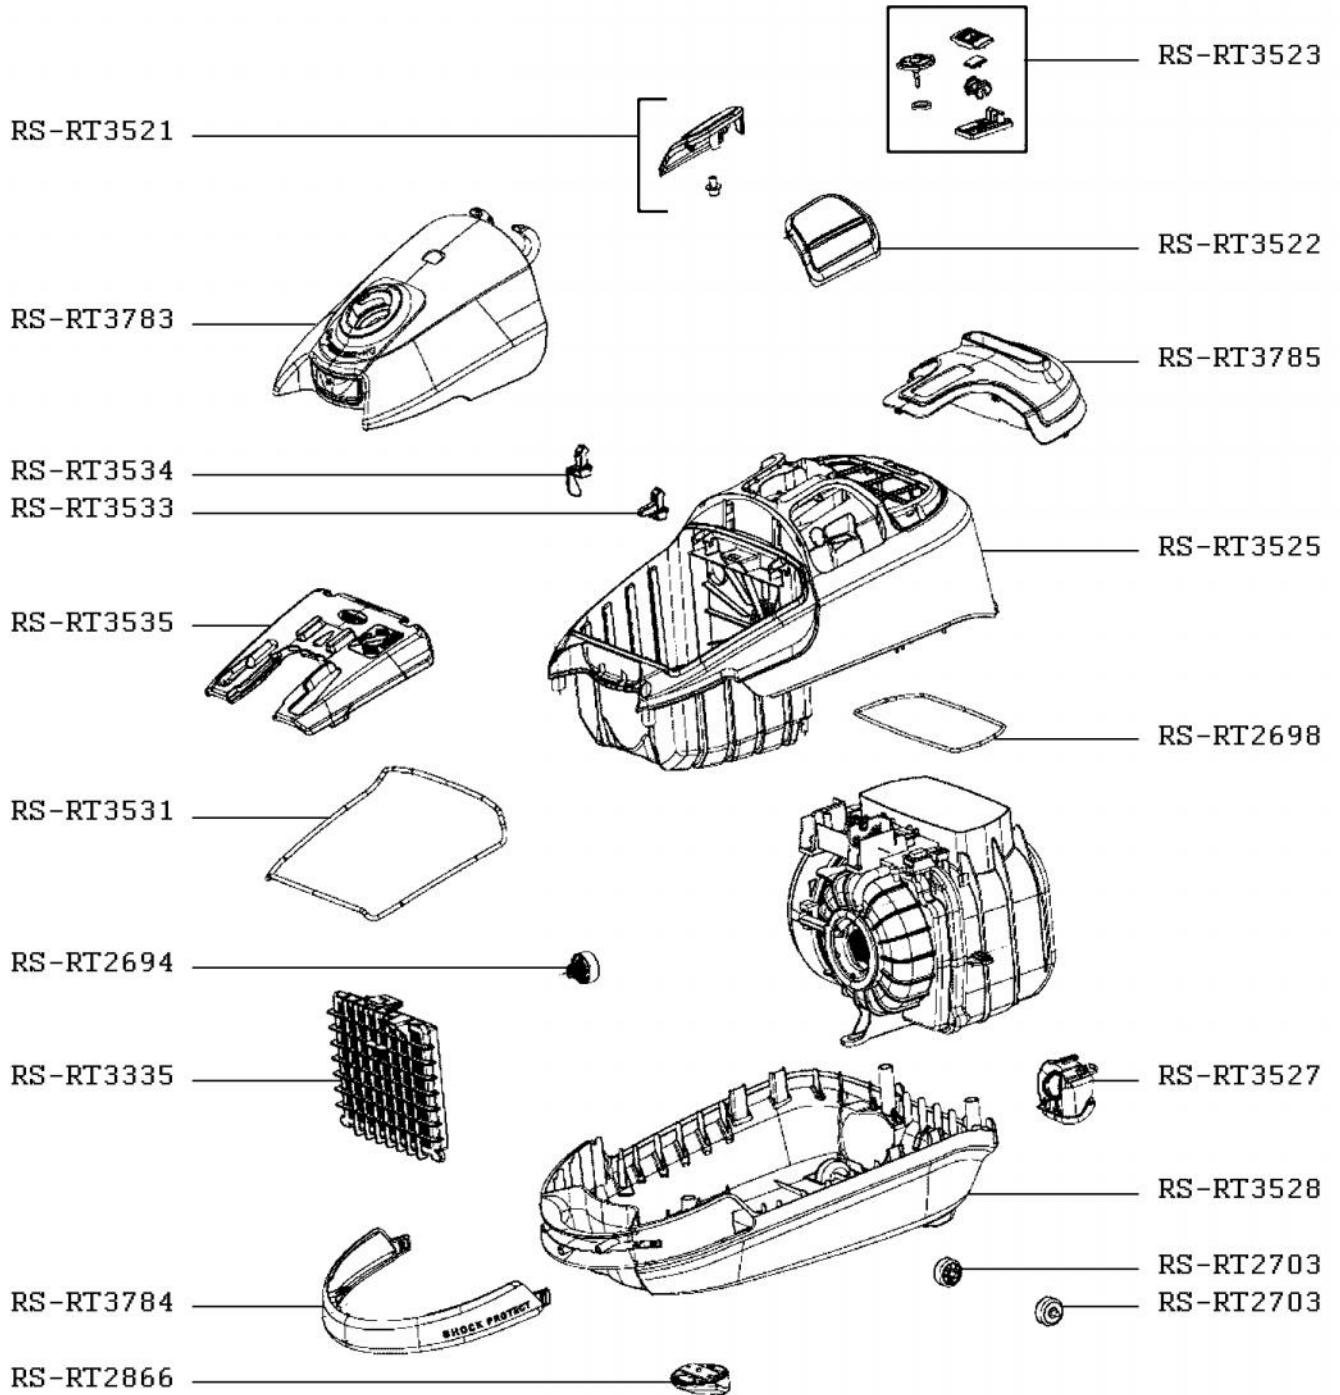

## VACUUM CLEANER SILENCE FORCE EXTREME

TW583388/410

**VACUUM CLEANER  
SILENCE FORCE EXTREME**

**TW583388/410**

<b>CREATION</b>	<b>5/28/2015</b>	<b>PAGE</b>	<b>COUNTRY</b>	<b>FAMILY</b>
<b>EDIT</b>	<b>6/1/2015</b>	<b>2/3</b>	<b>IR</b>	<b>XII</b>

**VACUUM CLEANER  
SILENCE FORCE EXTREME**

**TW583388/410**

CREATION	5/28/2015	PAGE	COUNTRY	FAMILY
EDIT	6/1/2015	3/3	IR	XII