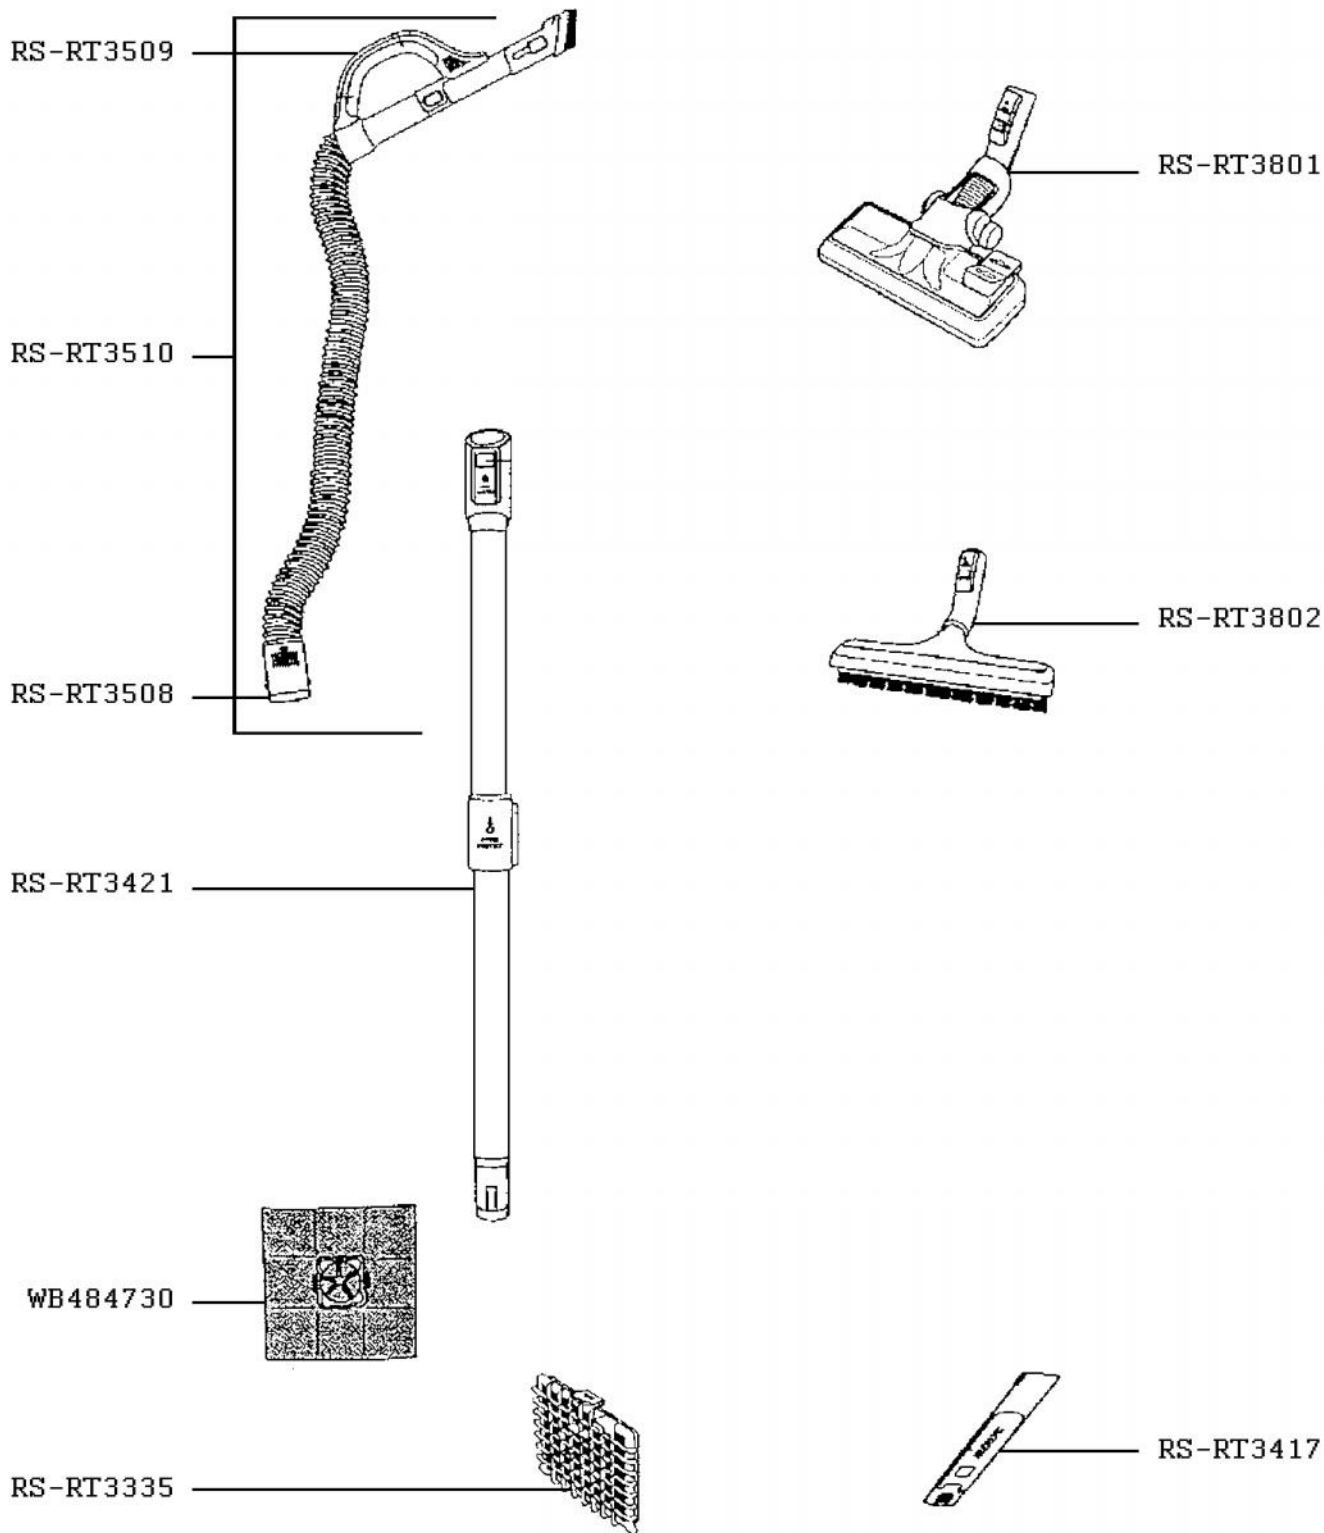

## VACUUM CLEANER SILENCE FORCE EXTREME

TW583388/410

**VACUUM CLEANER  
SILENCE FORCE EXTREME**

**TW583388/410**

<b>CREATION</b>	<b>5/28/2015</b>	<b>PAGE</b>	<b>COUNTRY</b>	<b>FAMILY</b>
<b>EDIT</b>	<b>6/1/2015</b>	<b>2/3</b>	<b>IR</b>	<b>XII</b>

**VACUUM CLEANER  
SILENCE FORCE EXTREME**

**TW583388/410**

CREATION	5/28/2015	PAGE	COUNTRY	FAMILY
EDIT	6/1/2015	3/3	IR	XII