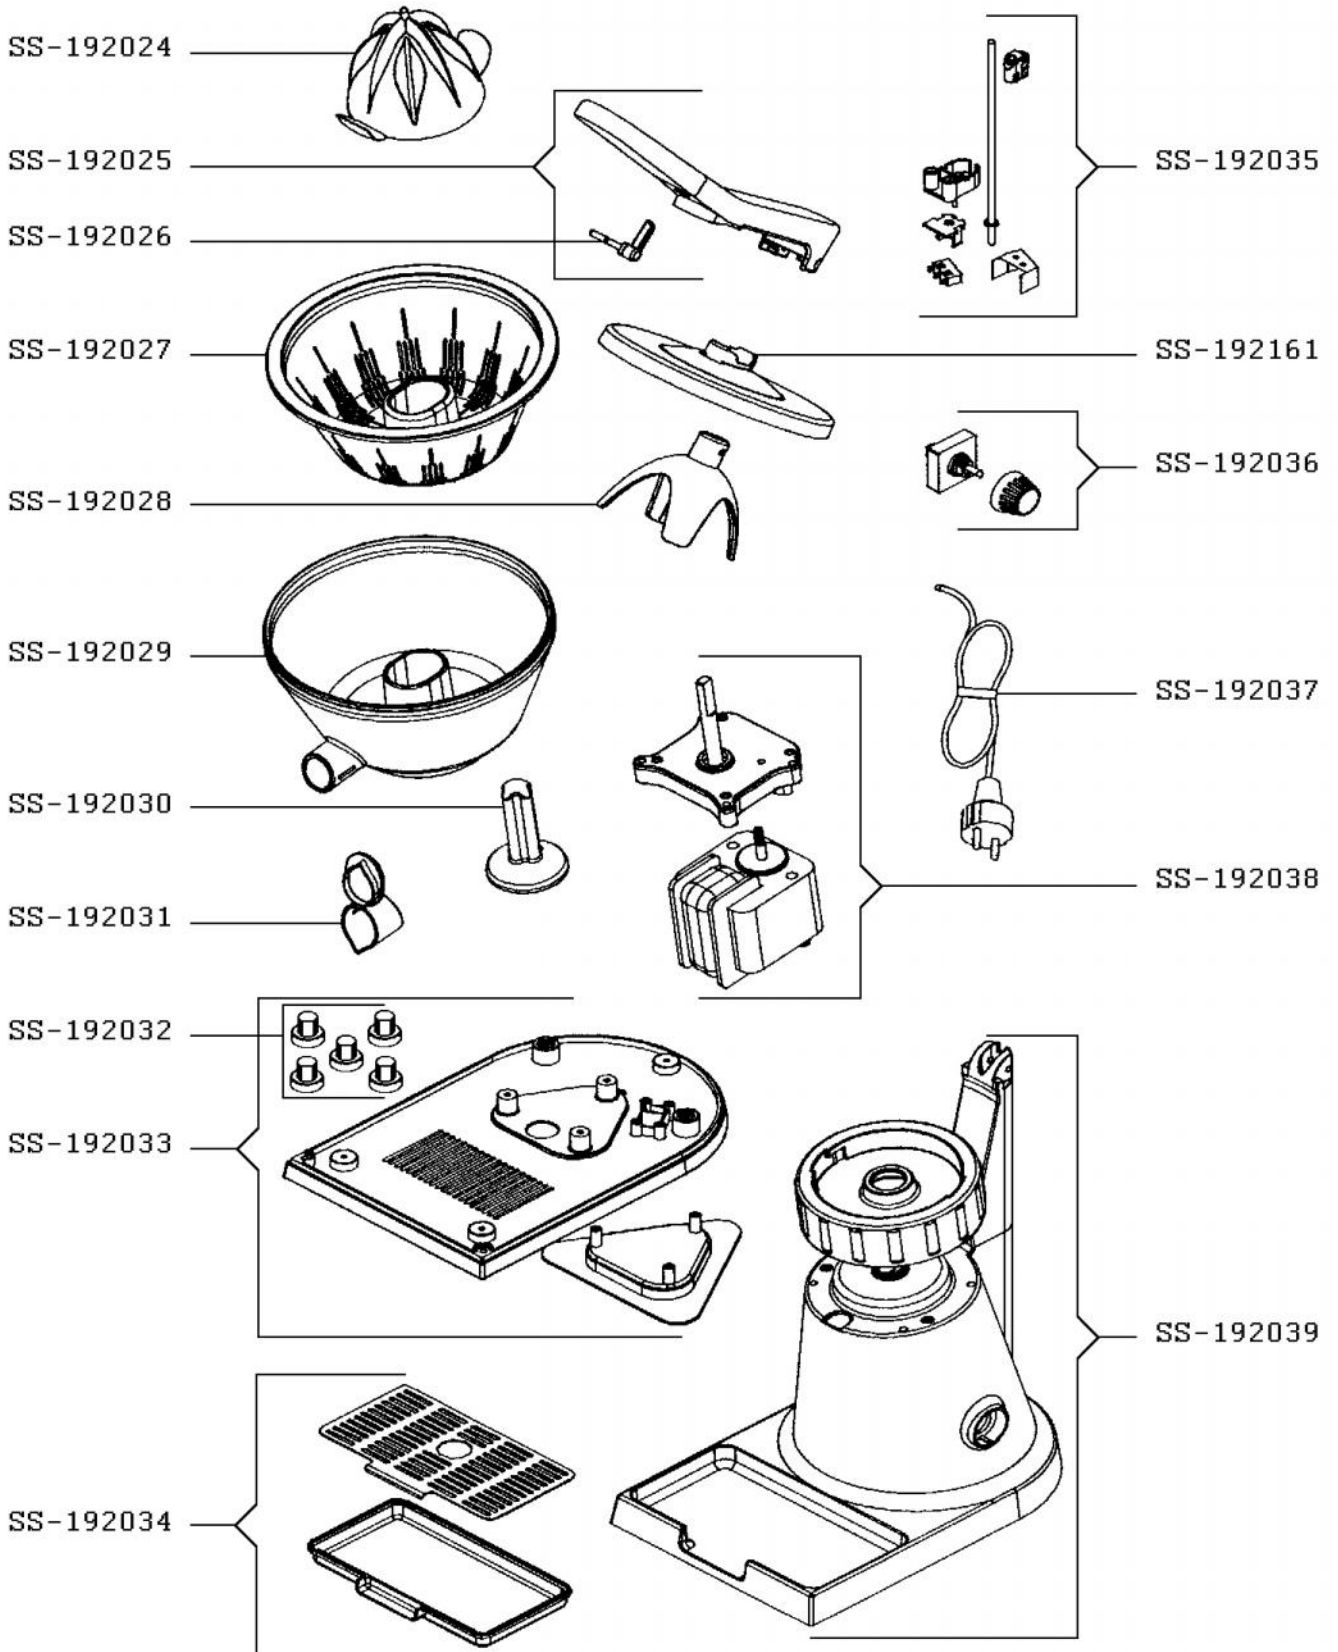

## JUICE SQUEEZER CITRUS EXPERT

### ZX700041/6R

CREATION	8/22/2005	PAGE	COUNTRY	FAMILY
EDIT	11/23/2006	1/1	AE	III