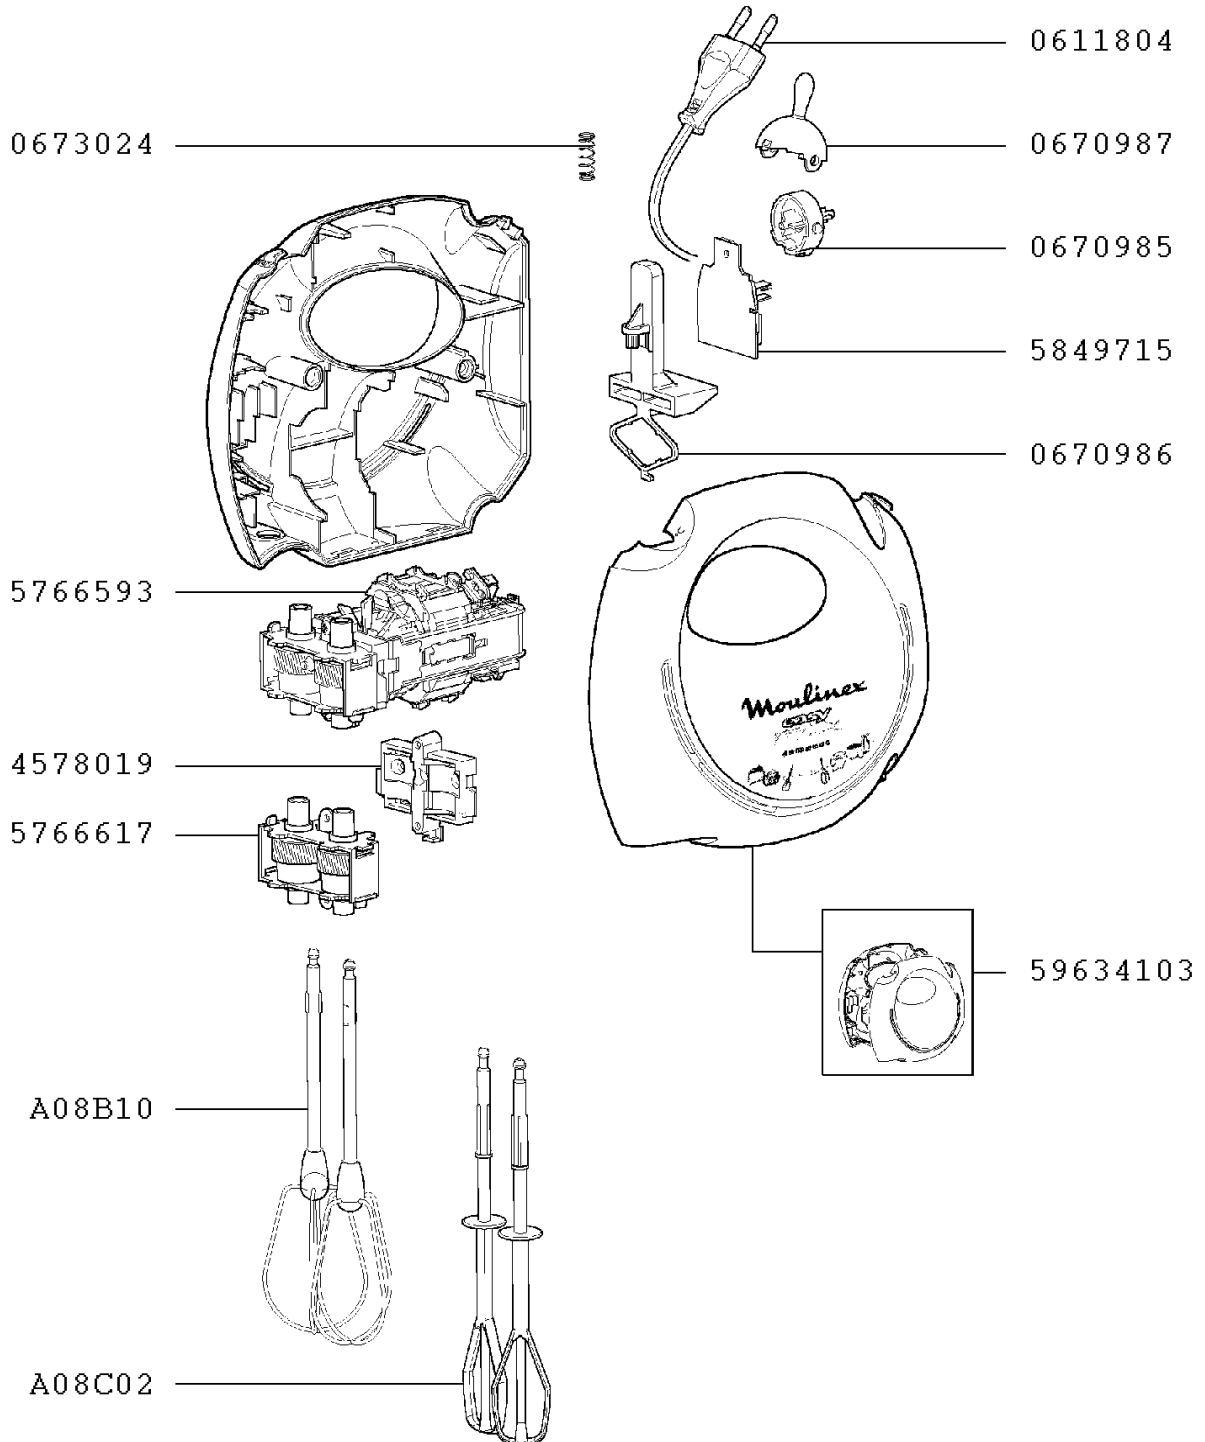

Moulinex

FOOD MIXER EASY MAX COMPACT

ABM14D(P)

CREATION APPLIANCE	1/8/2004	PAGE	COUNTRY	FAMILY
ISSUE EXPLODED DIAGRAM	1/28/2004	1/1	IR	III