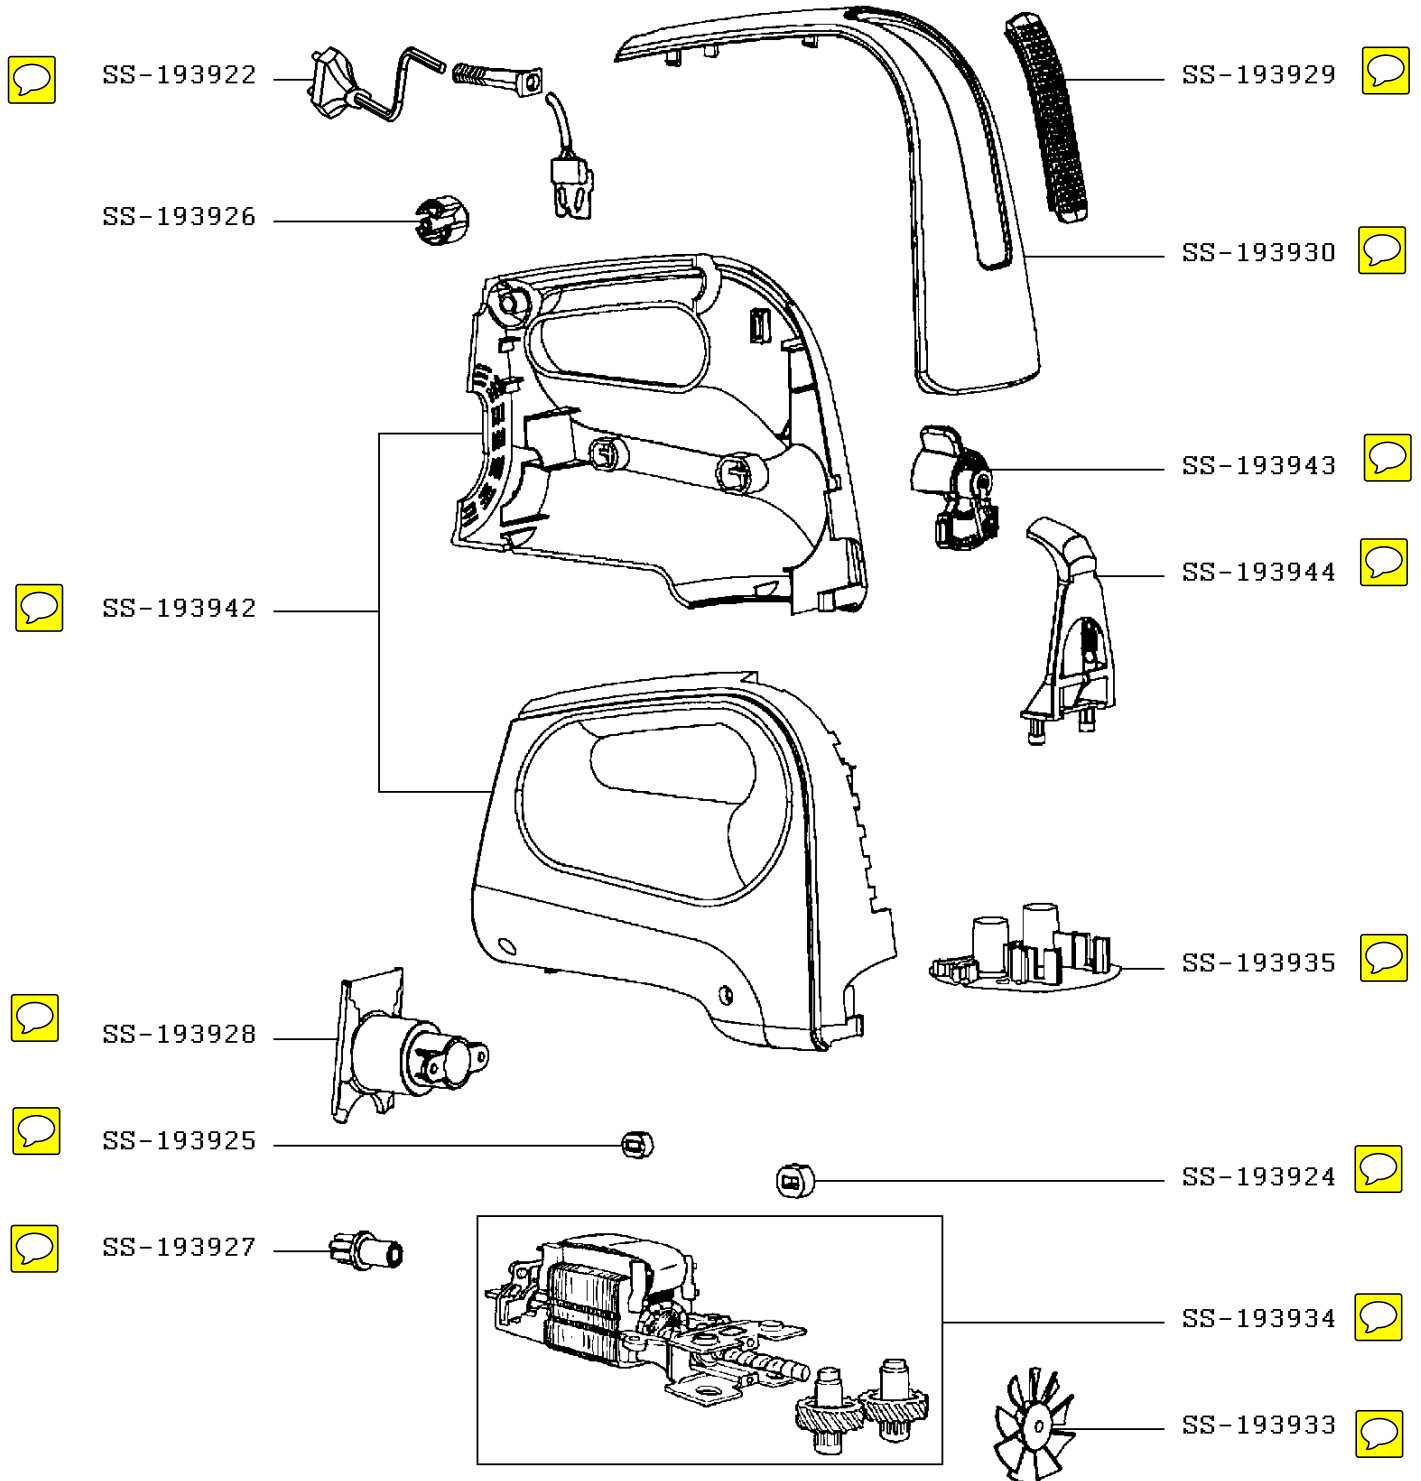

1/25/2012
7/18/2012

PAGE
1/2

COUNTRY
AF

FAMILY
III

FOOD MIXER POWERMIX

HM615110/BV0

CREATION	1/25/2012	PAGE	COUNTRY	FAMILY
EDIT	7/18/2012	2/2	AF	III