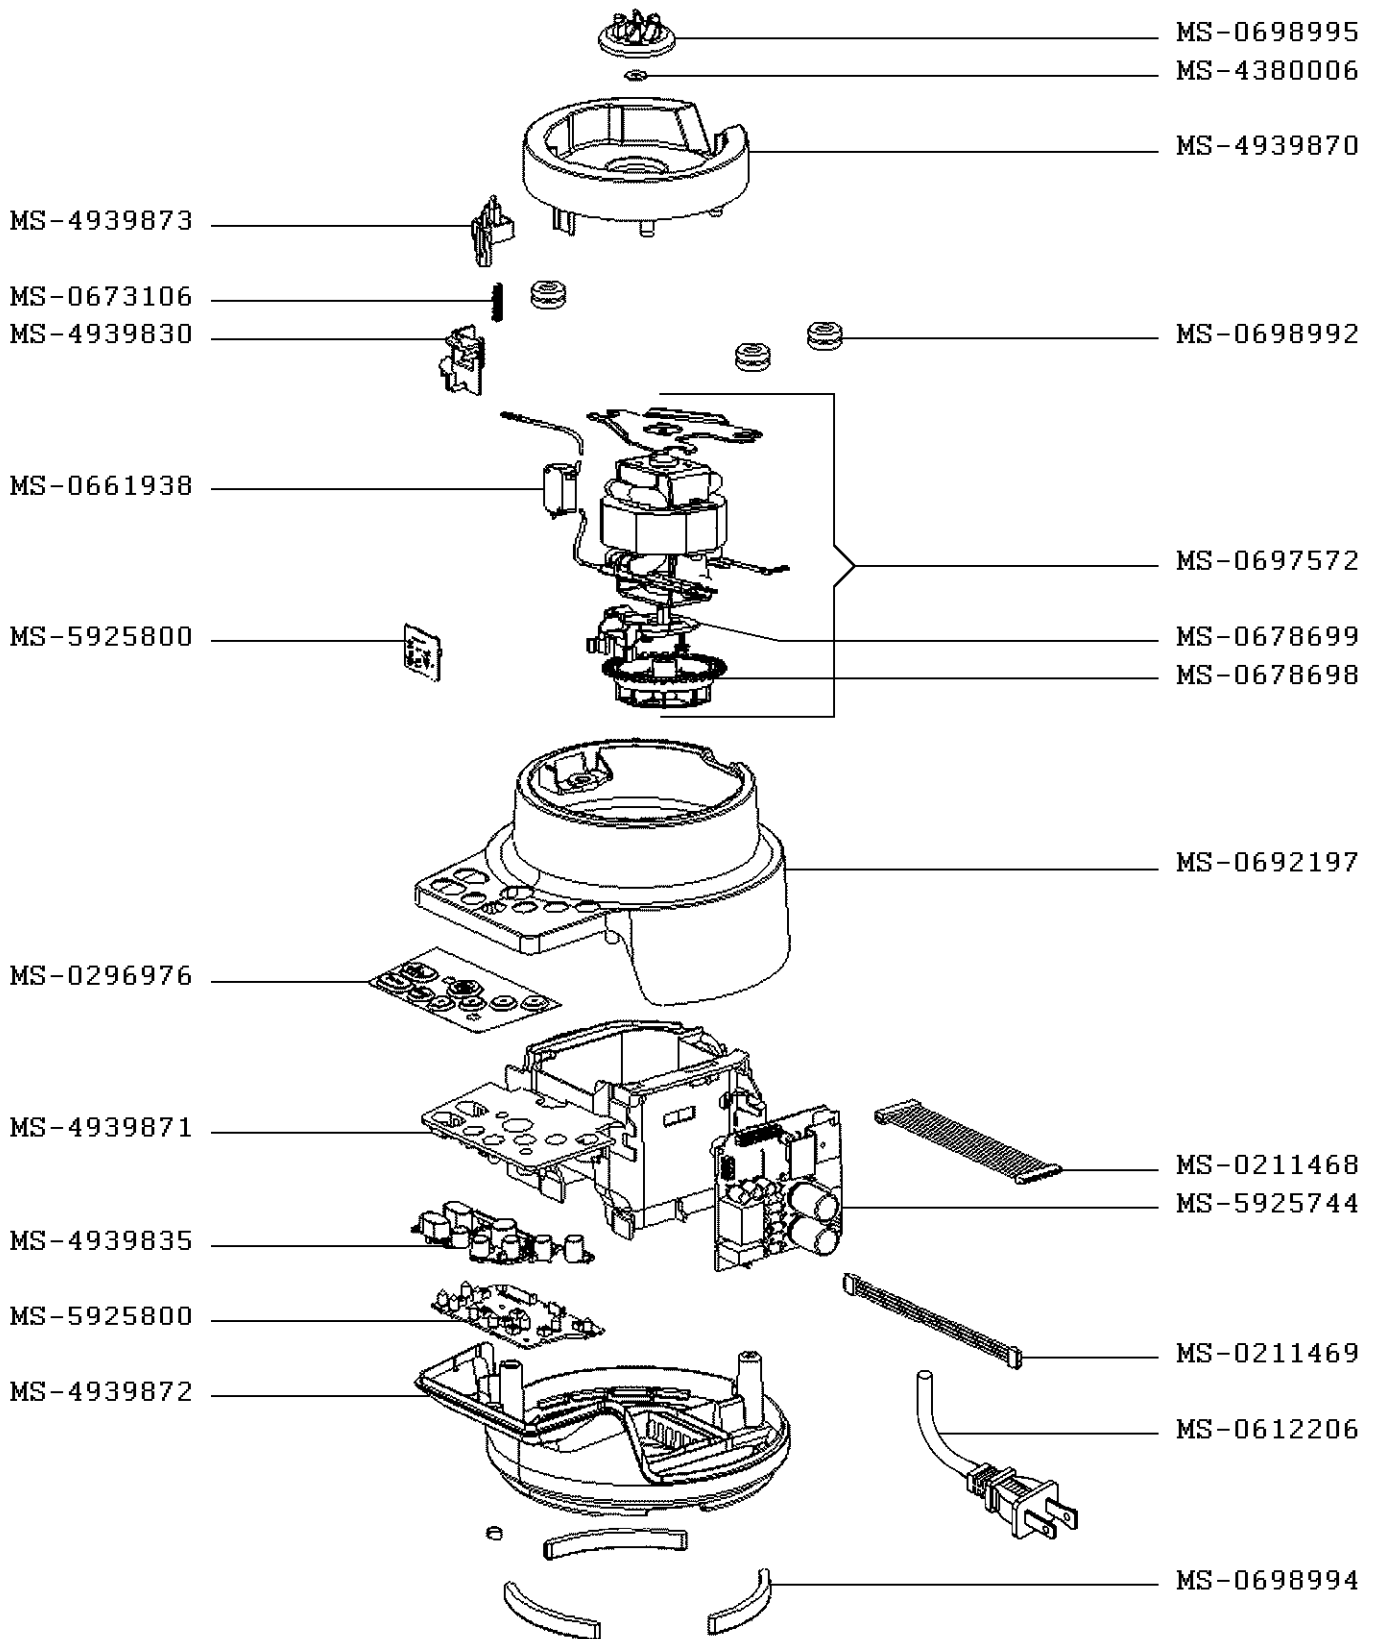

KRUPS

BLENDER PREP EXPERT S7000

KB720711/860

CREATION	2/13/2006	PAGE	COUNTRY	FAMILY
EDIT	7/11/2006	1/2	US	III

KRUPS

BLENDER PREP EXPERT S7000

KB720711/860

CREATION	2/13/2006	PAGE	COUNTRY	FAMILY
EDIT	7/11/2006	2/2	US	III