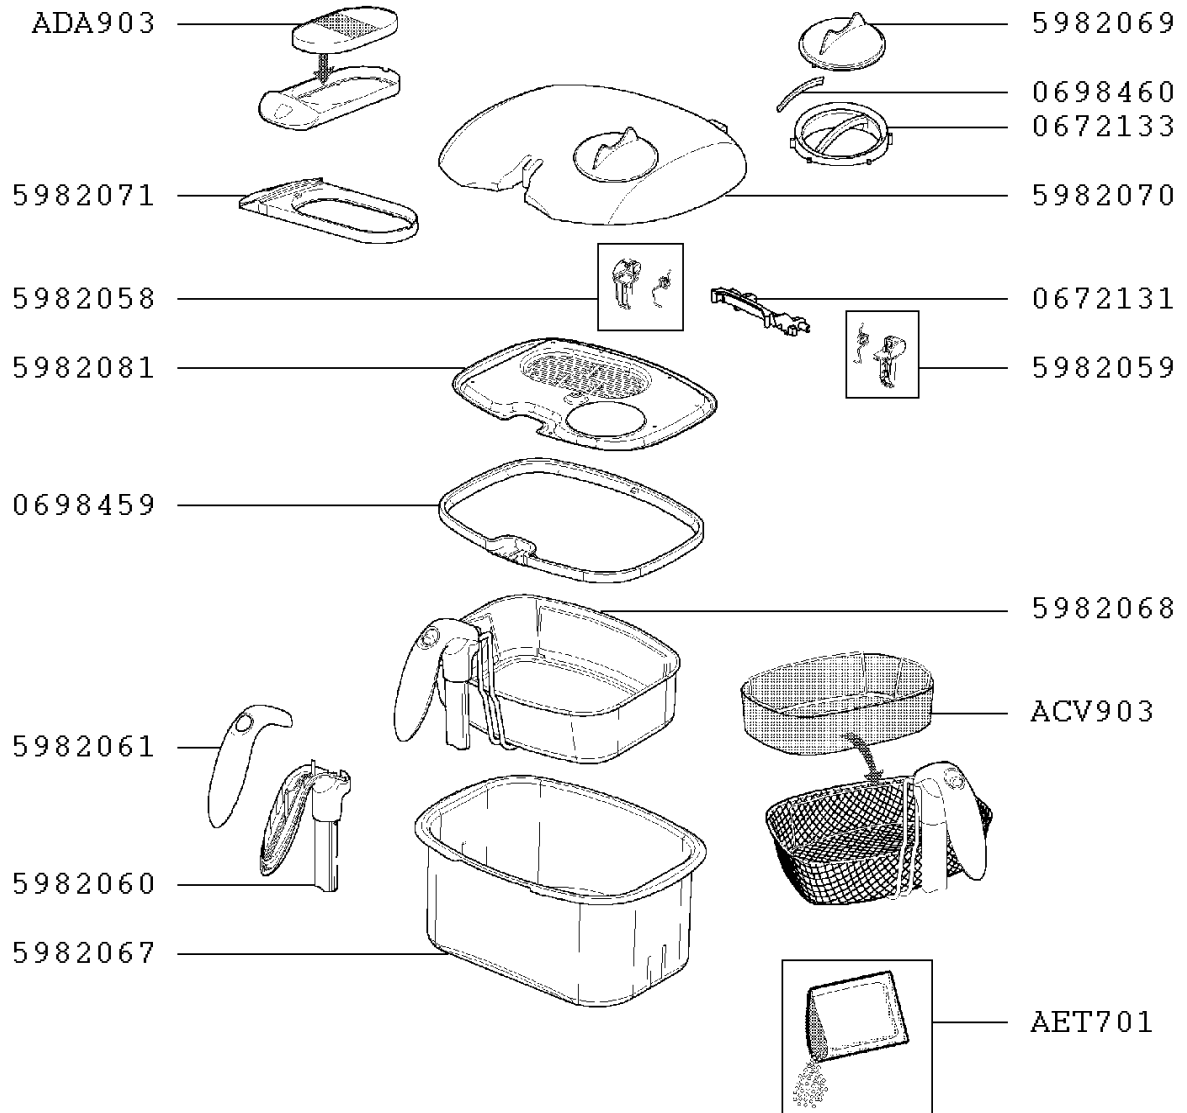

Moulinex

# FRYER TOUCAN

ADR24W(0)

CREATION APPLIANCE	2/21/2003	PAGE	COUNTRY	FAMILY
ISSUE EXPLODED DIAGRAM	5/6/2004	1/2	IR	V

Moulinex

# FRYER TOUCAN

ADR24W(0)

CREATION APPLIANCE	2/21/2003	PAGE	COUNTRY	FAMILY
ISSUE EXPLODED DIAGRAM	5/6/2004	2/2	IR	V