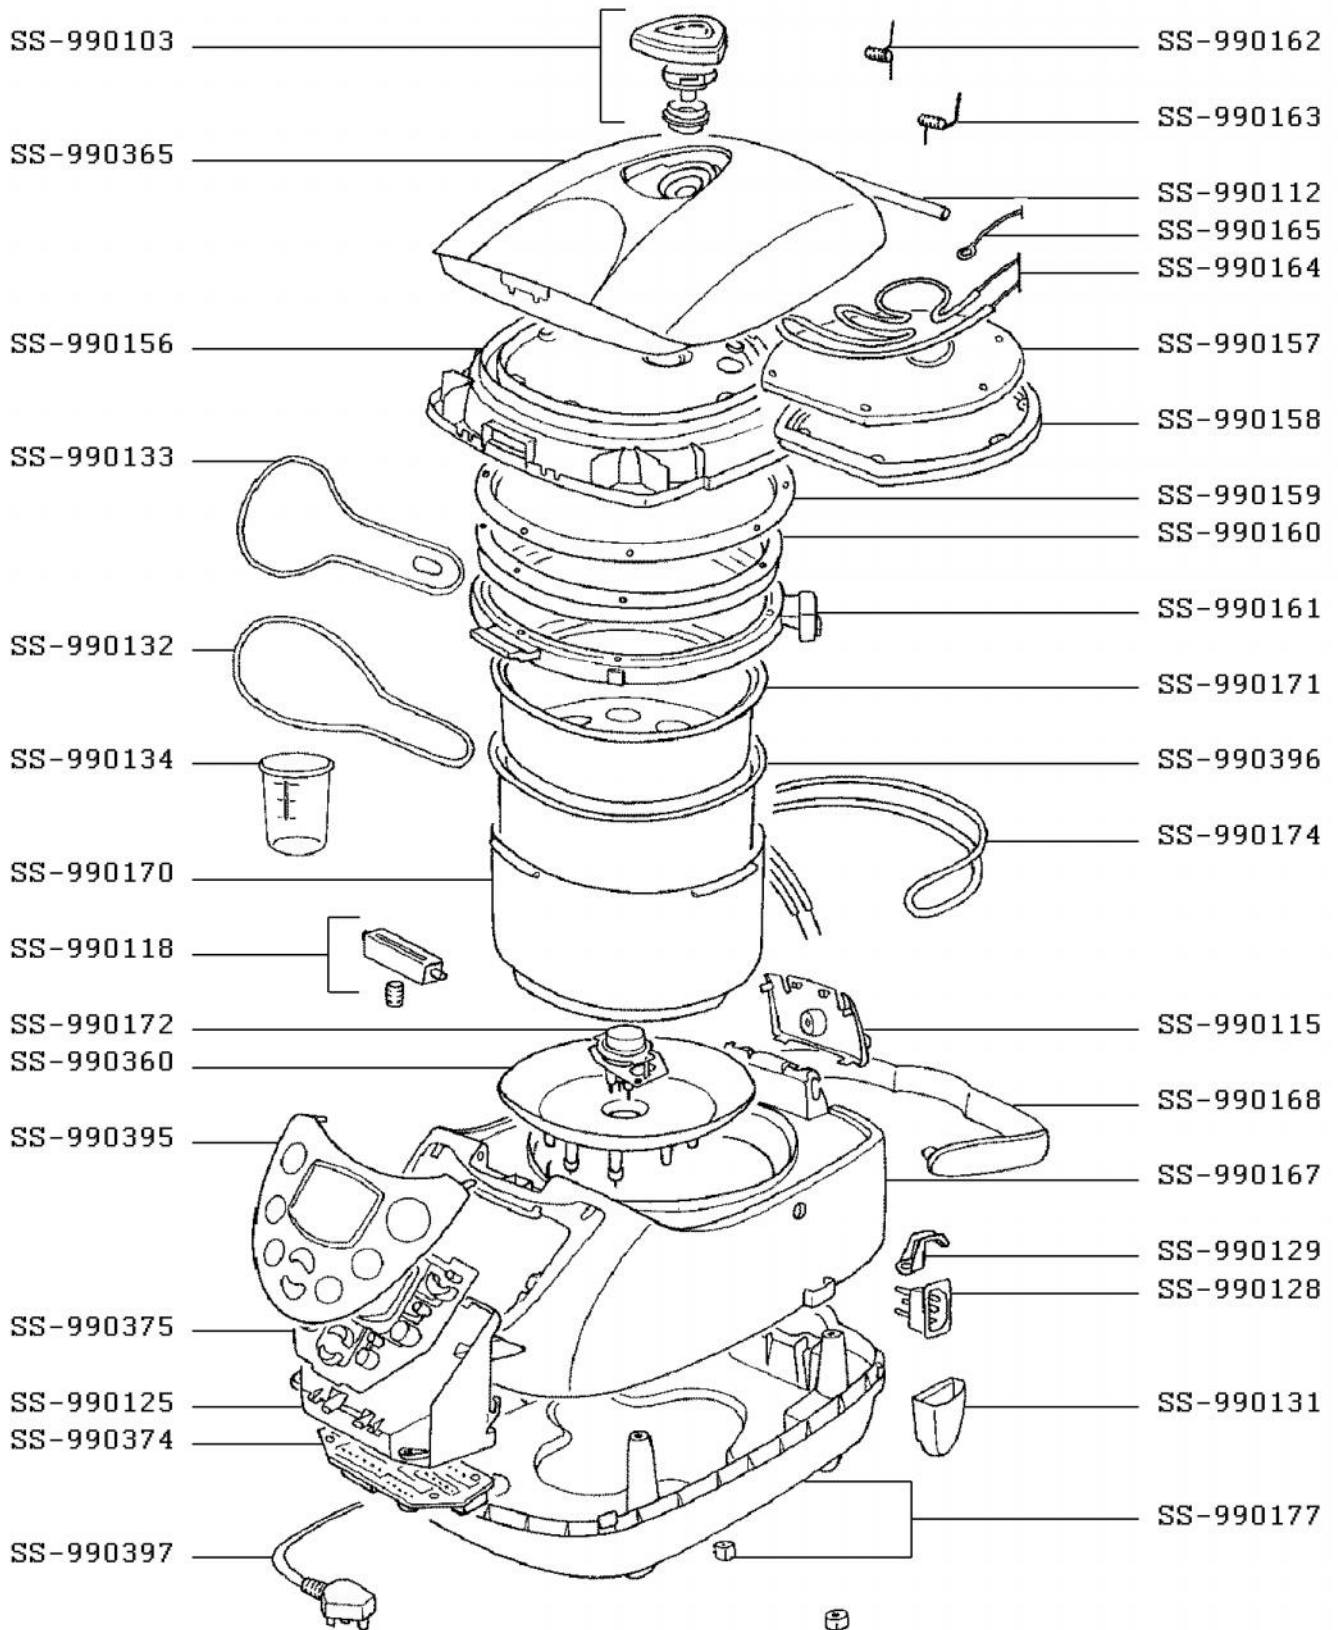

**PROGRAMMABLE COOKER  
RICE COOKER DELIRICE**

**RK7006IR/7D  
8 CUPS**

CREATION	8/26/2014	PAGE	COUNTRY	FAMILY
EDIT	12/22/2014	1/1	IR	IV