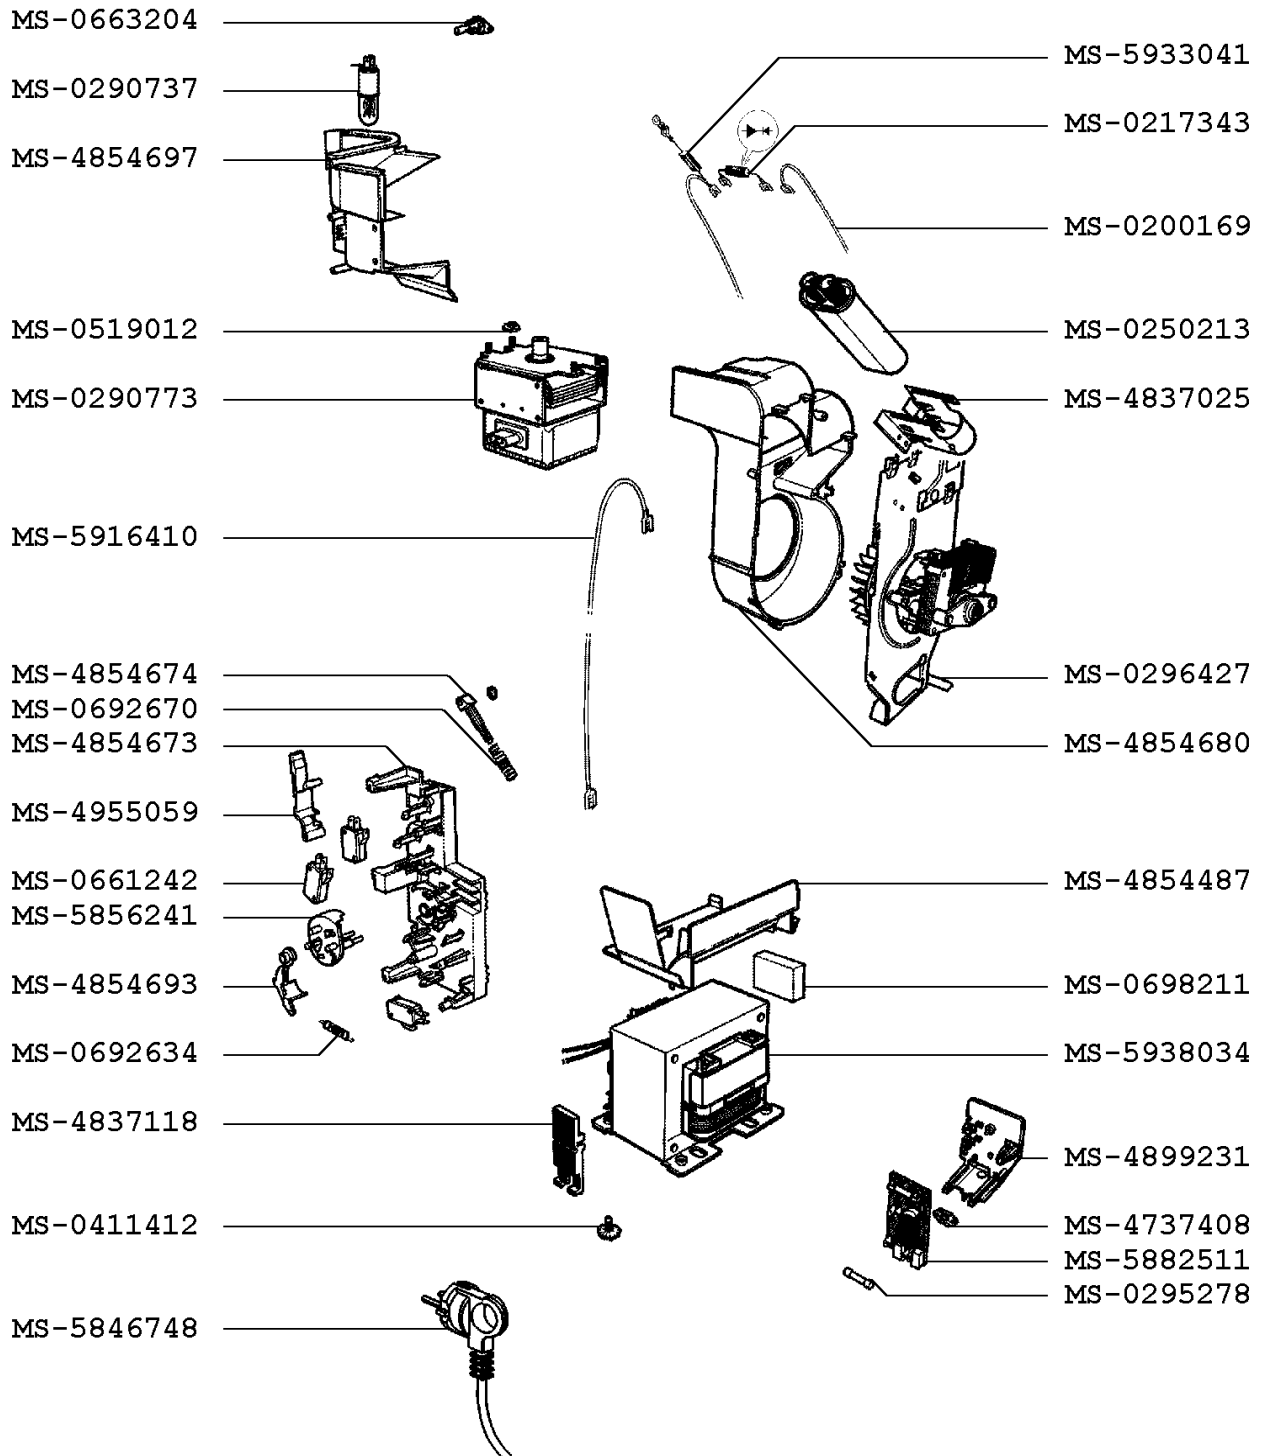

Moulinex

MICROWAVE DIALOG COOK EMAIL

AY902N(0)

CREATION APPLIANCE ISSUE EXPLODED DIAGRAM12/1/2003	PAGE 1/4	COUNTRY FR	FAMILY IX
---	-------------	---------------	--------------

Moulinex

MICROWAVE DIALOG COOK EMAIL

AY902N(0)

<p>CREATION APPLIANCE ISSUE EXPLODED DIAGRAM 12/1/2003</p>	<p>PAGE 2/4</p>	<p>COUNTRY FR</p>	<p>FAMILY IX</p>
--	---------------------	-----------------------	----------------------

Moulinex

MICROWAVE DIALOG COOK EMAIL