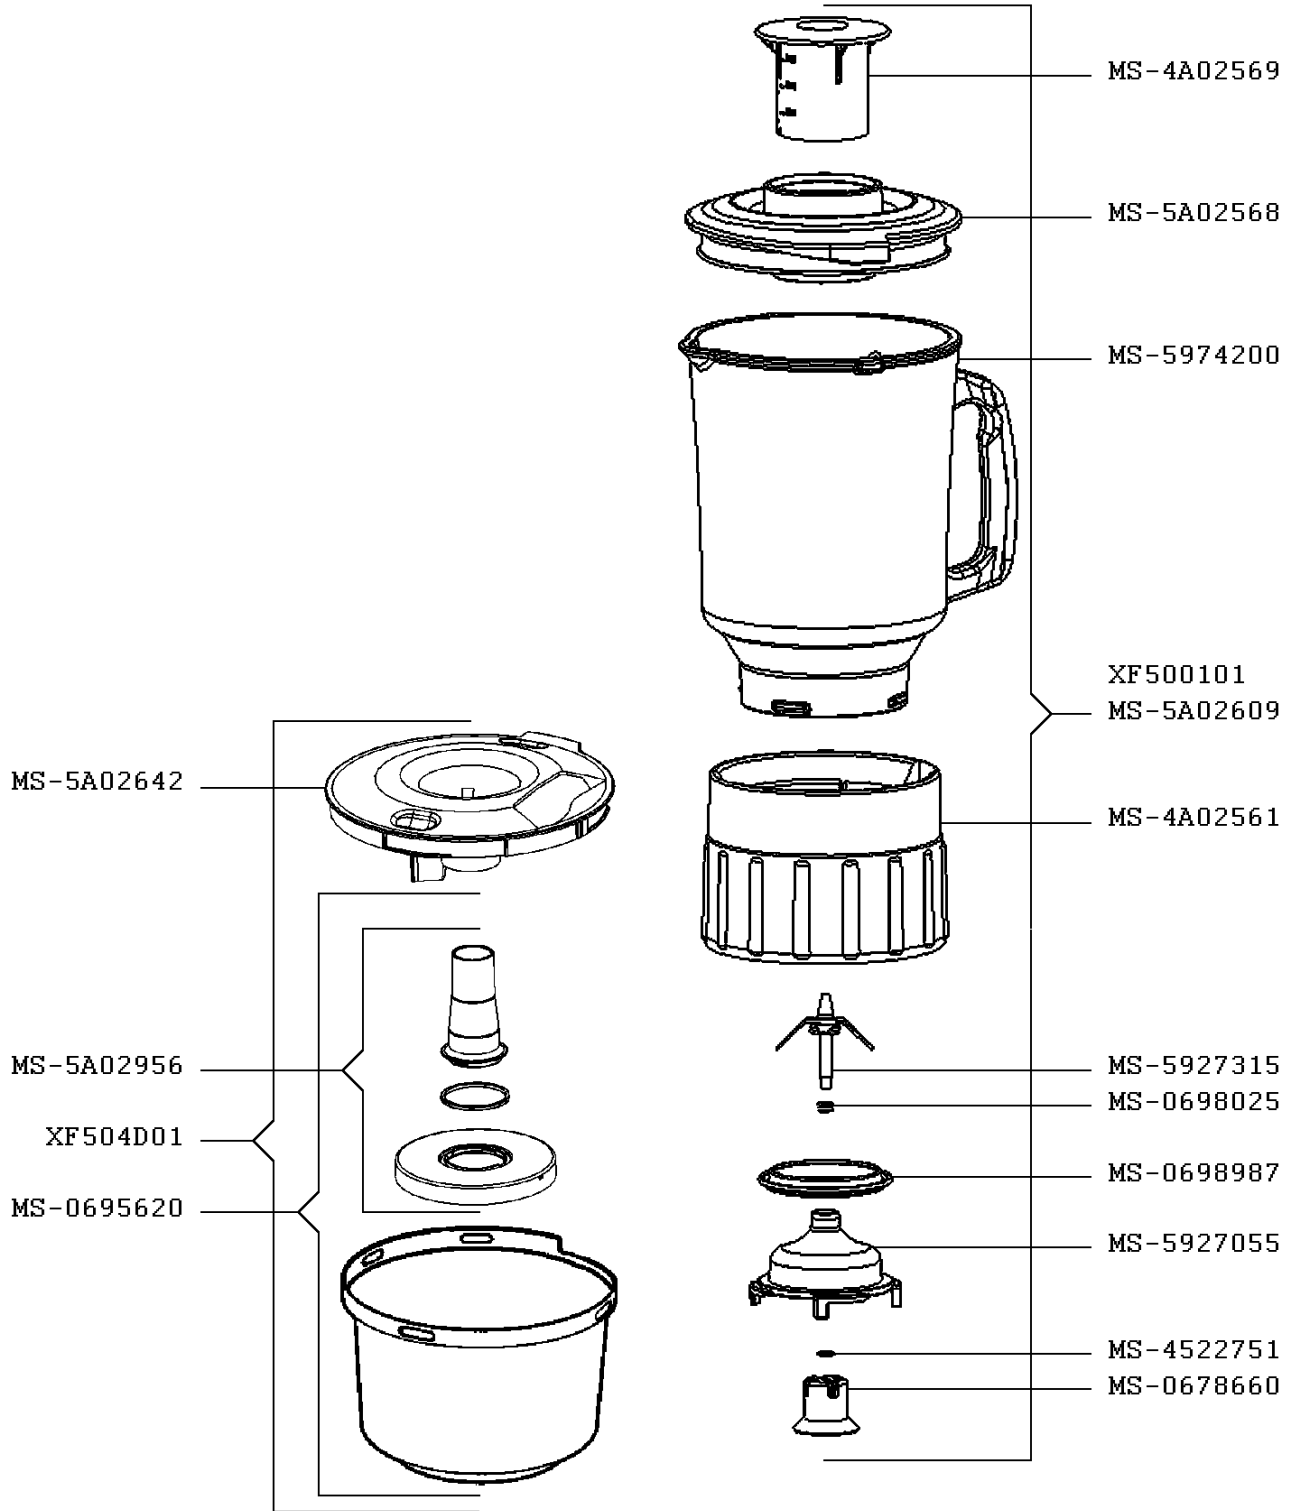

KRUPS

FOOD PROCESSOR PREP EXPERT S8000

KA802142/70

CREATION	9/9/2005	PAGE	COUNTRY	FAMILY
EDIT	9/12/2006	2/4	AT	III