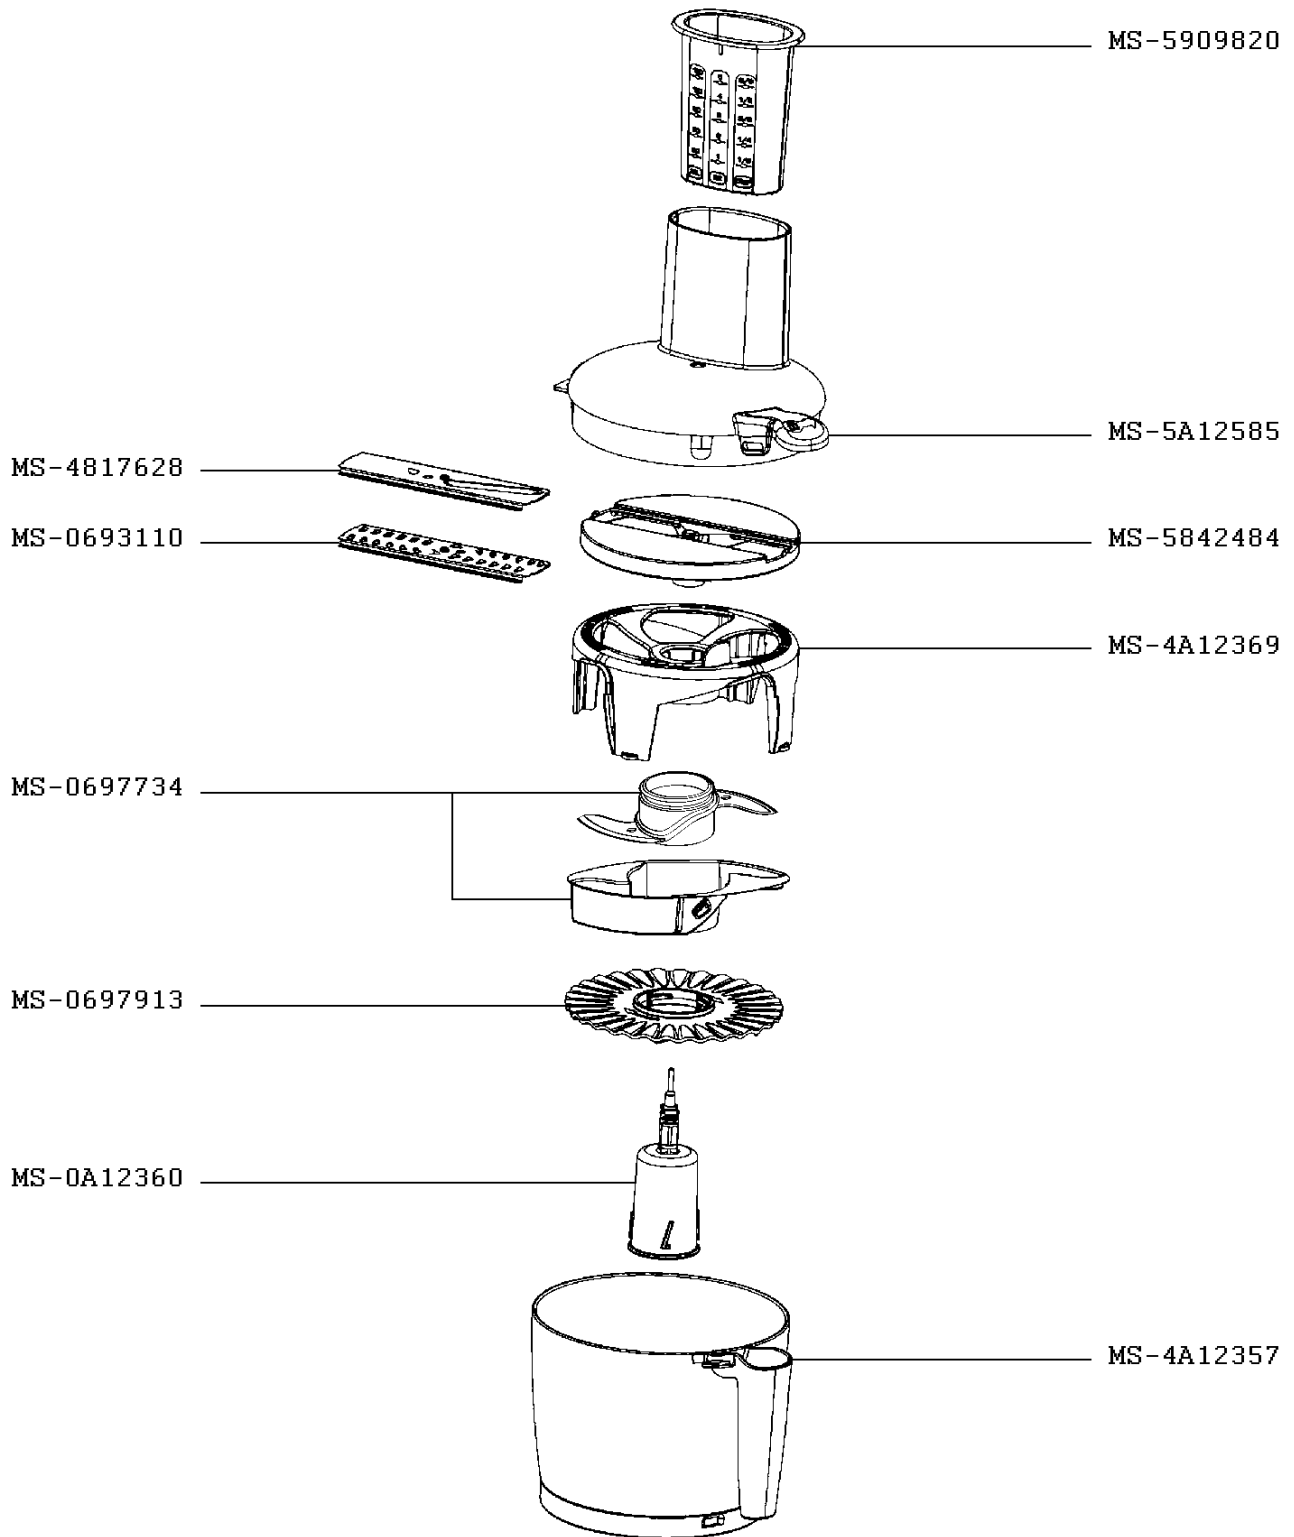

Moulinex

FOOD PROCESSOR MASTERCHEF 2000

FP2111B1/700

CREATION
EDIT

11/29/2010
6/8/2011

PAGE
1/2

COUNTRY
AF

FAMILY
III

Moulinex

FOOD PROCESSOR MASTERCHEF 2000

FP2111B1/700

CREATION	11/29/2010	PAGE	COUNTRY	FAMILY
EDIT	6/8/2011	2/2	AF	III