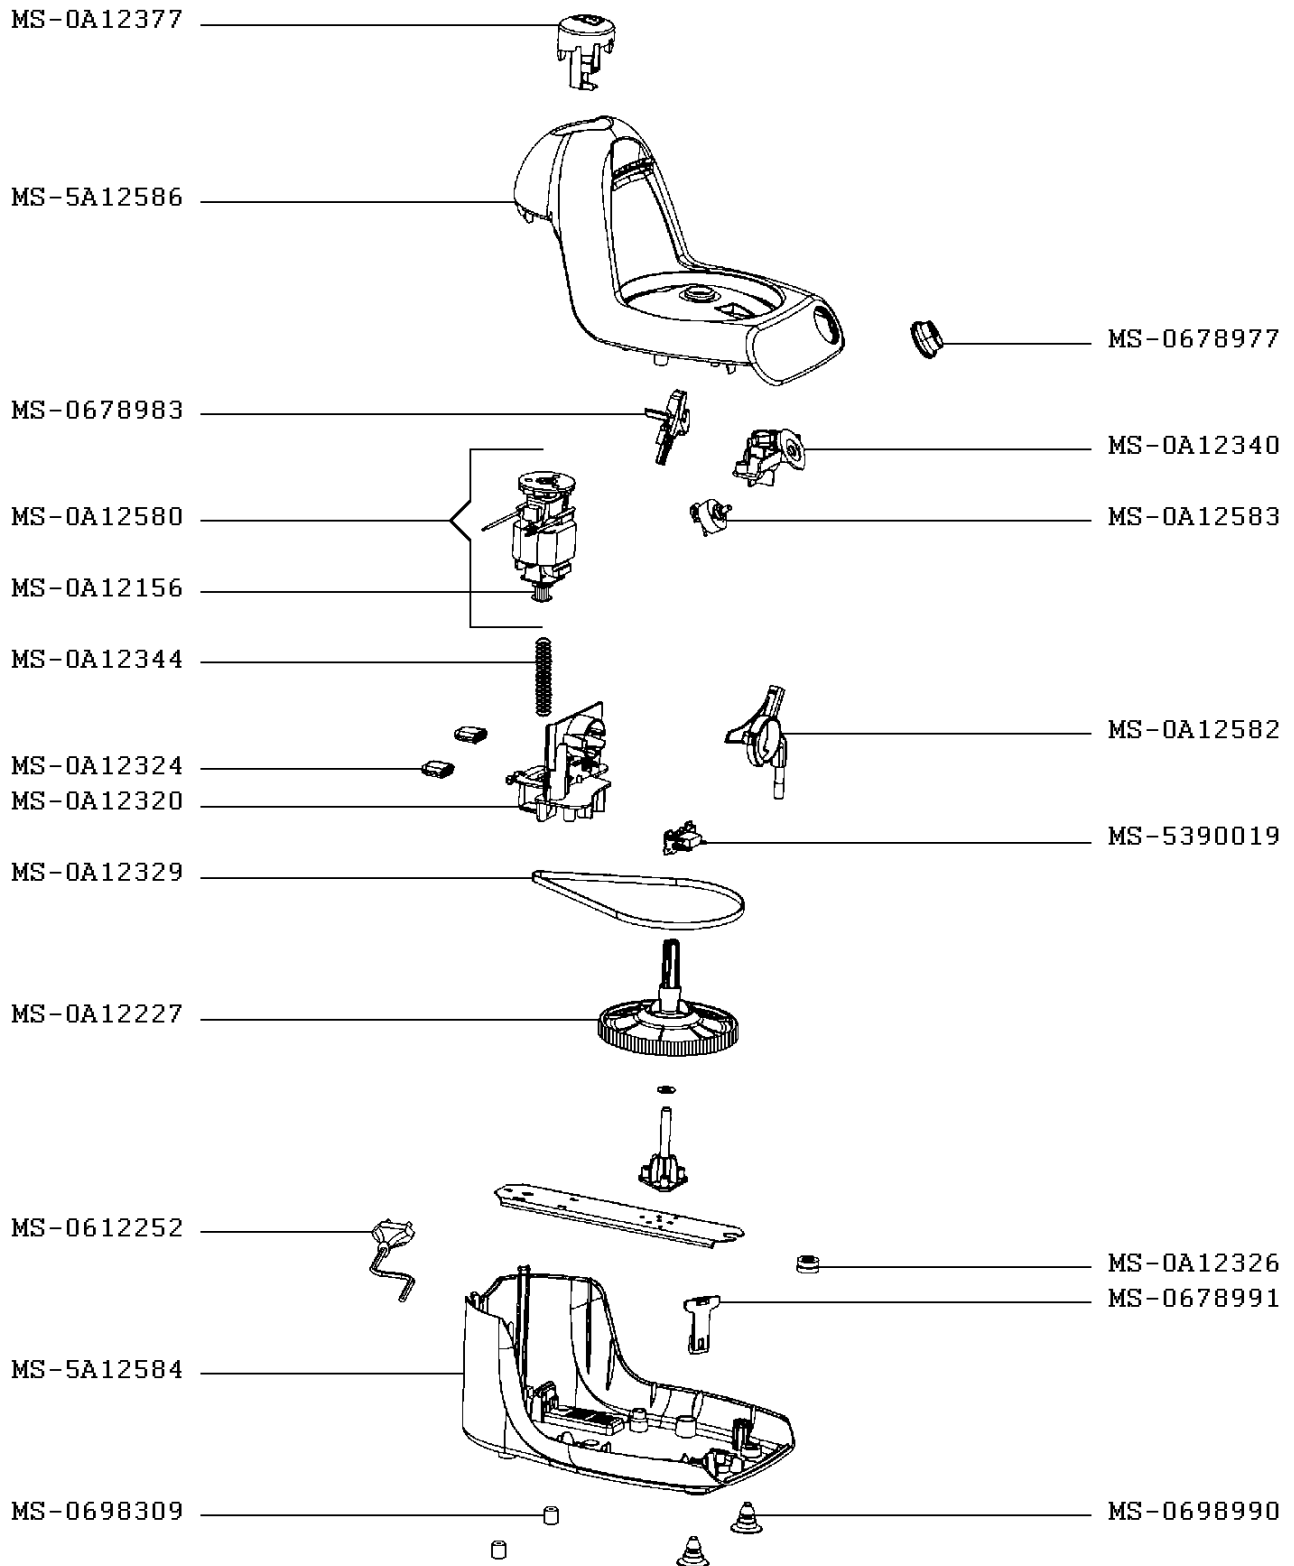

Moulinex

FOOD PROCESSOR MASTERCHEF 2000

FP2111B1/700

CREATION
EDIT

11/29/2010
6/8/2011

PAGE
1/2

COUNTRY
AF

FAMILY
III

Moulinex

FOOD PROCESSOR MASTERCHEF 2000

FP2111B1/700

CREATION	11/29/2010	PAGE	COUNTRY	FAMILY
EDIT	6/8/2011	2/2	AF	III