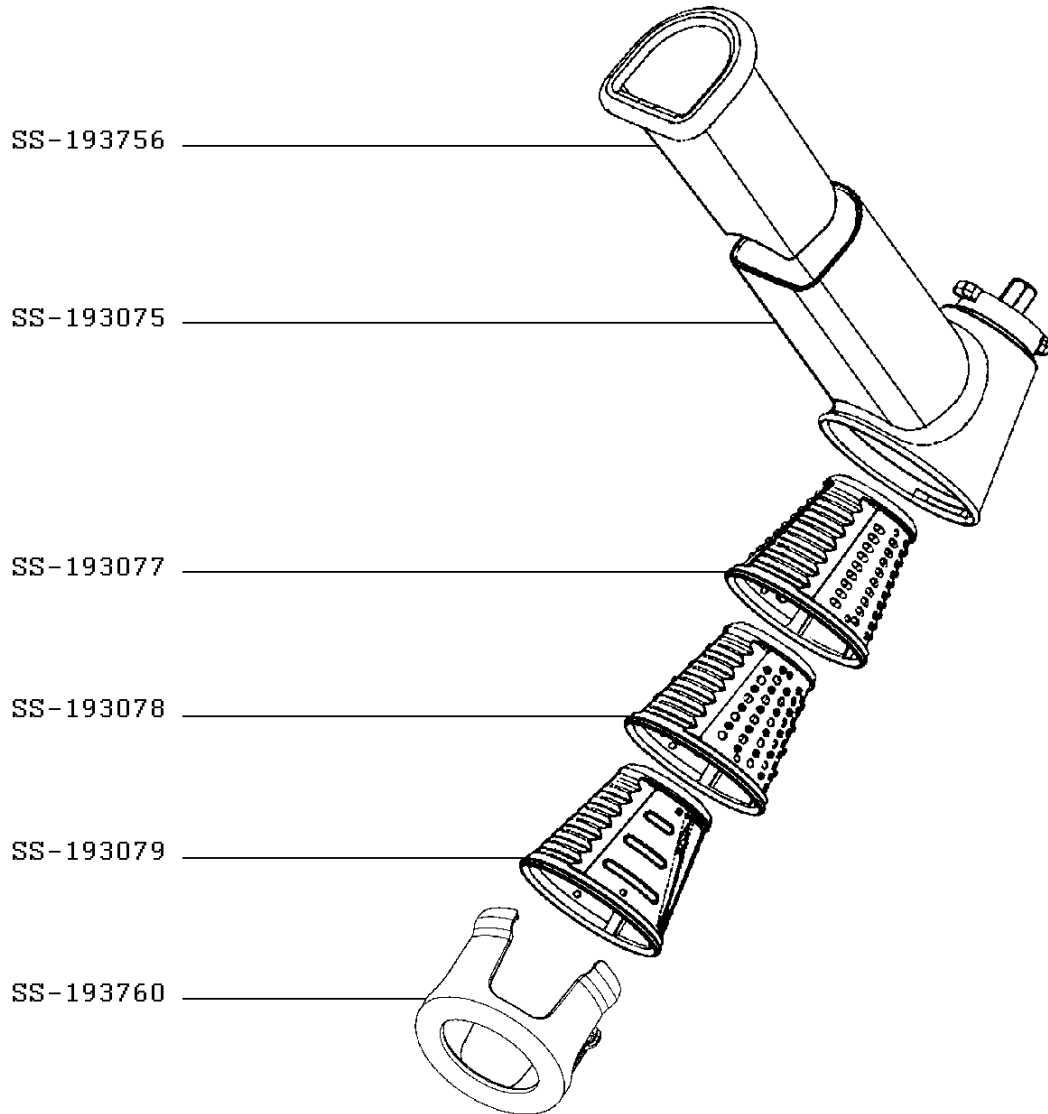

Moulinex

CHOPPER FRESH EXPRESS

DJ753E10/35A

CREATION	11/6/2012	PAGE	COUNTRY	FAMILY
EDIT	11/23/2015	1/2	AF	III

Moulinex

CHOPPER FRESH EXPRESS

DJ753E10/35A

CREATION
EDIT