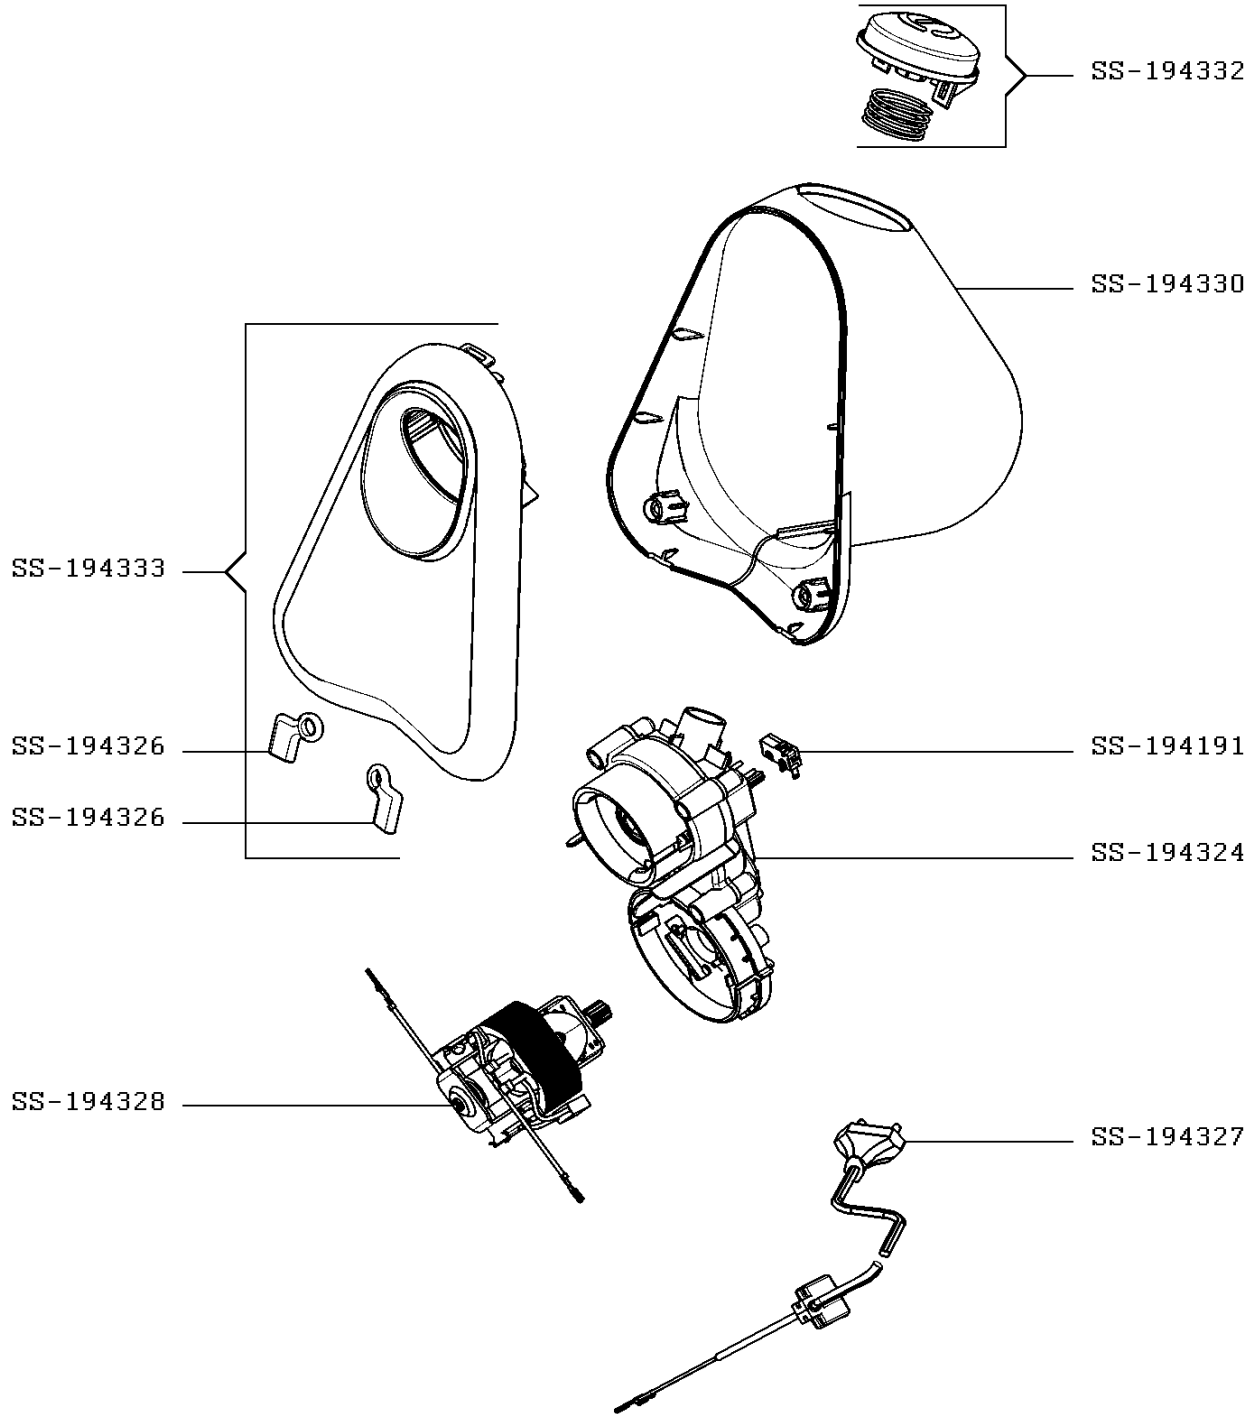

Moulinex

CHOPPER FRESH EXPRESS

DJ753E10/35A

CREATION	11/6/2012	PAGE	COUNTRY	FAMILY
EDIT	11/23/2015	1/2	AF	III

Moulinex

CHOPPER FRESH EXPRESS

DJ753E10/35A

CREATION
EDIT