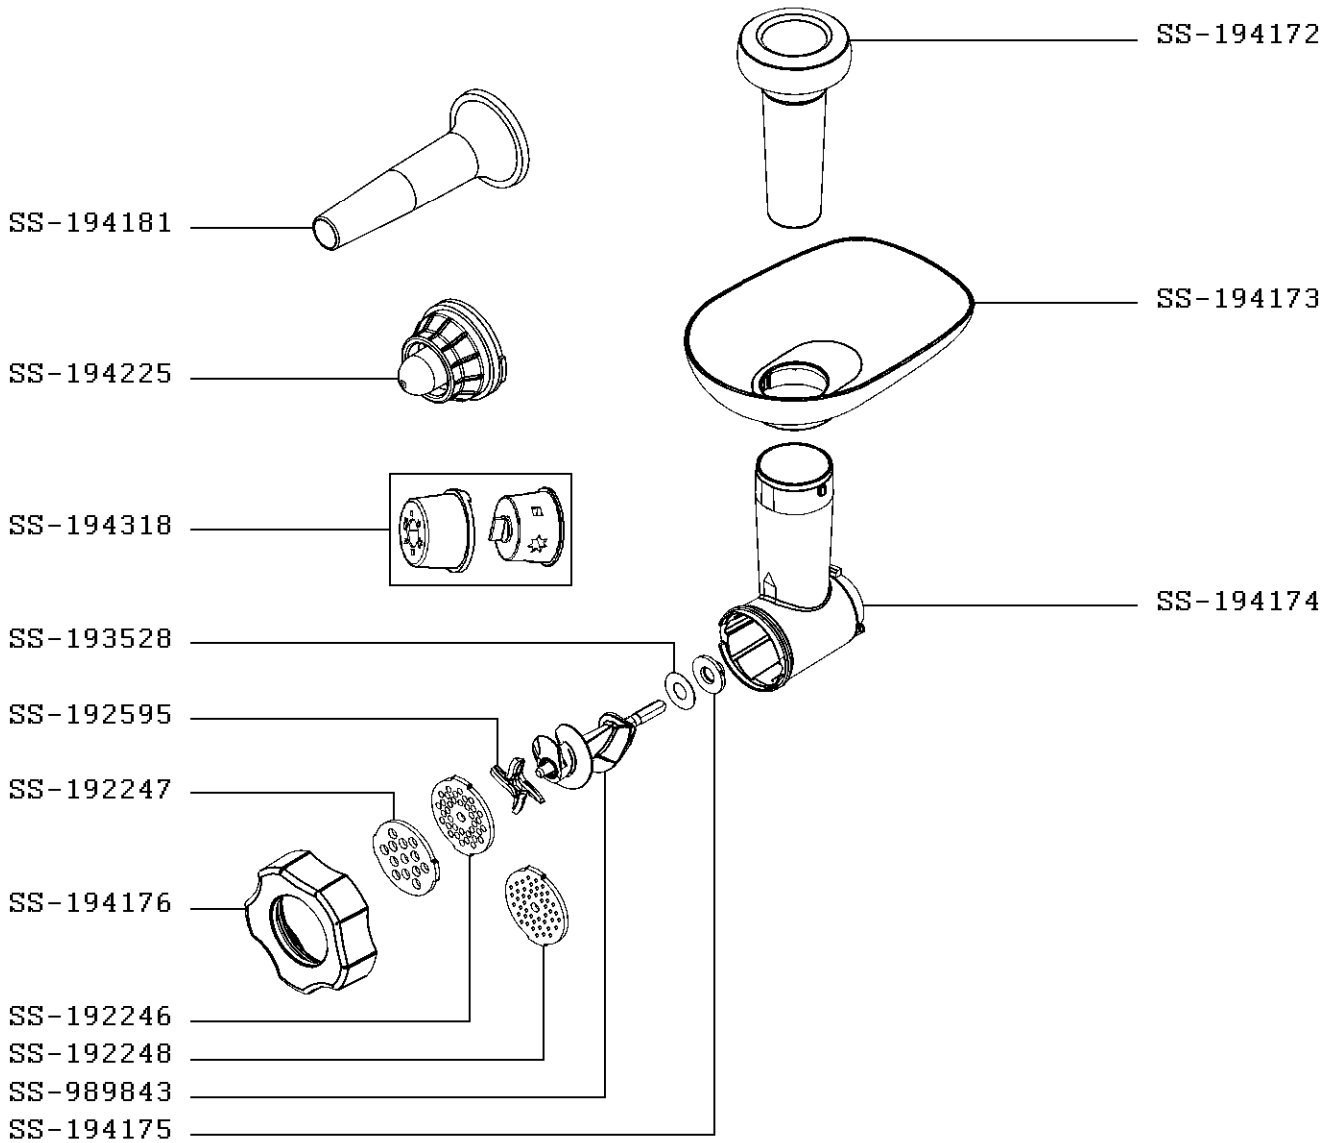

CHOPPER HV8

NE608138/350
1800W

NE608138/350
1800W

CREATION	3/14/2014	PAGE	COUNTRY	FAMILY
EDIT	2/23/2015	2/5	BA	III

NE608138/350
1800W

CREATION	3/14/2014	PAGE	COUNTRY	FAMILY
EDIT	2/23/2015	3/5	BA	III

NE608138/350
1800W

≥ 2614
≤ 4314

CREATION	3/14/2014	PAGE	COUNTRY	FAMILY
EDIT	2/23/2015	4/5	BA	III

NE608138/350
1800W

CREATION	3/14/2014	PAGE	COUNTRY	FAMILY
EDIT	2/23/2015	5/5	BA	III