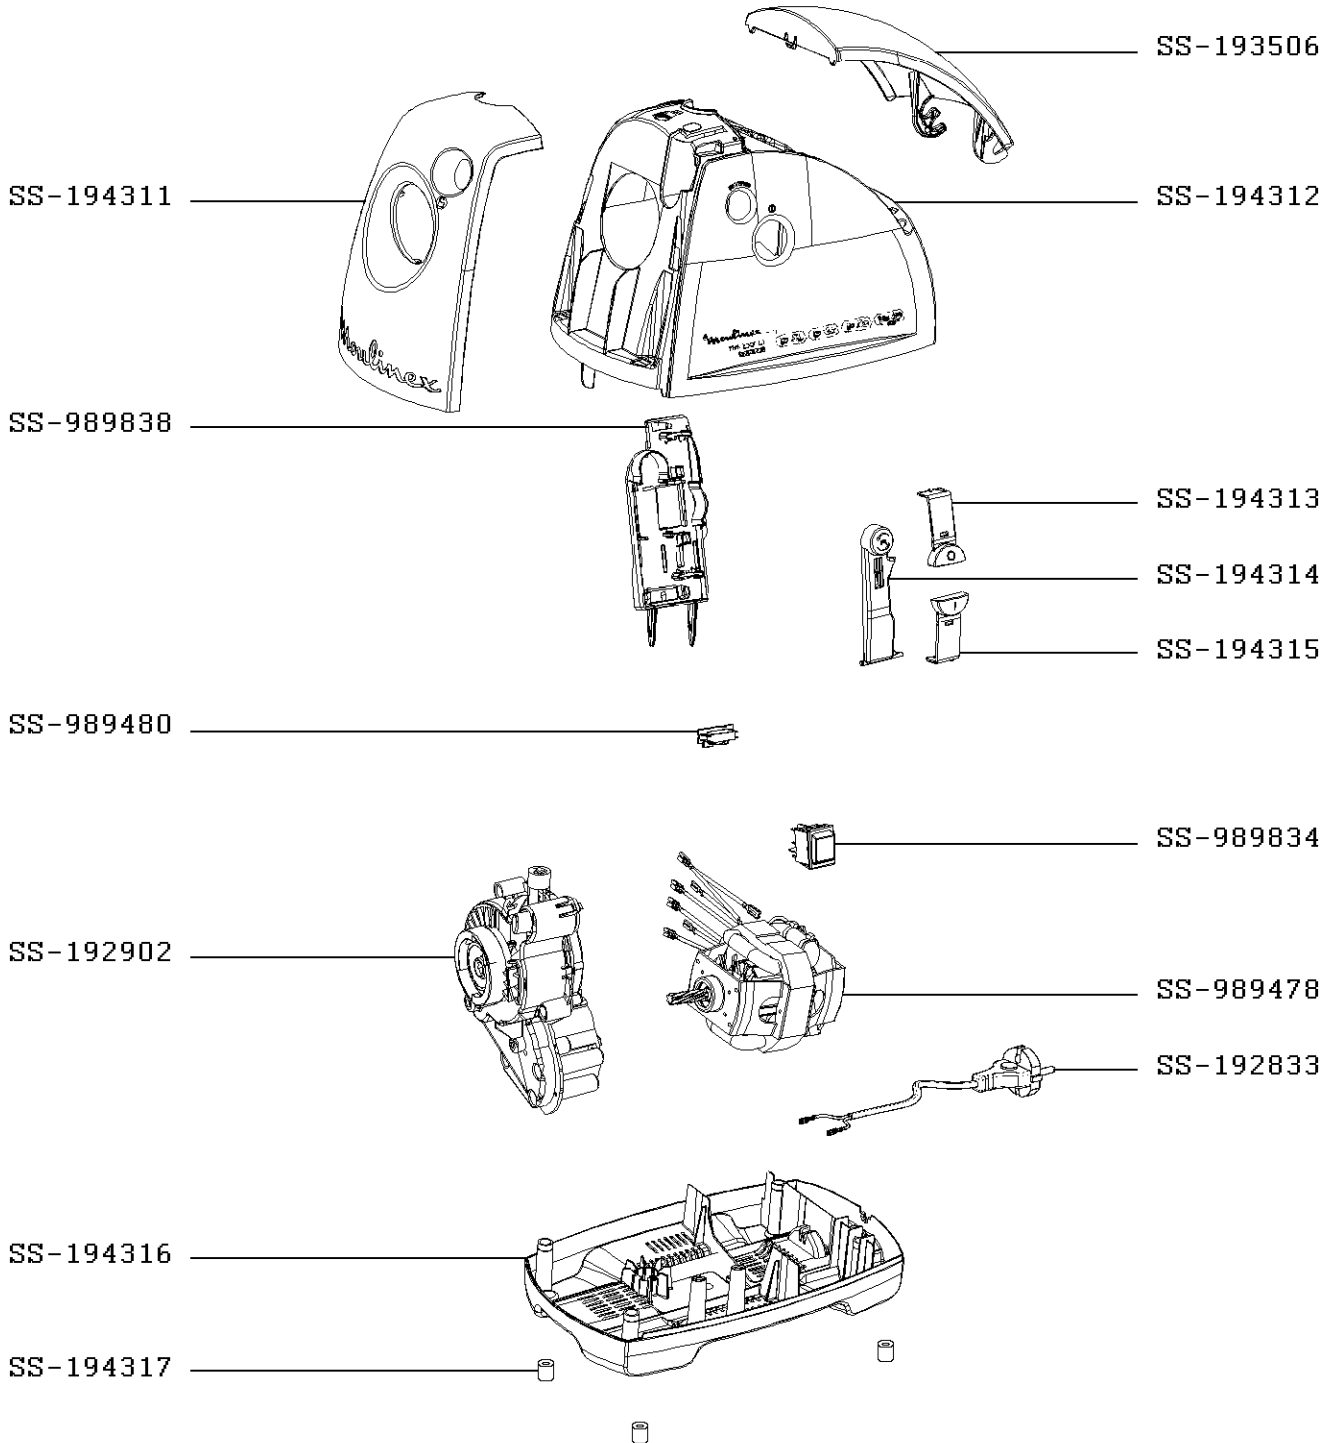

CHOPPER HV8

NE608138/350
1800W

NE608138/350
1800W

CREATION	3/14/2014	PAGE	COUNTRY	FAMILY
EDIT	2/23/2015	2/5	BA	III

NE608138/350
1800W

CREATION	3/14/2014	PAGE	COUNTRY	FAMILY
EDIT	2/23/2015	3/5	BA	III

NE608138/350
1800W

≥ 2614
≤ 4314

CREATION	3/14/2014	PAGE	COUNTRY	FAMILY
EDIT	2/23/2015	4/5	BA	III

NE608138/350
1800W

CREATION	3/14/2014	PAGE	COUNTRY	FAMILY
EDIT	2/23/2015	5/5	BA	III