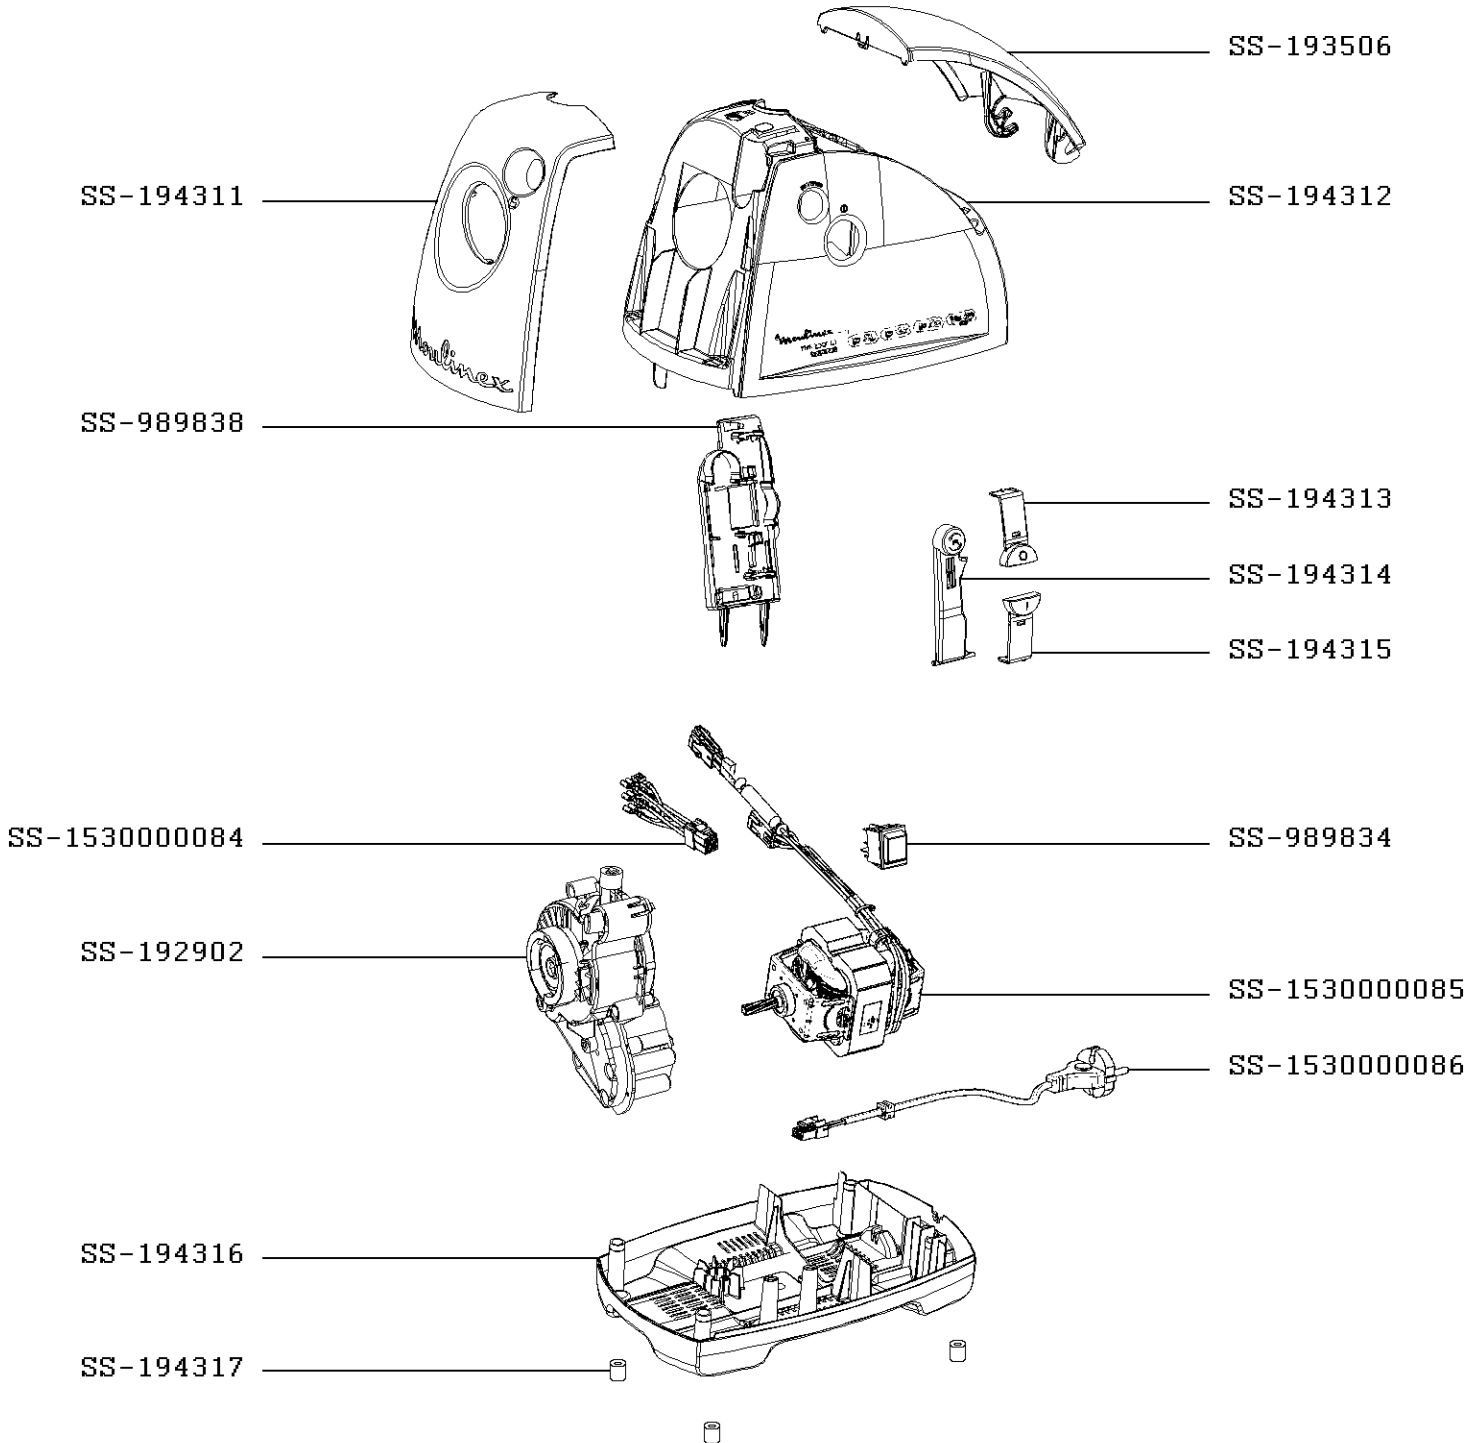

CHOPPER HV8

NE608138/350
1800W

NE608138/350
1800W

CREATION	3/14/2014	PAGE	COUNTRY	FAMILY
EDIT	2/23/2015	2/5	BA	III

NE608138/350
1800W

CREATION	3/14/2014	PAGE	COUNTRY	FAMILY
EDIT	2/23/2015	3/5	BA	III

NE608138/350
1800W

≥ 2614
≤ 4314

CREATION	3/14/2014	PAGE	COUNTRY	FAMILY
EDIT	2/23/2015	4/5	BA	III

NE608138/350
1800W

CREATION	3/14/2014	PAGE	COUNTRY	FAMILY
EDIT	2/23/2015	5/5	BA	III