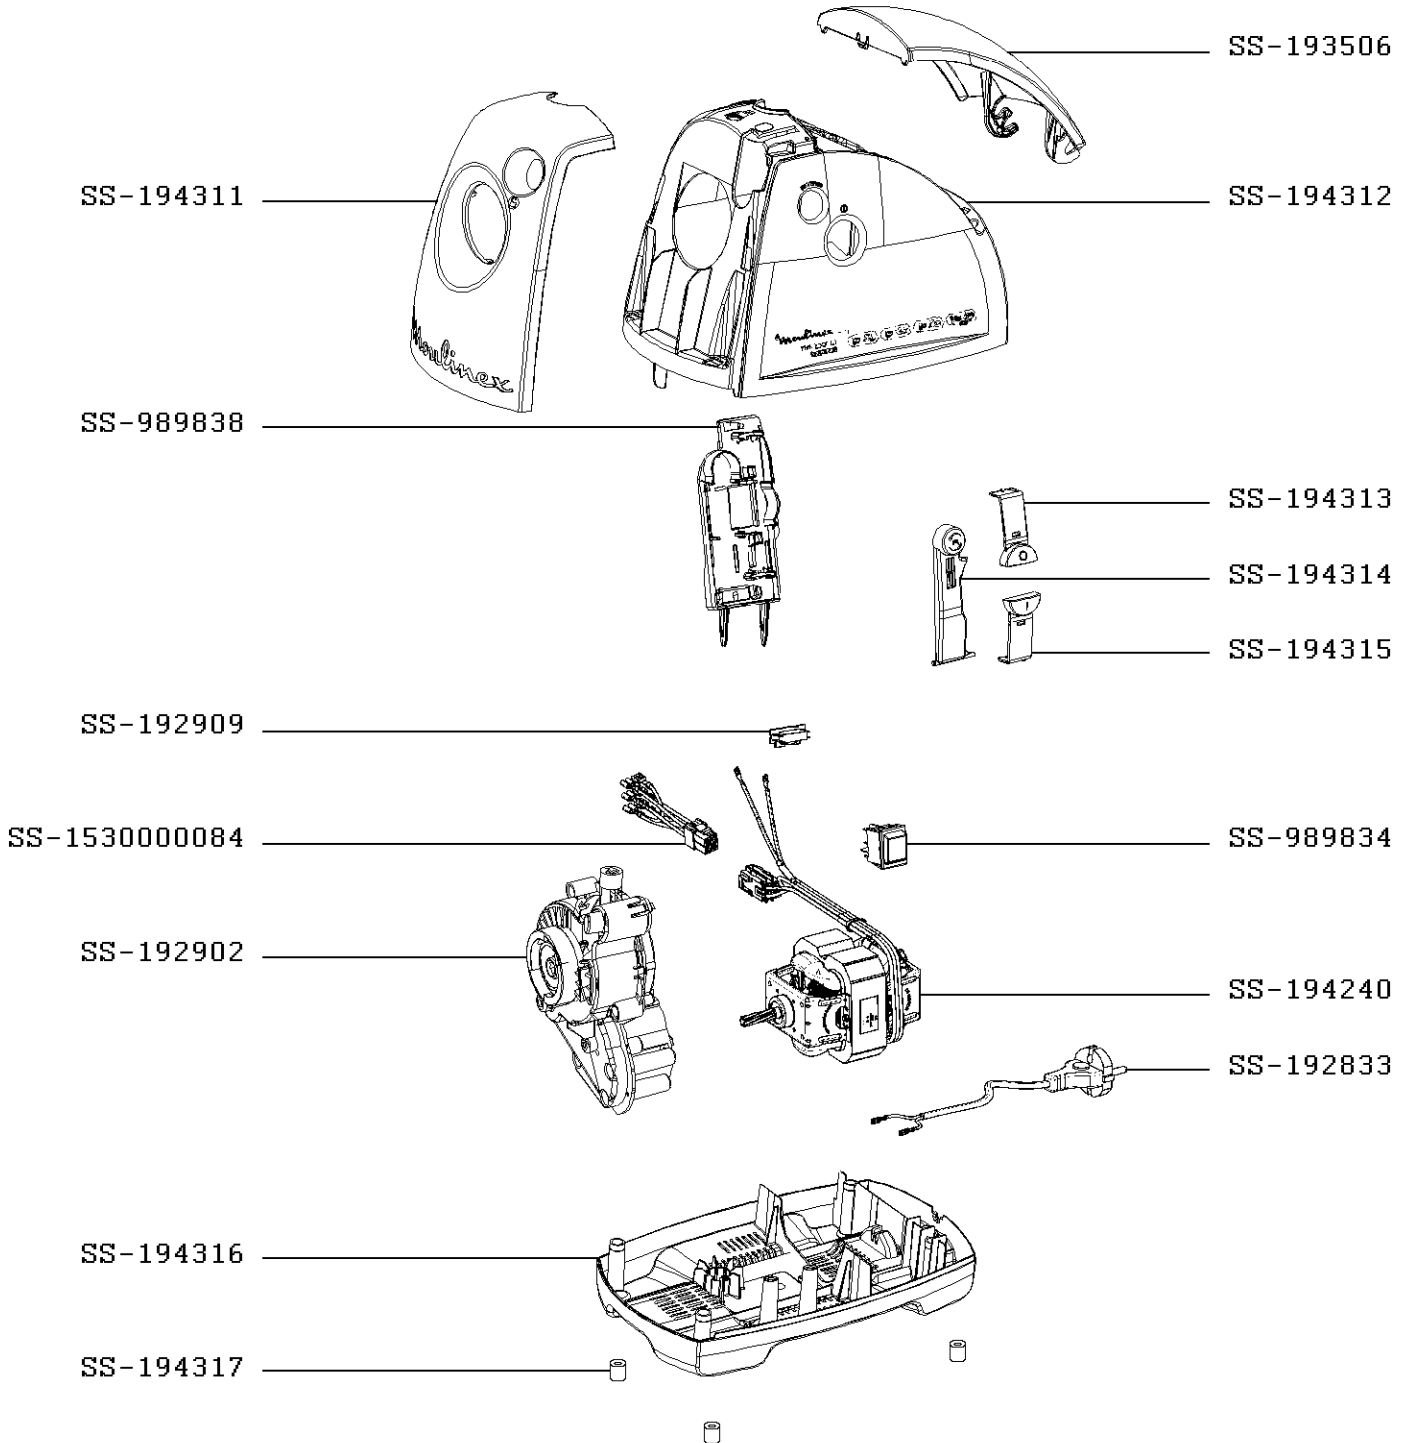

CHOPPER HV8

NE608138/350
1800W

NE608138/350
1800W

CREATION	3/14/2014	PAGE	COUNTRY	FAMILY
EDIT	2/23/2015	2/5	BA	III

NE608138/350
1800W

CREATION	3/14/2014	PAGE	COUNTRY	FAMILY
EDIT	2/23/2015	3/5	BA	III

NE608138/350
1800W

≥ 2614
≤ 4314

CREATION	3/14/2014	PAGE	COUNTRY	FAMILY
EDIT	2/23/2015	4/5	BA	III

NE608138/350
1800W

CREATION	3/14/2014	PAGE	COUNTRY	FAMILY
EDIT	2/23/2015	5/5	BA	III