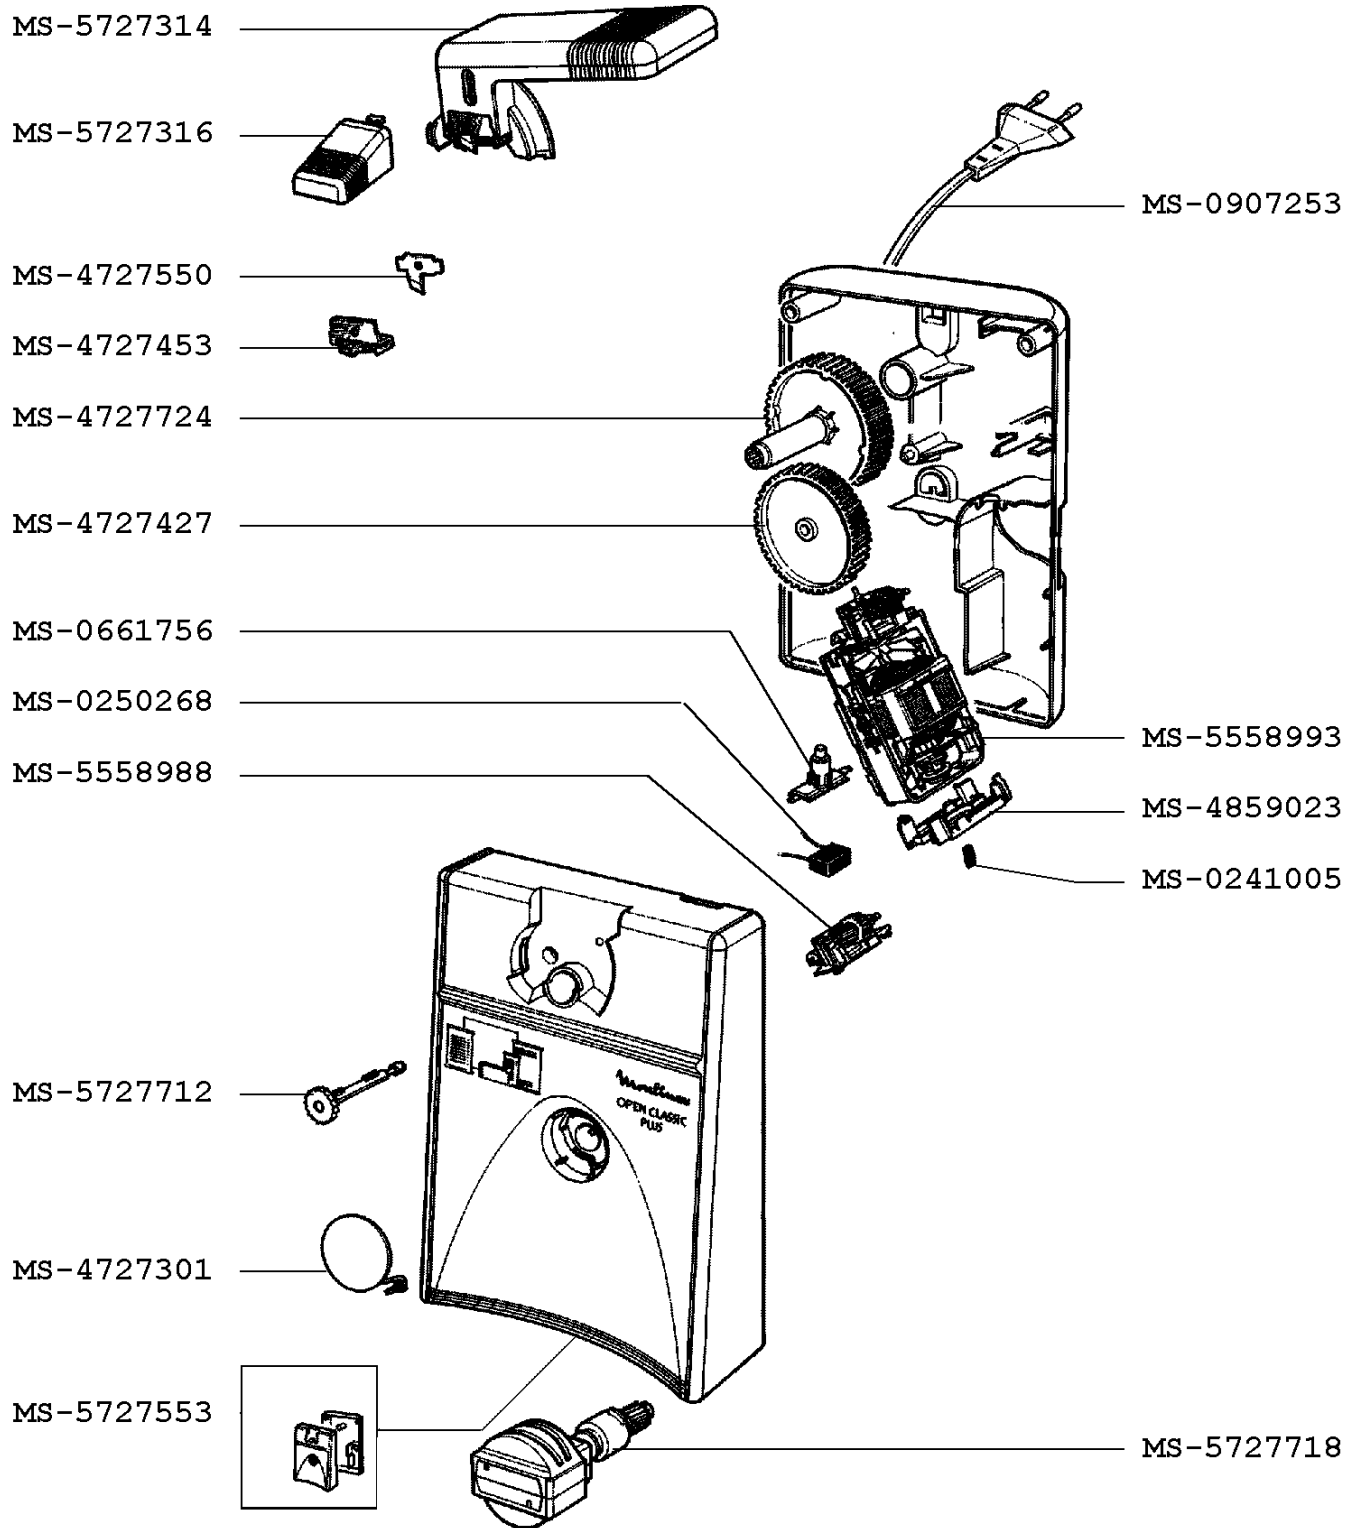

Moulinex

CAN OPENER OPEN CLASSIC PLUS

A9851A(1) (120V-127V)

CREATION		PAGE	COUNTRY	FAMILY
EDIT	12/1/2003	1/1	FI	X