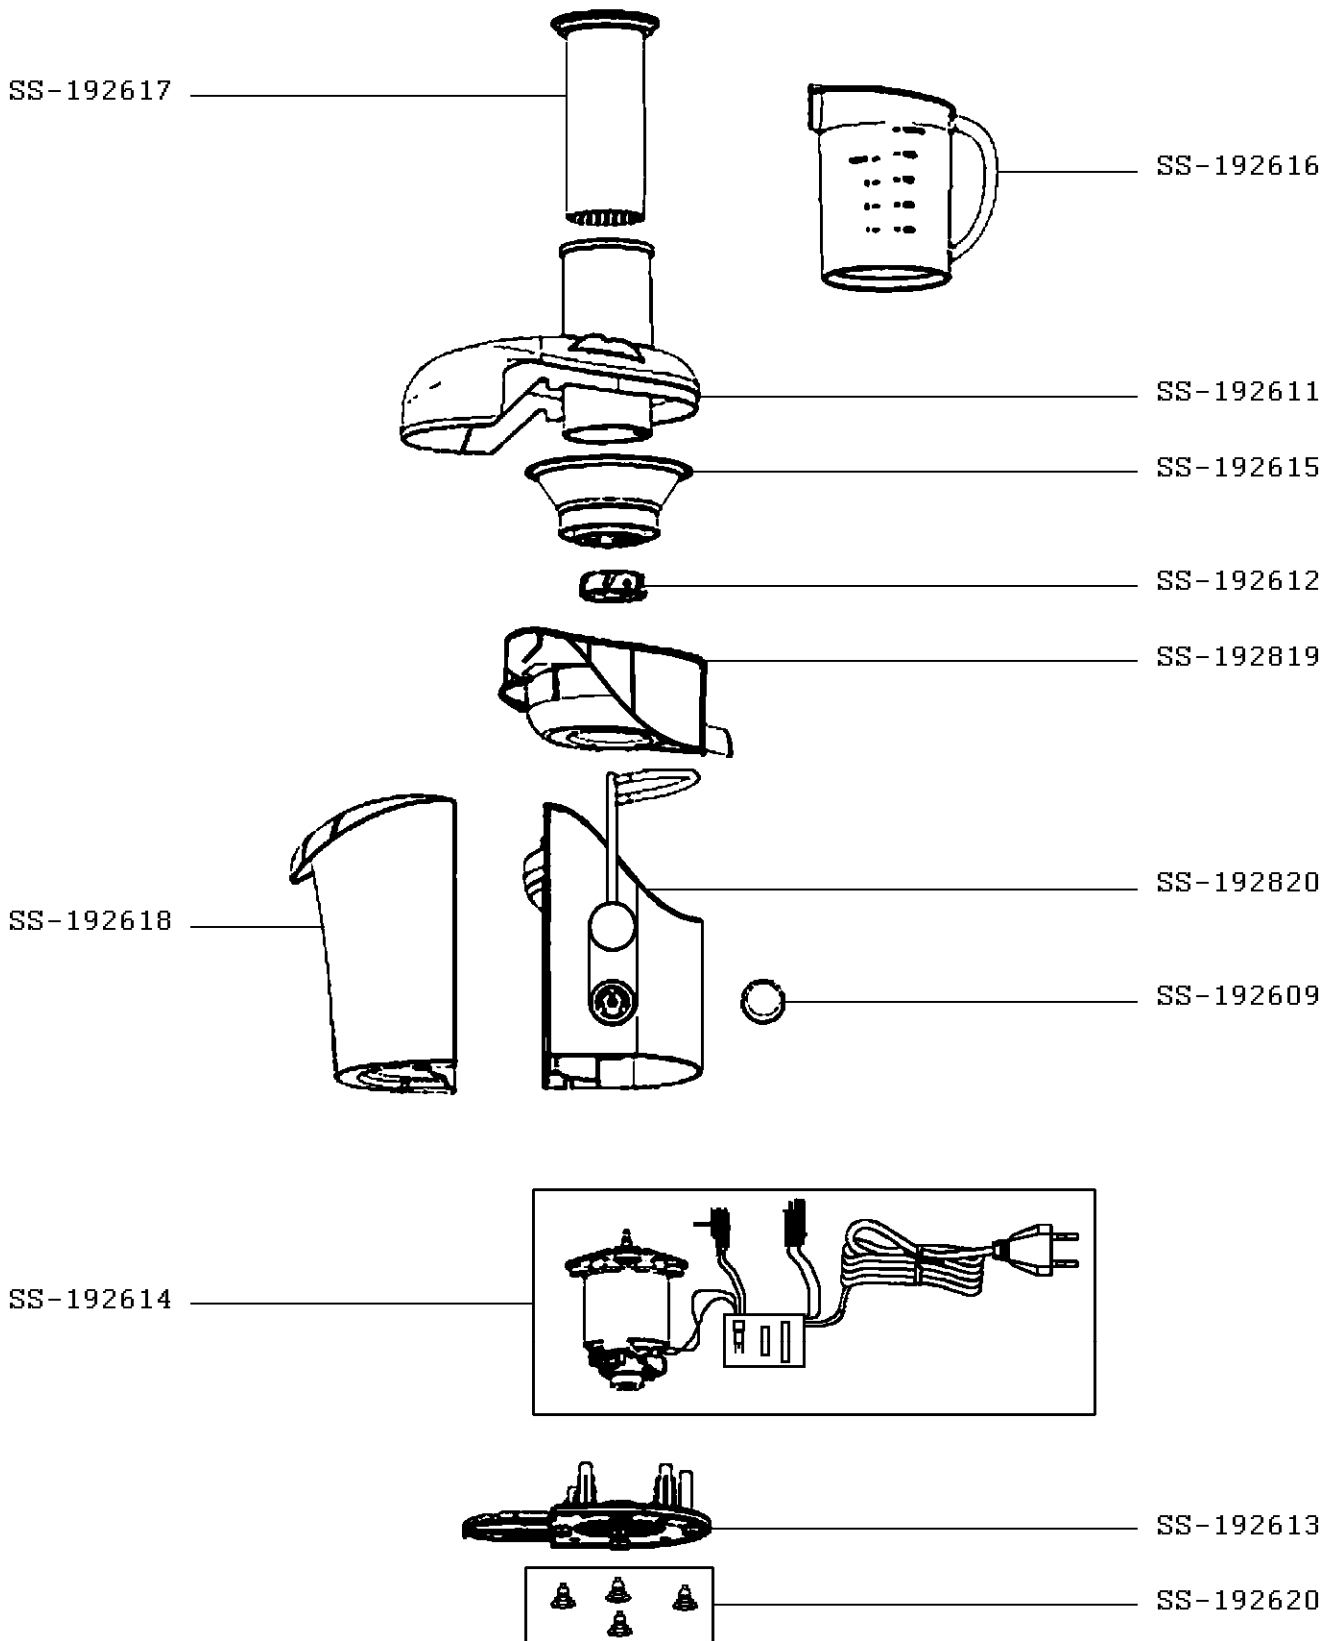

Moulinex

CENTRIFUGAL JUICE EXTRACTOR SMITH

JU600D3E/6M0

CREATION	5/1/2009	PAGE	COUNTRY	FAMILY
EDIT	10/23/2008	1/1	RU	III