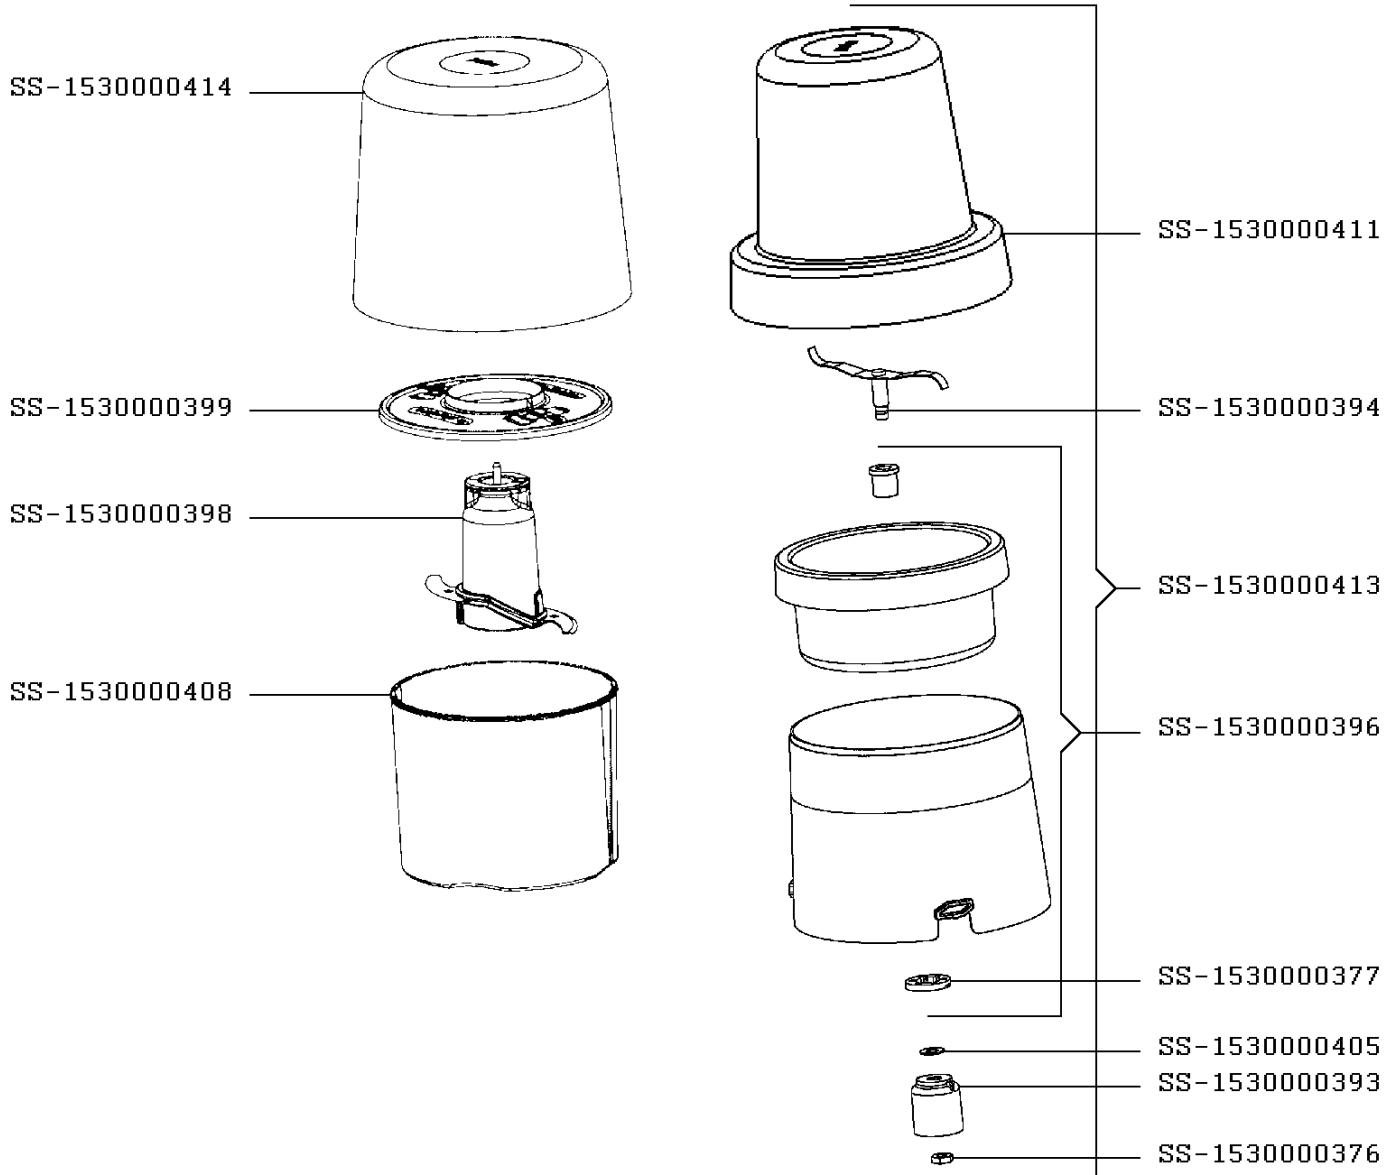

Moulinex

CHOPPER LA MOULINETTE XXL

DP806G27/350
1000W

CREATION

6/20/2016

PAGE

COUNTRY

FAMILY

EDIT

11/7/2016

2/3

AE

III