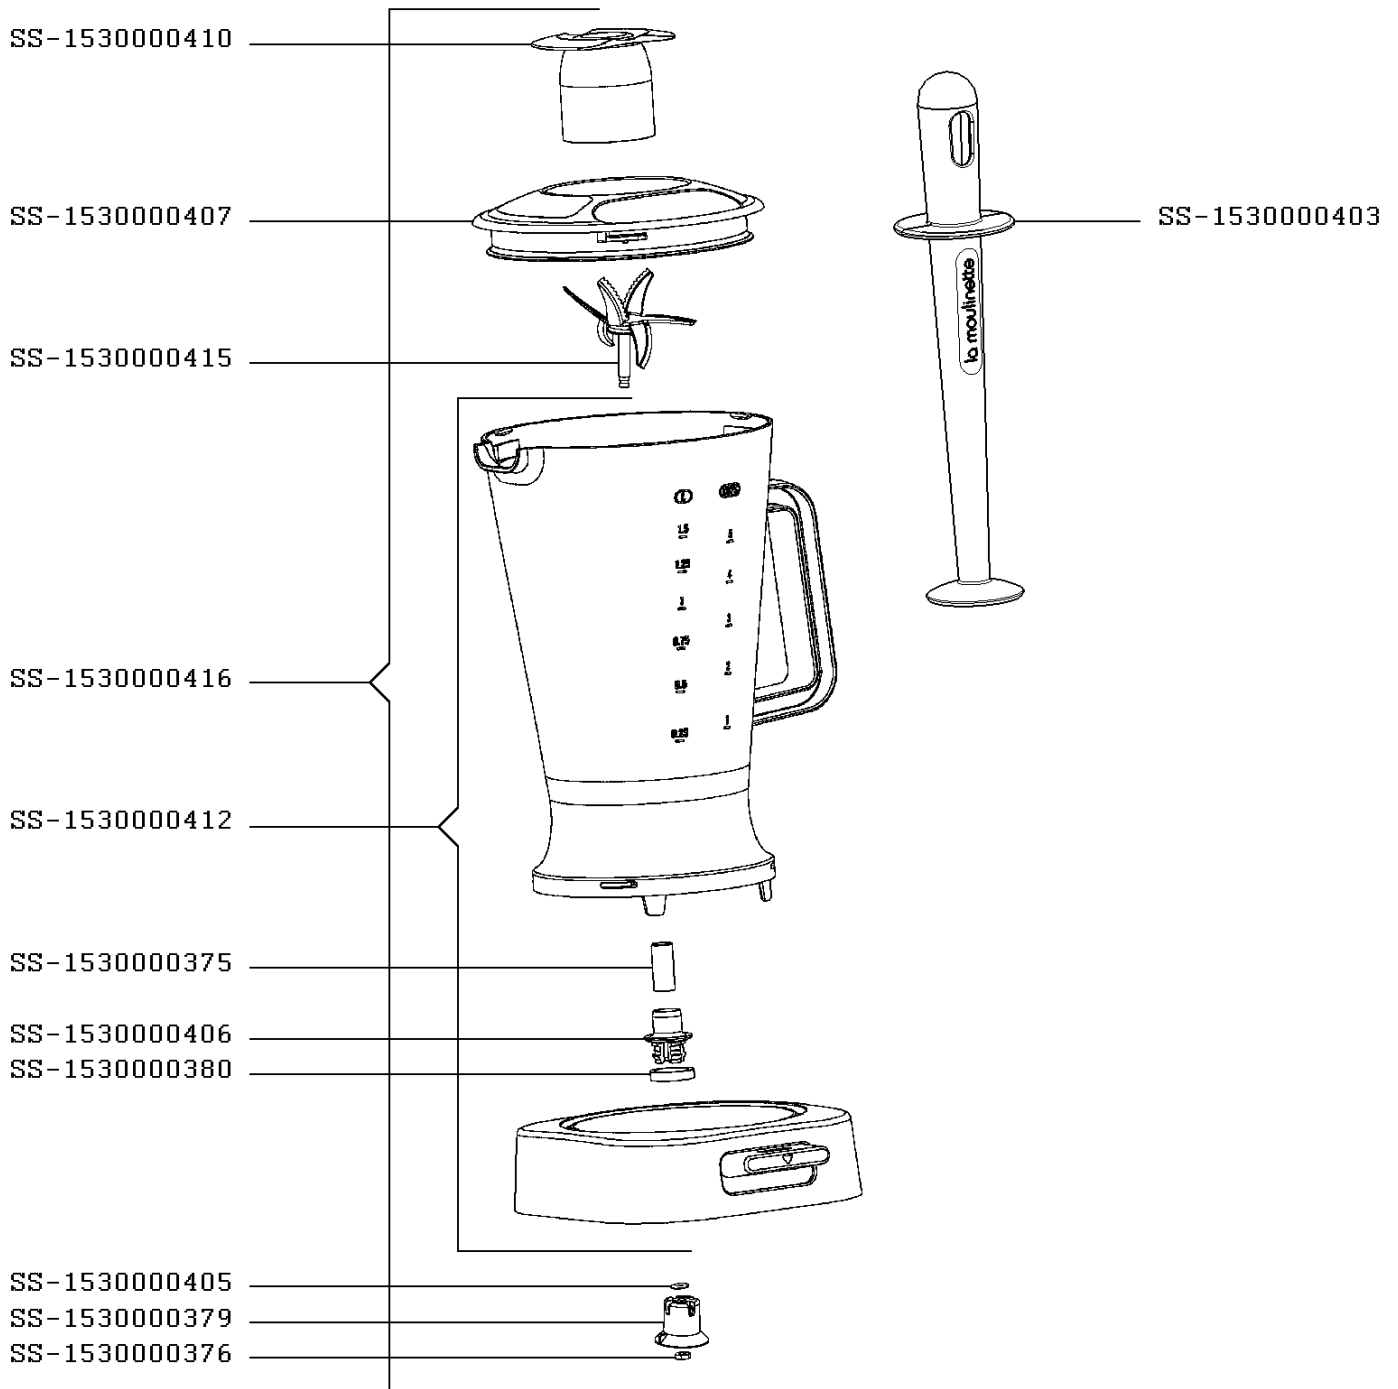

Moulinex

# CHOPPER LA MOULINETTE XXL

DP806G27/350  
1000W

CREATION  
EDIT

6/20/2016  
11/7/2016

PAGE  
1/3

COUNTRY  
AE

FAMILY  
III

Moulinex

# CHOPPER LA MOULINETTE XXL

DP806G27/350  
1000W

CREATION

6/20/2016

PAGE

COUNTRY

FAMILY

EDIT

# CHOPPER LA MOULINETTE XXL

DP806G27/350  
1000W

CREATION  
EDIT

6/20/2016  
11/7/2016

PAGE  
3/3

COUNTRY  
AE

FAMILY  
III