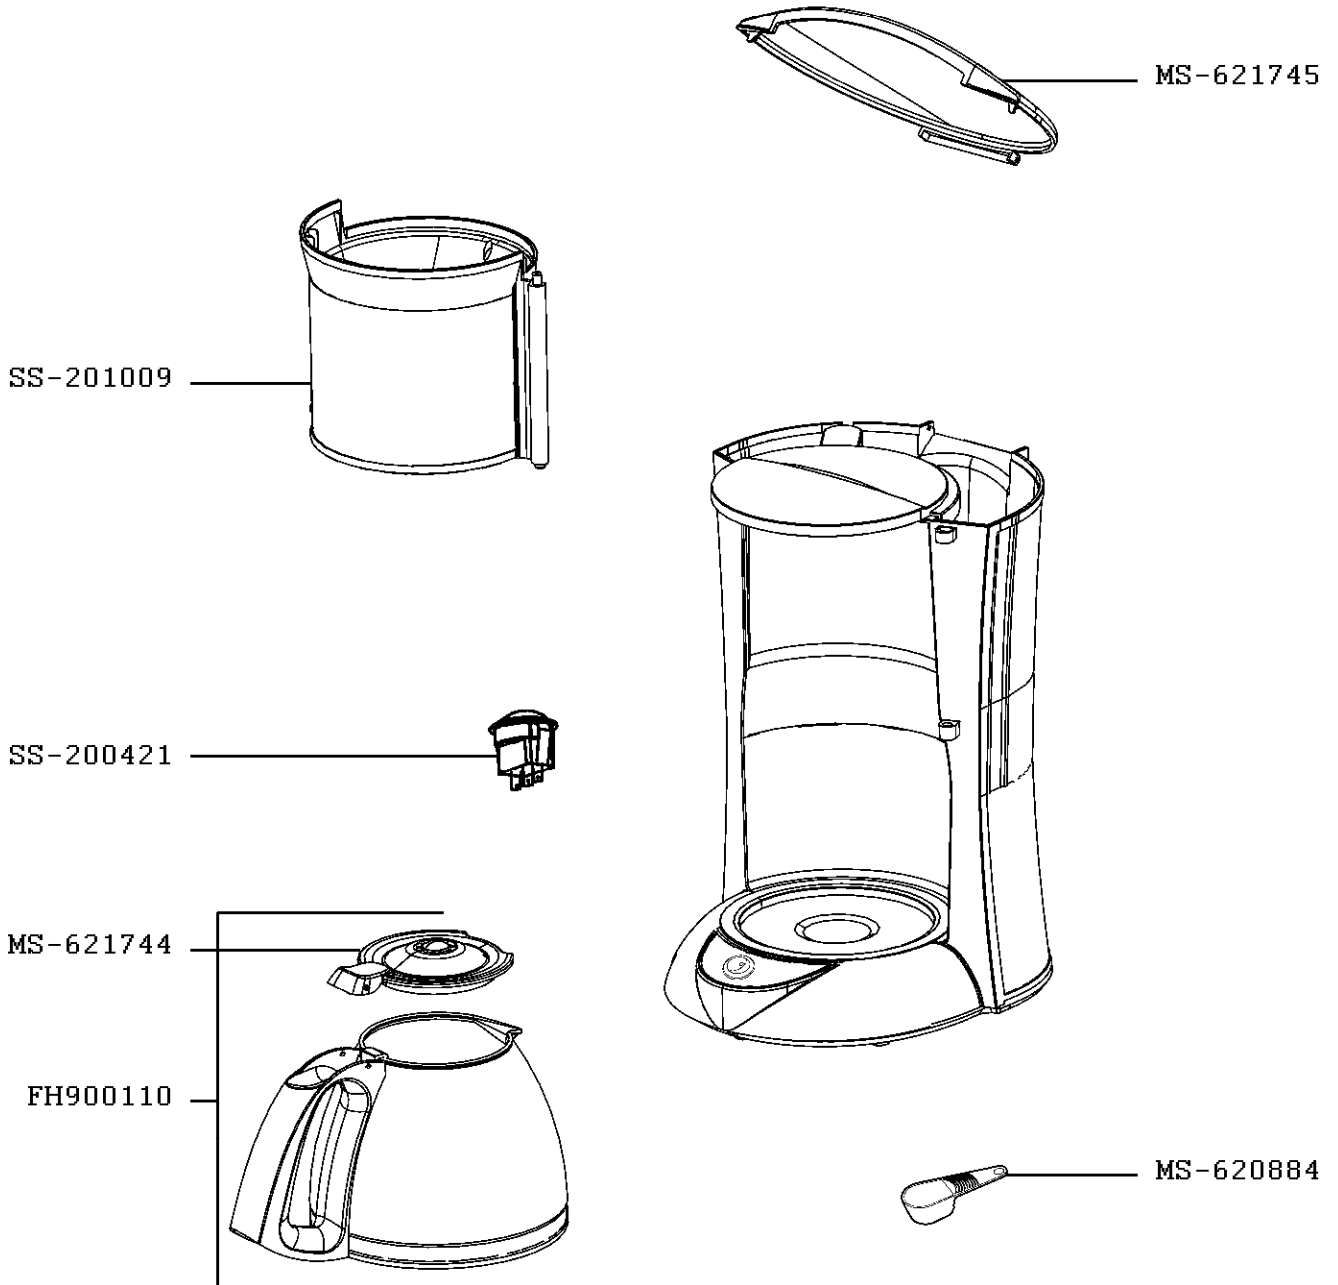

Moulinex

COFFEE MAKER SUBITO

FG110510/9QB

CREATION	10/24/2011	PAGE	COUNTRY	FAMILY
EDIT	9/16/2013	1/1	AF	II