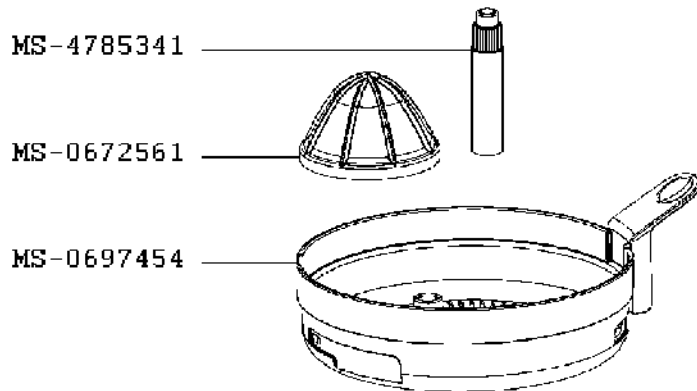

# FOOD PROCESSOR MASTERCHEF 5000

FP524127/700  
2L

CREATION  
EDIT

12/18/2014  
1/29/2018

PAGE  
1/3

Moulinex