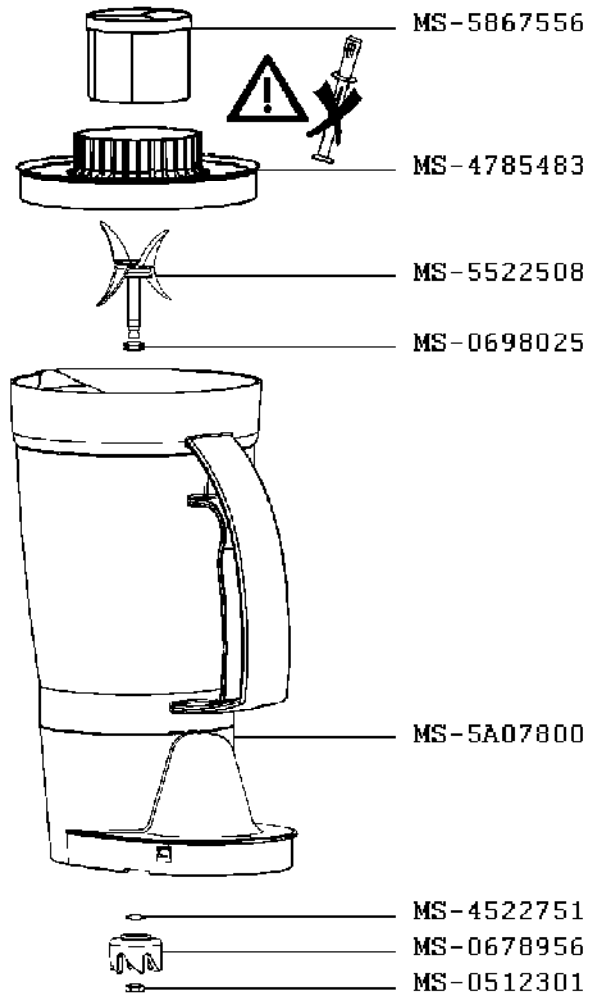

# FOOD PROCESSOR MASTERCHEF 5000

FP524127/700  
2L

CREATION  
EDIT

12/18/2014  
1/29/2018

PAGE  
1/3

Moulinex

# FOOD PROCESSOR MASTERCHEF 5000

FP524127/700  
2L