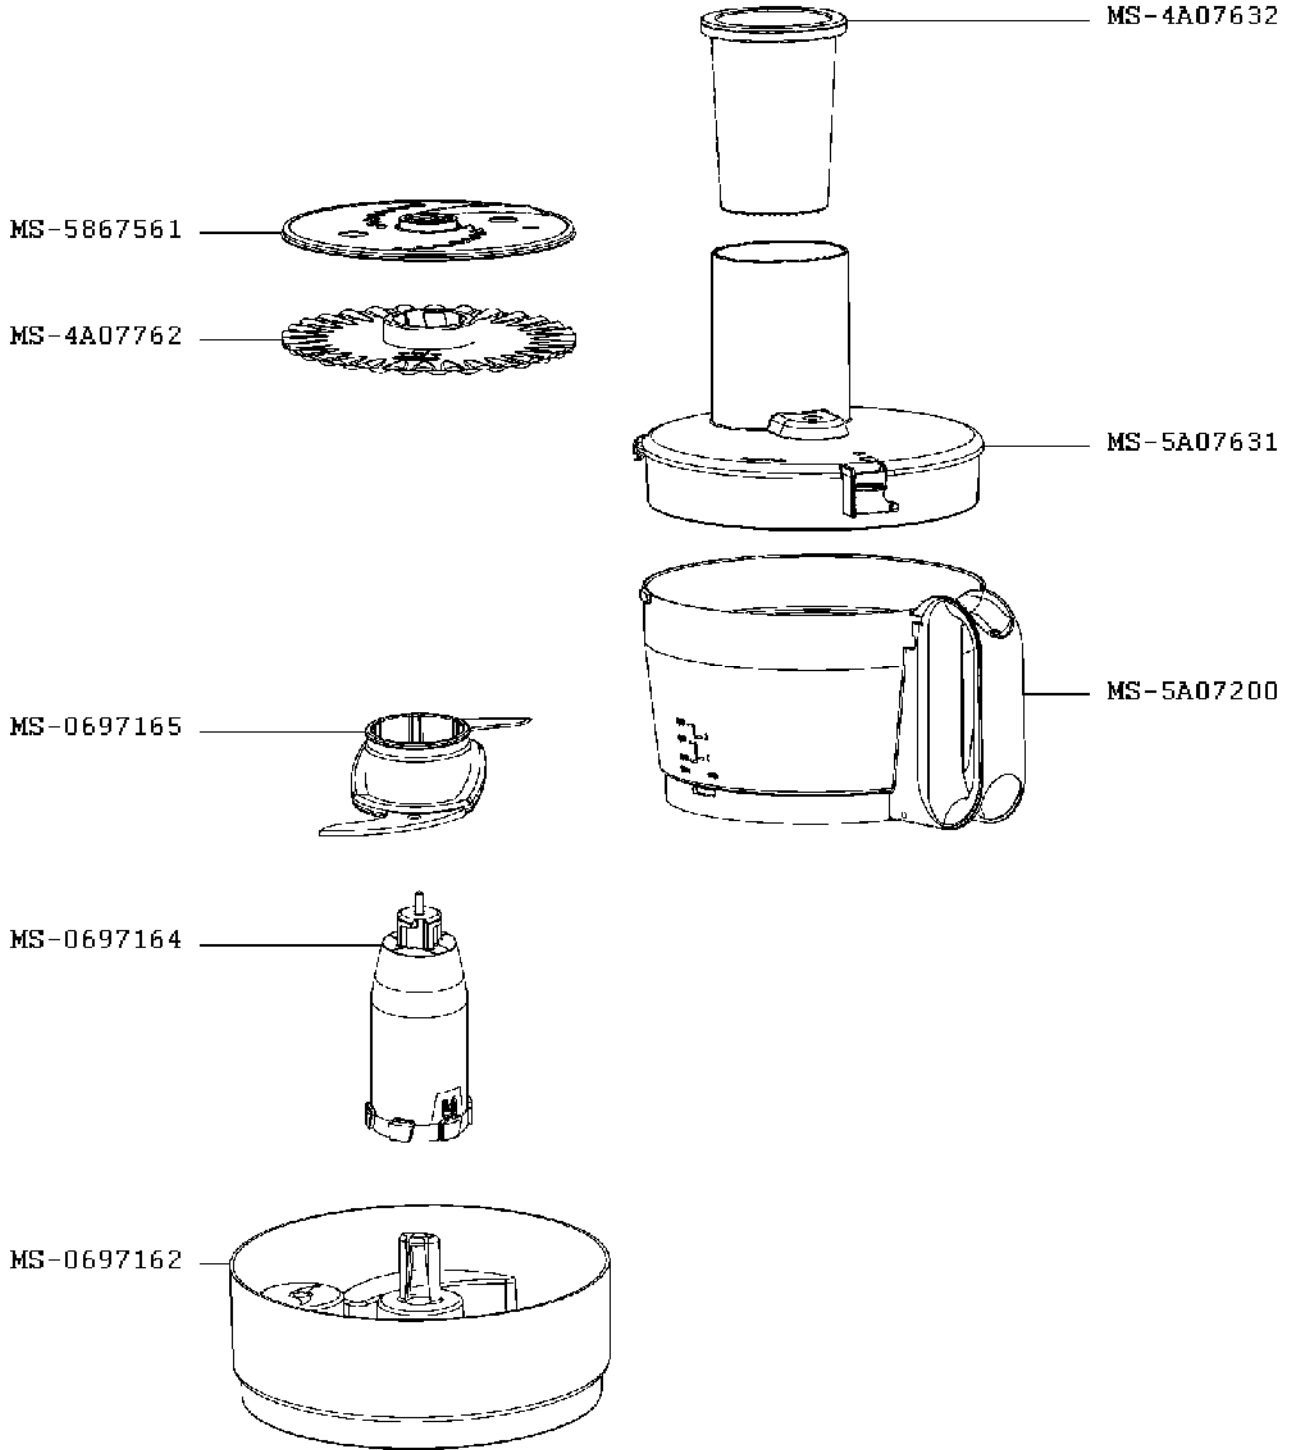

# FOOD PROCESSOR MASTERCHEF 5000

FP524127/700  
2L

CREATION  
EDIT

12/18/2014  
1/29/2018

PAGE  
1/3

Moulinex

# FOOD PROCESSOR MASTERCHEF 5000

FP524127/700  
2L