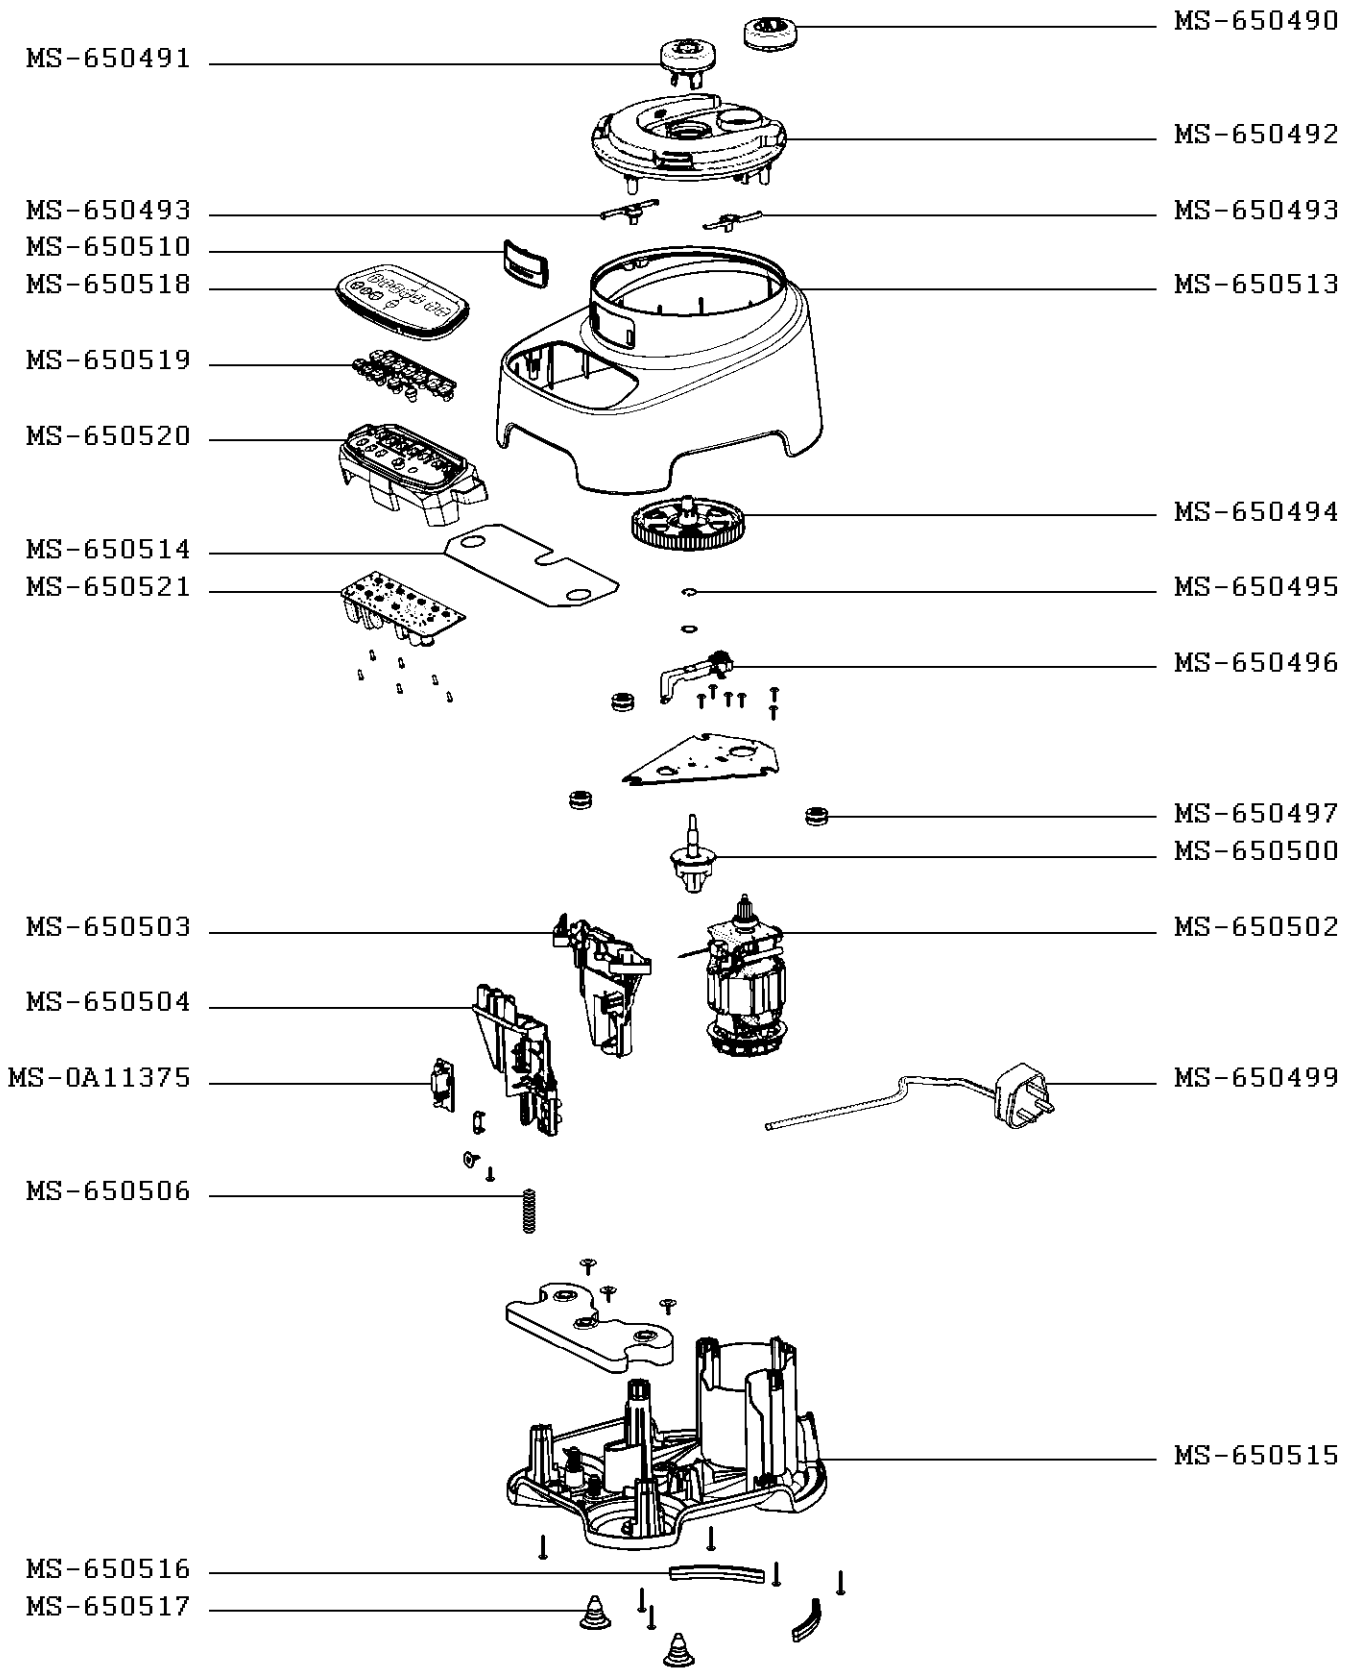

Moulinex

FOOD PROCESSOR DOUBLE FORCE

FP828H27/870

CREATION	7/1/2016	PAGE	COUNTRY	FAMILY
EDIT	9/22/2016	2/3	AE	III

Moulinex

FOOD PROCESSOR DOUBLE FORCE

FP828H27/870

CREATION	7/1/2016	PAGE	COUNTRY	FAMILY
EDIT	9/22/2016	3/3	AE	III