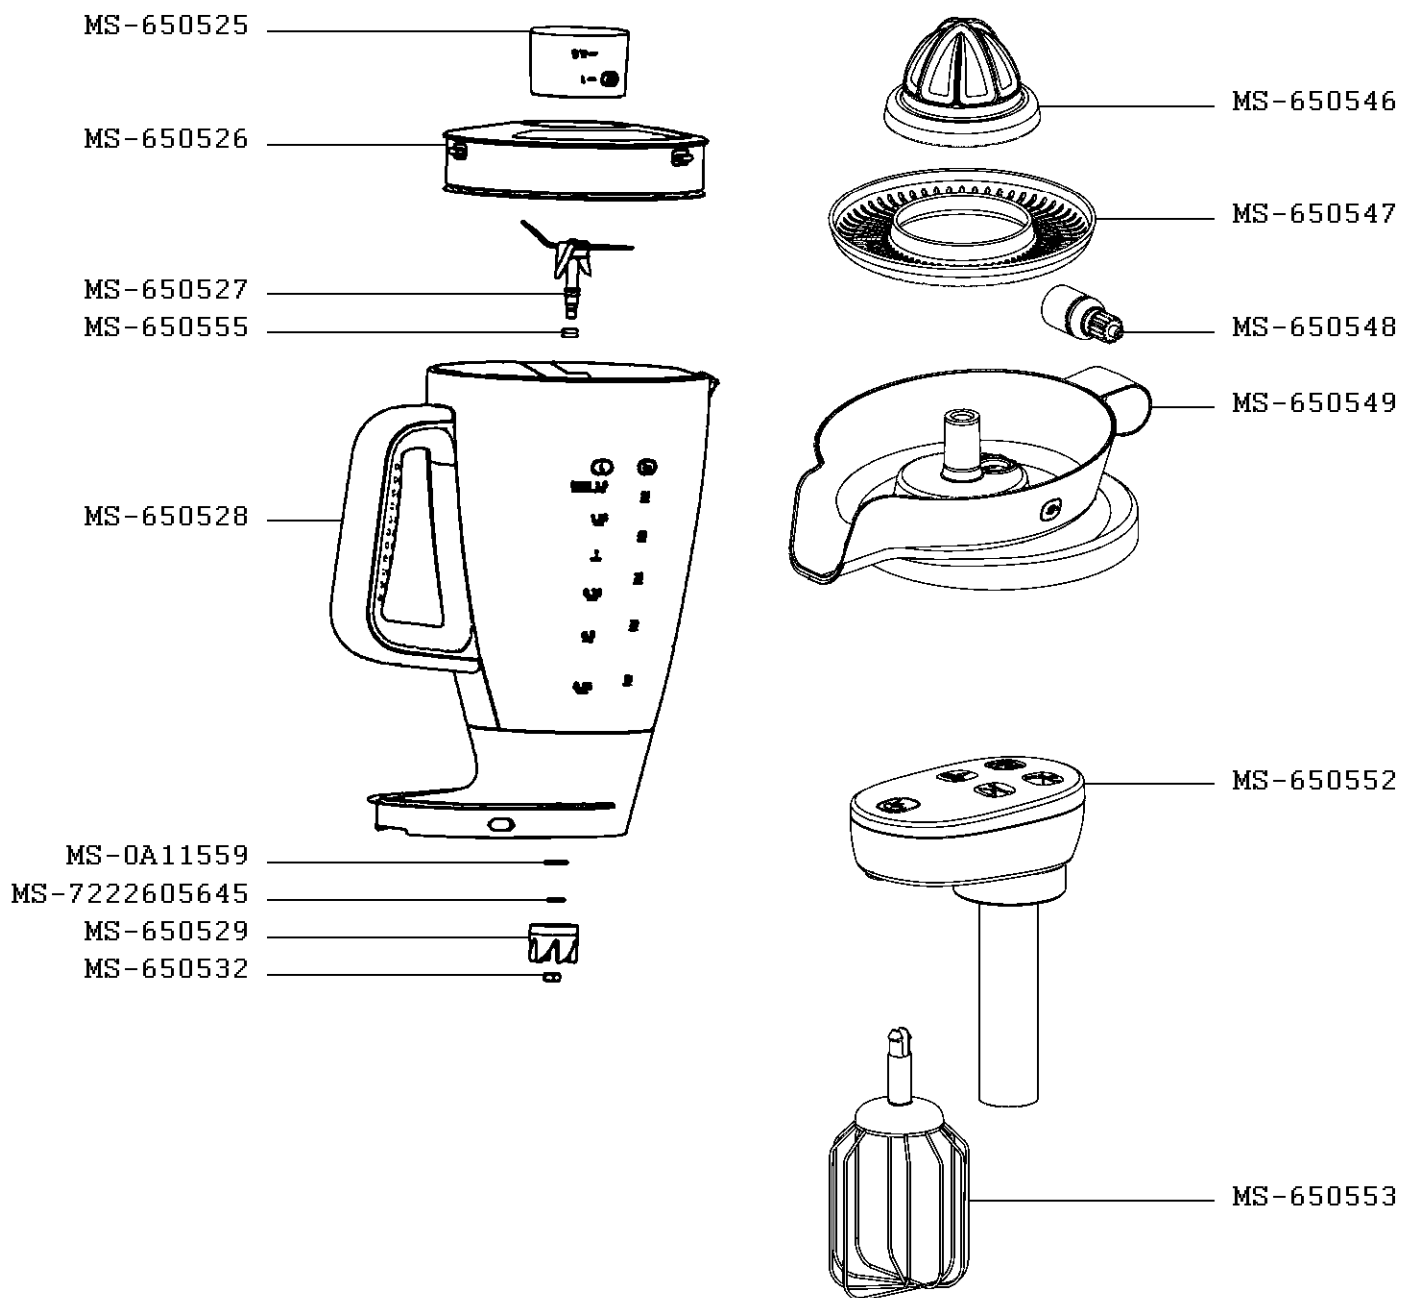

Moulinex

FOOD PROCESSOR DOUBLE FORCE

FP828H27/870

CREATION
EDIT

7/1/2016
9/22/2016

PAGE
1/3

COUNTRY
AE

FAMILY
III

Moulinex

FOOD PROCESSOR DOUBLE FORCE

FP828H27/870

CREATION	7/1/2016	PAGE	COUNTRY	FAMILY
EDIT	9/22/2016	2/3	AE	III

Moulinex

FOOD PROCESSOR DOUBLE FORCE

FP828H27/870

CREATION	7/1/2016	PAGE	COUNTRY	FAMILY
EDIT	9/22/2016	3/3	AE	III