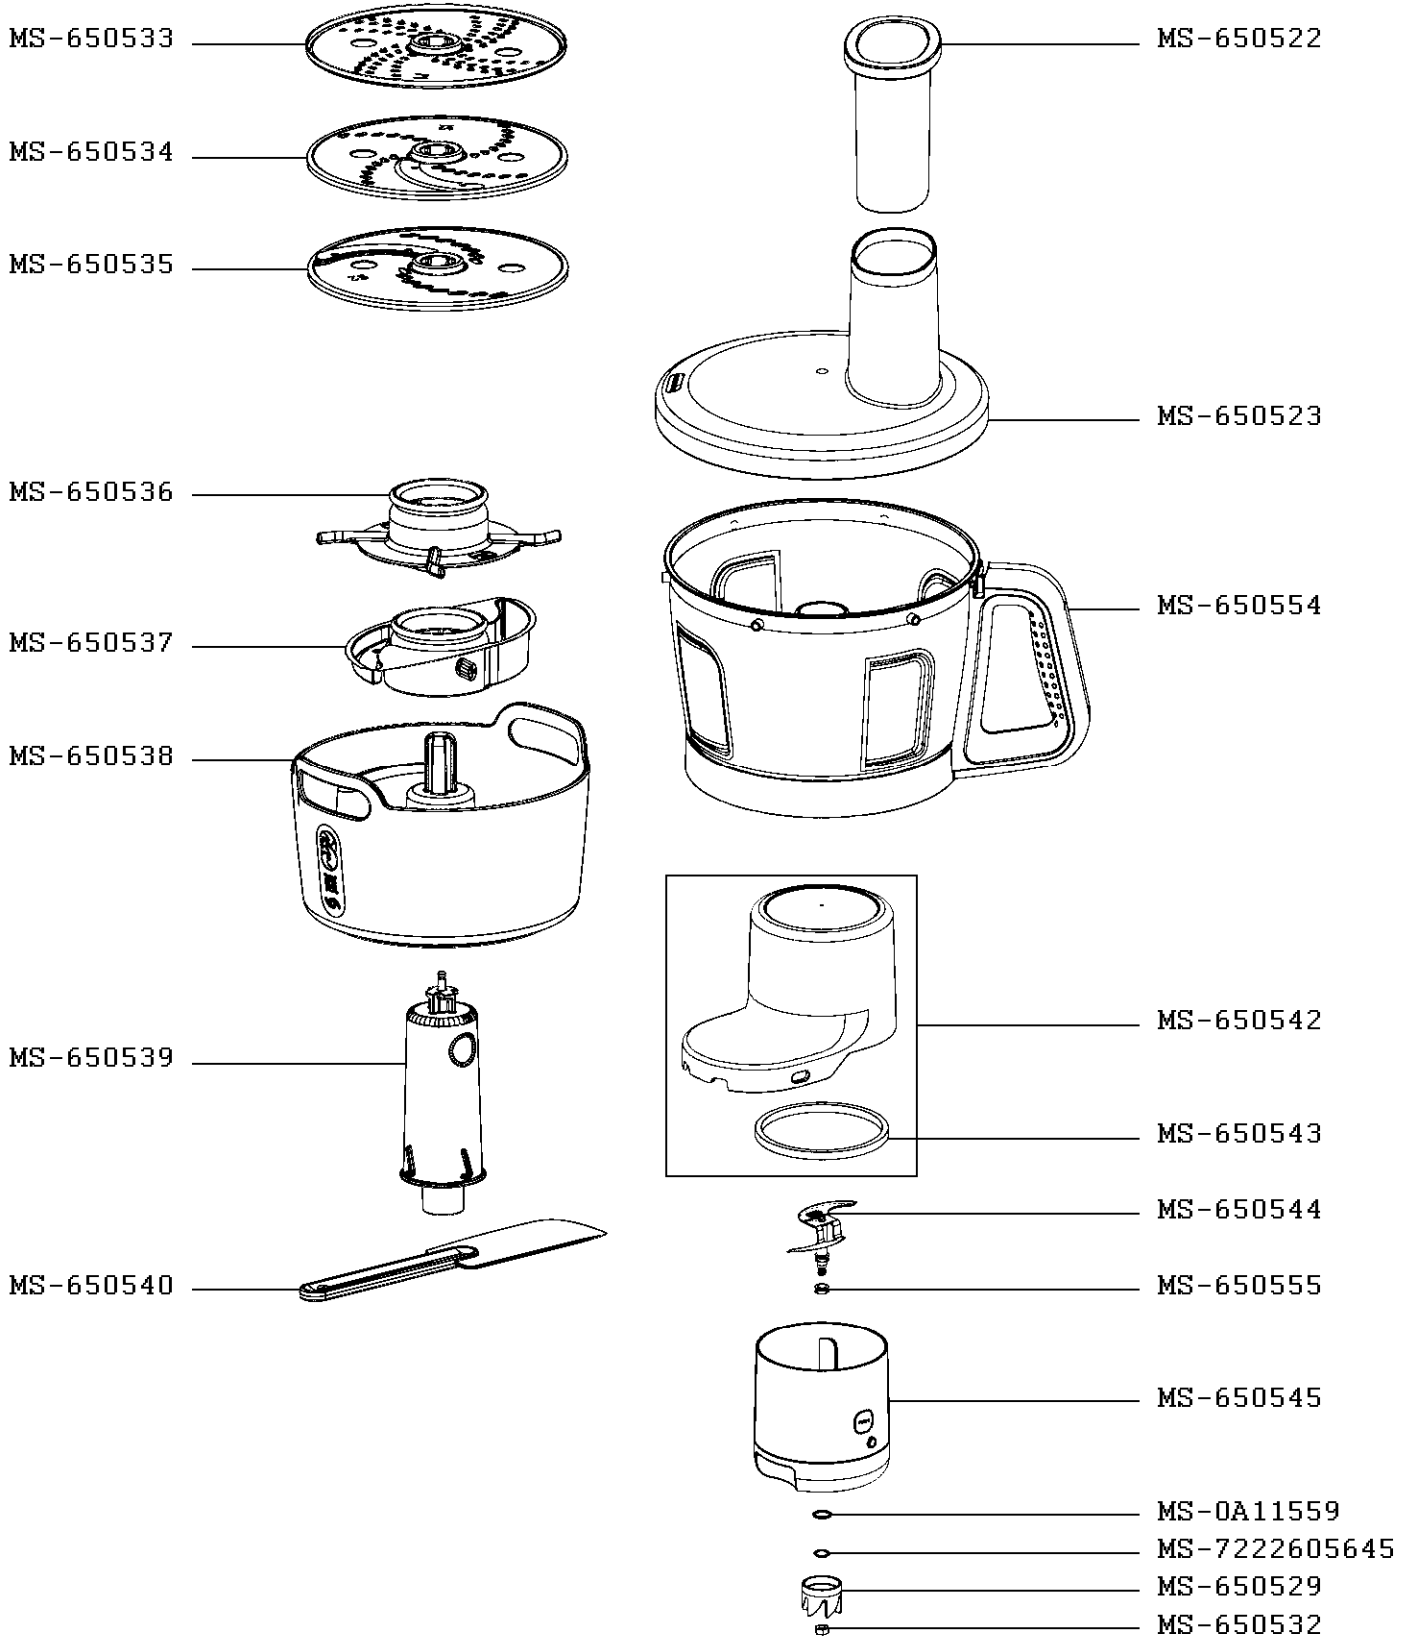

Moulinex

FOOD PROCESSOR DOUBLE FORCE

FP828H27/870

CREATION
EDIT

7/1/2016
9/22/2016

PAGE
1/3

COUNTRY
AE

FAMILY
III

Moulinex

FOOD PROCESSOR DOUBLE FORCE

FP828H27/870

CREATION	7/1/2016	PAGE	COUNTRY	FAMILY
EDIT	9/22/2016	2/3	AE	III

Moulinex

FOOD PROCESSOR DOUBLE FORCE

FP828H27/870

CREATION	7/1/2016	PAGE	COUNTRY	FAMILY
EDIT	9/22/2016	3/3	AE	III