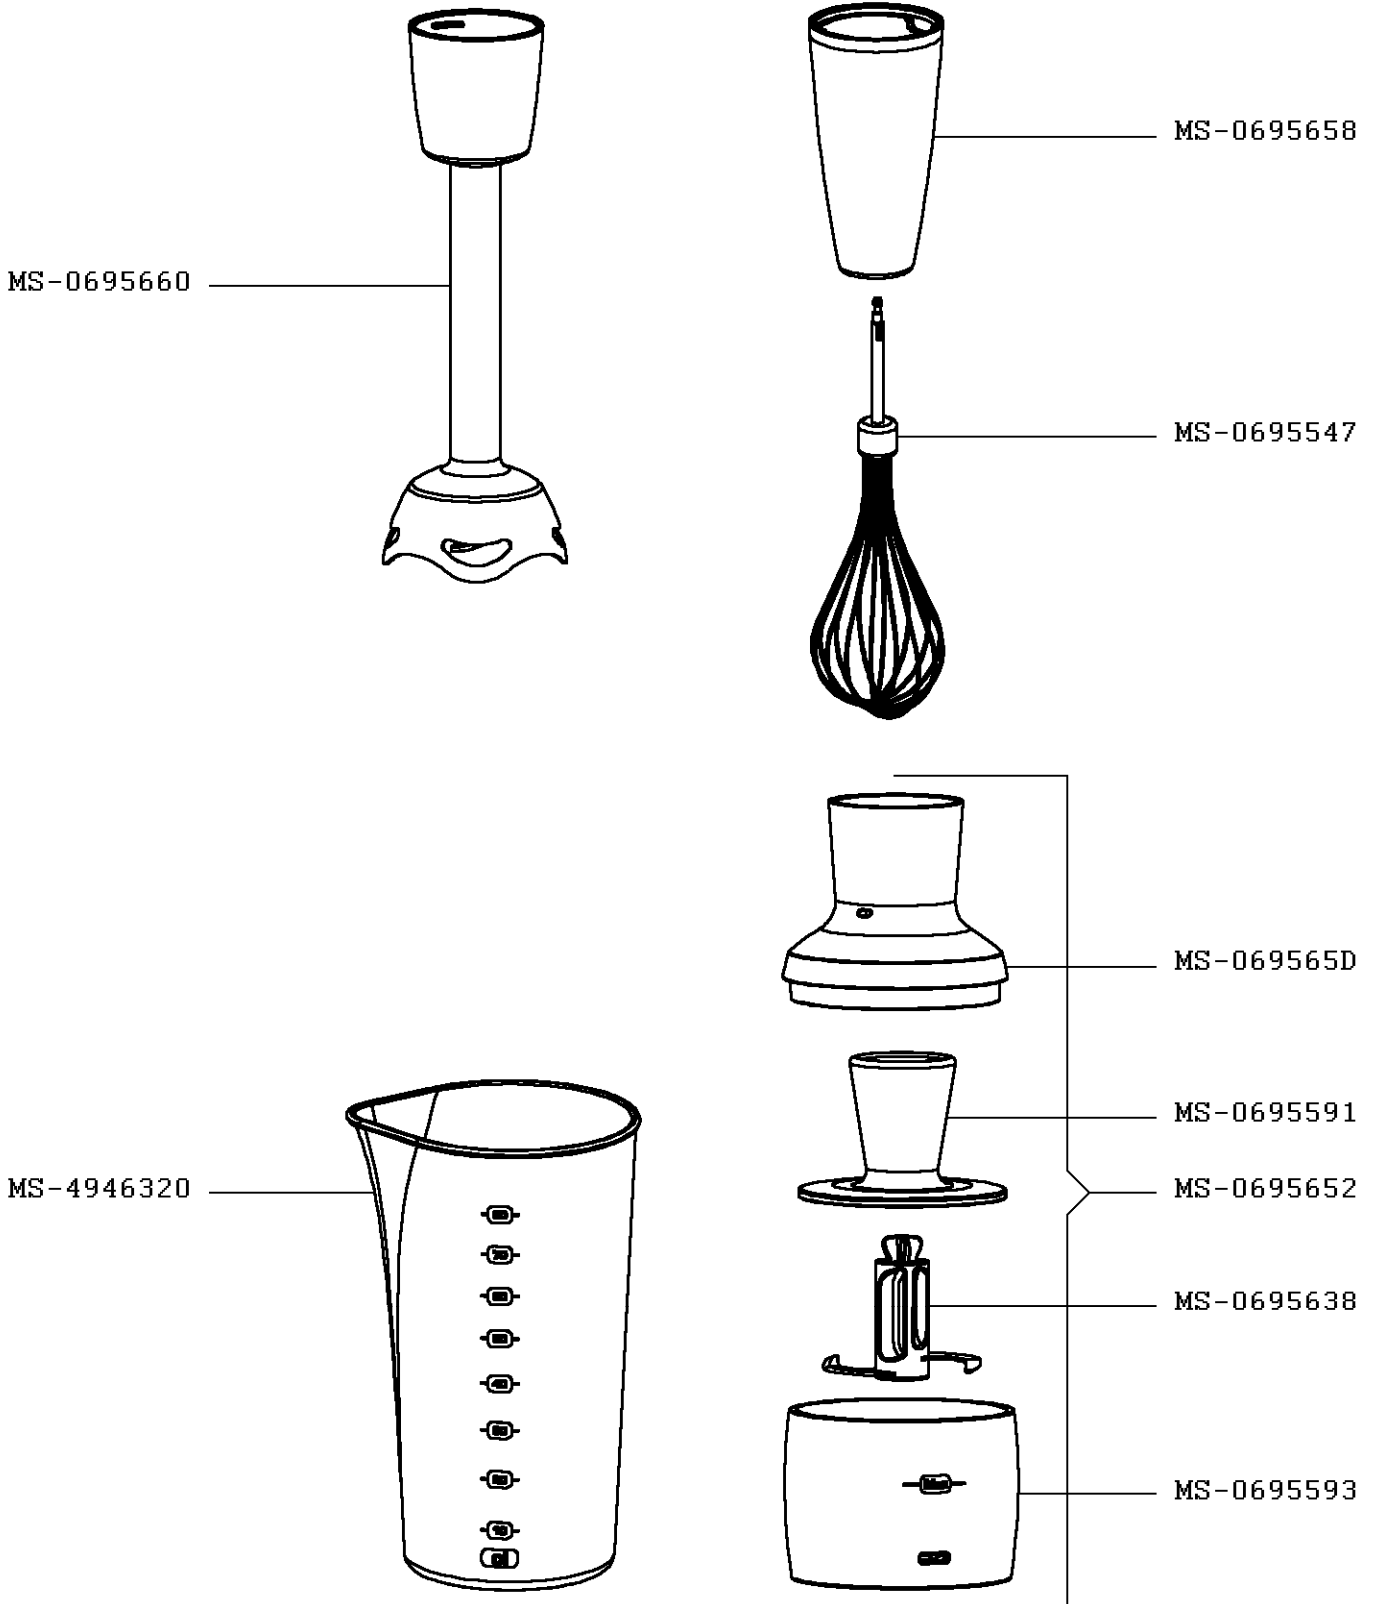

Moulinex

HAND MIXER HAPTO

DD408D42/600
600W

CREATION	6/20/2008	PAGE	COUNTRY	FAMILY
EDIT	1/19/2009	2/3	KZ	III