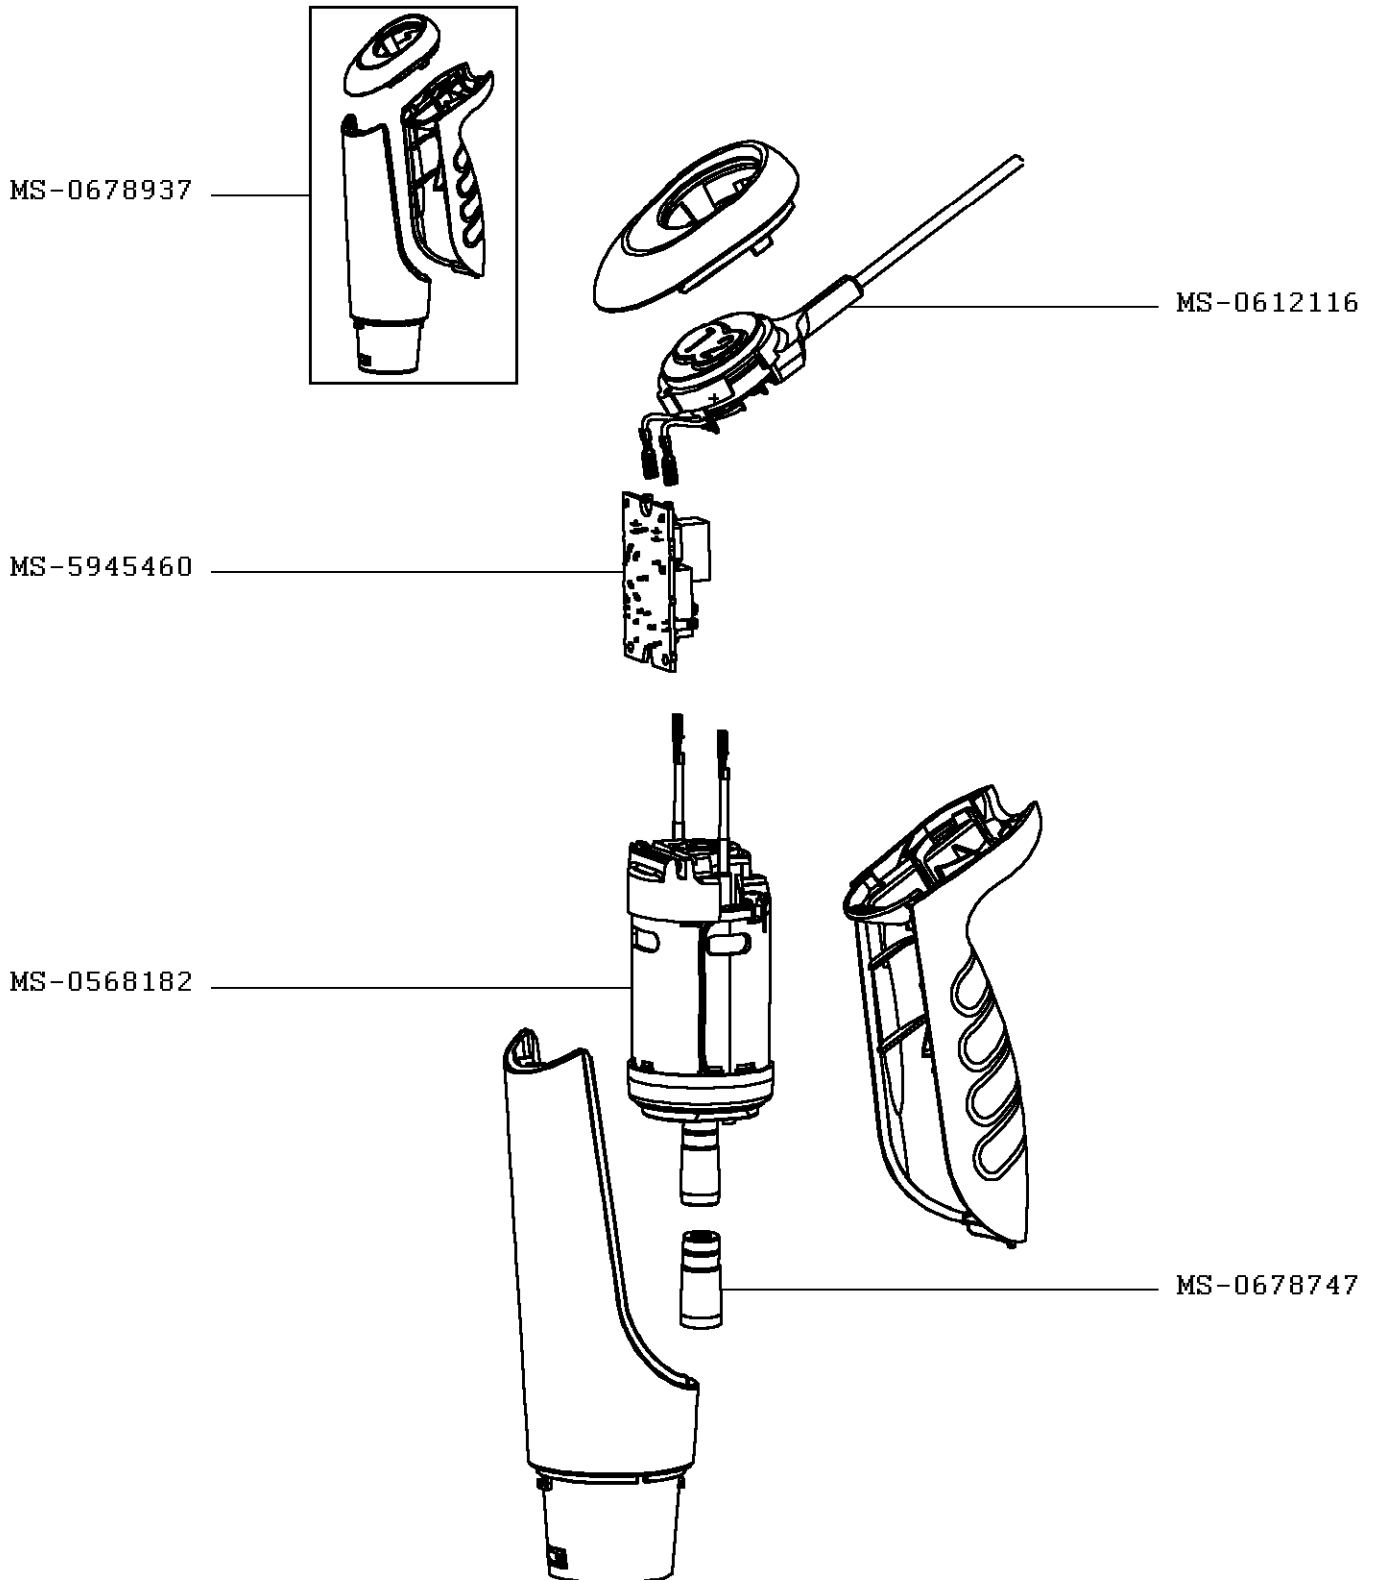

Moulinex

HAND MIXER HAPTO

DD408D42/600
600W

CREATION	6/20/2008	PAGE	COUNTRY	FAMILY
EDIT	1/19/2009	3/3	KZ	III