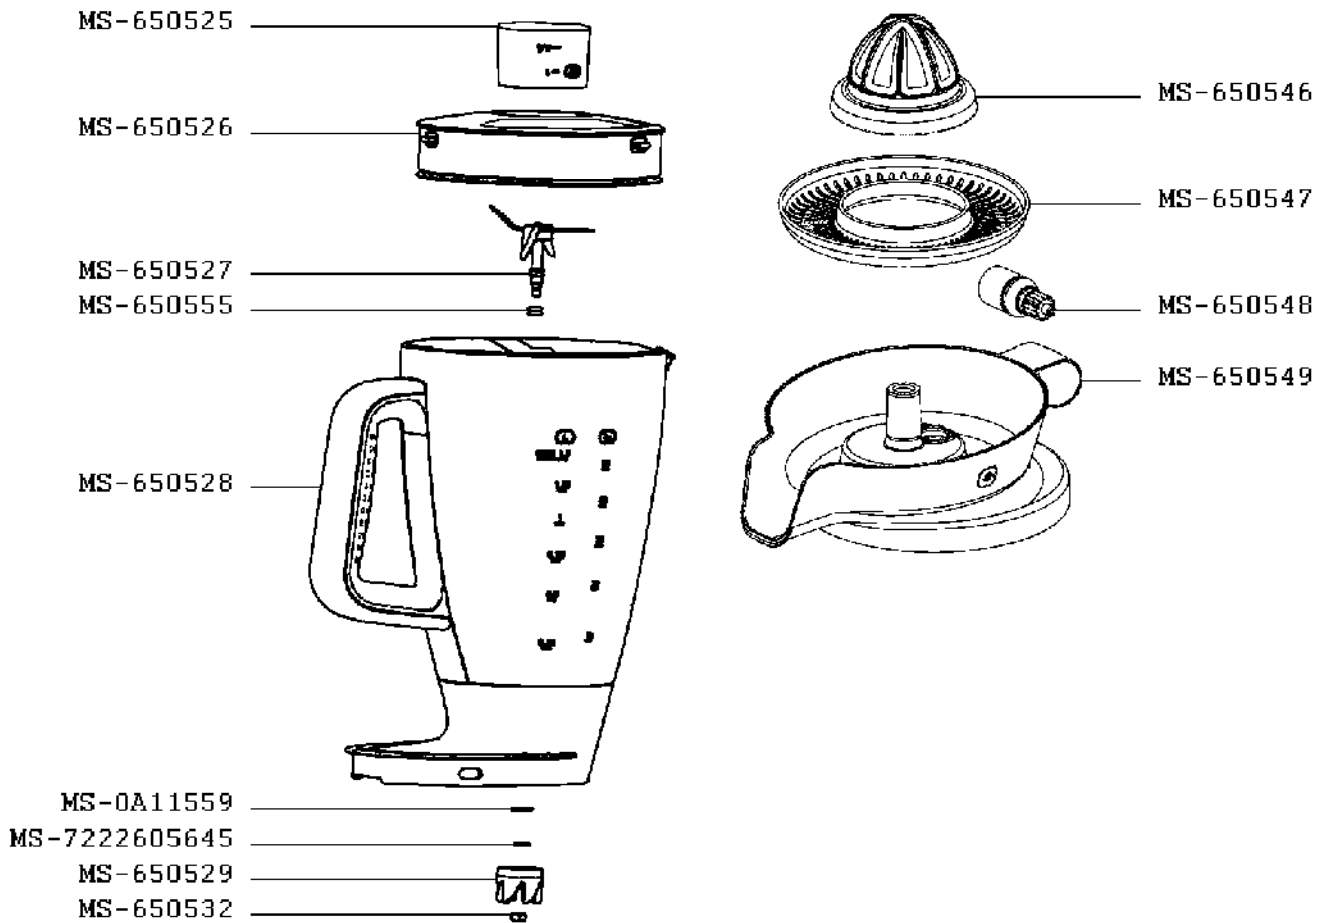

# FOOD PROCESSOR DOUBLE FORCE

FP826H27/870

Moulinex

# FOOD PROCESSOR DOUBLE FORCE

FP826H27/870

CREATION  
EDIT

7/1/2016  
9/22/2016

PAGE  
2/3

# FOOD PROCESSOR DOUBLE FORCE

FP826H27/870