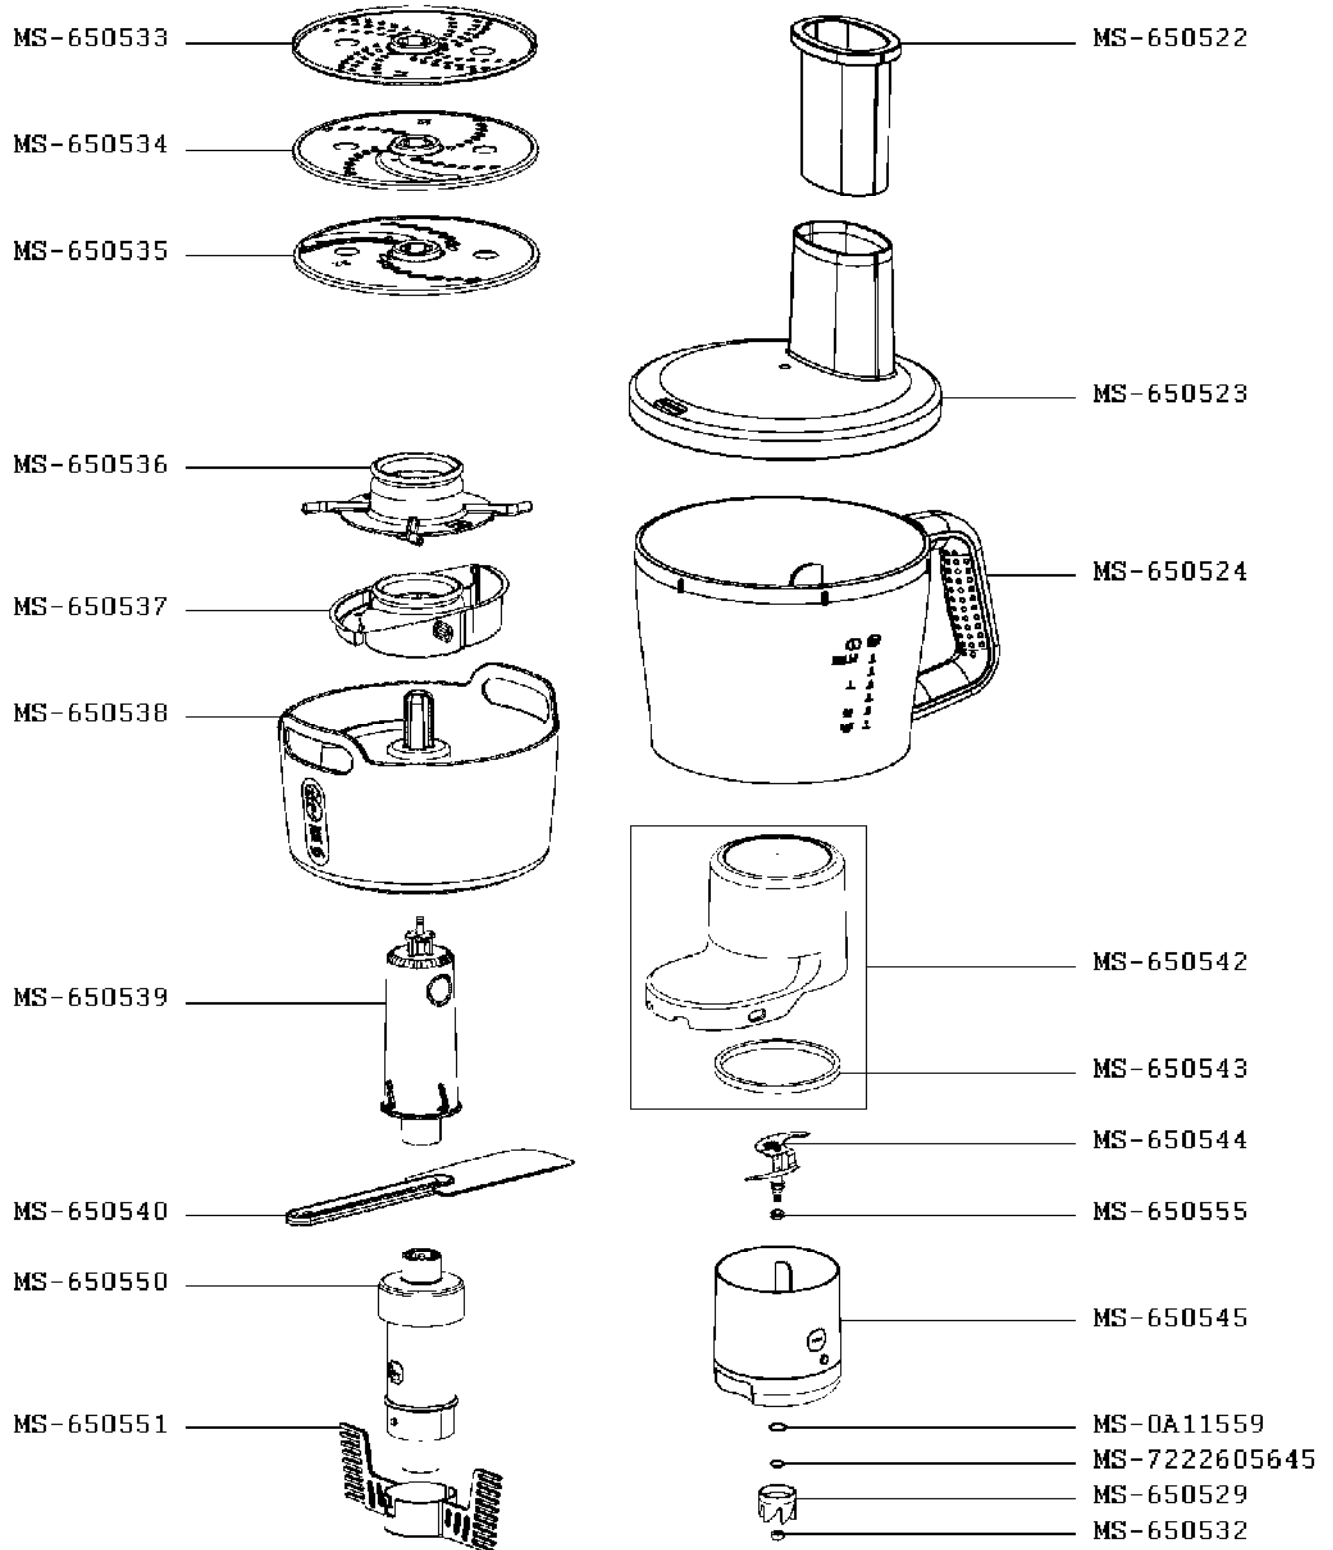

Moulinex

FOOD PROCESSOR DOUBLE FORCE

FP826H27/870

CREATION
EDIT

7/1/2016
9/22/2016

PAGE
2/3