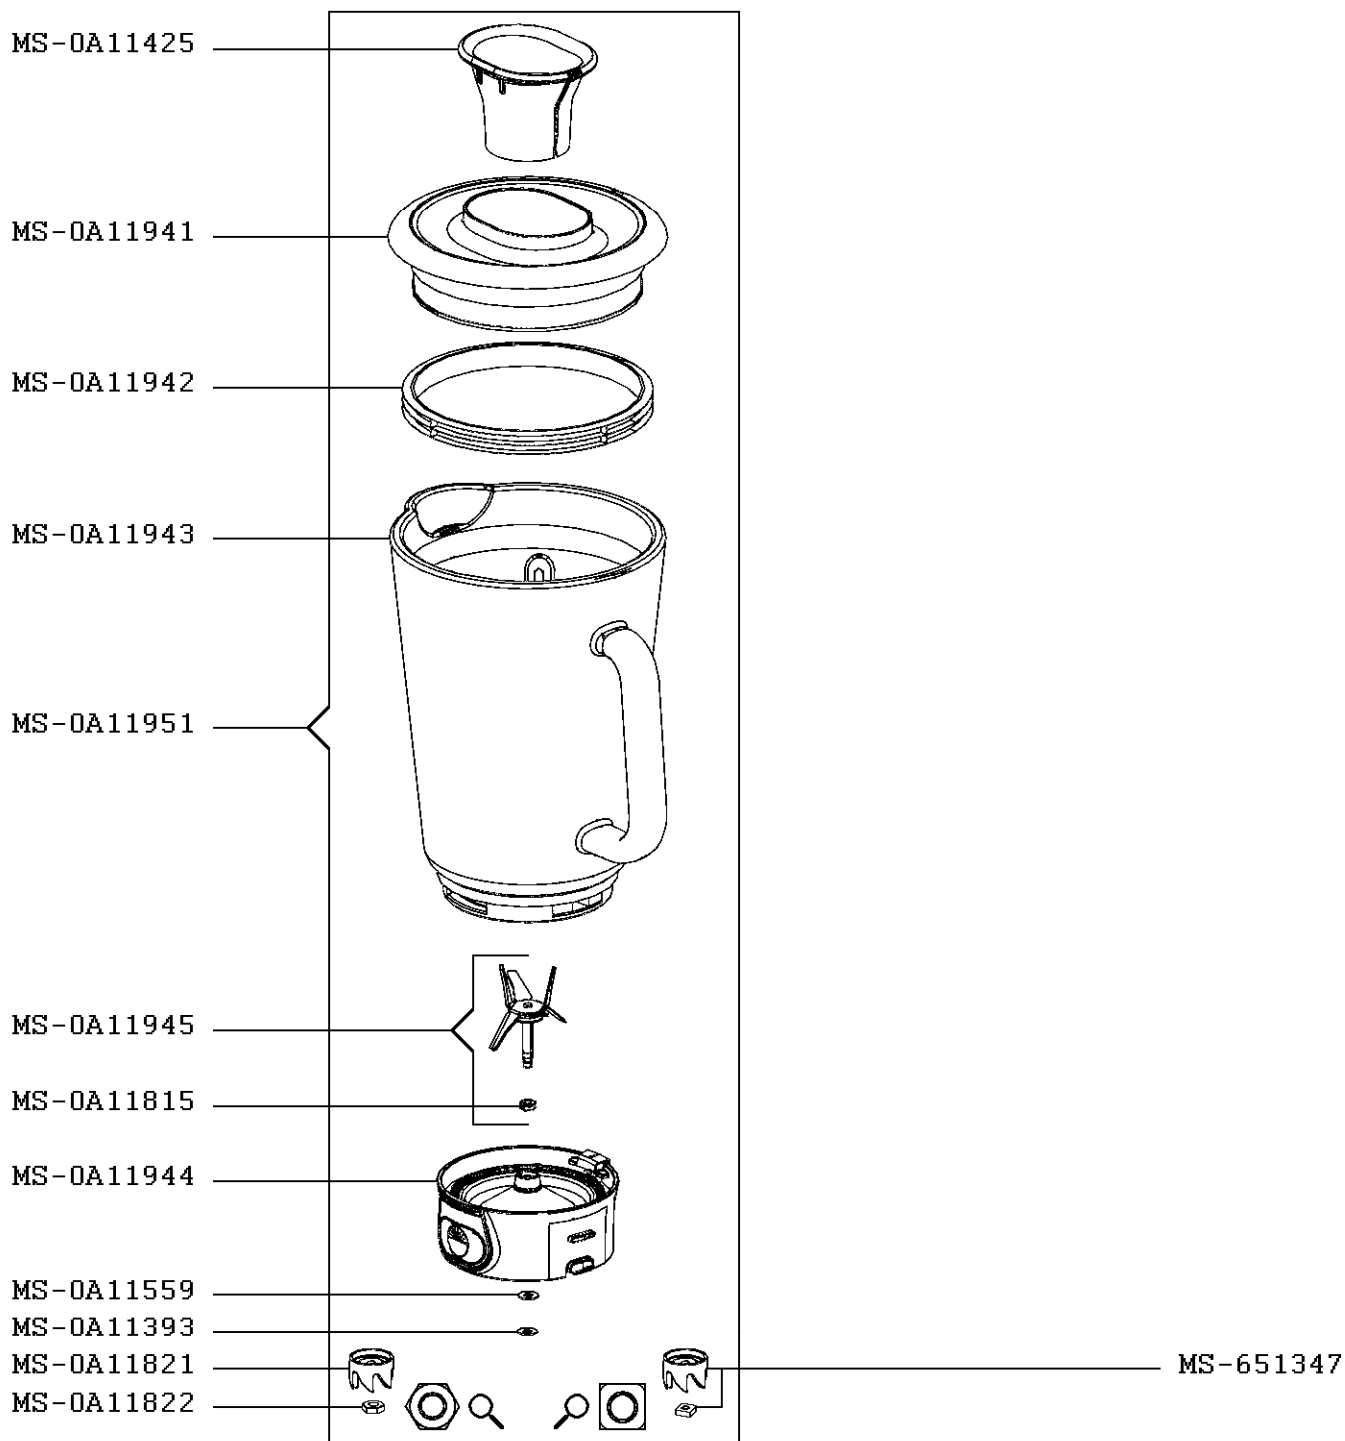

Moulinex

BLENDER FACICLIC MAXI

LM233A10/870

CREATION
EDIT

10/3/2012
2/26/2018

PAGE
1/2

COUNTRY
AF

FAMILY
III

Moulinex

BLENDER FACICLIC MAXI

LM233A10/870

CREATION
EDIT

10/3/2012
2/26/2018

PAGE
2/2

COUNTRY
AF

FAMILY
III