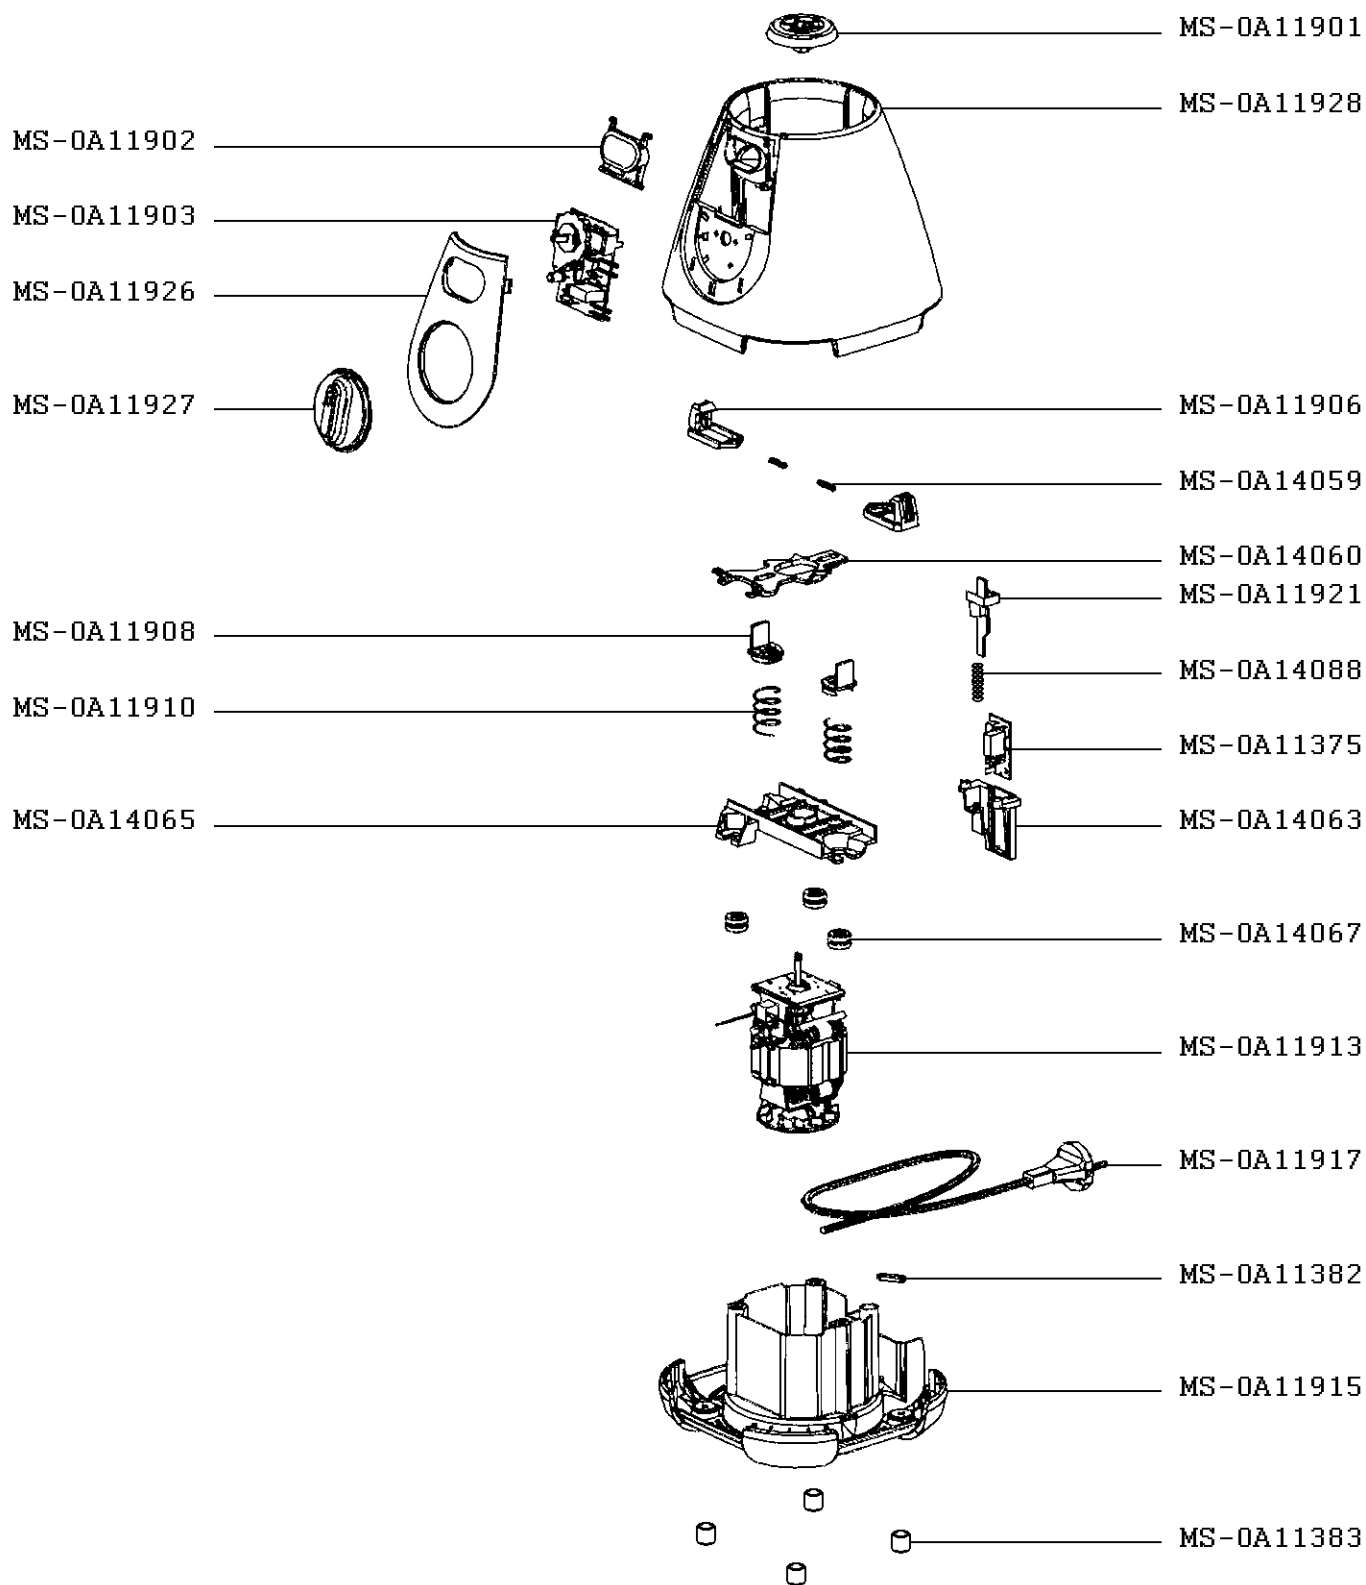

Moulinex

BLENDER FACICLIC MAXI

LM233A10/870

CREATION
EDIT

10/3/2012
2/26/2018

PAGE
1/2

COUNTRY
AF

FAMILY
III

Moulinex

BLENDER FACICLIC MAXI

LM233A10/870

CREATION
EDIT

10/3/2012
2/26/2018

PAGE
2/2

COUNTRY
AF

FAMILY
III