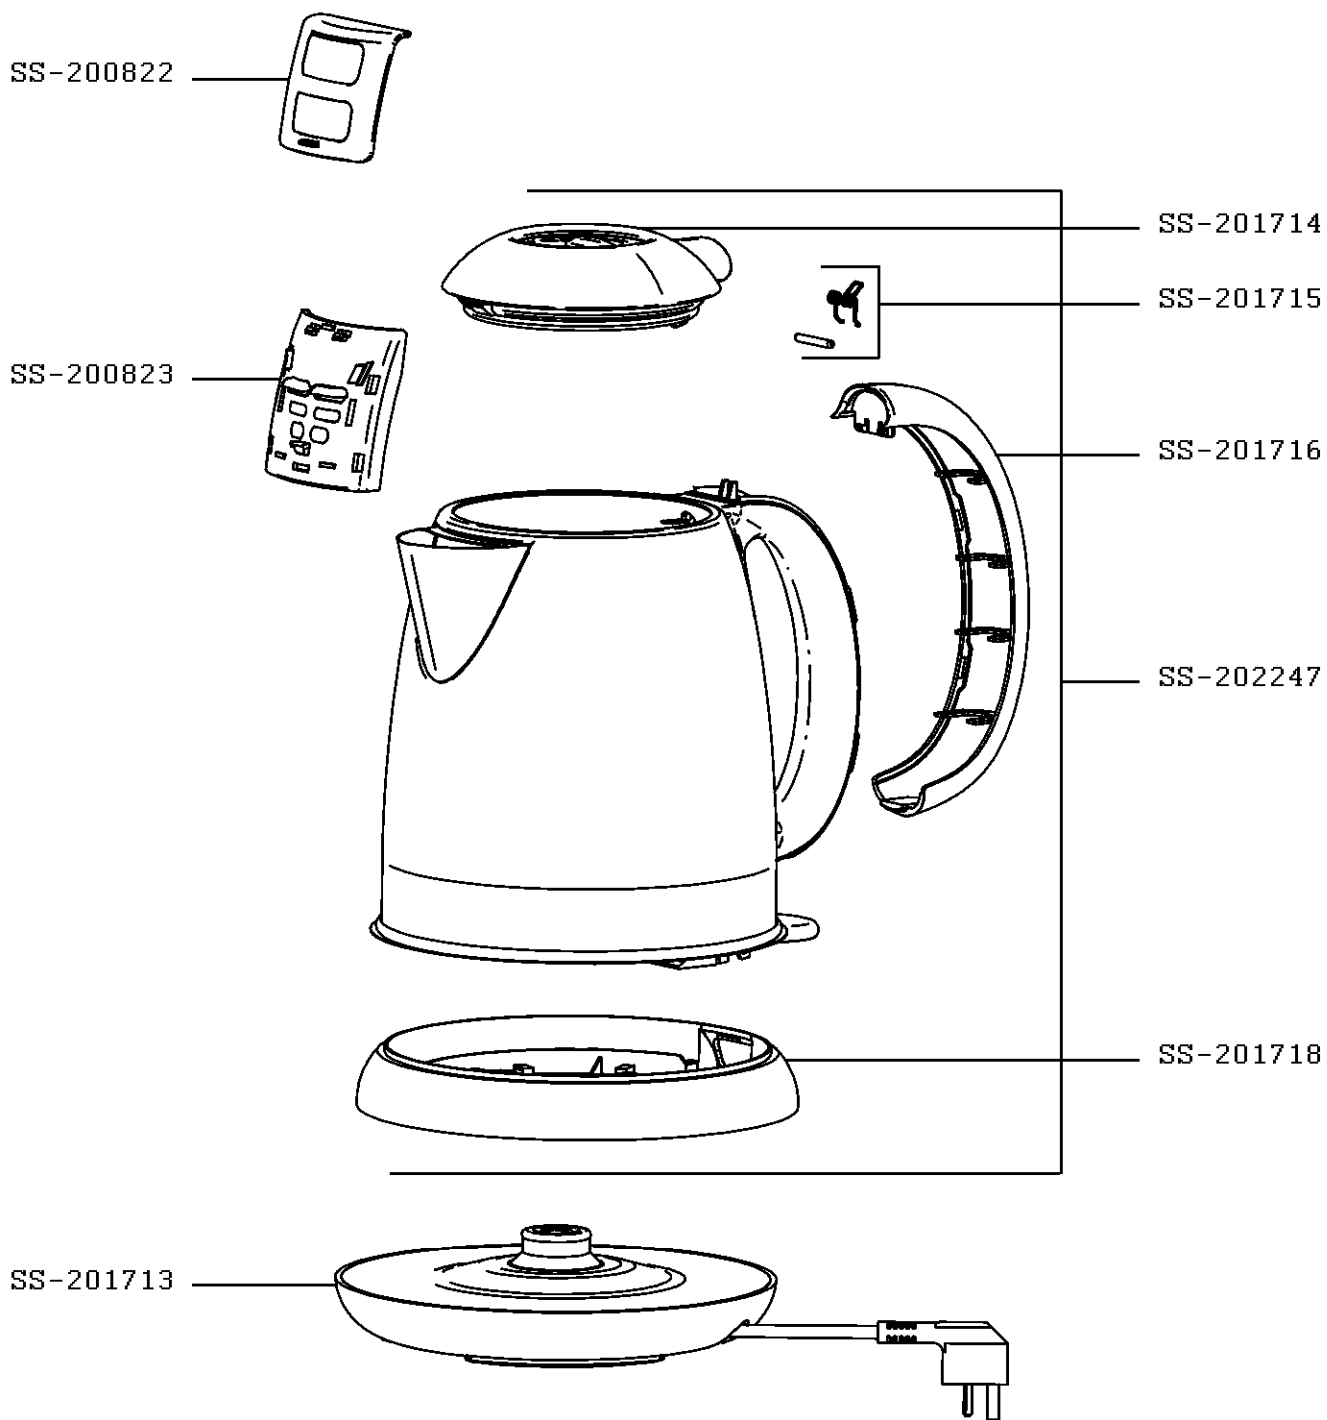

Moulinex

KETTLE SUBITO

BY540410/87A
1,7L

CREATION
EDIT

8/13/2013
10/17/2013

PAGE
1/1

COUNTRY
AF

FAMILY
L